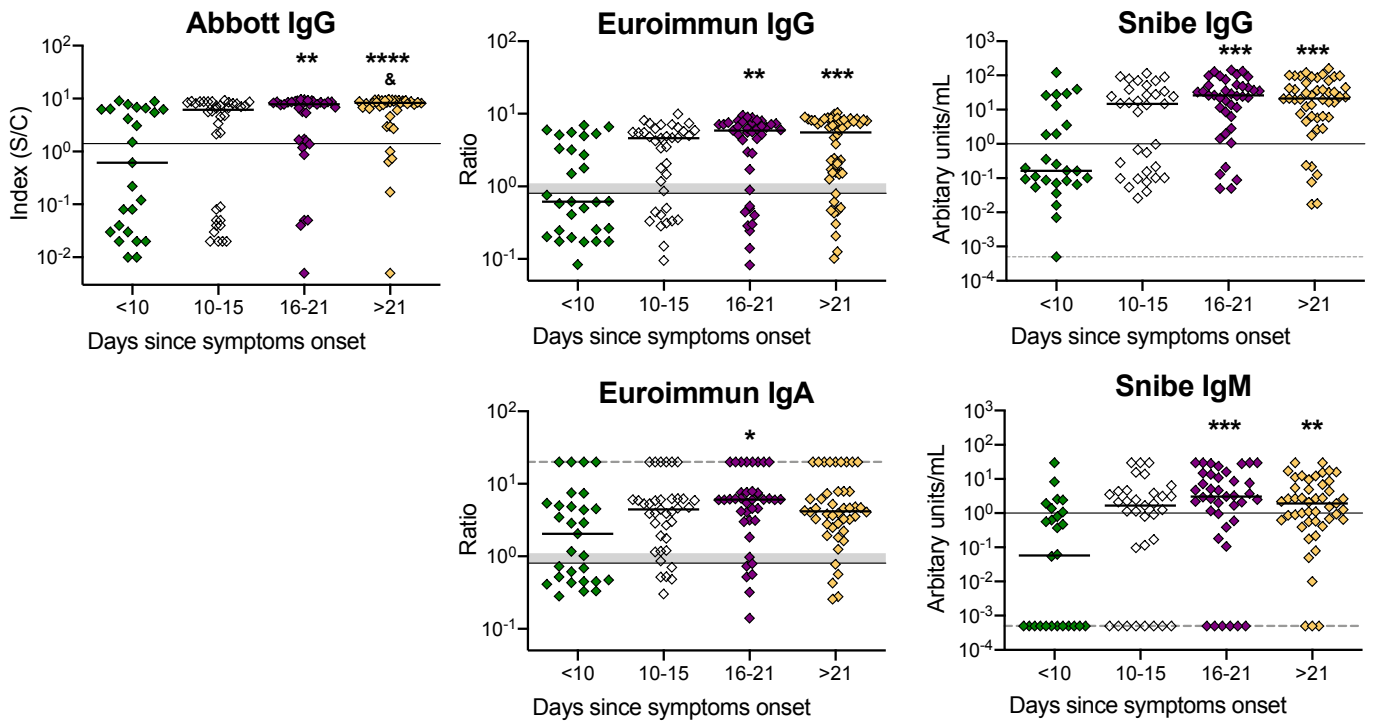

CI: confidence interval; Ig: immunoglobulin; NPV: negative predictive value; PPV: positive predictive value; Tot.: total.

### Controls (pre-COVID-19)

### All COVID-19 Patients

**Supplementary Figure S1.** Results of the 3 semiquantitative testes were correlated between each other for pre-COVID-19 pandemic controls (top graphs) and for all COVID-19 patients, coloured by range of days since symptoms onset (bottom graphs). Solid lines represent each test's cut-off value. In the case of Euroimmun test, the shadowed grey banner refers to borderline values according to the manufacturer (ratio between 0.8 and 1); samples in this area were considered positive. The scale used (logarithmic) does not allow values equal to zero; in these situations, zero values in the Snibe test were replaced by 0.0005 and a dashed grey line was represented in this value.