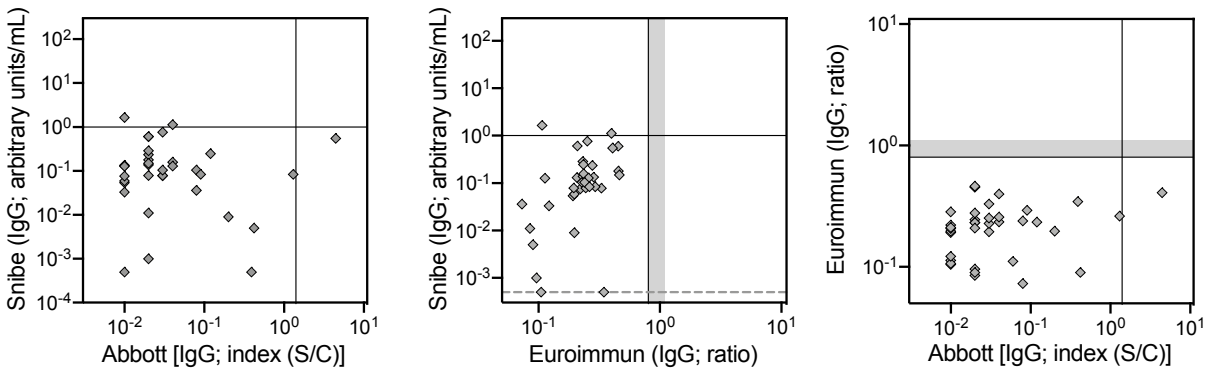

Controls (pre-COVID-19)