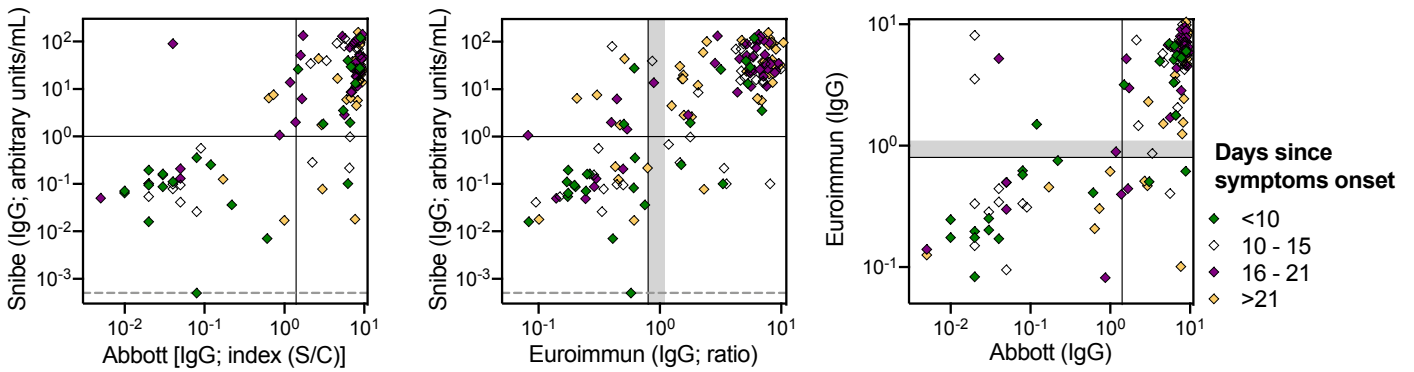

All COVID-19 Patients

Supplementary Figure S1. Results of the 3 semiquantitative testes were correlated between each other for pre-COVID-19 pandemic controls (top graphs) and for all COVID-19 patients, coloured by range of days since symptoms onset (bottom graphs). Solid lines represent each test's cut-off value. In the case of Euroimmun test, the shadowed grey banner refers to borderline values according to the manufacturer (ratio between 0.8 and 1); samples in this area were considered positive. The scale used (logarithmic) does not allow values equal to zero; in these situations, zero values in the Snibe test were replaced by 0.0005 and a dashed grey line was represented in this value.