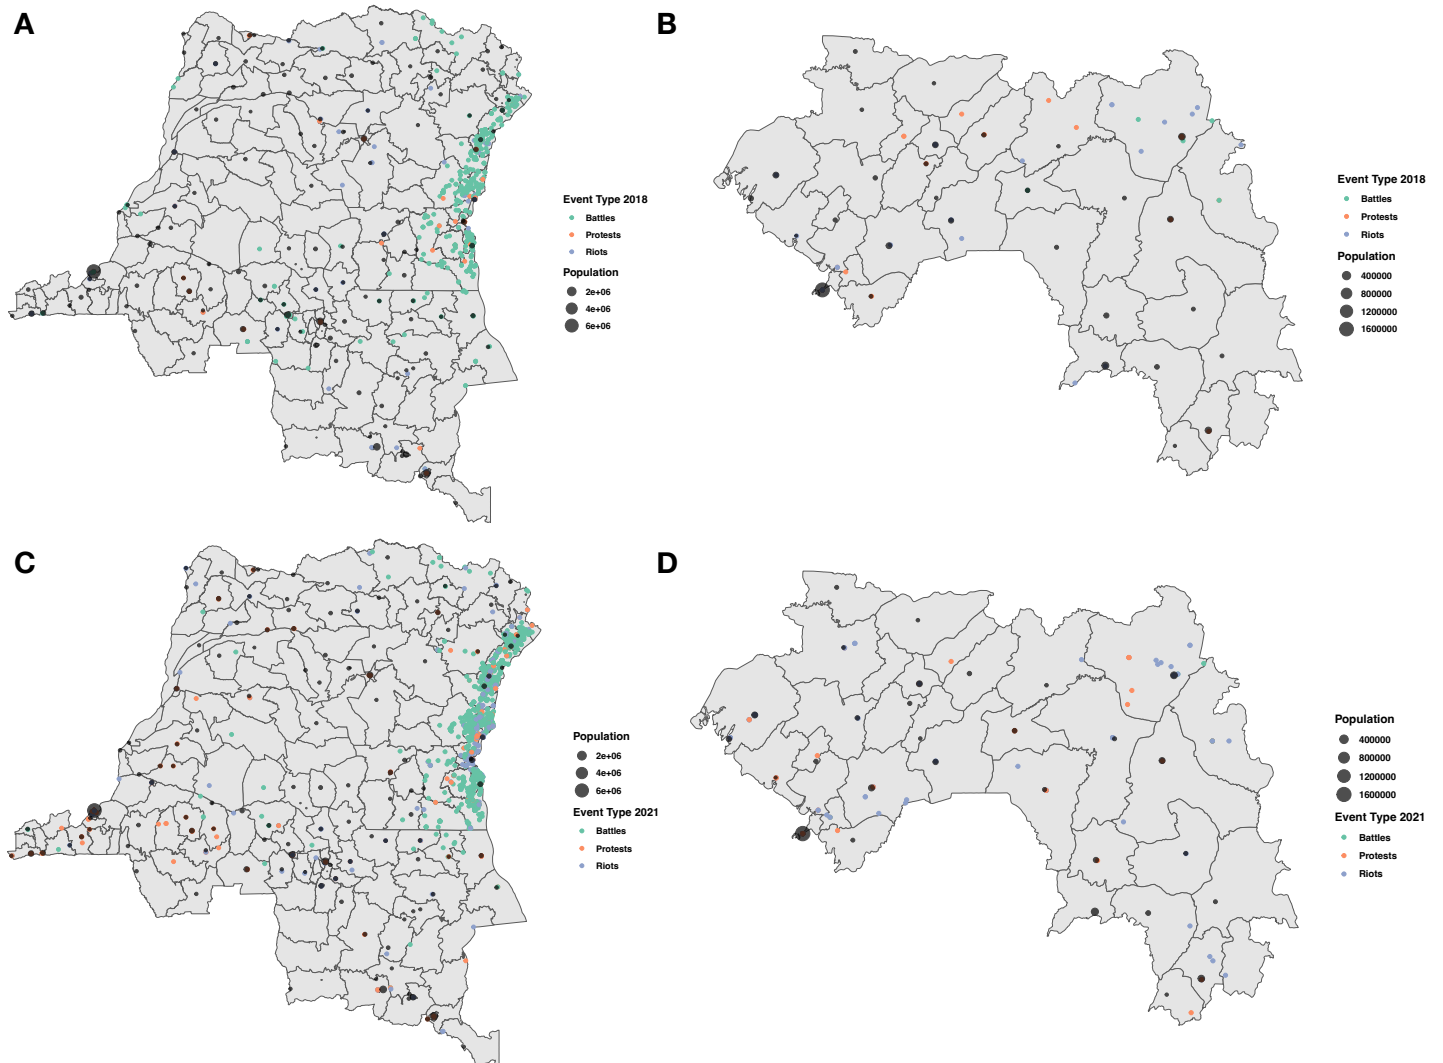

## Additional file 4

Proximity of battles, protests and riots to major cities in Guinea and the DRC

**Fig.S2** The location, by longitude and latitude, of major cities (point size = population size) and conflict event for **A**, the Democratic Republic of Congo in 2018, **B**, Guinea in 2018, **C**, the Democratic Republic of Congo in 2021 and **D**, Guinea in 2021.