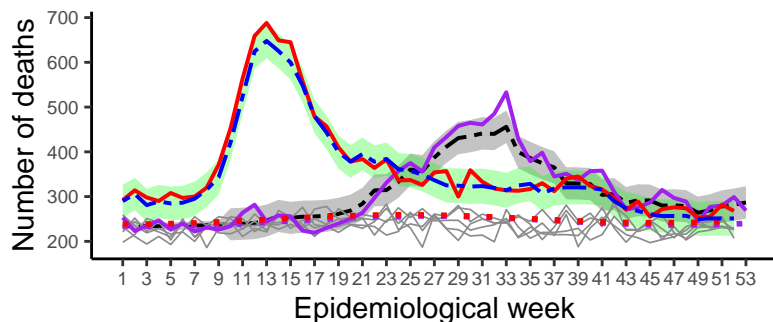

Mato Grosso do Sul (MS)

Mato Grosso (MT)

Goiás (GO)

Federal District (DF)

— 2015–2019 observed
 — 2020 observed
 - - 2020 forecast+covid
 2020 95% IP
- - 2021 forecast
 — 2021 observed
 - - 2021 forecast+covid
 2021 95% IP