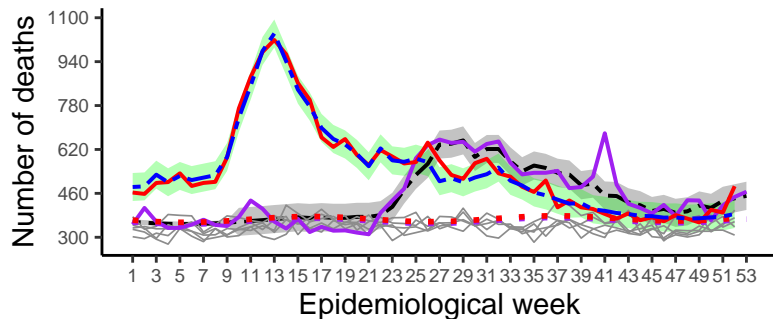

Mato Grosso do Sul (MS)

Mato Grosso (MT)

Goiás (GO)

Federal District (DF)

— 2015–2019 observed
 — 2020 observed
 - - 2020 forecast+covid
 2020 95% IP
- - 2021 forecast
 — 2021 observed
 - - 2021 forecast+covid
 2021 95% IP