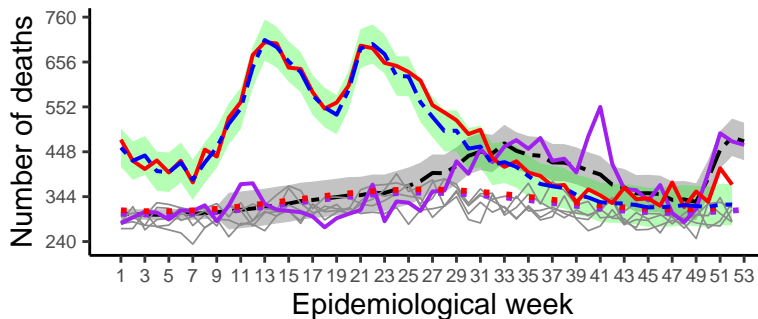

Mato Grosso do Sul (MS)

Mato Grosso (MT)

Goiás (GO)

Federal District (DF)

— 2015–2019 observed
 — 2020 observed
 - - 2020 forecast+covid
 2020 95% IP
- - 2021 forecast
 — 2021 observed
 - - 2021 forecast+covid
 2021 95% IP