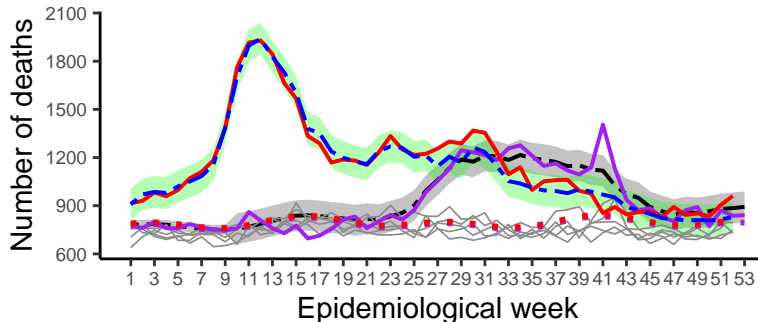

Mato Grosso do Sul (MS)

Mato Grosso (MT)

Goiás (GO)

Federal District (DF)

— 2015–2019 observed
 — 2020 observed
 - - 2020 forecast+covid
 2020 95% IP
- - 2021 forecast
 — 2021 observed
 - - 2021 forecast+covid
 2021 95% IP