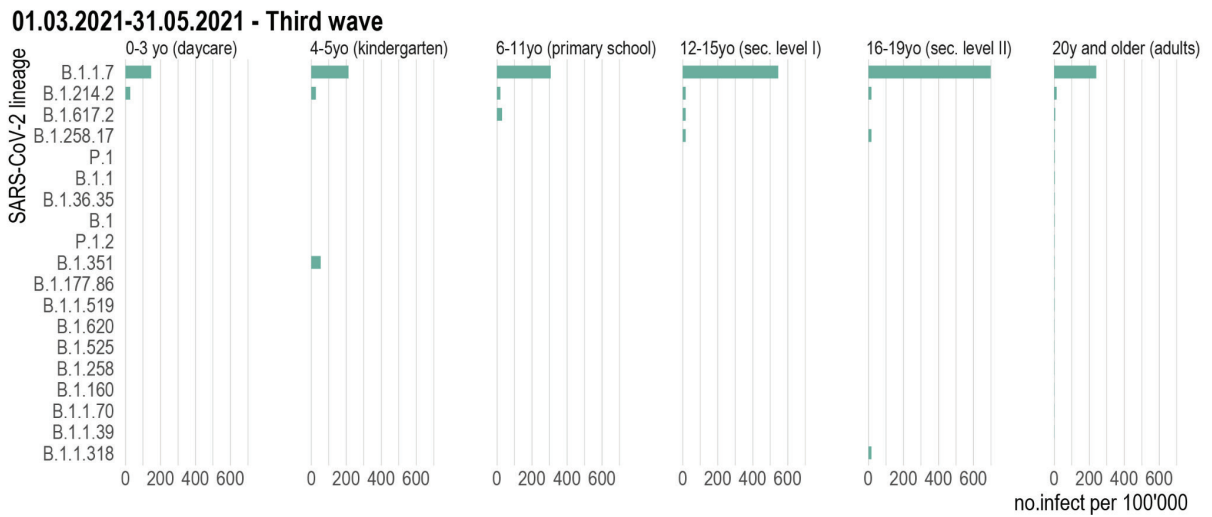

01.01.2021-28.02.2021 - VOC/Second wave

Fig. S3. Population normalised SARS-CoV-2 lineage-specific prevalence per 100'000 inhabitants per age category (corresponding school levels shown in brackets) in the canton of Basel-City, shown for the second wave with the establishment of the alpha variant, from 1 January 2021 to 28 February 2021.

Fig. S4. Population normalised SARS-CoV-2 lineage-specific prevalence per 100'000 inhabitants per age category (corresponding school levels shown in brackets) in the canton of Basel-City, shown for the third wave, from 1 March 2021 to 31 May 2021.

Tables

Table S1. Case definition, legitimacy and applied measures during study period.

Case	Legitimacy	Measure
Index Person (IP)	Positive PCR test in symptomatic or asymptomatic individuals or positive antigen test in symptomatic individuals	10 day isolation beginning from the day of first symptoms or the day of sampling in asymptomatic individuals
Close Contact Person (CCP)	Contact with less than 1.5 meters distance for more than 15 minutes without sufficient protective measures (e.g., wearing of masks)	10 day quarantine beginning from the day of last close contact
Household Member of CCP	Individual living in the same household as CCP	From January 22 2021 to March 5 2021: 10 day quarantine with CCP
Second Degree Close Contact Person	Close contact person of CCP (Contact with less than 1.5 meters distance for more than 15 minutes without sufficient protective measures)	From January 22 2021 to March 5 2021: Recommendation to test (PCR) between the 5th and 10th day after close contact to CCP
CCP not obliged for quarantine	Fully vaccinated individuals and individuals with a SCoV2 infection up to six months prior to the close contact	None