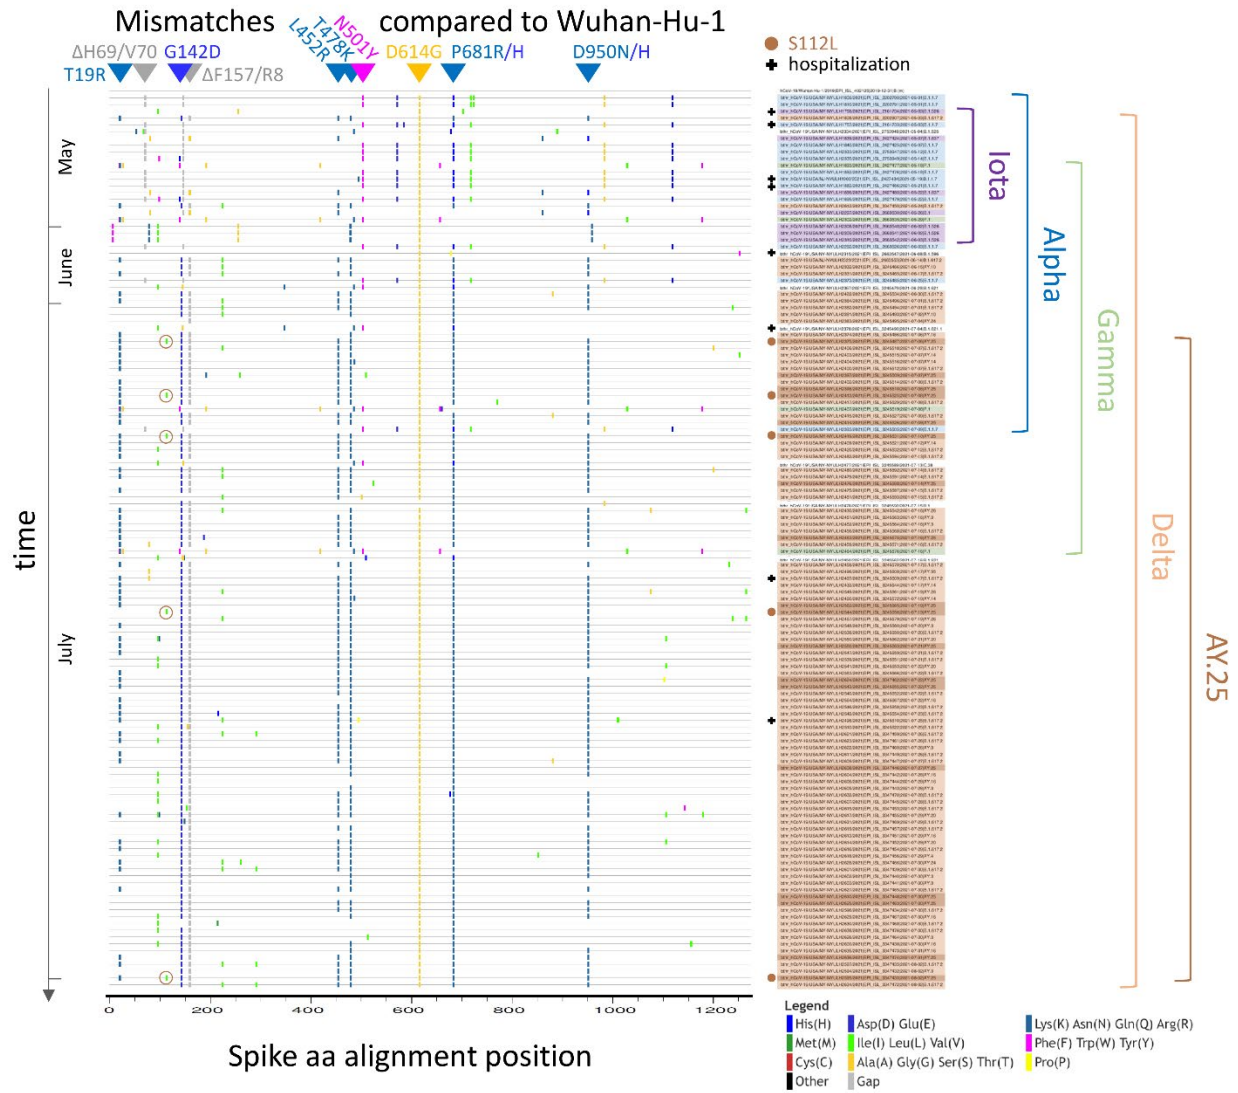

**Figure S3. Relationship of clinical, demographic, and genomic data in breakthrough cases and unvaccinated controls.**

Correlation analysis of clinical, demographic, and genomic data, shown separately for the 132 vaccinated (**a**) and 283 unvaccinated (**b**) SARS-CoV-2-positive individuals. Red and blue edges represent positive and negative correlations between connected variables, respectively, according to the scale of  $r$  values to the right. Only significant correlations ( $P < 0.05$ , Spearman rank test) are displayed. Nodes are color-coded based on the grouping of variables. Node size corresponds to the strength of correlations. Ct: Cycle threshold in RT-PCR; sex: male sex; time: date of sampling.

## Delta subtree

**Figure S5. Spike mutation patterns in vaccine breakthrough sequences.** Highlighter plot showing spike amino acid mutations of 132 SARS-CoV-2 vaccine breakthrough sequences compared to the Wuhan-Hu-1 reference sequence as master (top line). Mutations are shown as ticks, color-coded according to the legend at the bottom. Frequently occurring key mutations are indicated by triangles and labeled. The presence of S112L and hospitalization of study participants are indicated by brown and black symbols, respectively. Study sequences are sorted according to time of sampling, between May 1<sup>st</sup> and August 3<sup>rd</sup>, 2021. Iota (B.1.526), Alpha (B.1.1.7), Gamma (P.1), Delta (B.1.617.2 and AY.\*), and Delta subvariant AY.25 sequences are highlighted and their range of occurrences indicated.