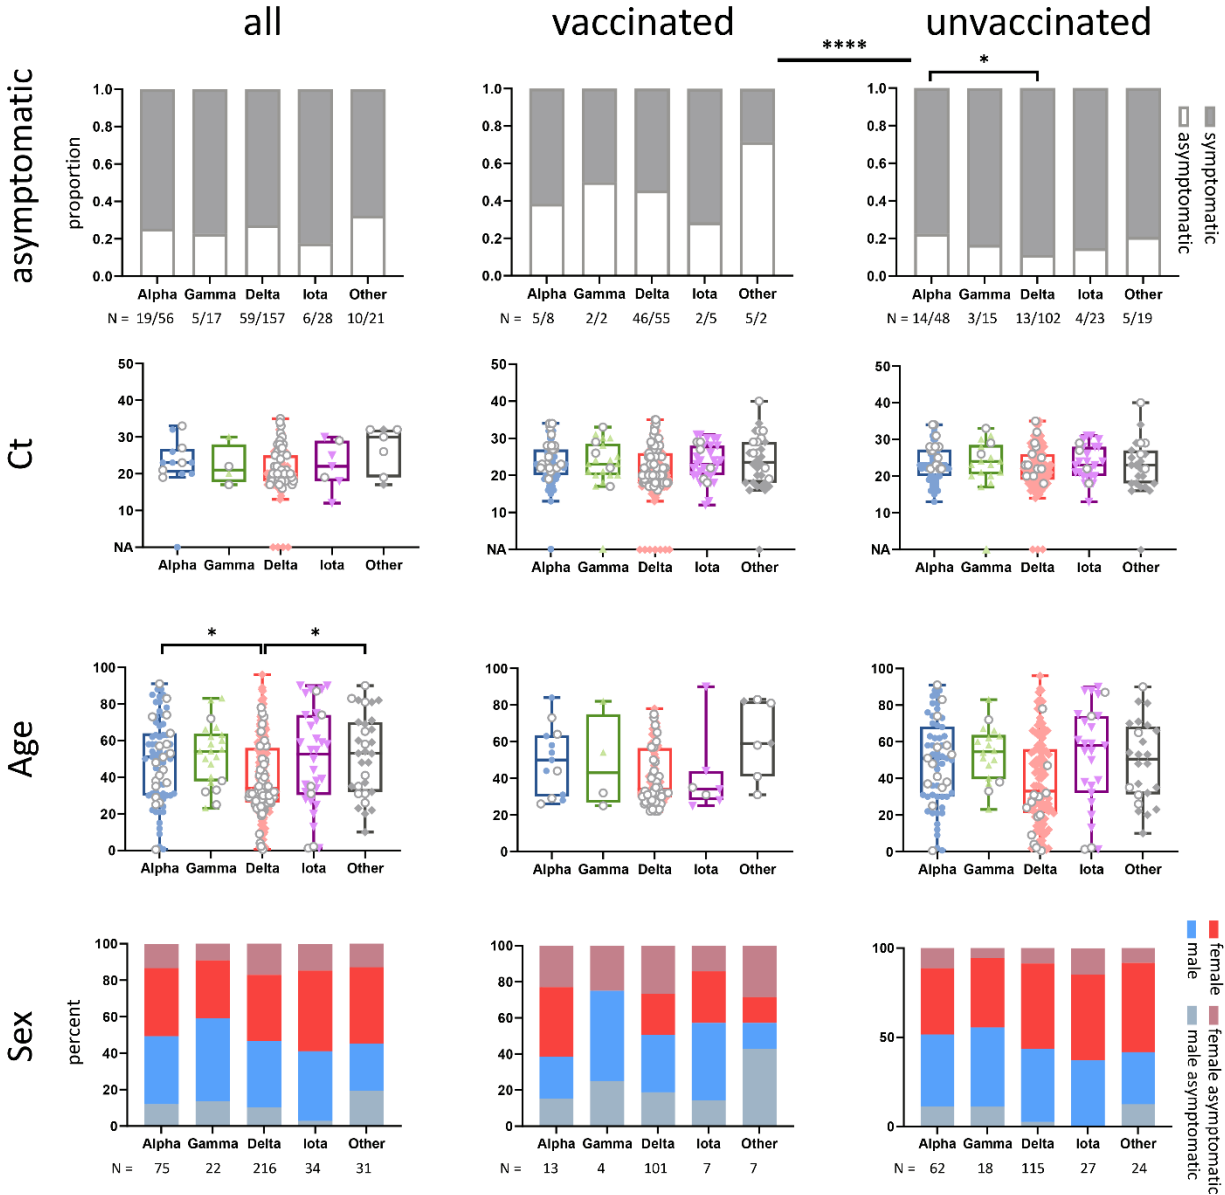

indicate hospitalizations. Total case numbers per variant are listed below (N). * P<0.05, ** P<0.01, *** P<0.005. Ct: Cycle threshold in RT-PCR; NA: not available.

Figure S2. Asymptomatic infections and demographic data by variant in breakthrough cases and unvaccinated controls.

Bar graphs and box plots summarizing asymptomatic/symptomatic data and different demographic variables by variant. Top row: asymptomatic rates were compared using Fisher exact tests. Numbers (N) indicate asymptomatic versus symptomatic cases per variant. Middle two rows: asymptomatic cases are shown in gray circles with white fill. Whiskers indicate the range, boxes the interquartile range, and horizontal line the median of values. Statistical analysis was done using Kruskal-Wallis test. Bottom row: sex distribution per variant where red-gray and