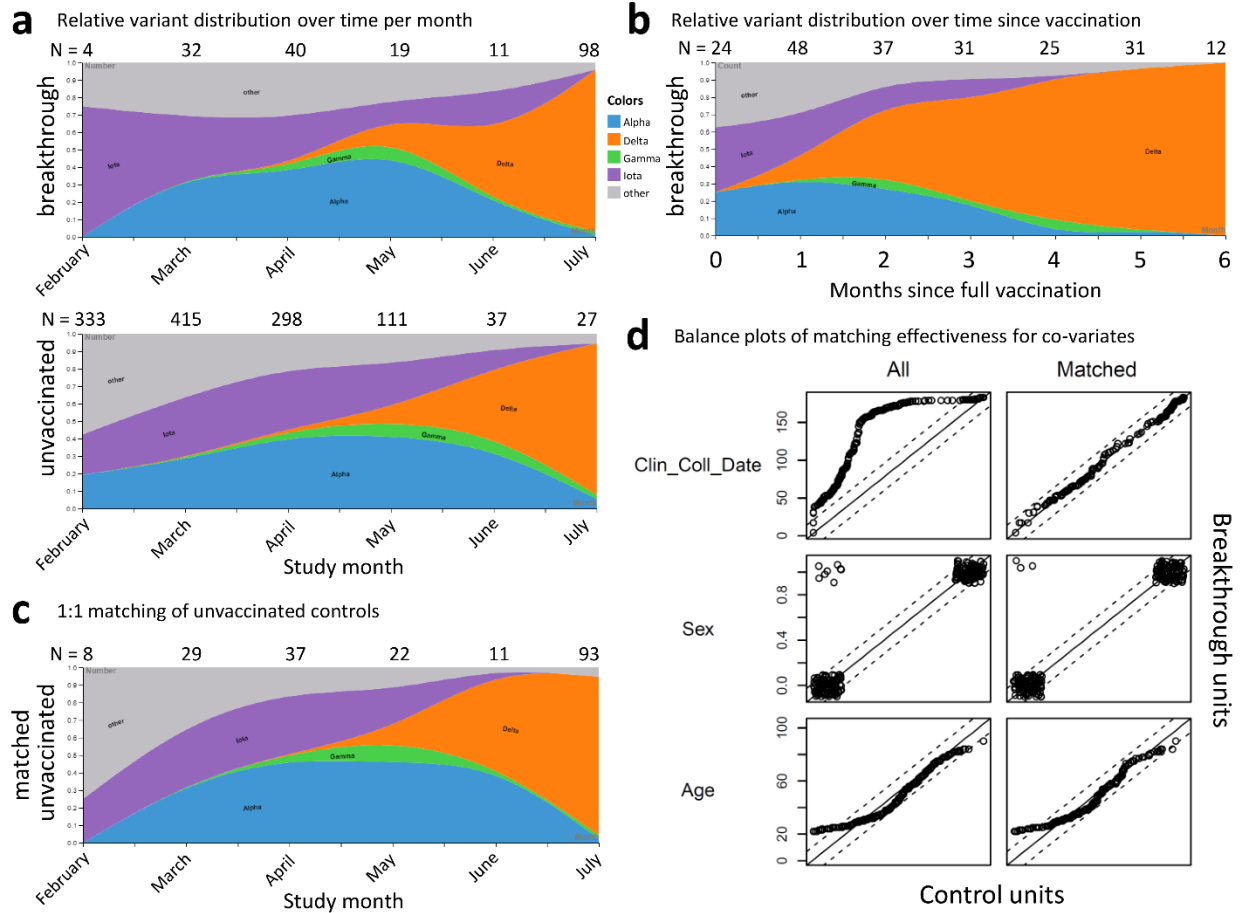

e Distribution of propensity scores after matching of all breakthrough and unvaccinated control cases.