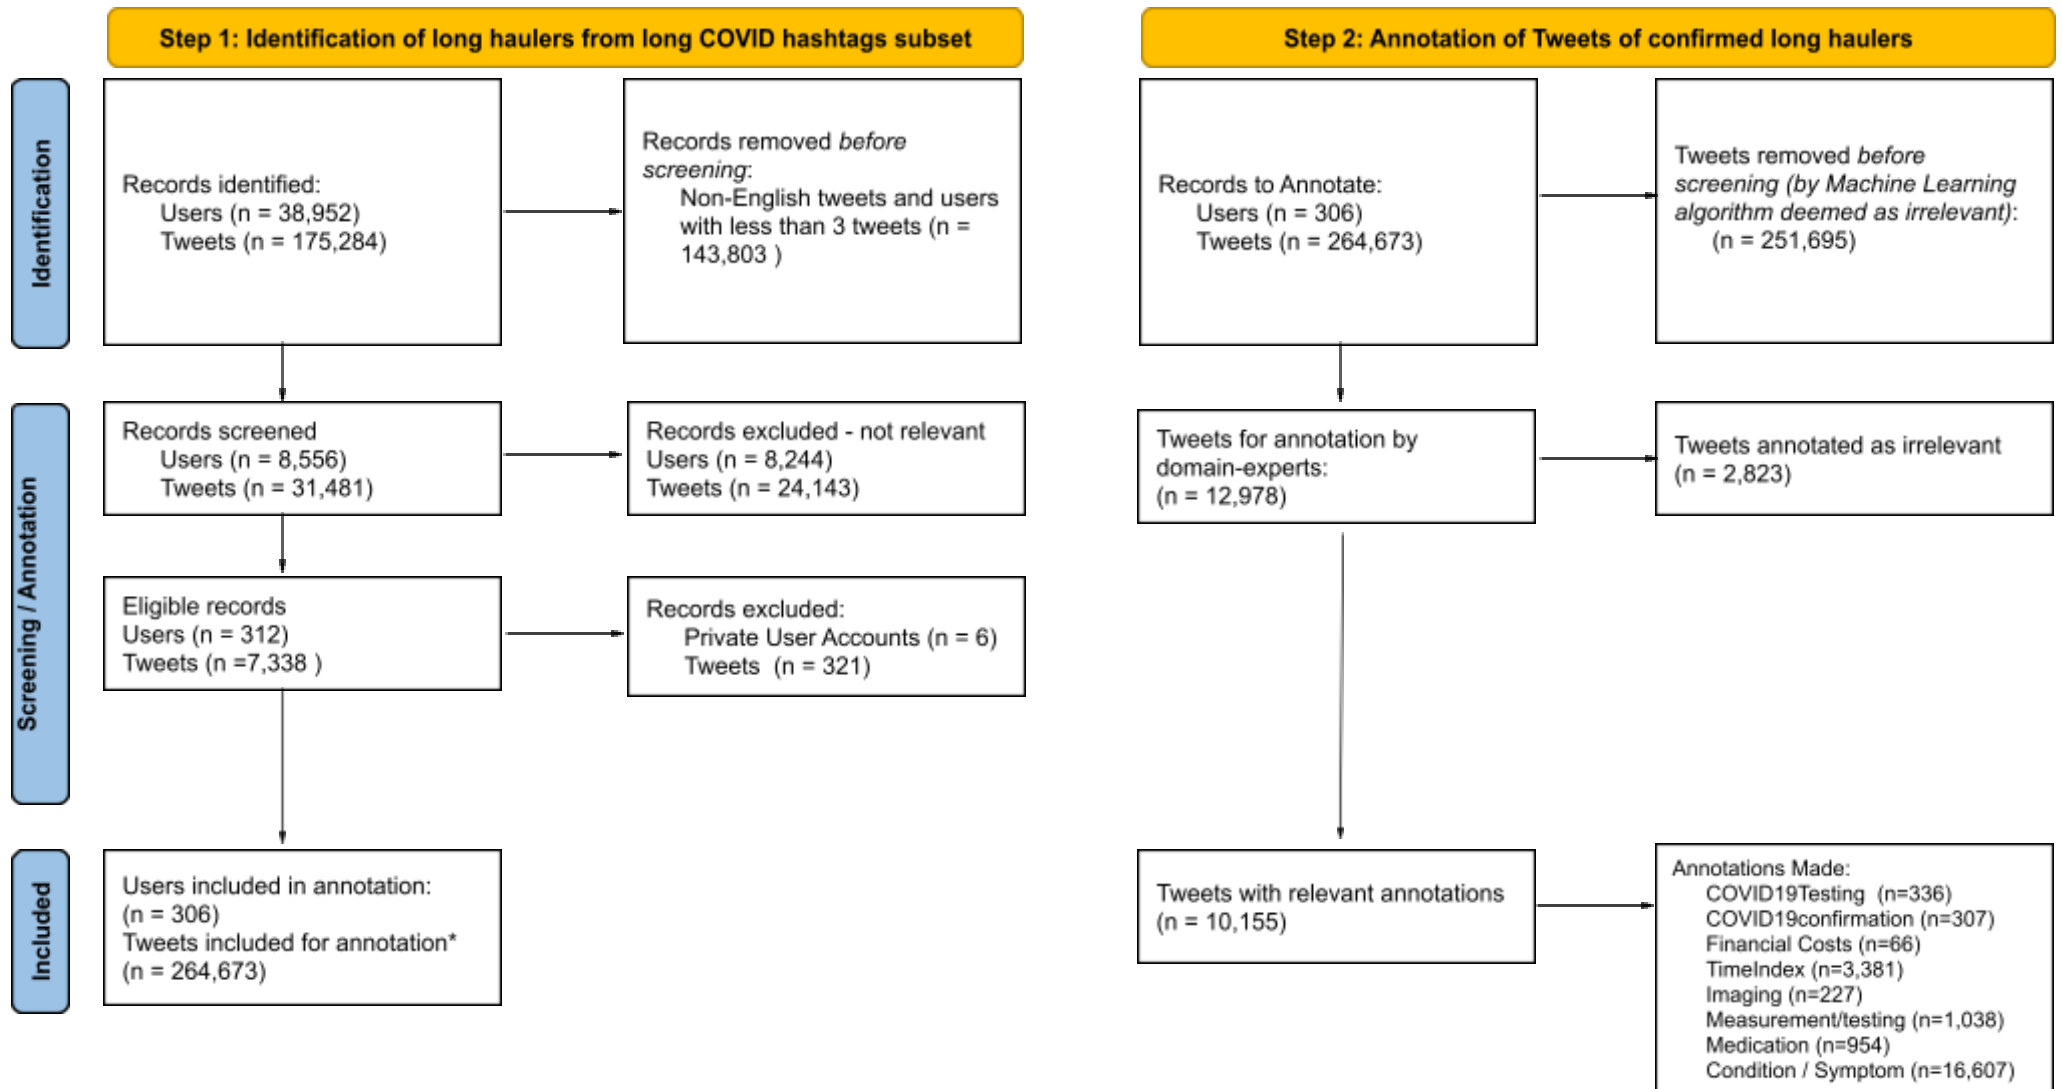

Appendix: PRISMA flow diagram for long hauler user identification (step 1) and manual tweet annotation (step 2)

* The number of Tweets here increased from 7,026 to 264,673 as we extracted the complete Twitter timeline tweets (between 2020-01-01 and 2020-08-17) for the 306 users.