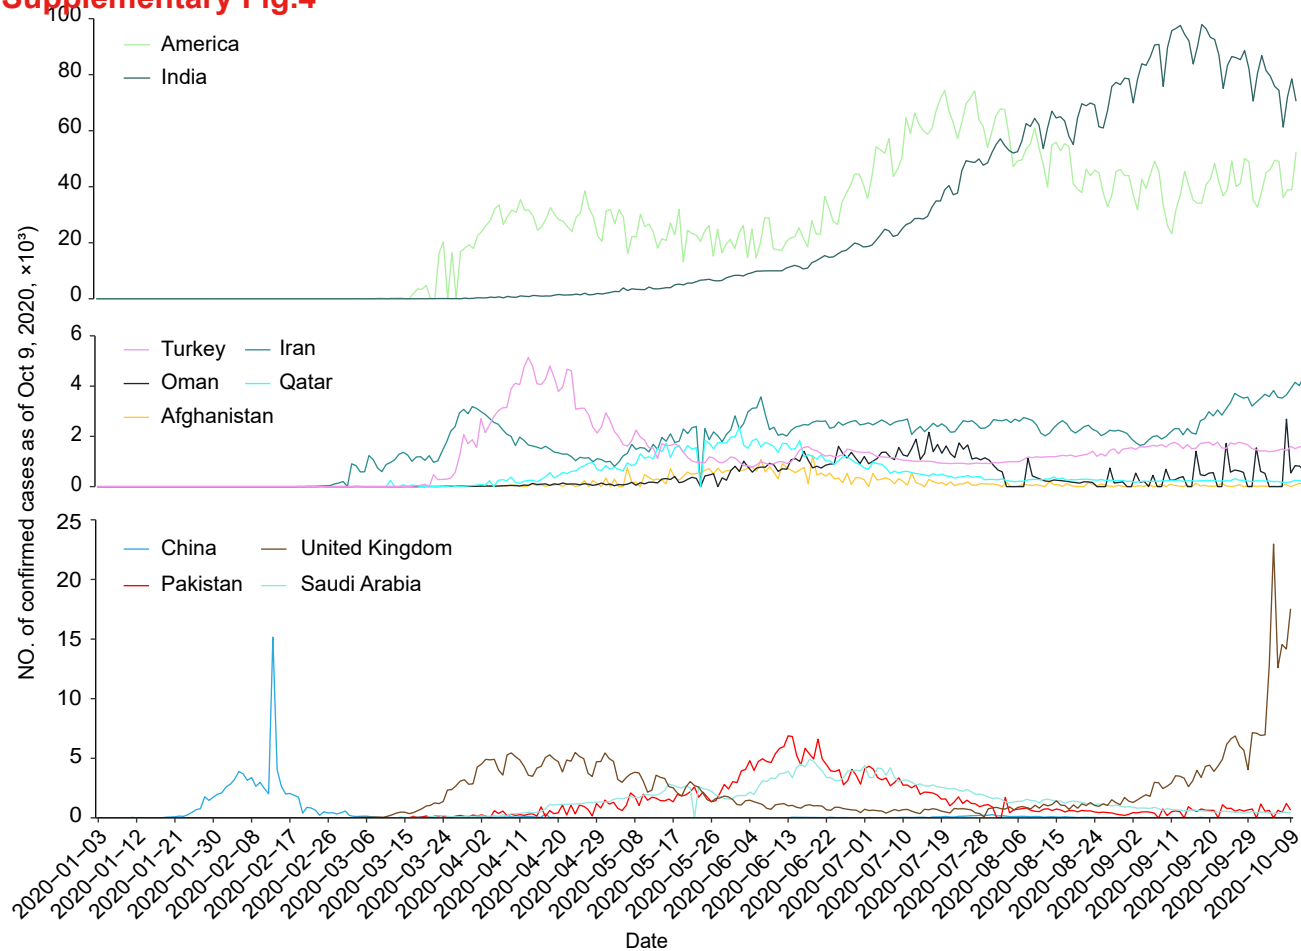

Supplementary Fig.1

a

Supplementary Fig.2

b

c

Supplementary Fig.3

a

Public (2,135)
Pakistan (164)

b

Tree scale: 0.0001
Pakistan (164)
Public (2,135)

Supplementary Fig.4

a Supplementary Fig.5

b