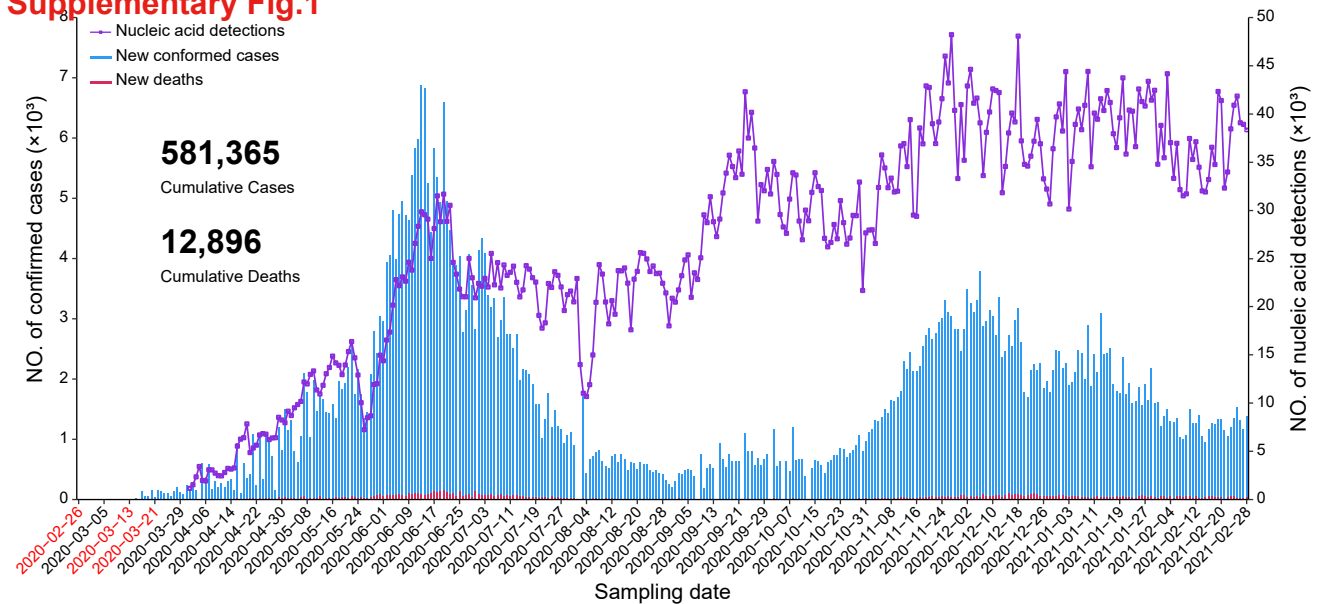

Supplementary Fig.1

a

Supplementary Fig.2

b

c

Supplementary Fig.3

a

Public (2,135)
Pakistan (164)

b

Tree scale: 0.0001
Pakistan (164)
Public (2,135)

Supplementary Fig.4

a Supplementary Fig.5

b