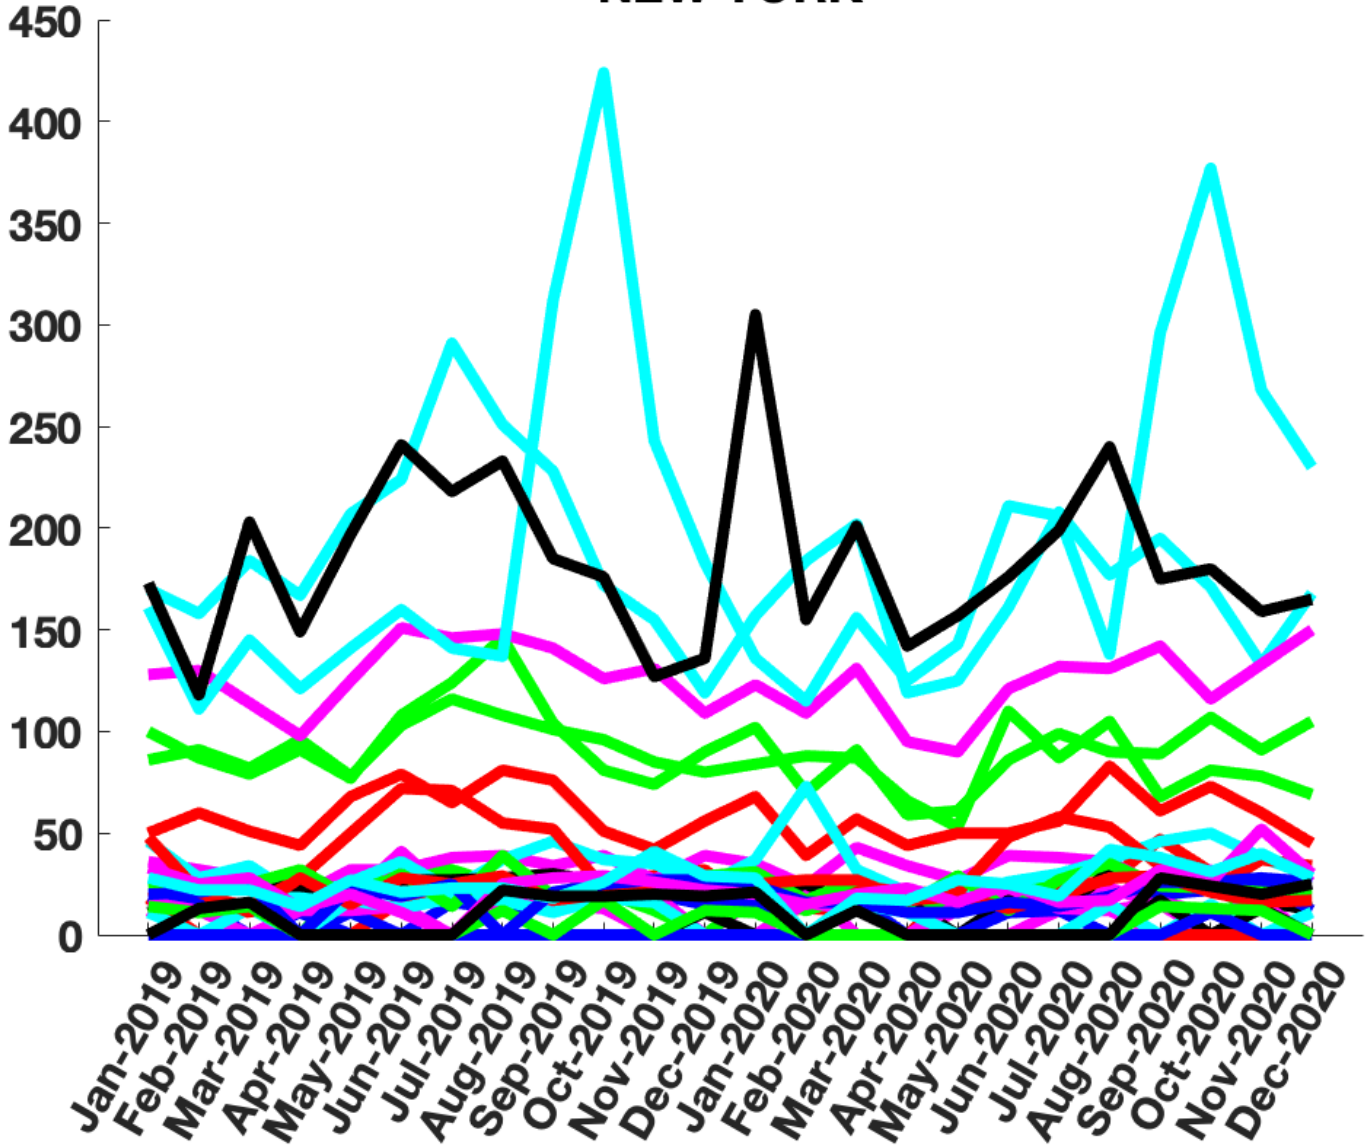

BRONX

KINGS

CoA: From NJ/CT/NY County to NEW YORK

NEW YORK

QUEENS

RICHMOND