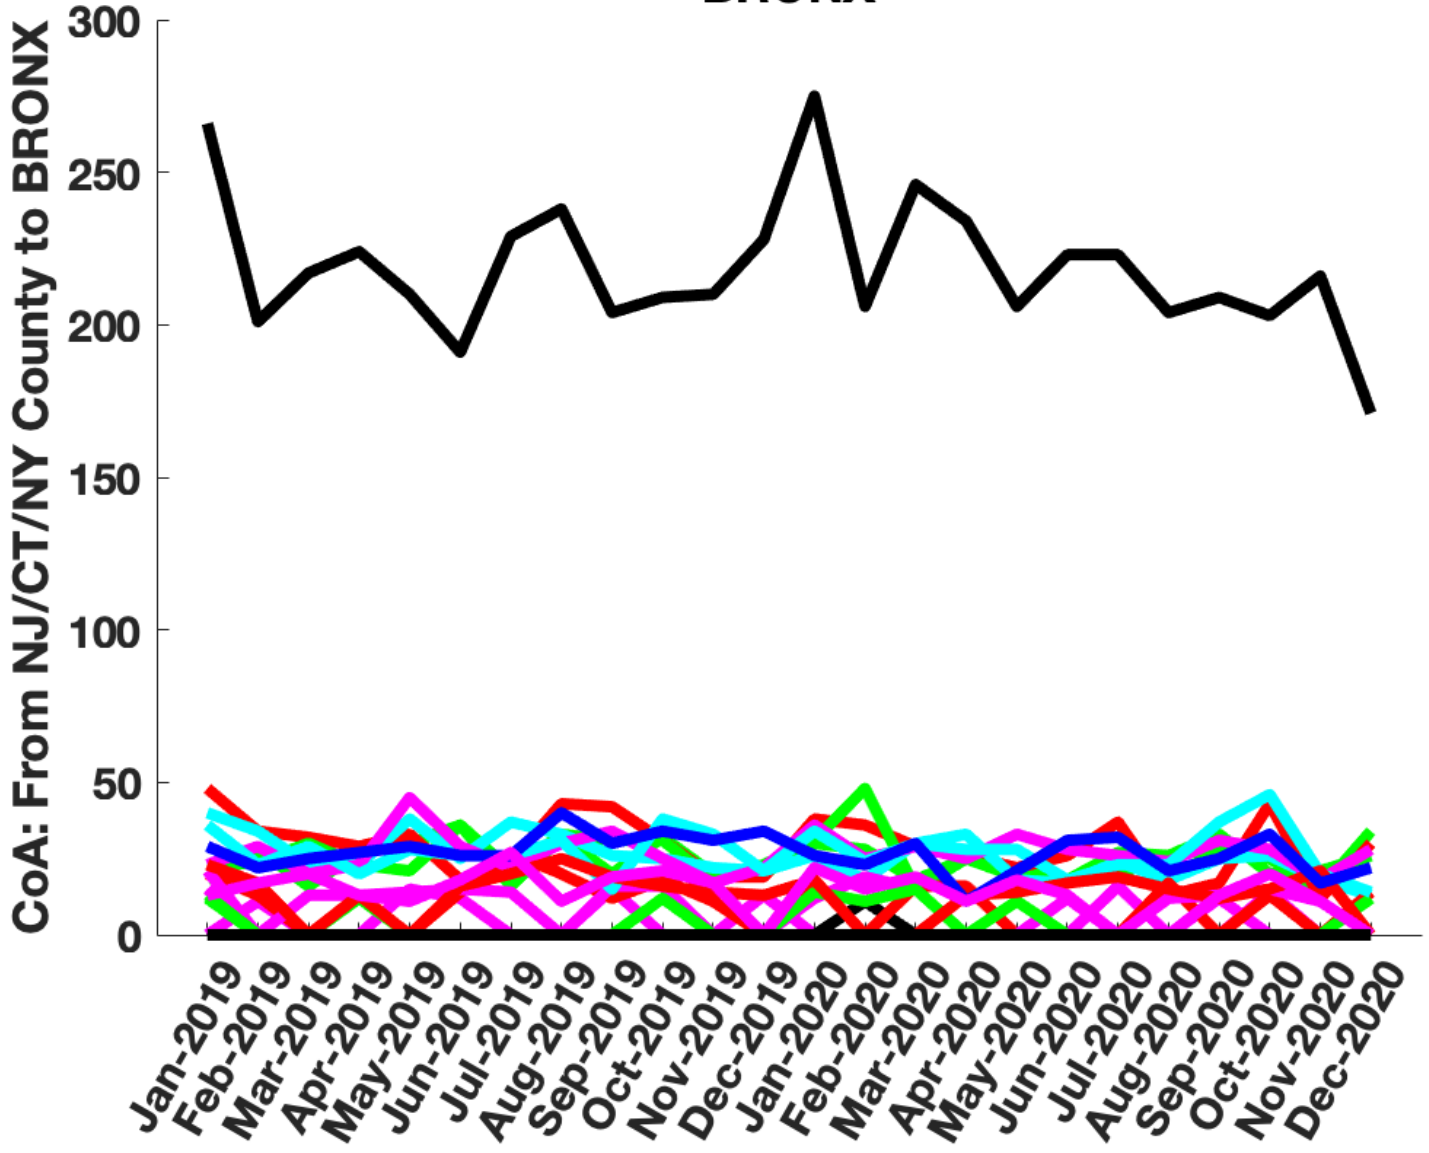

BRONX

KINGS

CoA: From NJ/CT/NY County to NEW YORK

NEW YORK

QUEENS

RICHMOND