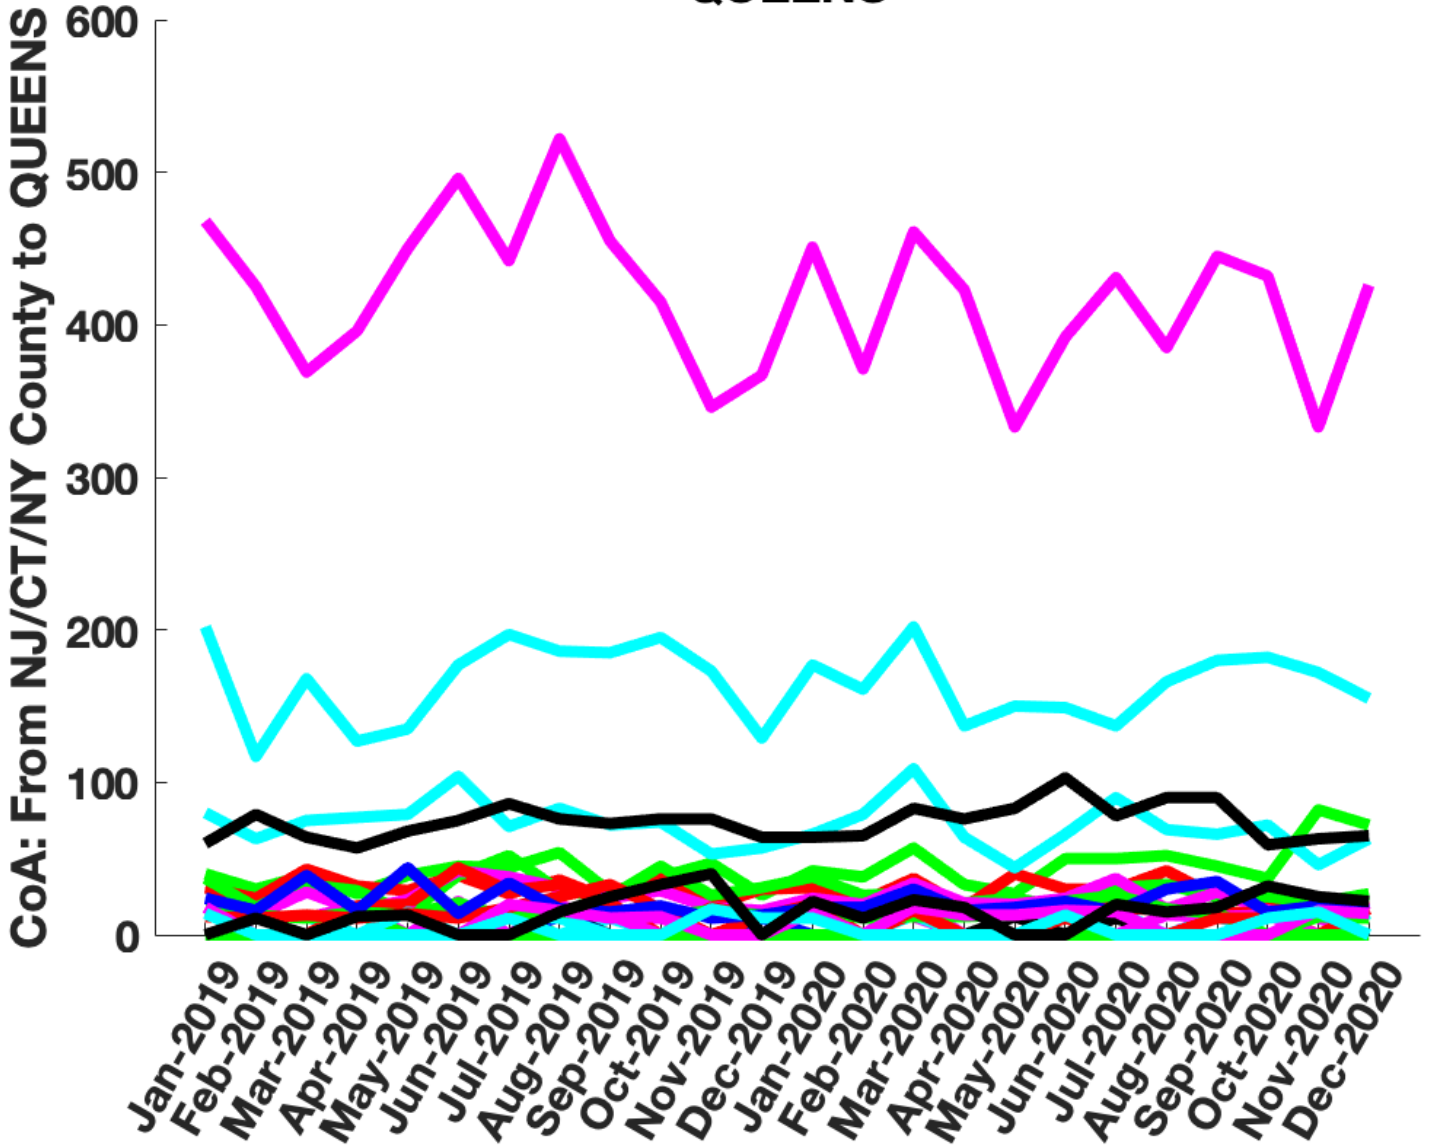

BRONX

KINGS

CoA: From NJ/CT/NY County to NEW YORK

NEW YORK

QUEENS

RICHMOND