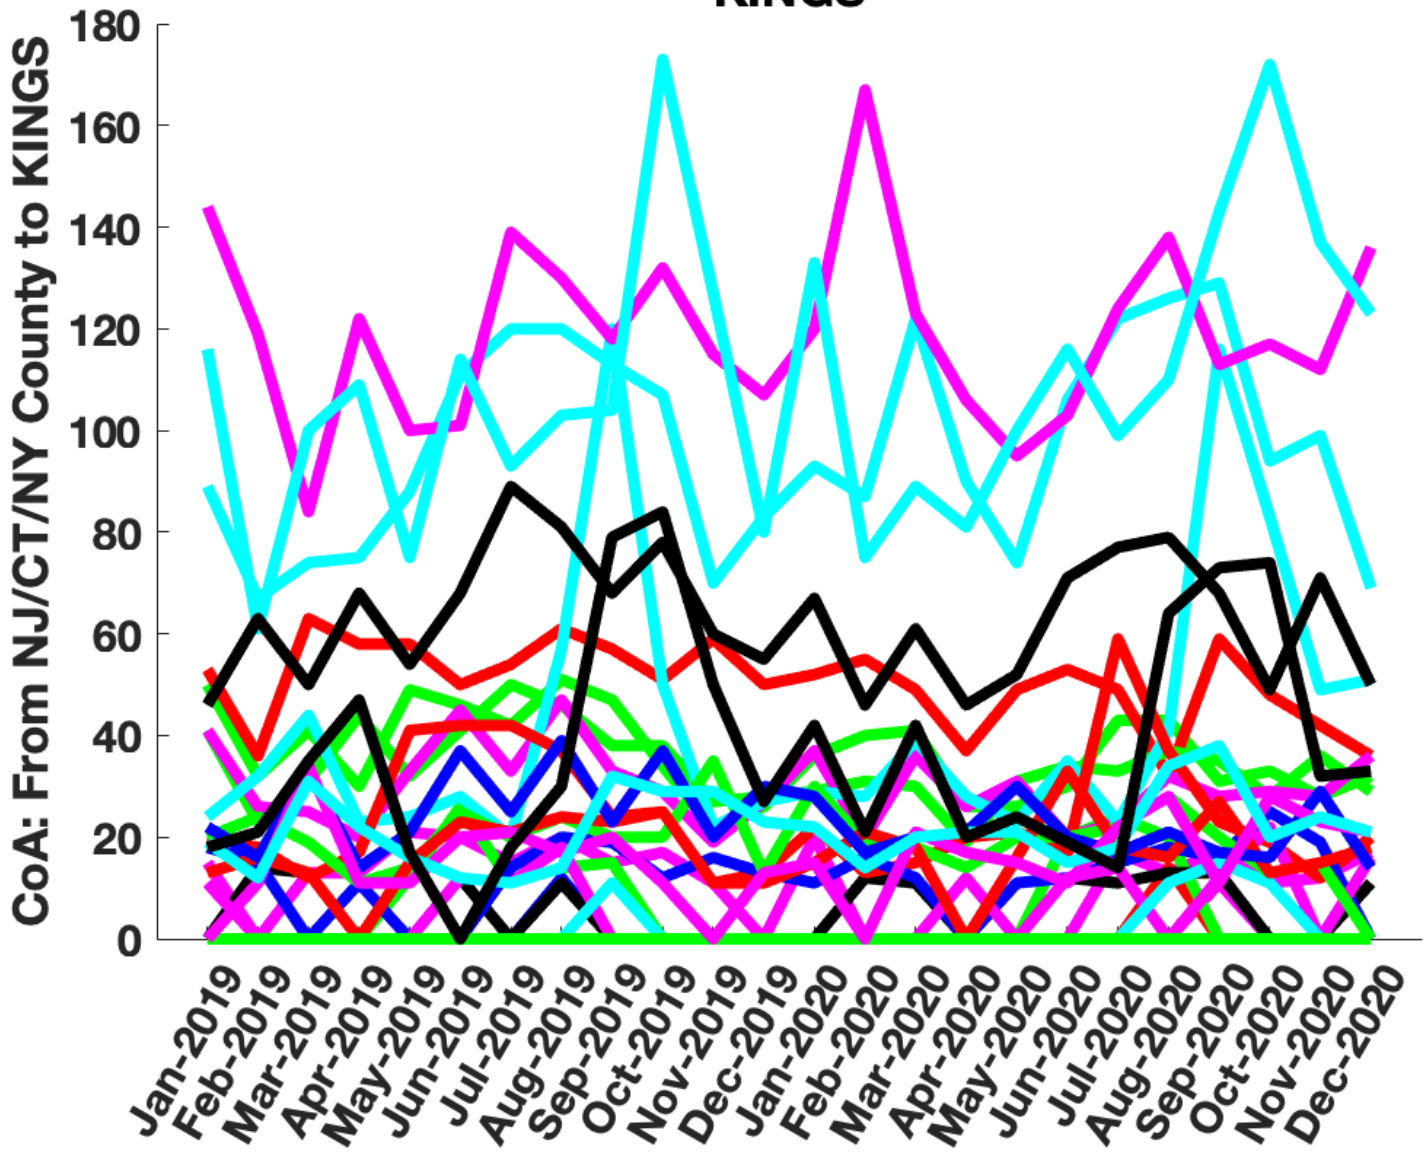

BRONX

KINGS

CoA: From NJ/CT/NY County to NEW YORK

NEW YORK

QUEENS

RICHMOND