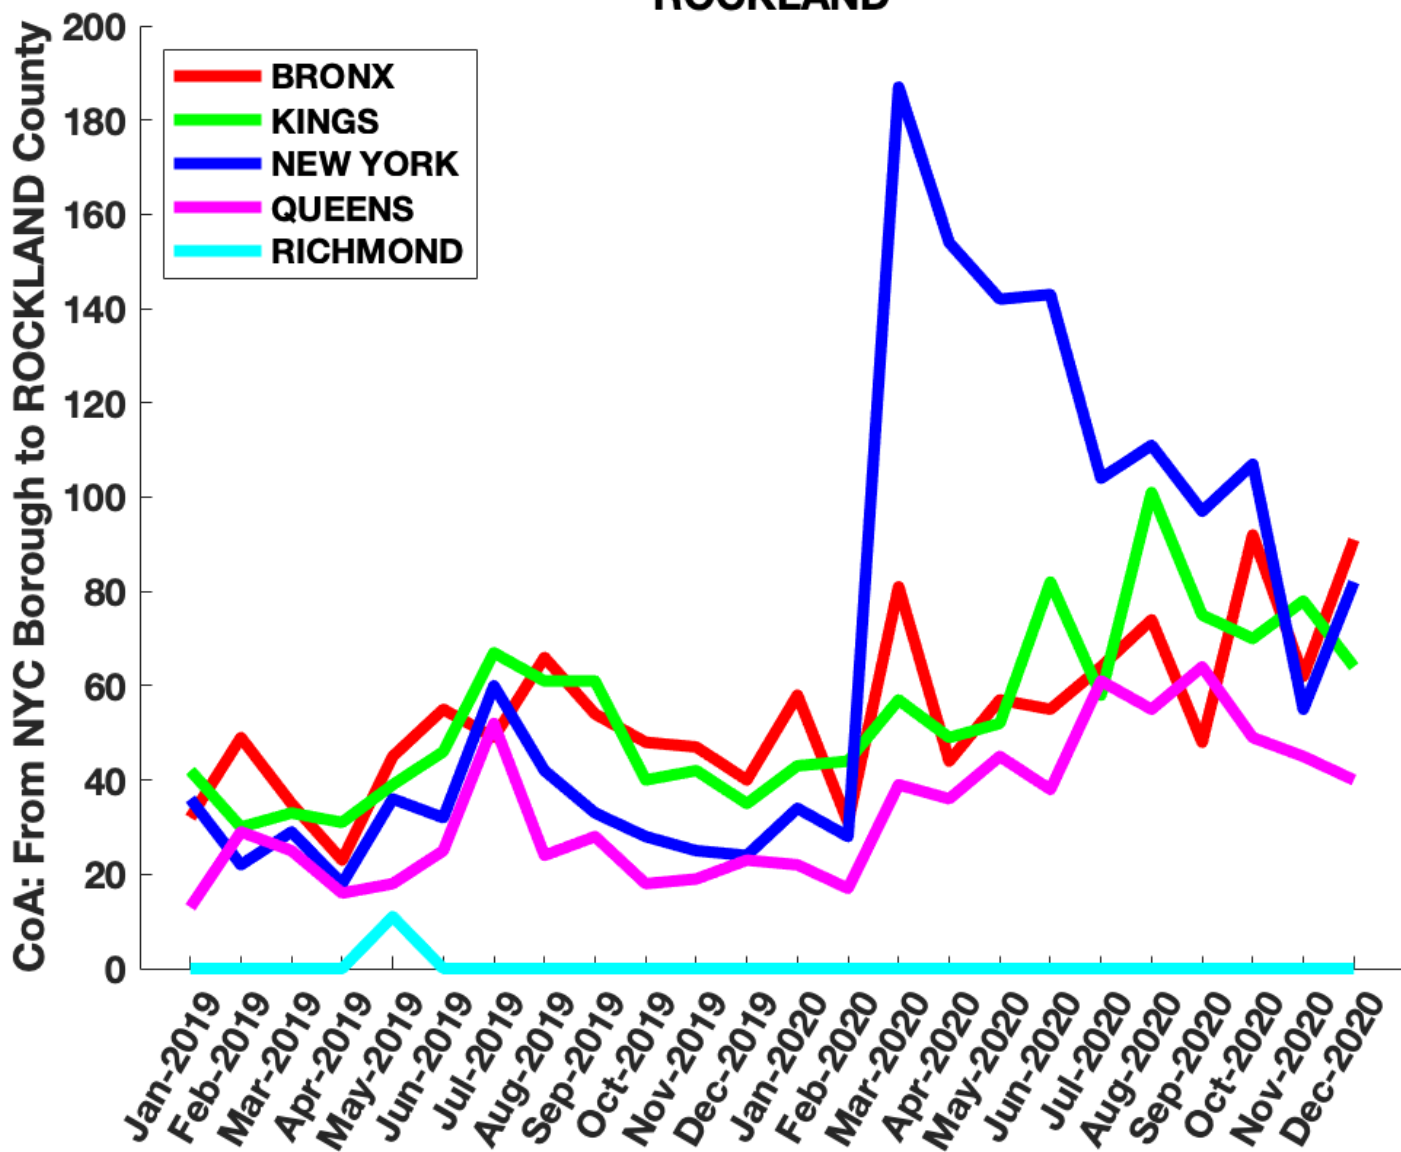

NASSAU

SUFFOLK

CoA: From NYC Borough to WESTCHESTER County

WESTCHESTER

- BRONX
- KINGS
- NEW YORK
- QUEENS
- RICHMOND

ROCKLAND

PUTNAM

ORANGE

DUTCHESS

ULSTER

SULLIVAN