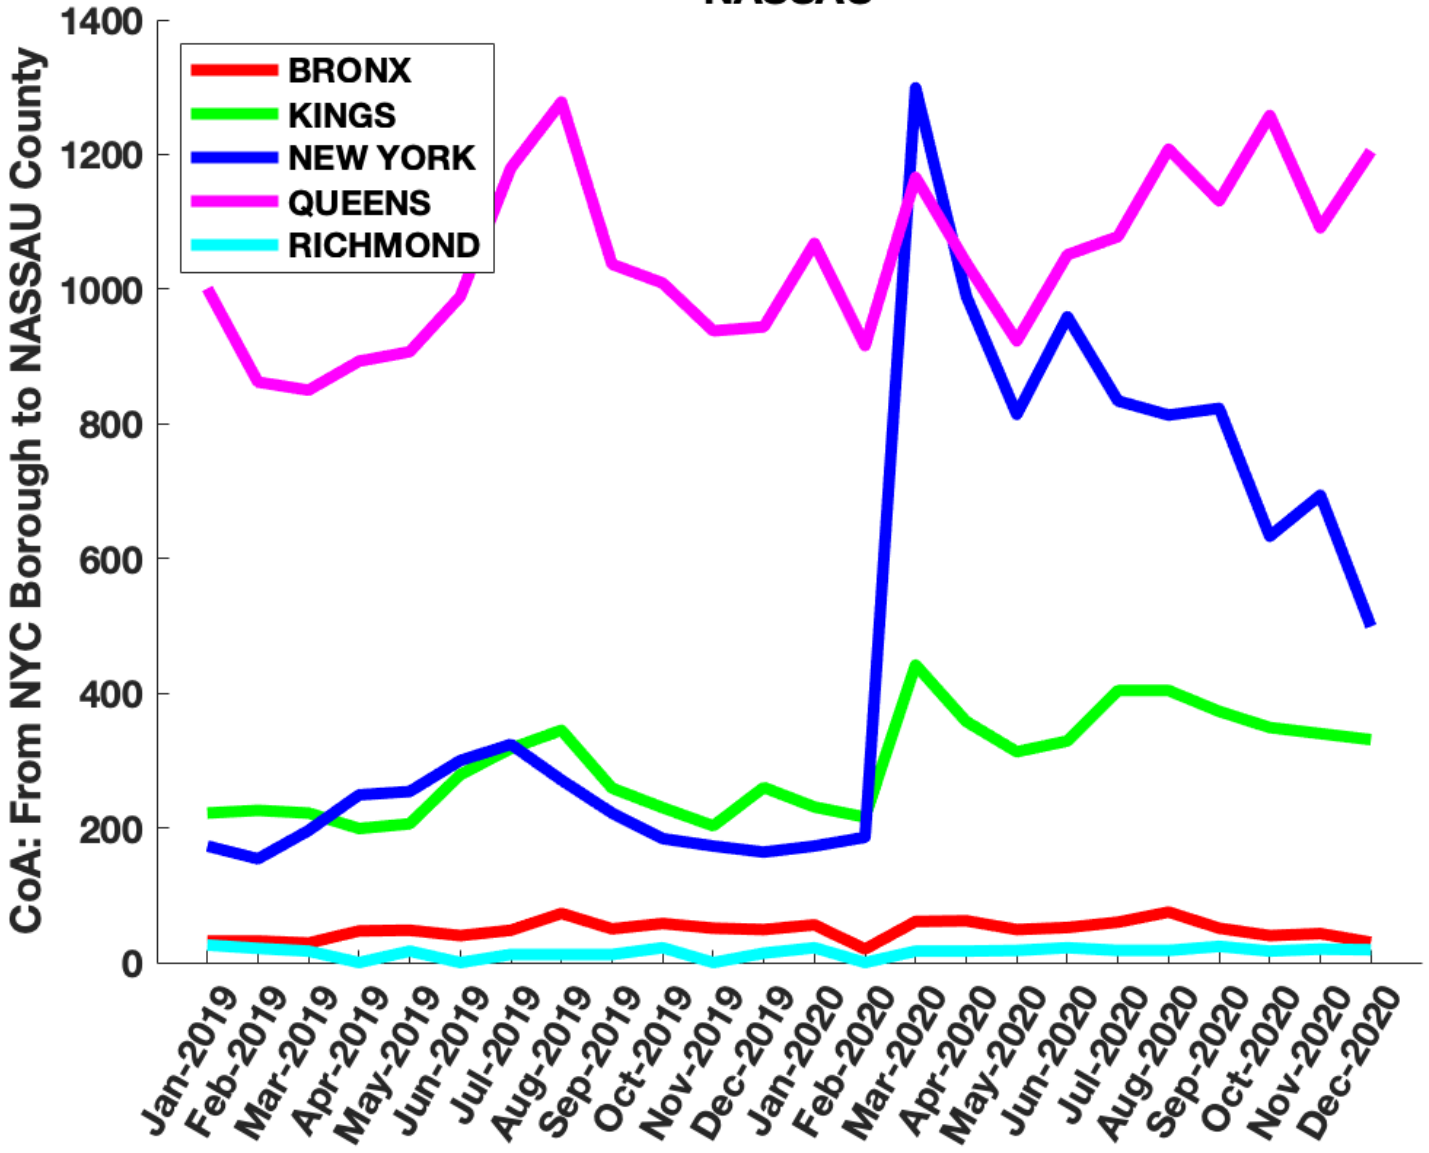

NASSAU

SUFFOLK

CoA: From NYC Borough to WESTCHESTER County

WESTCHESTER

- BRONX
- KINGS
- NEW YORK
- QUEENS
- RICHMOND

ROCKLAND

PUTNAM

ORANGE

DUTCHESS

ULSTER

SULLIVAN