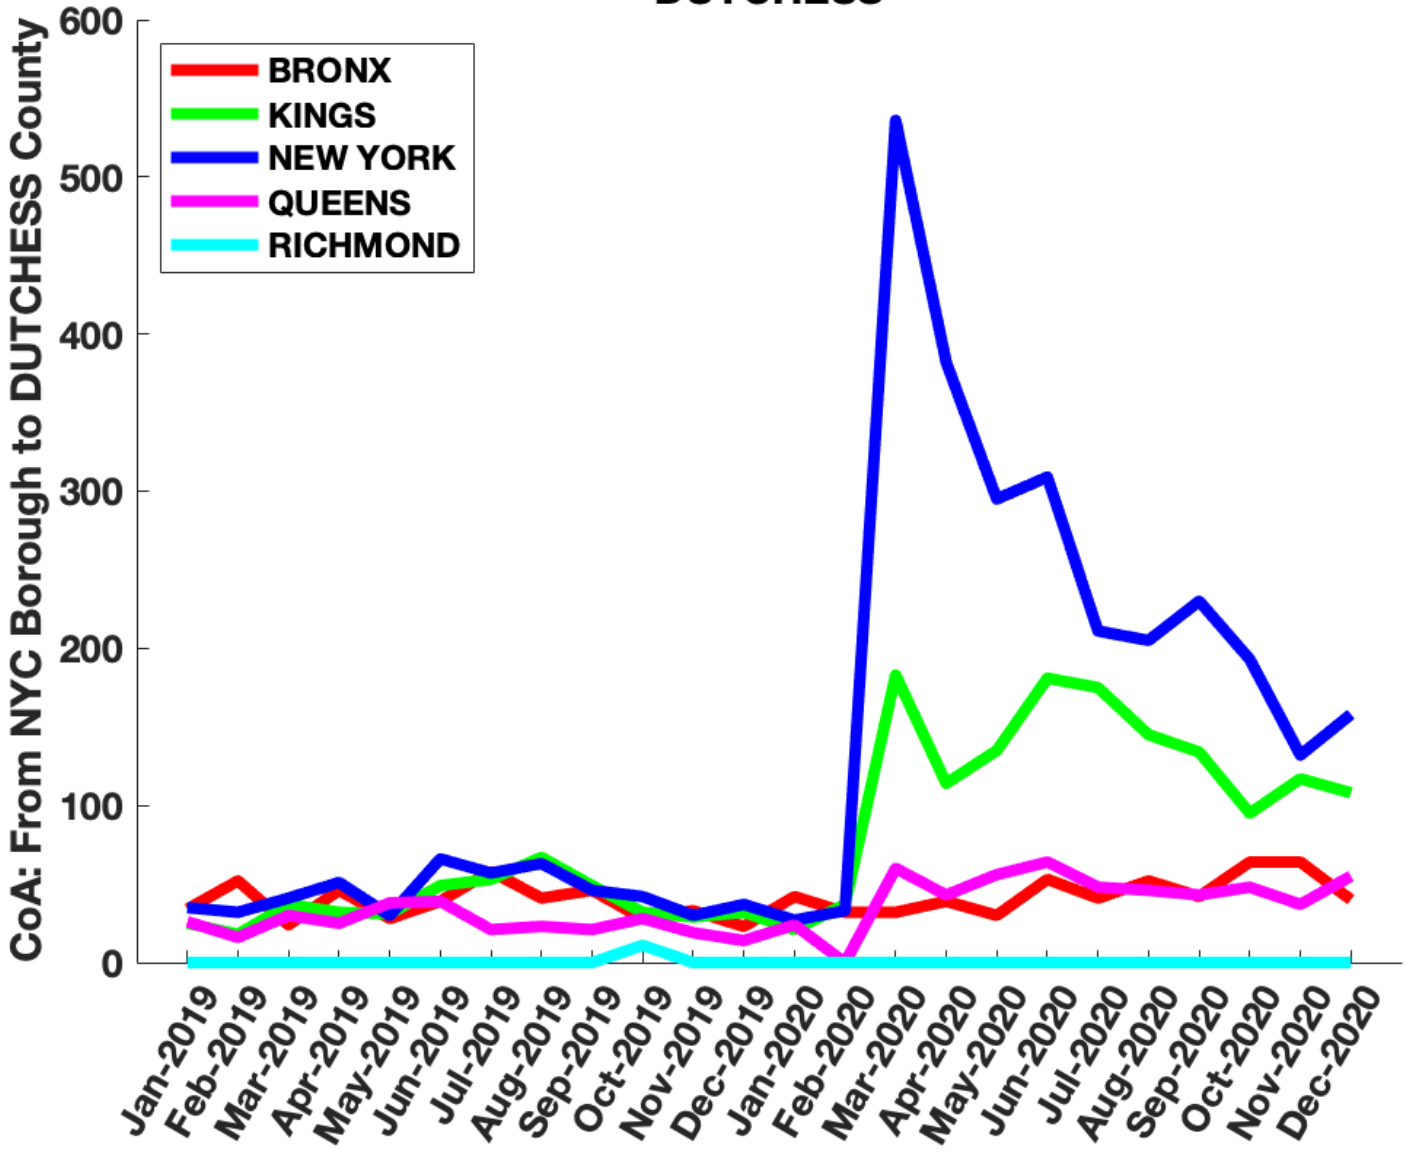

NASSAU

SUFFOLK

CoA: From NYC Borough to WESTCHESTER County

WESTCHESTER

- BRONX
- KINGS
- NEW YORK
- QUEENS
- RICHMOND

ROCKLAND

PUTNAM

ORANGE

DUTCHESS

ULSTER

SULLIVAN