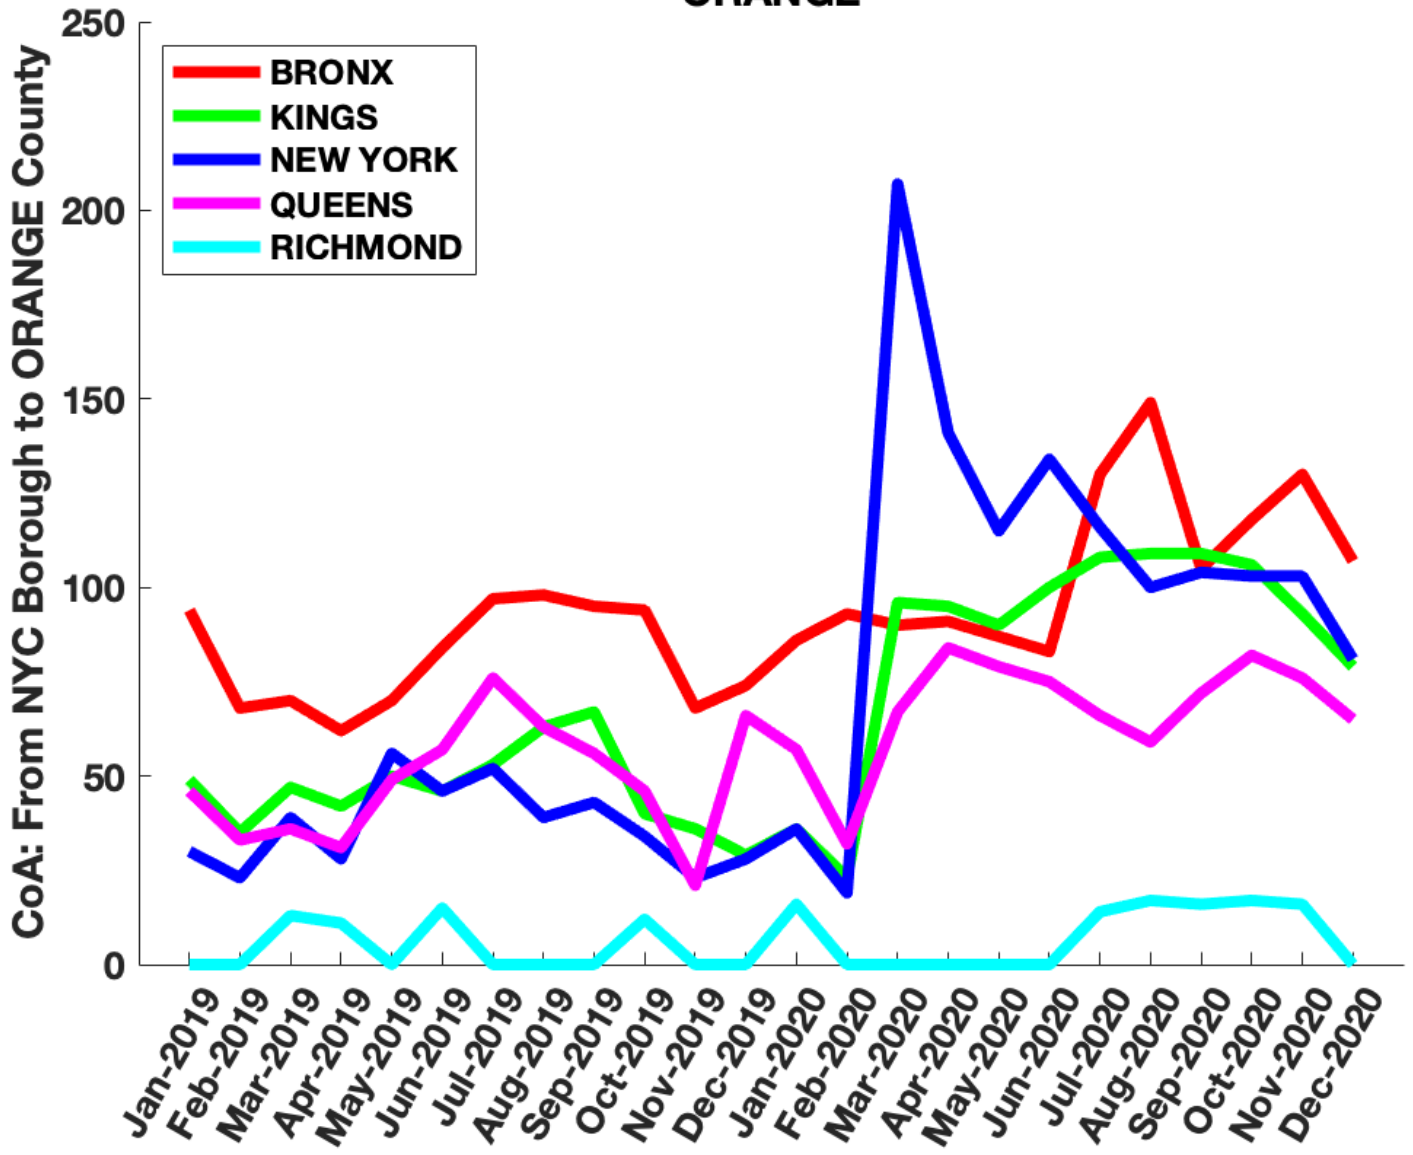

NASSAU

SUFFOLK

CoA: From NYC Borough to WESTCHESTER County

WESTCHESTER

- BRONX
- KINGS
- NEW YORK
- QUEENS
- RICHMOND

ROCKLAND

PUTNAM

ORANGE

DUTCHESS

ULSTER

SULLIVAN