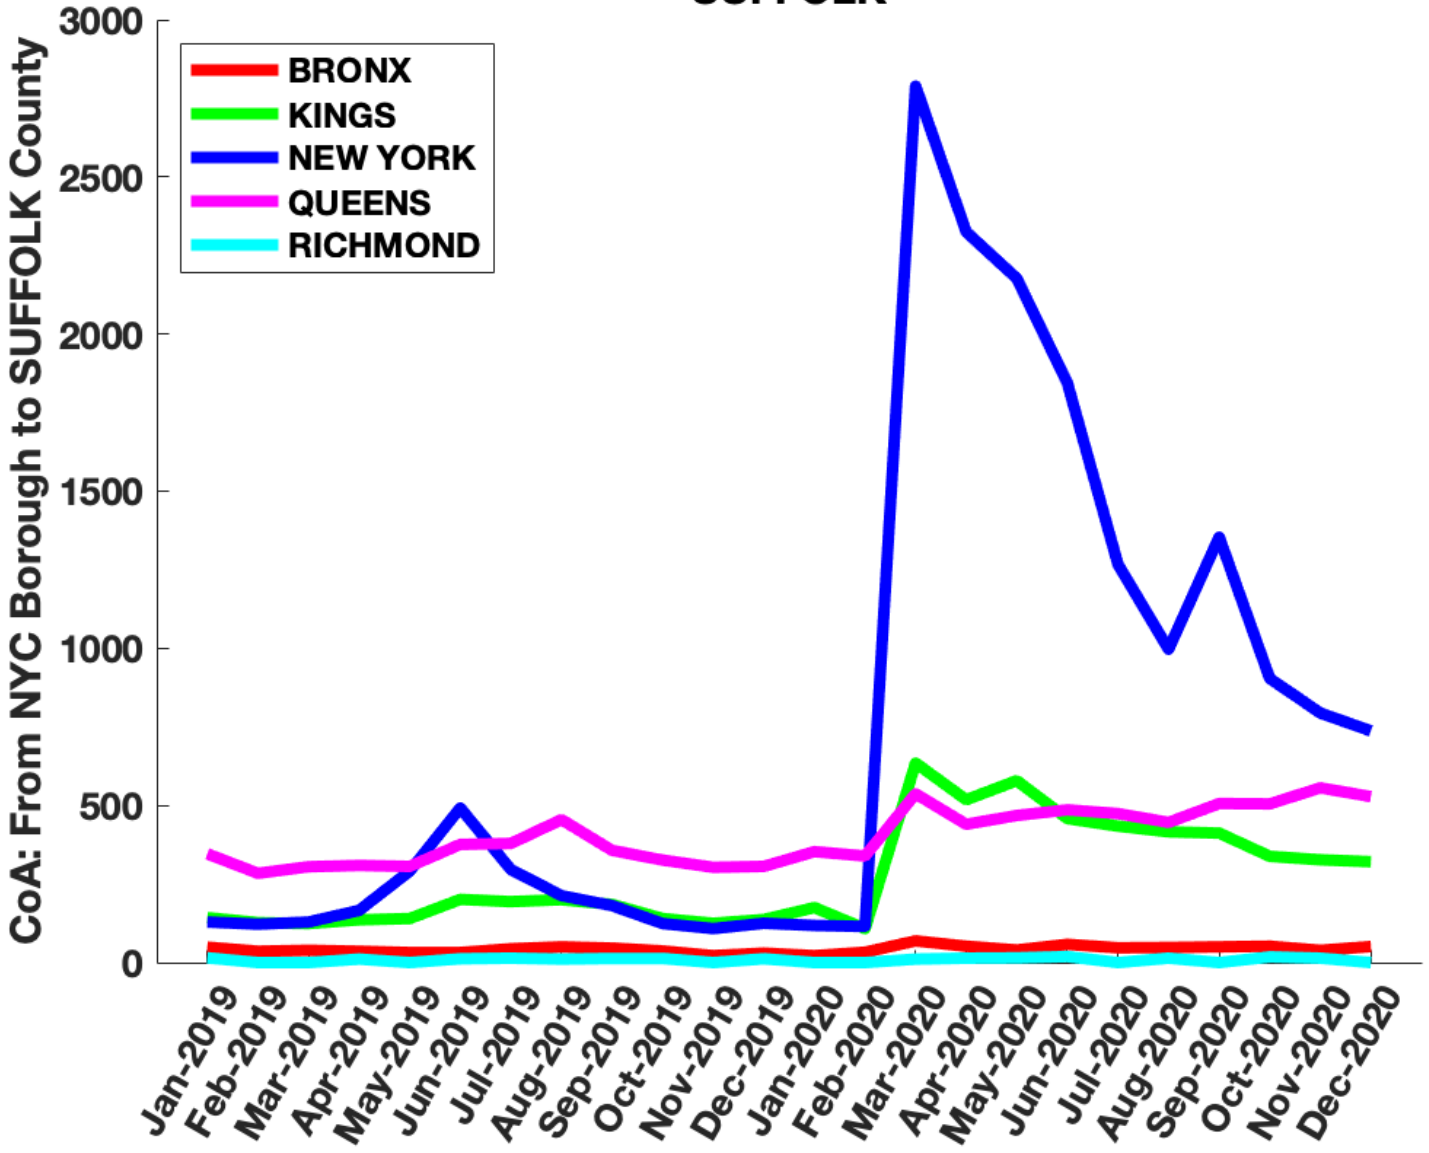

NASSAU

SUFFOLK

CoA: From NYC Borough to WESTCHESTER County

WESTCHESTER

- BRONX
- KINGS
- NEW YORK
- QUEENS
- RICHMOND

ROCKLAND

PUTNAM

ORANGE

DUTCHESS

ULSTER

SULLIVAN