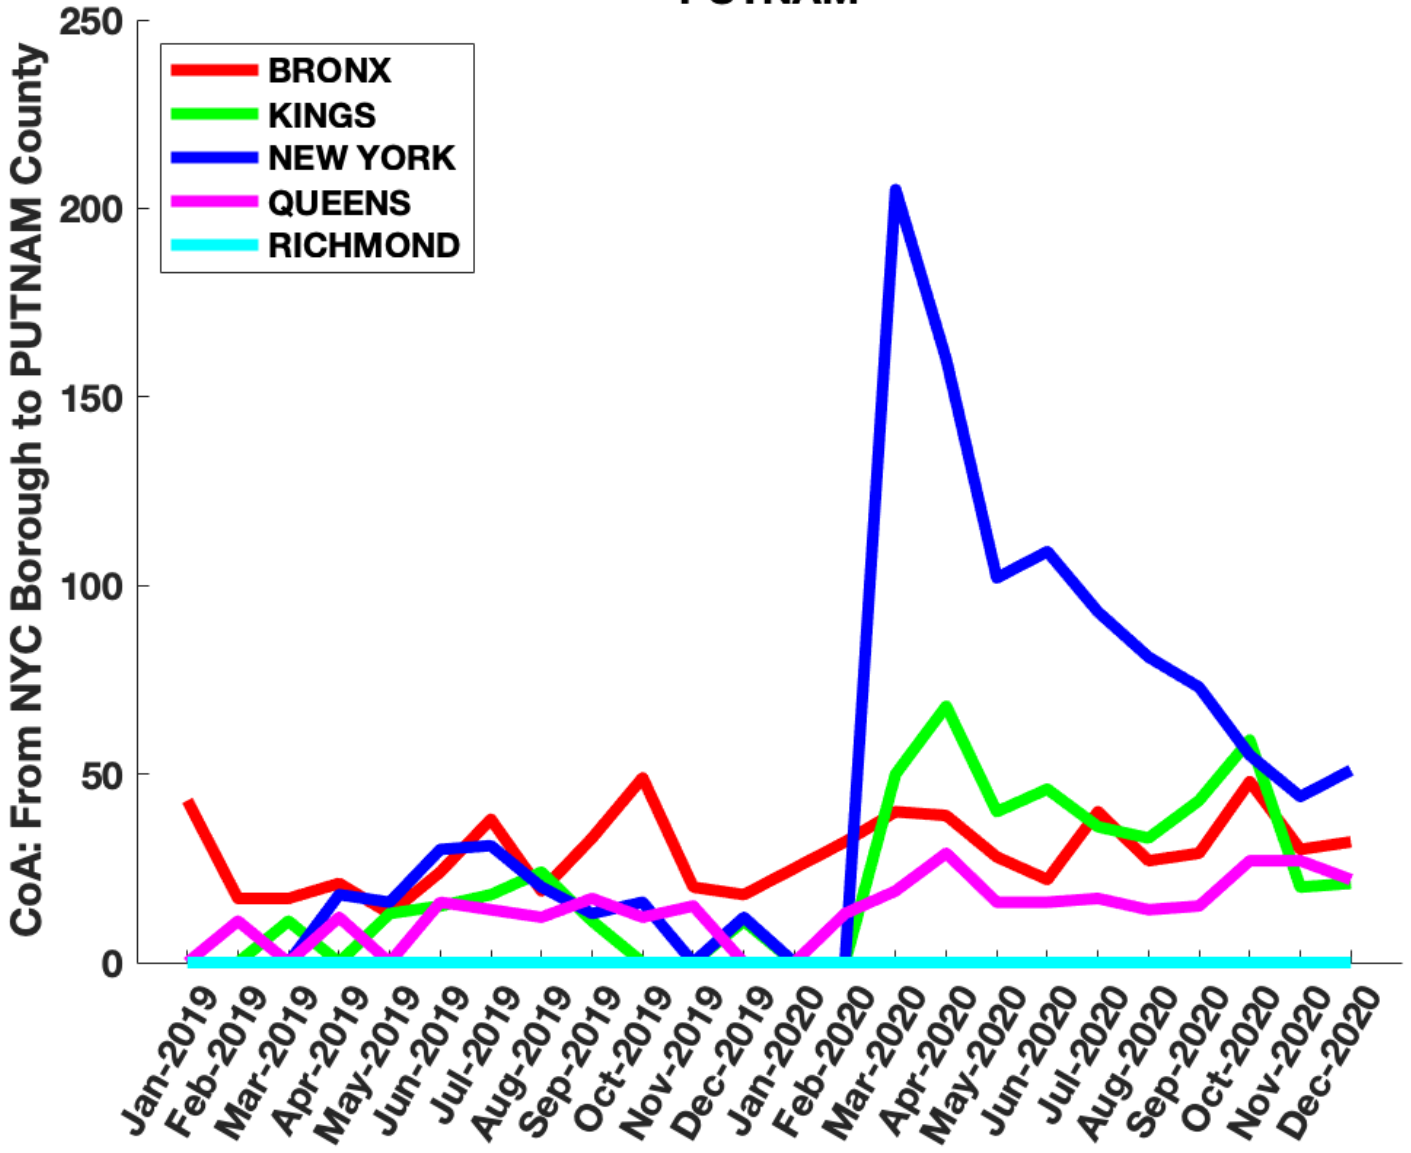

NASSAU

SUFFOLK

CoA: From NYC Borough to WESTCHESTER County

WESTCHESTER

- BRONX
- KINGS
- NEW YORK
- QUEENS
- RICHMOND

ROCKLAND

PUTNAM

ORANGE

DUTCHESS

ULSTER

SULLIVAN