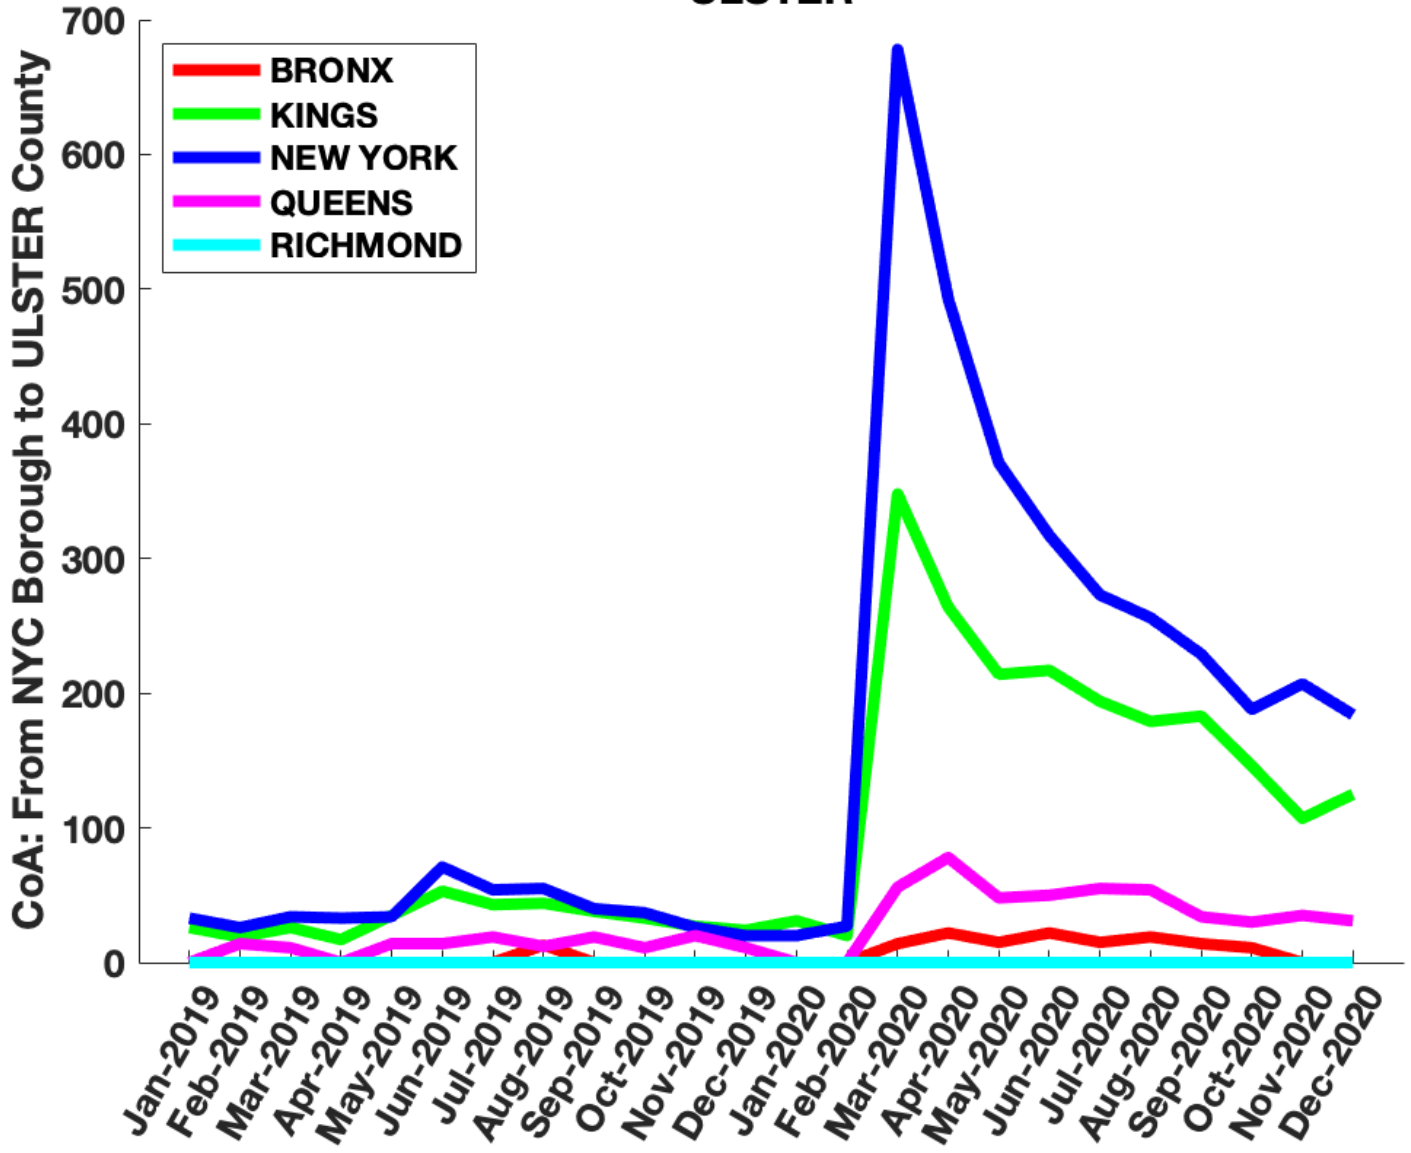

NASSAU

SUFFOLK

CoA: From NYC Borough to WESTCHESTER County

WESTCHESTER

- BRONX
- KINGS
- NEW YORK
- QUEENS
- RICHMOND

ROCKLAND

PUTNAM

ORANGE

DUTCHESS

ULSTER

SULLIVAN