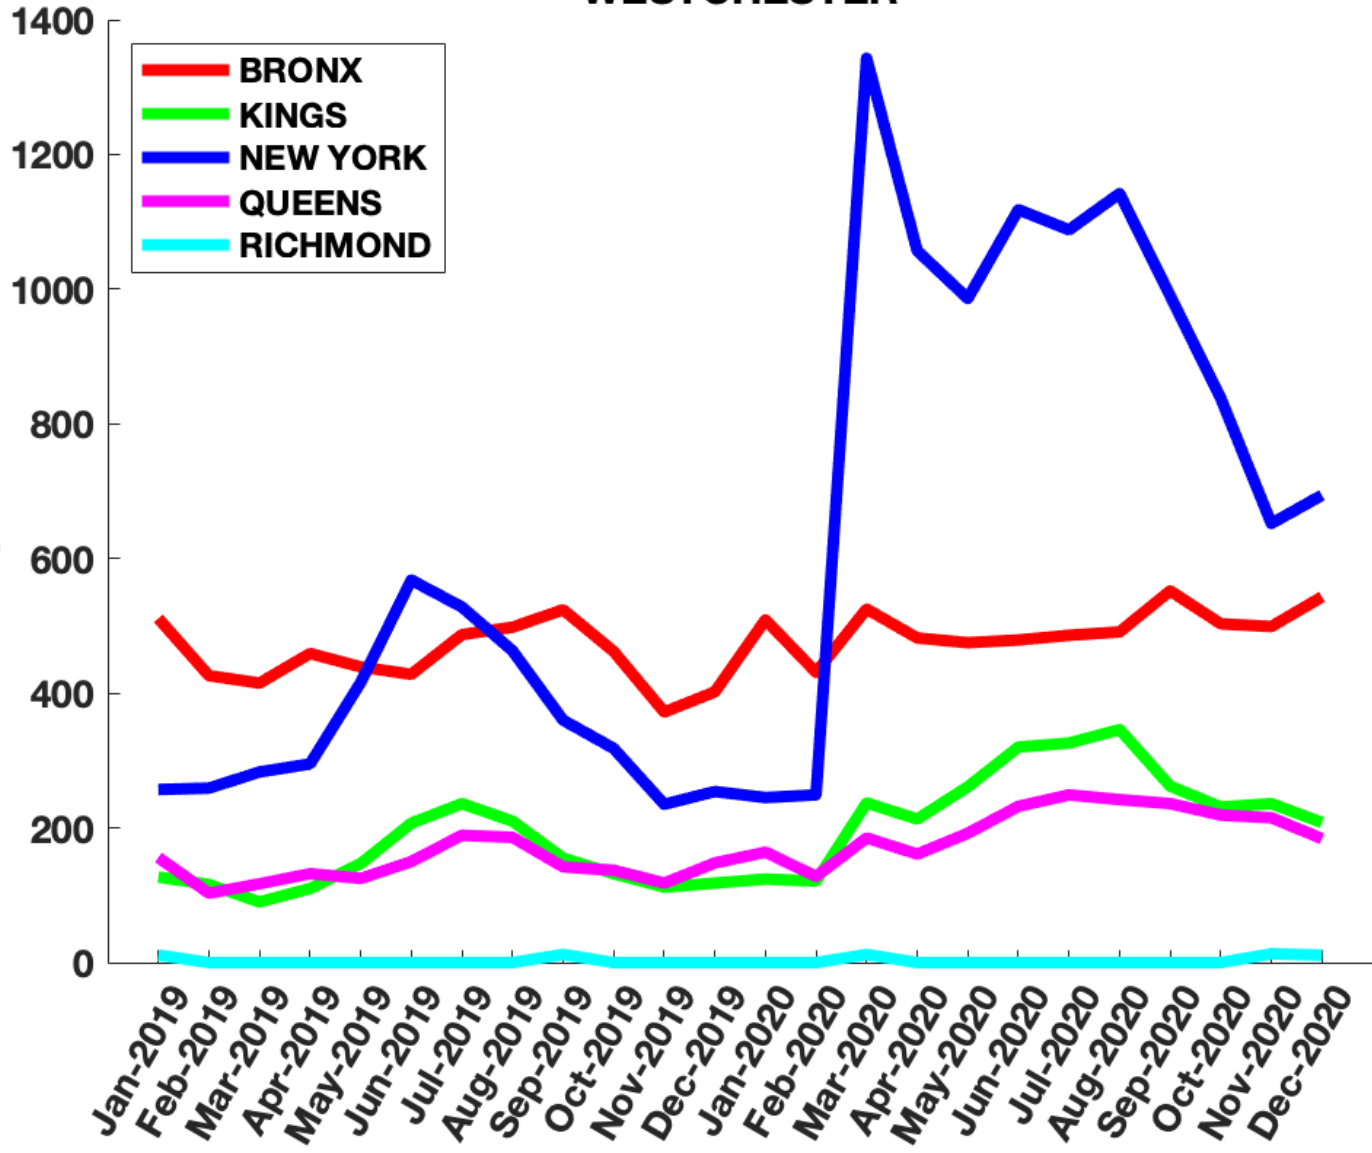

NASSAU

SUFFOLK

CoA: From NYC Borough to WESTCHESTER County

WESTCHESTER

- BRONX
- KINGS
- NEW YORK
- QUEENS
- RICHMOND

ROCKLAND

PUTNAM

ORANGE

DUTCHESS

ULSTER

SULLIVAN