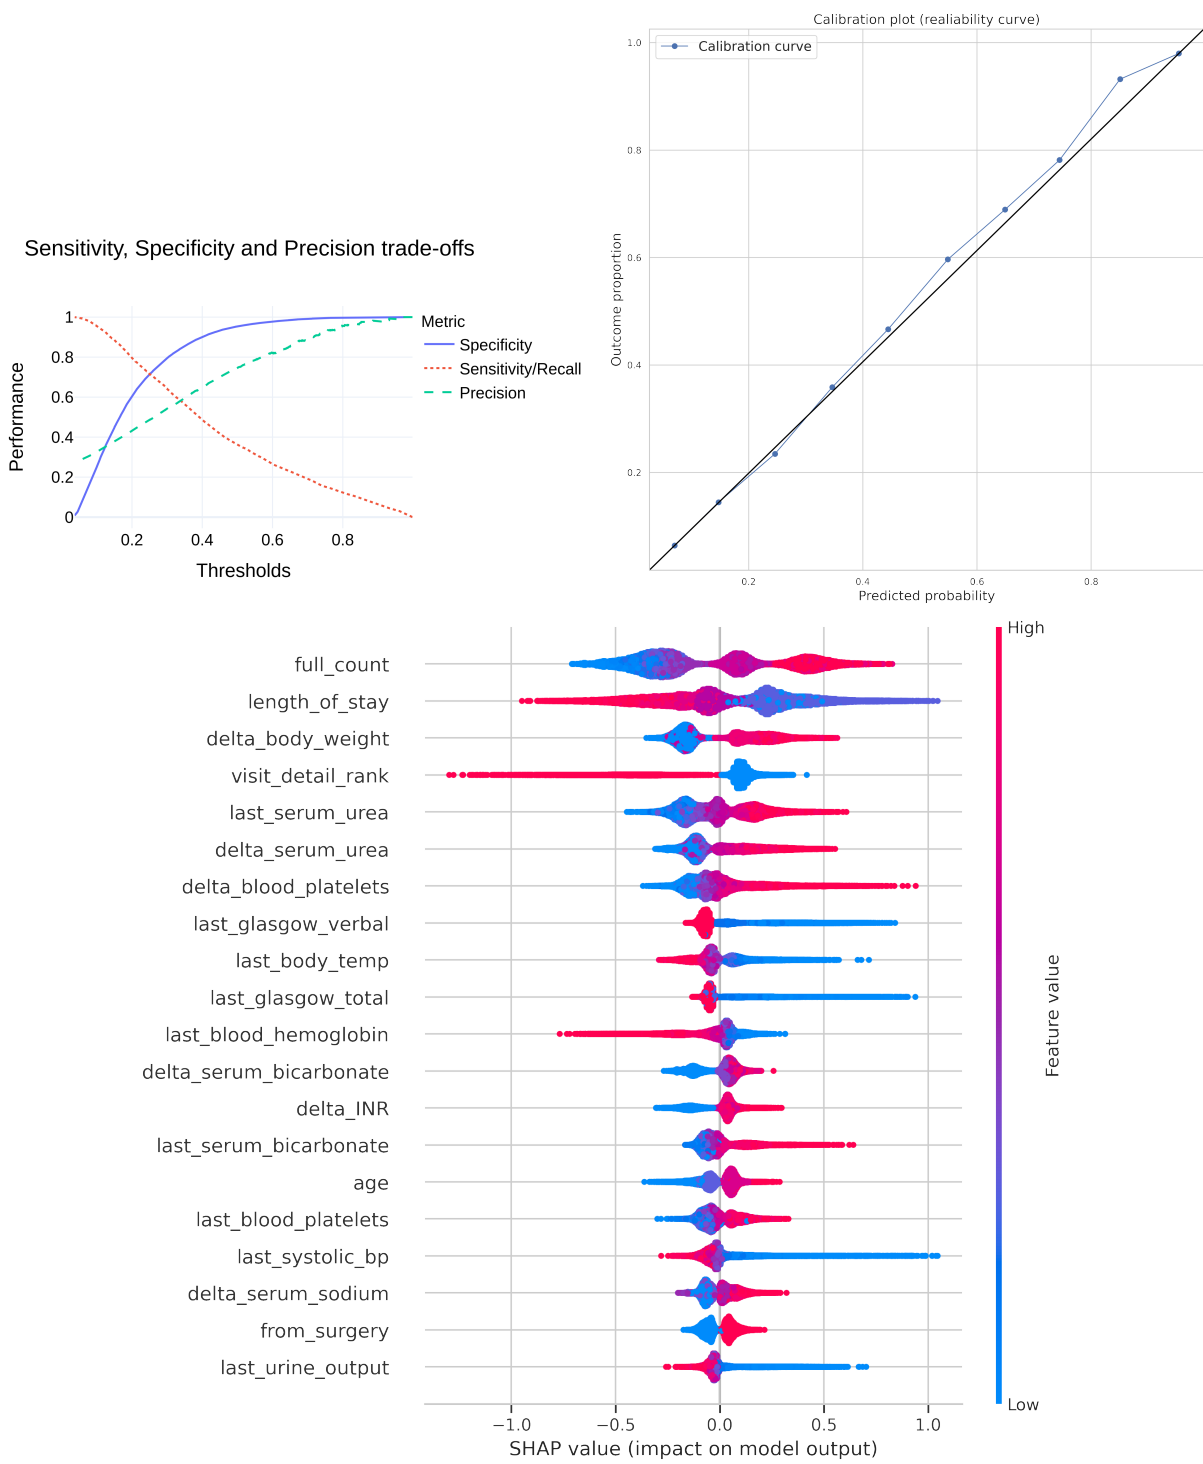

Appendix 1: Supplementary figures

Fig. 4. Performance trade-offs, calibration plot and features importance plot for 7-days readmission prediction

Fig. 5. Performance trade-offs, calibration plot and features importance plot for 30-days readmission prediction