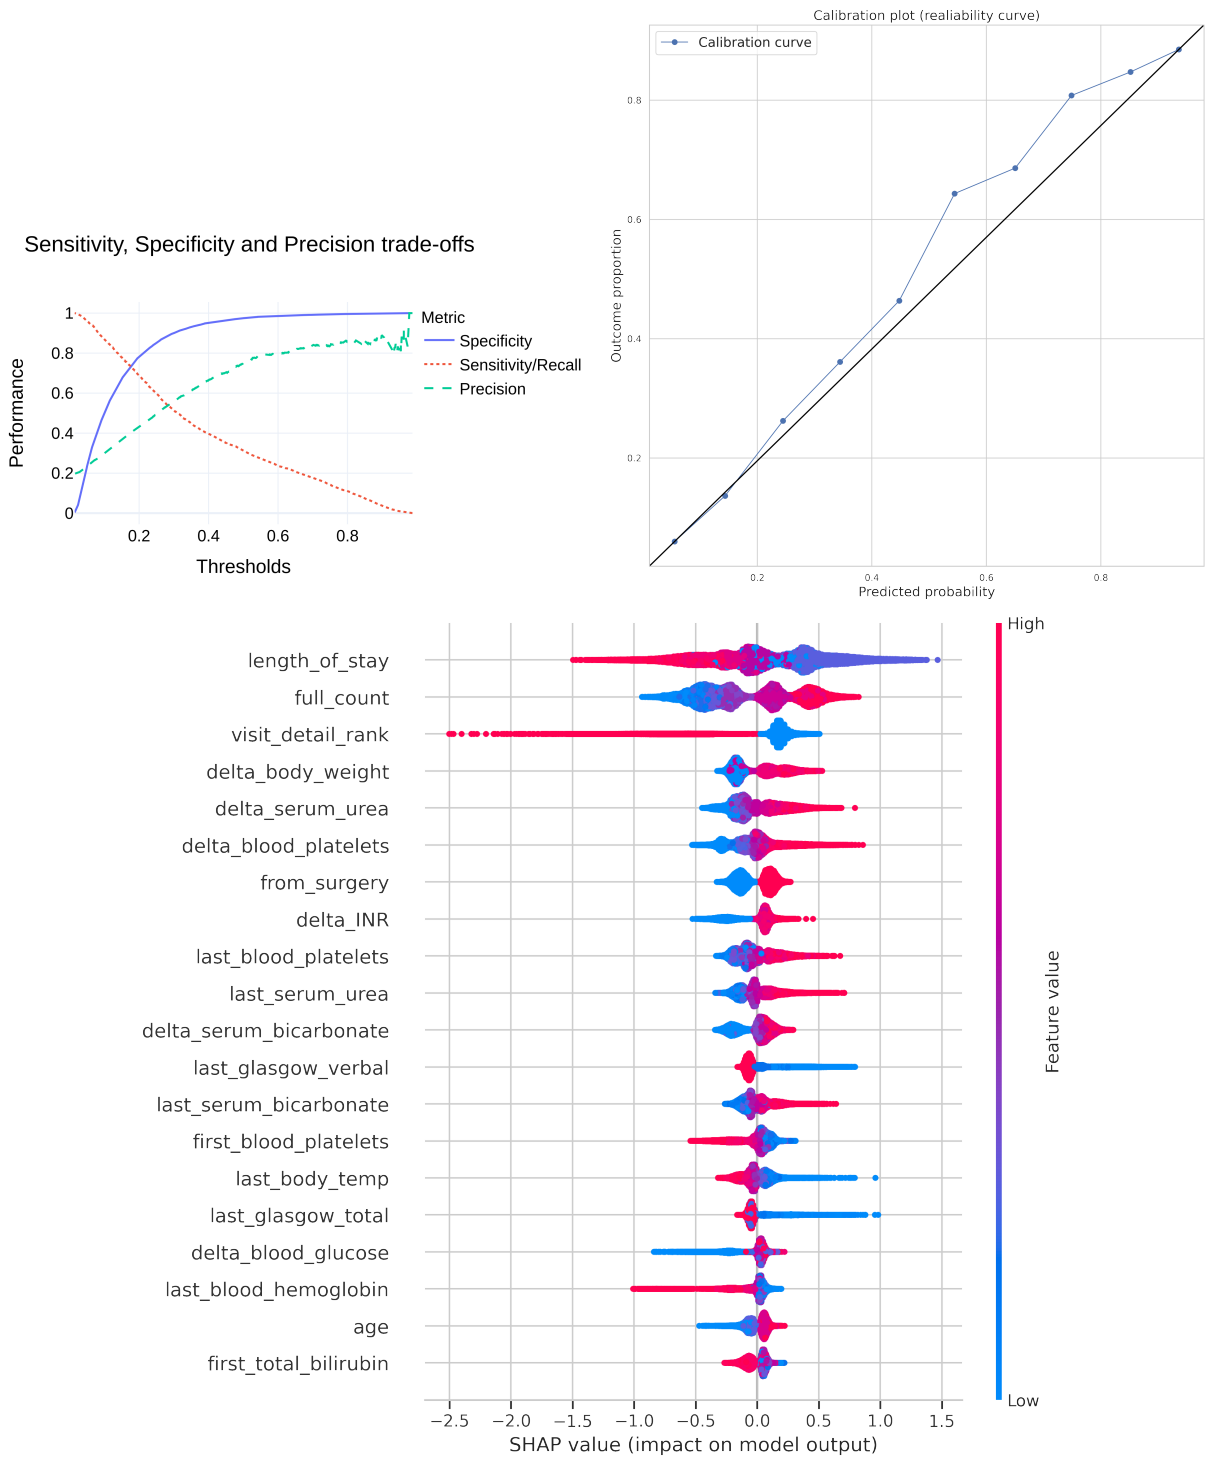

Appendix 1: Supplementary figures

Fig. 4. Performance trade-offs, calibration plot and features importance plot for 7-days readmission prediction

Fig. 5. Performance trade-offs, calibration plot and features importance plot for 30-days readmission prediction