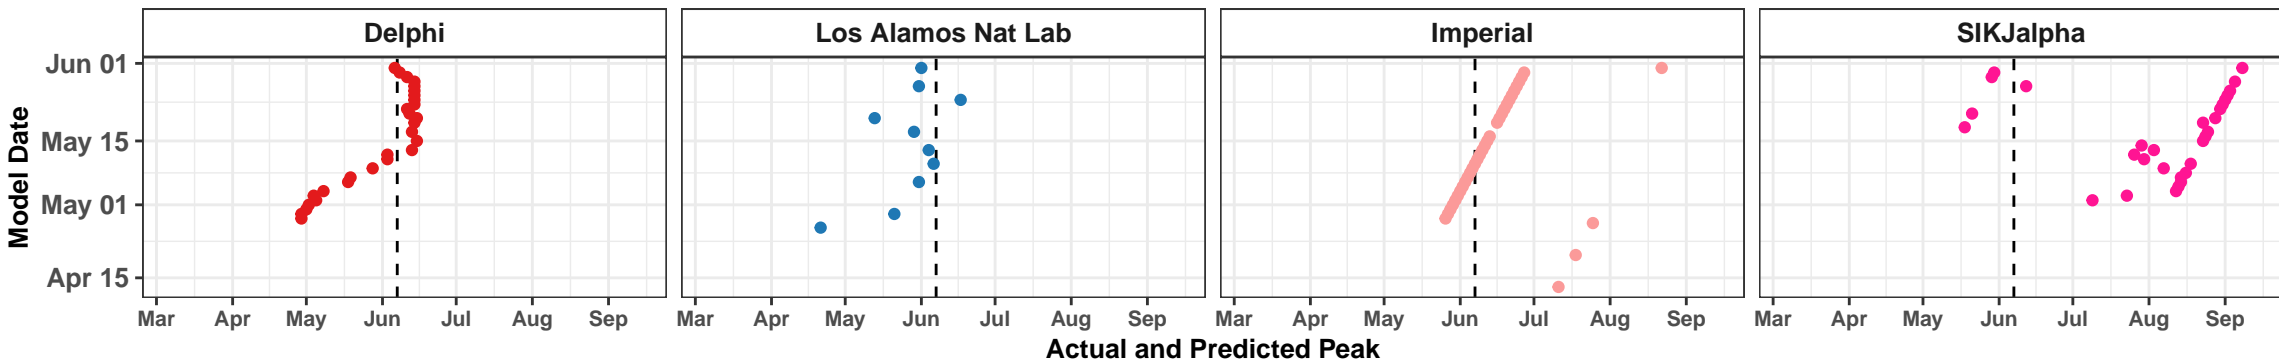

El Salvador – Smoothed Daily Deaths

Australia – Smoothed Daily Deaths

Libya – Smoothed Daily Deaths

Sudan – Smoothed Daily Deaths

Puerto Rico – Smoothed Daily Deaths

Serbia – Smoothed Daily Deaths

Imperial

Imperial

Venezuela – Smoothed Daily Deaths

Kuwait – Smoothed Daily Deaths

Actual and Predicted Peak

Azerbaijan – Smoothed Daily Deaths

Denmark – Smoothed Daily Deaths

Youyang Gu

IHME – Curve Fit

Youyang Gu