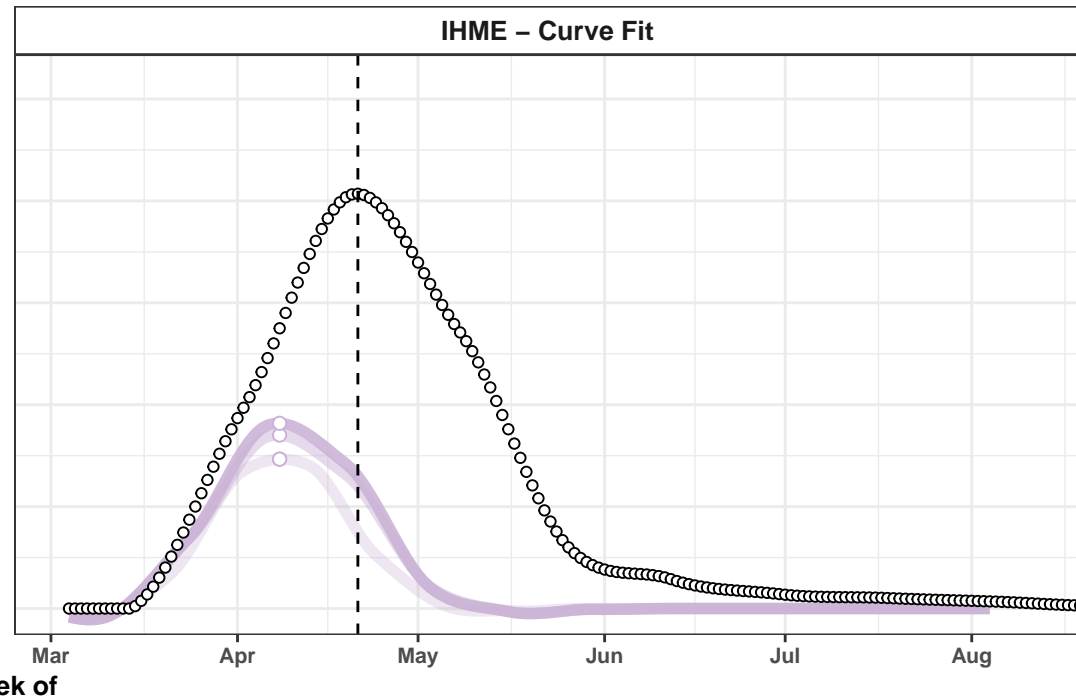

Minnesota – Smoothed Daily Deaths

Washington – Smoothed Daily Deaths

Colorado – Smoothed Daily Deaths

Dominican Republic – Smoothed Daily Deaths

Wisconsin – Smoothed Daily Deaths

Ireland – Smoothed Daily Deaths