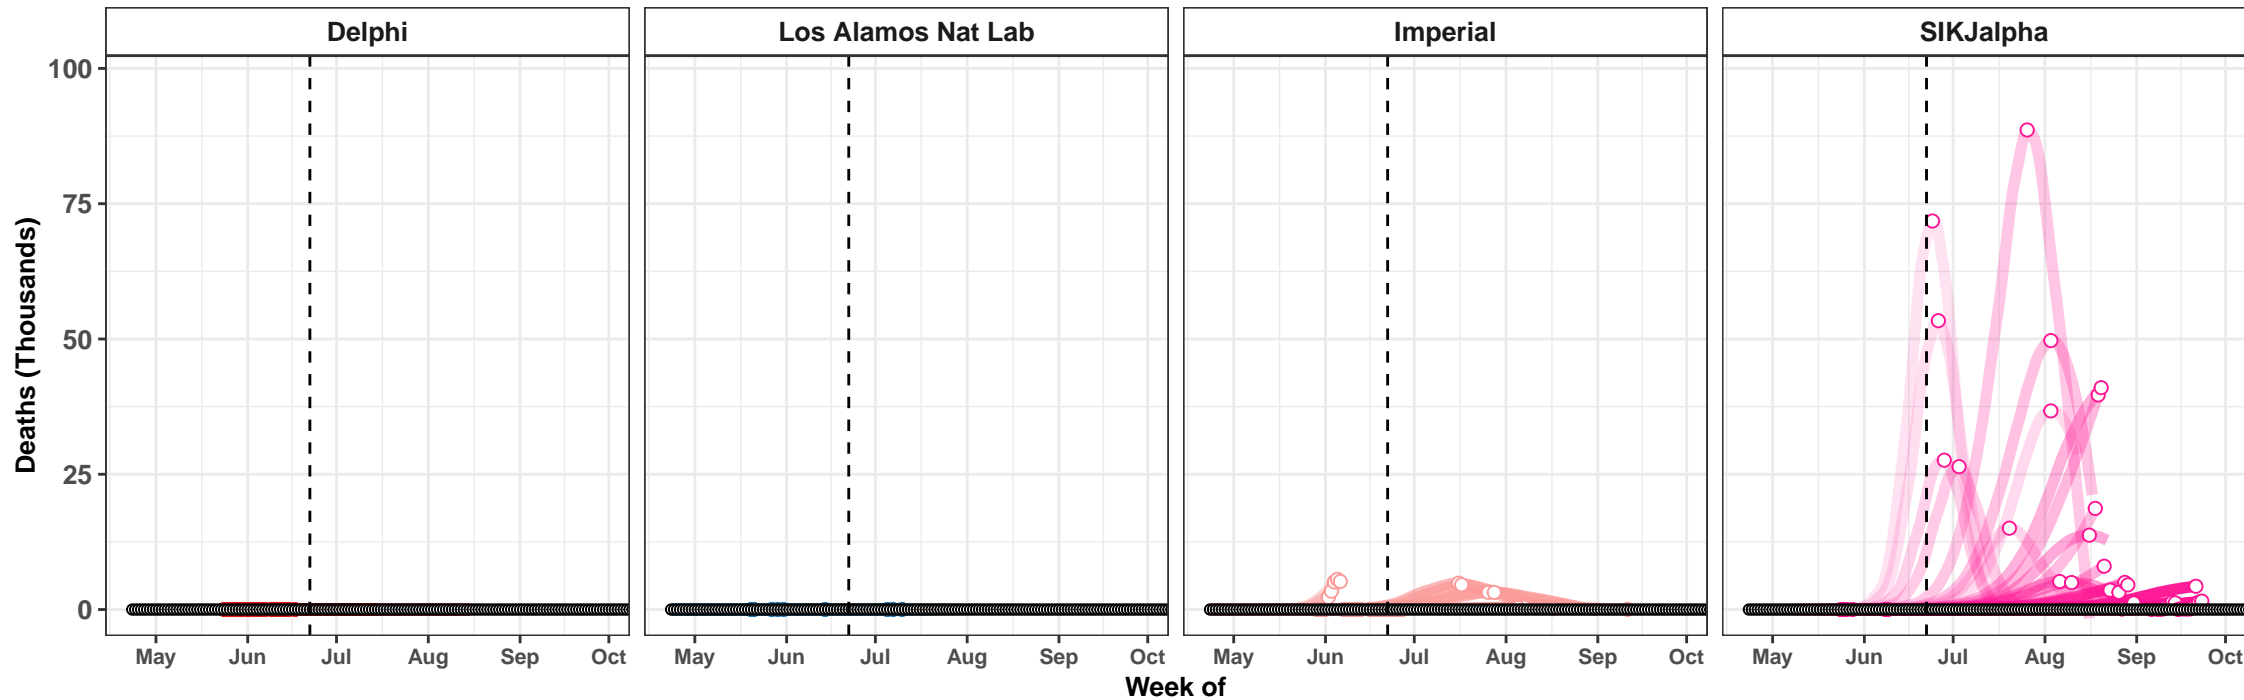

El Salvador – Smoothed Daily Deaths

Australia – Smoothed Daily Deaths

Libya – Smoothed Daily Deaths

Sudan – Smoothed Daily Deaths

Puerto Rico – Smoothed Daily Deaths

Serbia – Smoothed Daily Deaths

Imperial

Imperial

Venezuela – Smoothed Daily Deaths

Kuwait – Smoothed Daily Deaths

Actual and Predicted Peak

Azerbaijan – Smoothed Daily Deaths

Denmark – Smoothed Daily Deaths

Youyang Gu

IHME – Curve Fit

Youyang Gu

IHME – Curve Fit

Delaware – Smoothed Daily Deaths

District of Columbia – Smoothed Daily Deaths

Idaho – Smoothed Daily Deaths

Yemen – Smoothed Daily Deaths

Uzbekistan – Smoothed Daily Deaths

United Arab Emirates – Smoothed Daily Deaths

New Hampshire – Smoothed Daily Deaths

Finland – Smoothed Daily Deaths

Youyang Gu

IHME – Curve Fit

Youyang Gu

IHME – Curve Fit

Zambia – Smoothed Daily Deaths