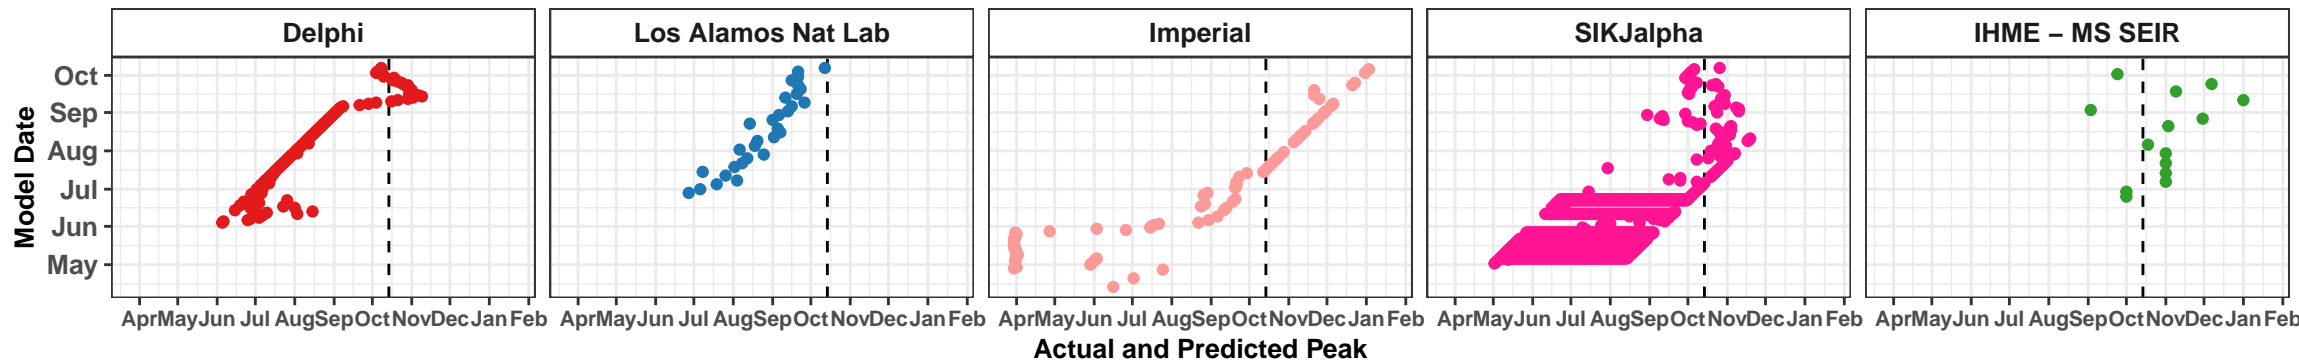

Kyrgyzstan – Smoothed Daily Deaths

Actual and Predicted Peak

Kansas – Smoothed Daily Deaths

New Mexico – Smoothed Daily Deaths

Kenya – Smoothed Daily Deaths

Macedonia – Smoothed Daily Deaths

Belarus – Smoothed Daily Deaths

El Salvador – Smoothed Daily Deaths

Australia – Smoothed Daily Deaths

Libya – Smoothed Daily Deaths

Sudan – Smoothed Daily Deaths

Puerto Rico – Smoothed Daily Deaths

Serbia – Smoothed Daily Deaths

Imperial

Imperial