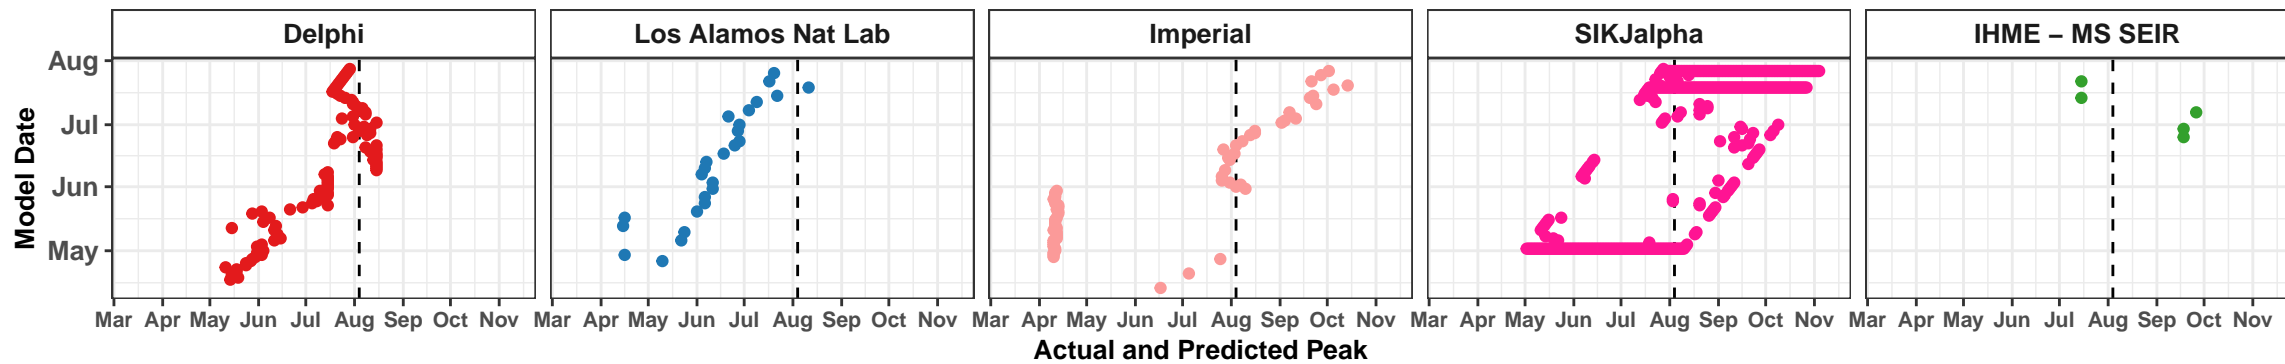

Kazakhstan – Smoothed Daily Deaths