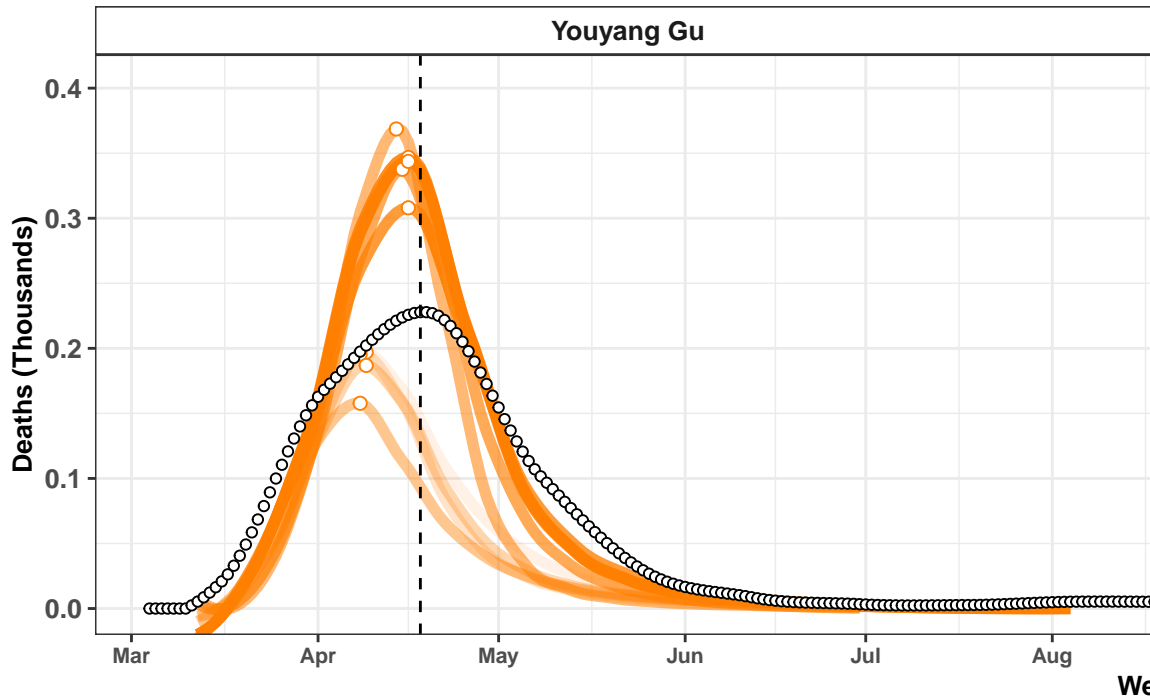

Belgium – Smoothed Daily Deaths