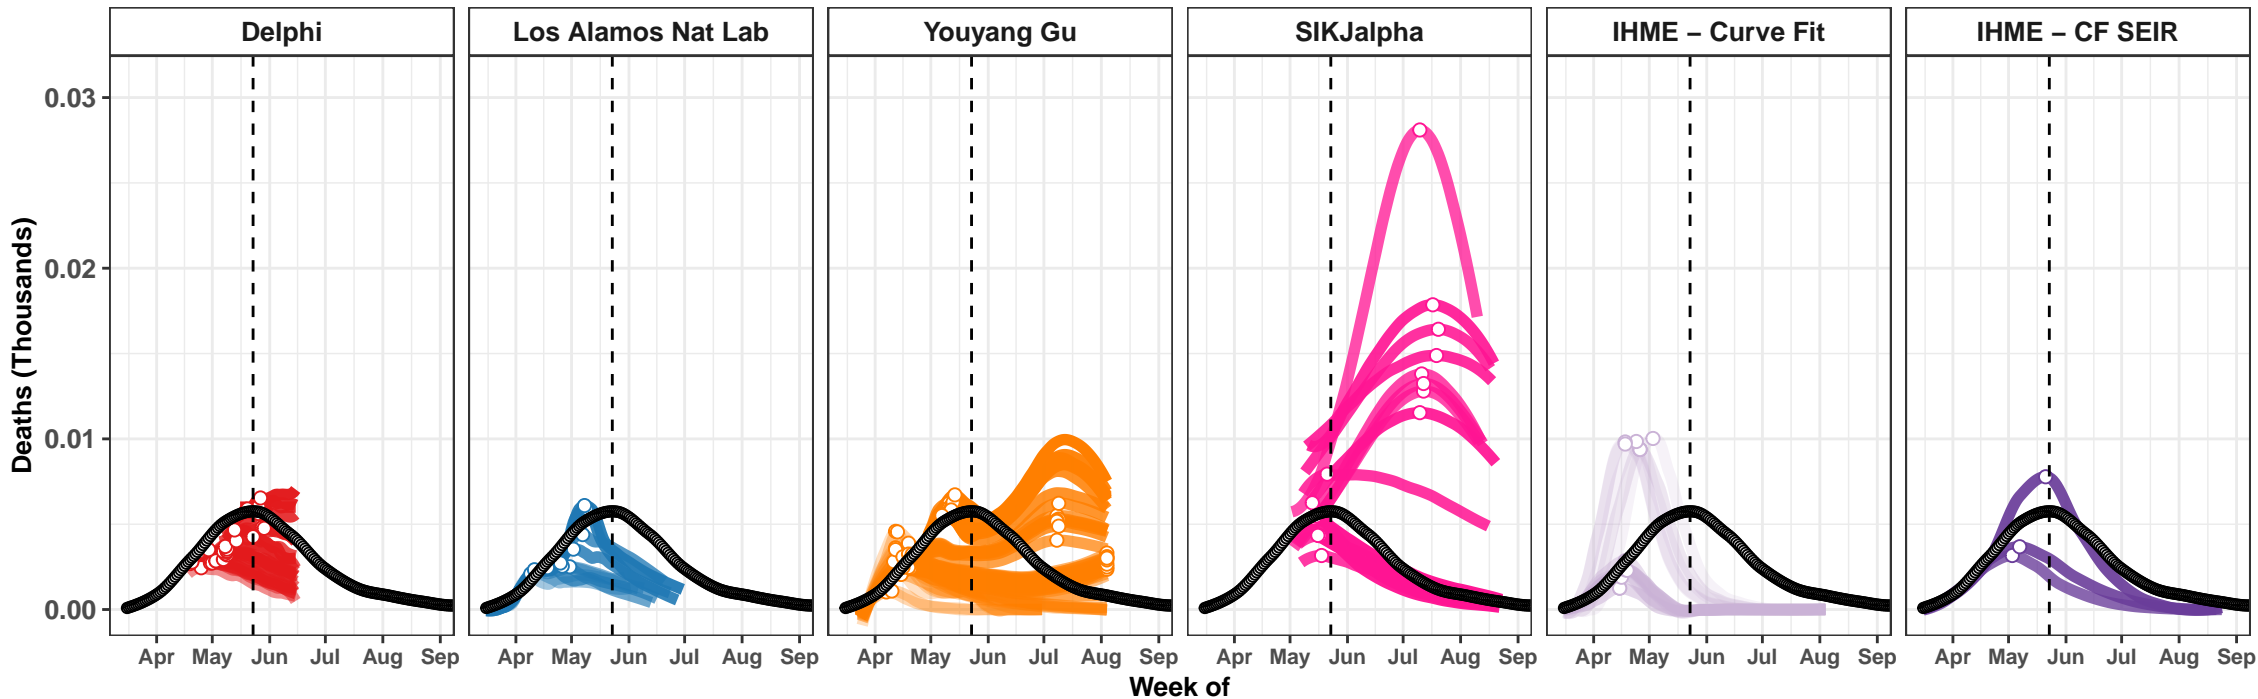

New Hampshire – Smoothed Daily Deaths