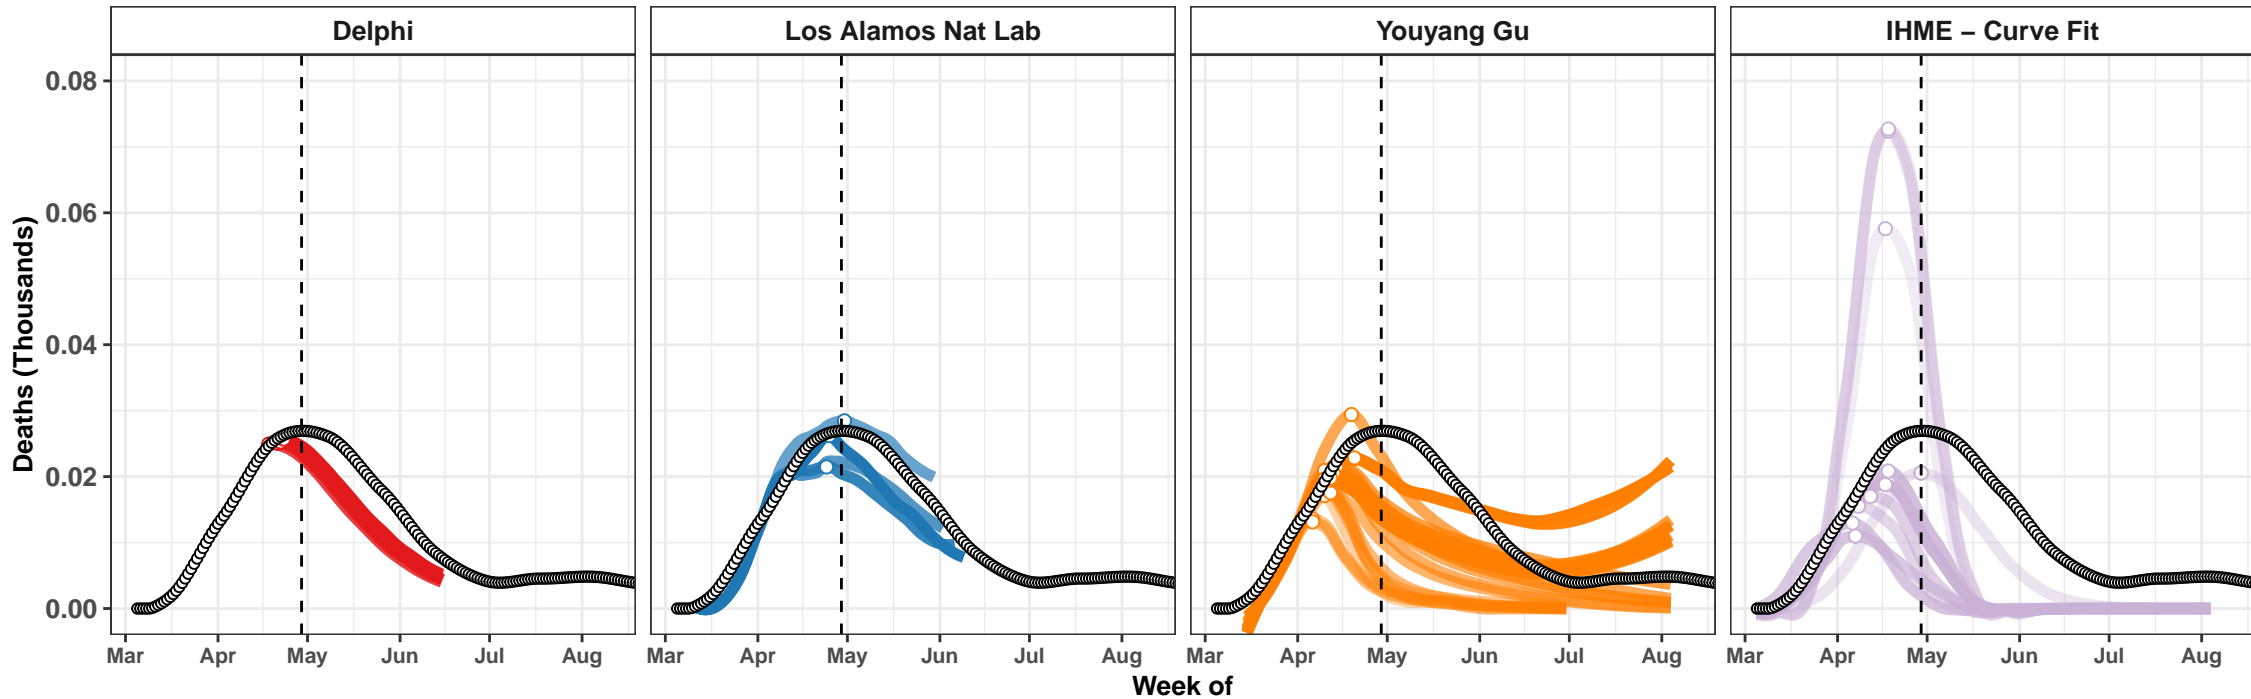

Colorado – Smoothed Daily Deaths