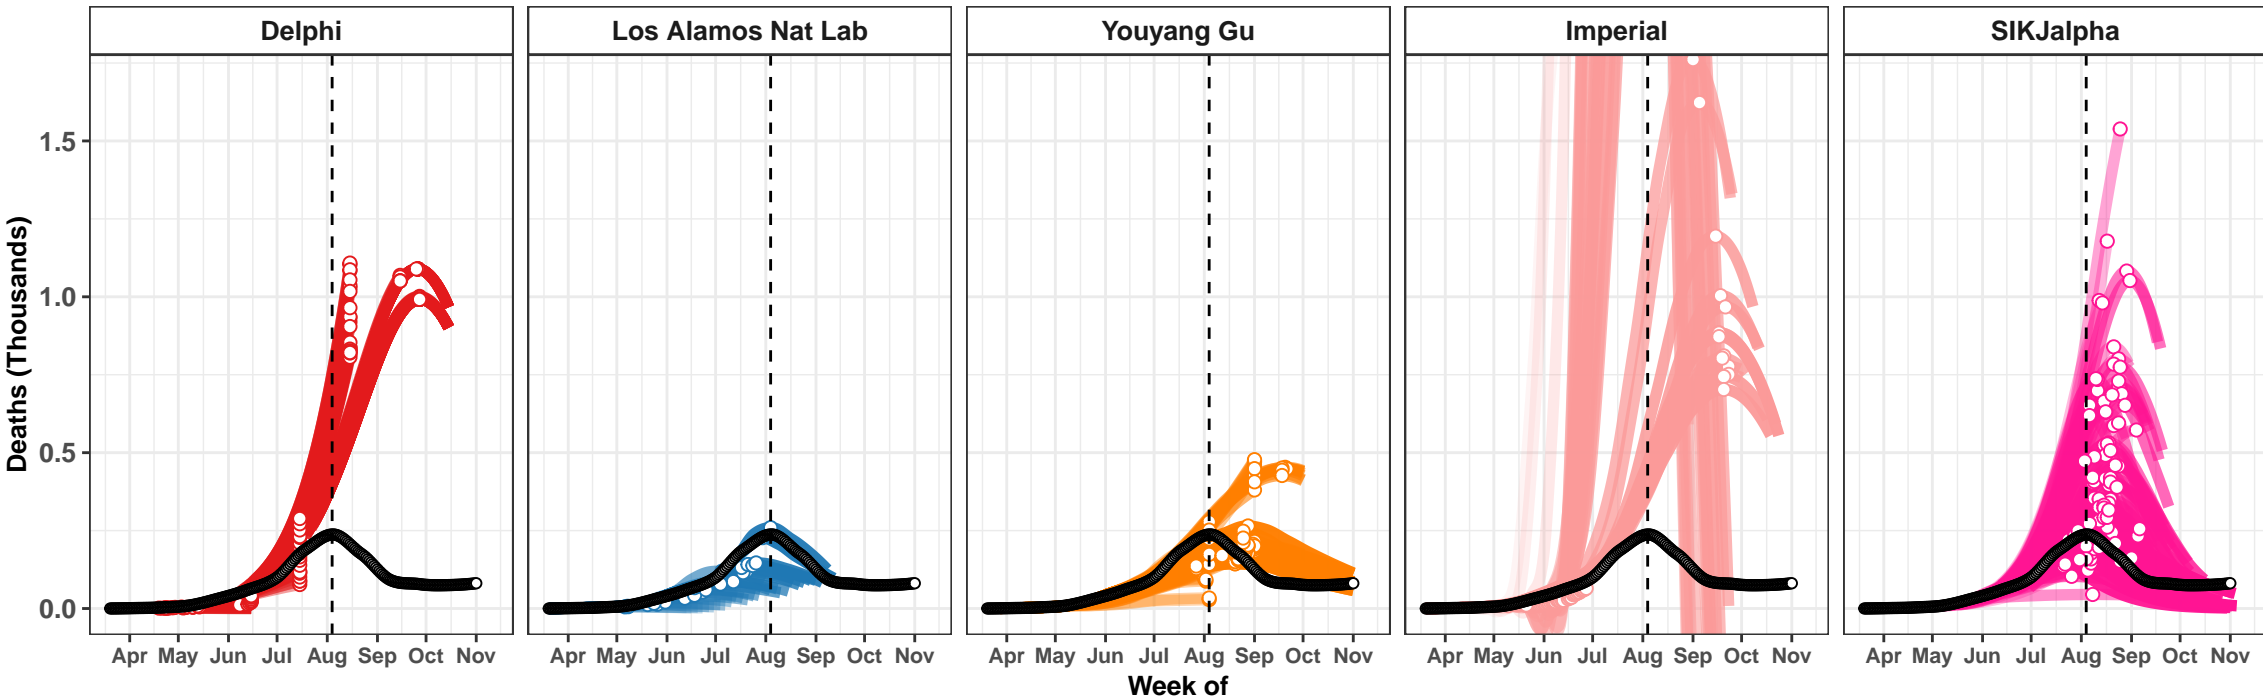

United States – Smoothed Daily Deaths

Brazil – Smoothed Daily Deaths

India – Smoothed Daily Deaths

Mexico – Smoothed Daily Deaths

United Kingdom – Smoothed Daily Deaths

France – Smoothed Daily Deaths

Peru – Smoothed Daily Deaths

New York – Smoothed Daily Deaths

Colombia – Smoothed Daily Deaths

Argentina – Smoothed Daily Deaths

Russian Federation – Smoothed Daily Deaths

South Africa – Smoothed Daily Deaths

Texas – Smoothed Daily Deaths

California – Smoothed Daily Deaths

Florida – Smoothed Daily Deaths

New Jersey – Smoothed Daily Deaths

Actual and Predicted Peak

Chile – Smoothed Daily Deaths

Indonesia – Smoothed Daily Deaths

Ecuador – Smoothed Daily Deaths