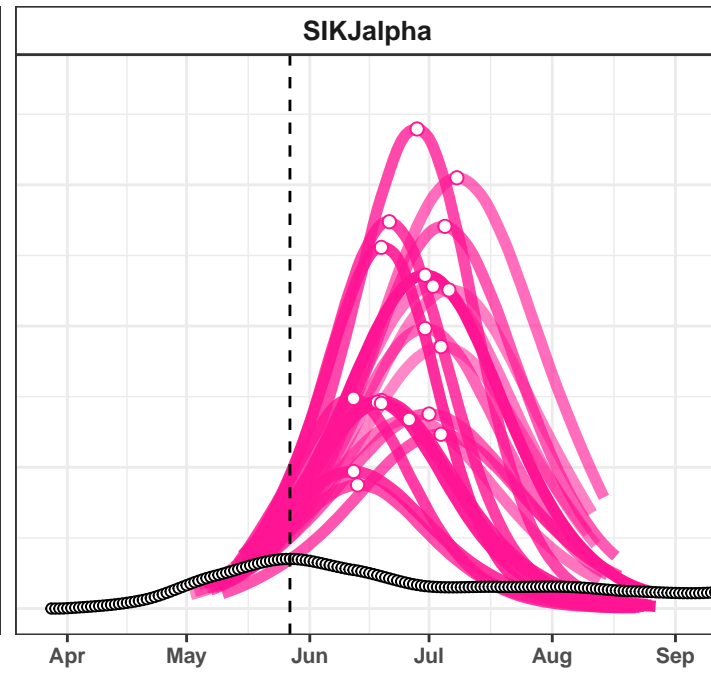

Kyrgyzstan – Smoothed Daily Deaths

Actual and Predicted Peak

Kansas – Smoothed Daily Deaths

New Mexico – Smoothed Daily Deaths

Kenya – Smoothed Daily Deaths

Macedonia – Smoothed Daily Deaths

Belarus – Smoothed Daily Deaths

El Salvador – Smoothed Daily Deaths

Australia – Smoothed Daily Deaths

Libya – Smoothed Daily Deaths

Sudan – Smoothed Daily Deaths

Puerto Rico – Smoothed Daily Deaths

Serbia – Smoothed Daily Deaths

Imperial

Imperial

Venezuela – Smoothed Daily Deaths

Kuwait – Smoothed Daily Deaths

Actual and Predicted Peak

Azerbaijan – Smoothed Daily Deaths

Denmark – Smoothed Daily Deaths

Youyang Gu

IHME – Curve Fit

Youyang Gu