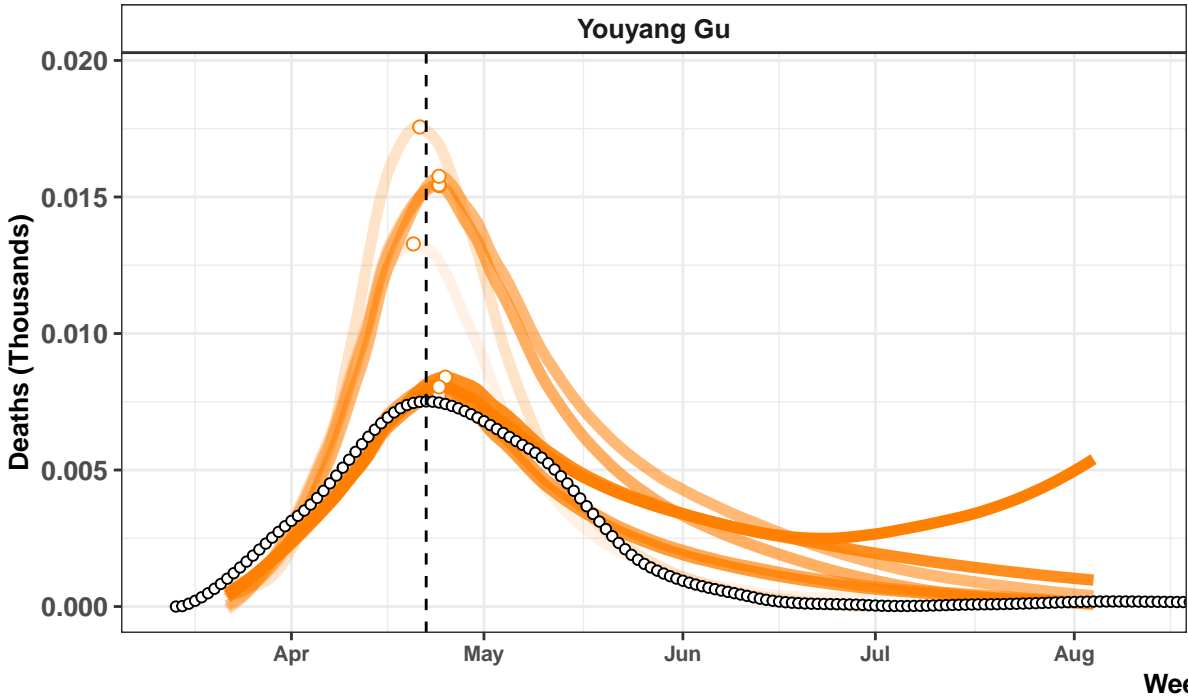

Youyang Gu

Finland – Smoothed Daily Deaths

Youyang Gu