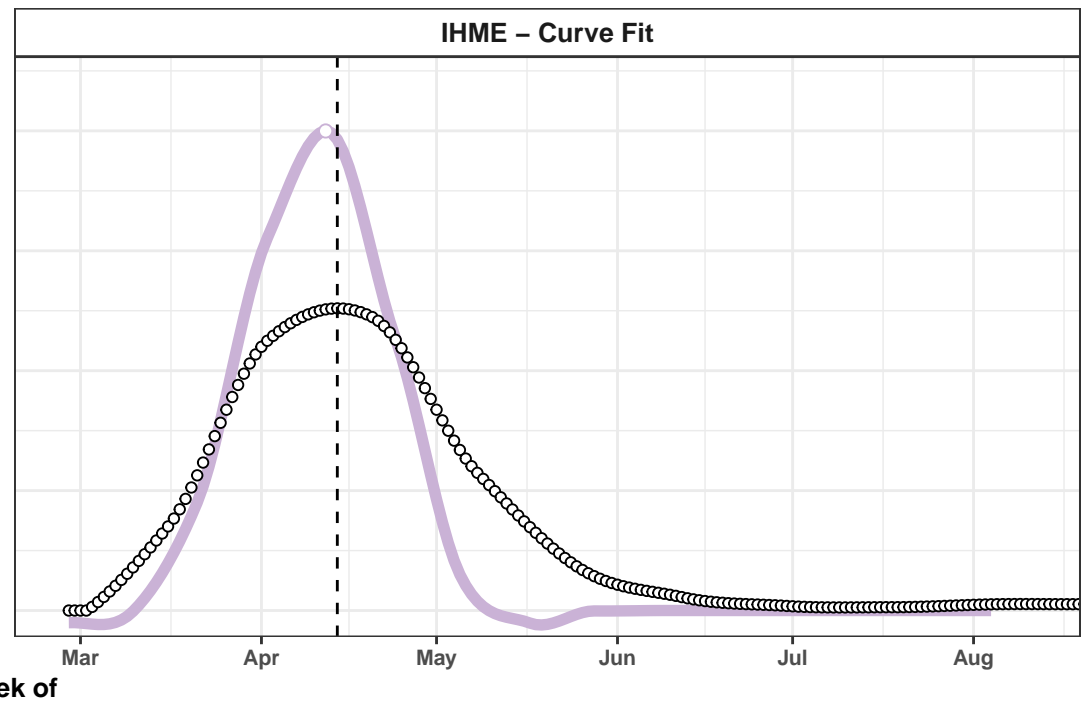

Pennsylvania – Smoothed Daily Deaths

Bolivia – Smoothed Daily Deaths

Georgia – Smoothed Daily Deaths

Actual and Predicted Peak

Michigan – Smoothed Daily Deaths

Ukraine – Smoothed Daily Deaths

Netherlands – Smoothed Daily Deaths