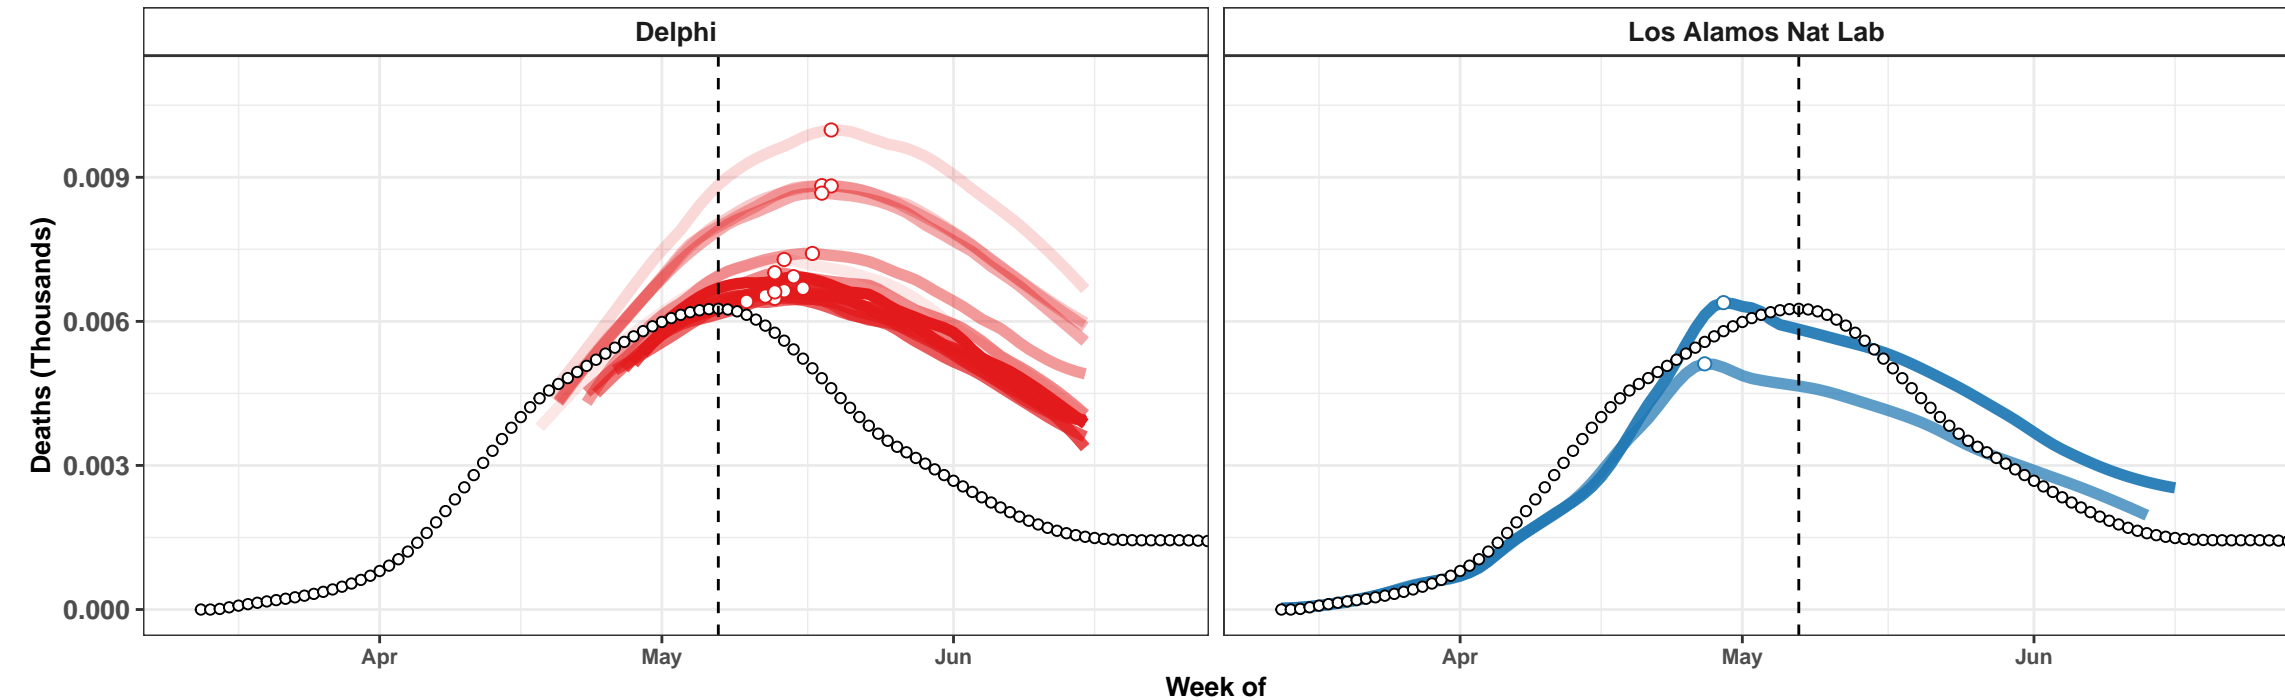

Venezuela – Smoothed Daily Deaths

Kuwait – Smoothed Daily Deaths

Actual and Predicted Peak

Azerbaijan – Smoothed Daily Deaths

Denmark – Smoothed Daily Deaths

Youyang Gu

IHME – Curve Fit

Youyang Gu

IHME – Curve Fit

Delaware – Smoothed Daily Deaths

District of Columbia – Smoothed Daily Deaths

Idaho – Smoothed Daily Deaths

Yemen – Smoothed Daily Deaths

Uzbekistan – Smoothed Daily Deaths

United Arab Emirates – Smoothed Daily Deaths

New Hampshire – Smoothed Daily Deaths

Finland – Smoothed Daily Deaths

Youyang Gu

IHME – Curve Fit

Youyang Gu

IHME – Curve Fit

Zambia – Smoothed Daily Deaths