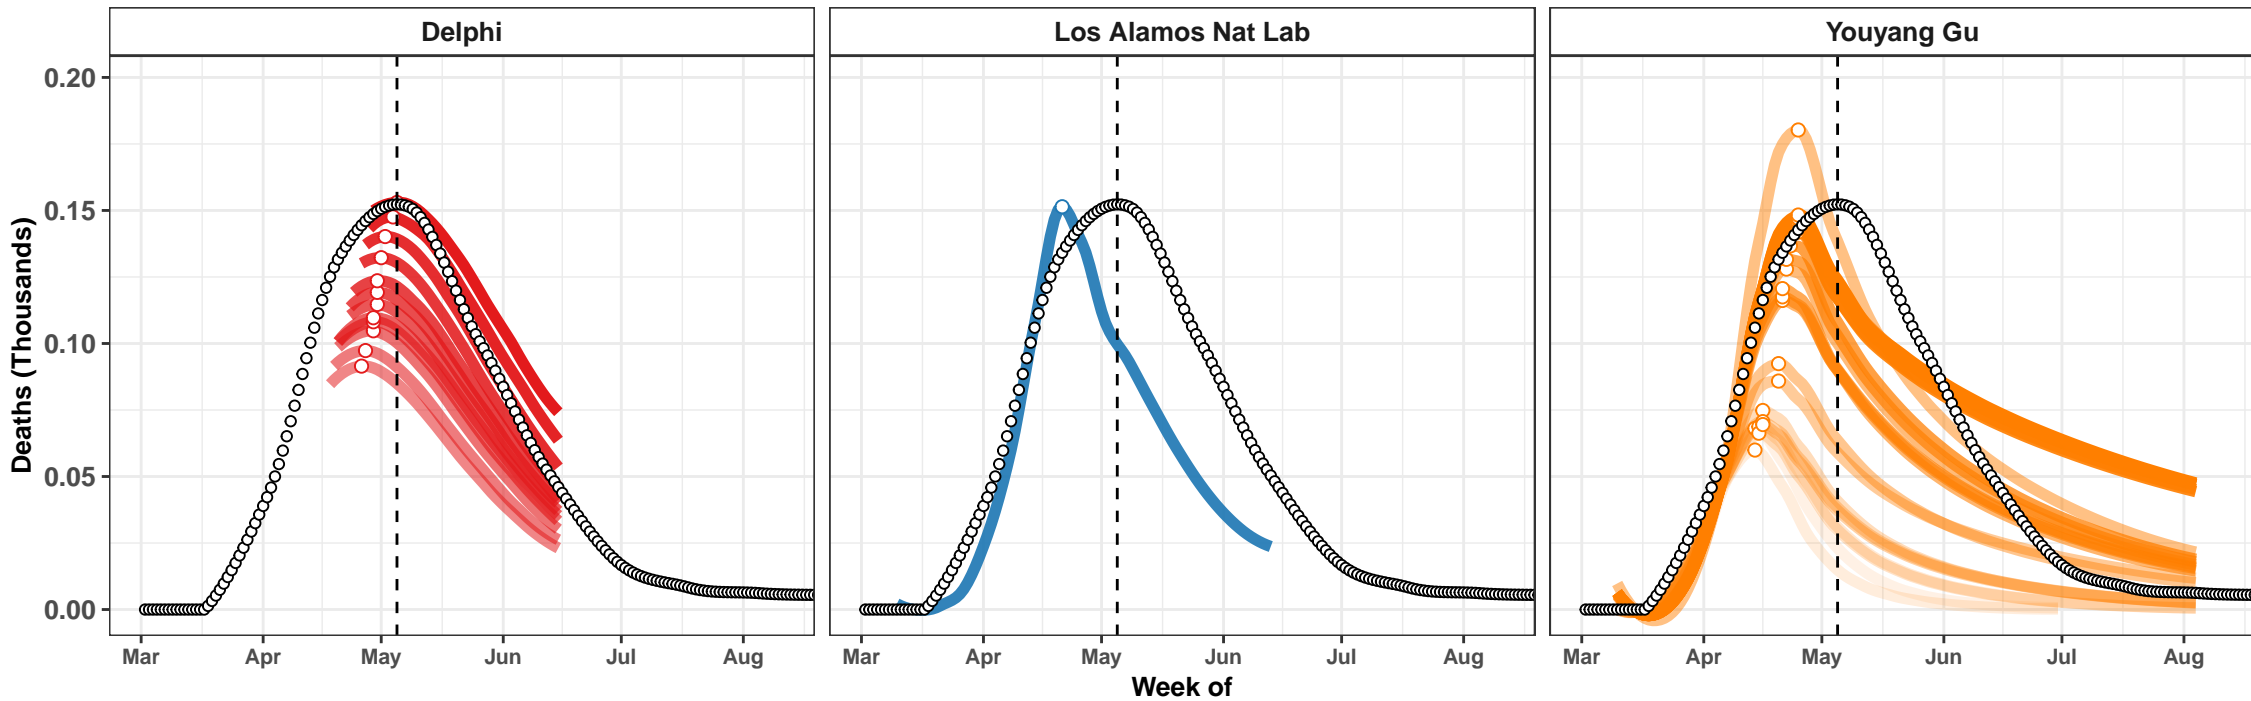

California – Smoothed Daily Deaths

Florida – Smoothed Daily Deaths

New Jersey – Smoothed Daily Deaths

Actual and Predicted Peak

Chile – Smoothed Daily Deaths

Indonesia – Smoothed Daily Deaths

Ecuador – Smoothed Daily Deaths

Belgium – Smoothed Daily Deaths

Iraq – Smoothed Daily Deaths

Germany – Smoothed Daily Deaths

Turkey – Smoothed Daily Deaths

Canada – Smoothed Daily Deaths

Illinois – Smoothed Daily Deaths

Massachusetts – Smoothed Daily Deaths

Pennsylvania – Smoothed Daily Deaths

Bolivia – Smoothed Daily Deaths

Georgia – Smoothed Daily Deaths

Actual and Predicted Peak

Michigan – Smoothed Daily Deaths

Ukraine – Smoothed Daily Deaths

Netherlands – Smoothed Daily Deaths