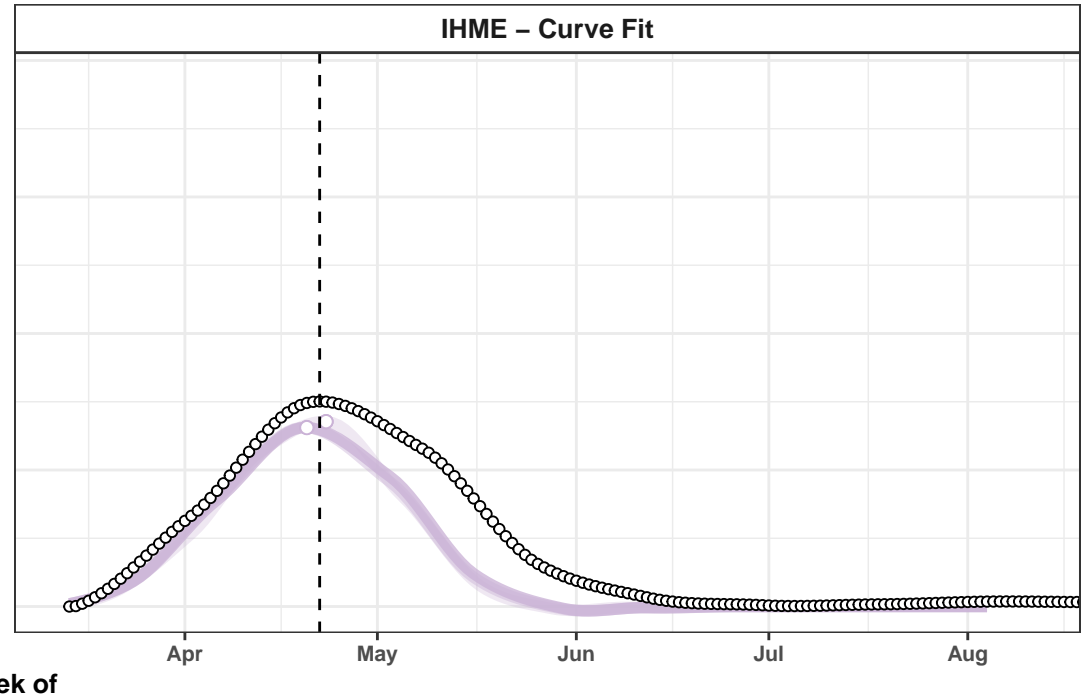

IHME – Curve Fit

Delaware – Smoothed Daily Deaths

District of Columbia – Smoothed Daily Deaths

Idaho – Smoothed Daily Deaths

Yemen – Smoothed Daily Deaths

Uzbekistan – Smoothed Daily Deaths

United Arab Emirates – Smoothed Daily Deaths

New Hampshire – Smoothed Daily Deaths

Finland – Smoothed Daily Deaths

Youyang Gu

IHME – Curve Fit

Youyang Gu

IHME – Curve Fit

Zambia – Smoothed Daily Deaths