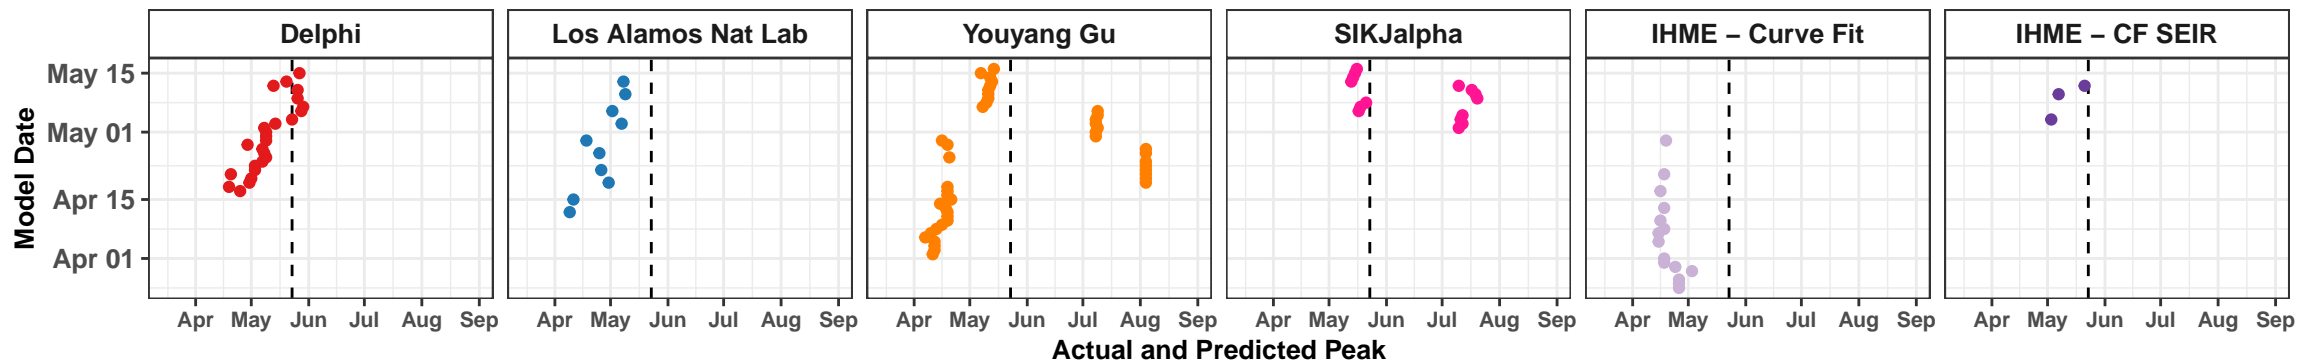

New Hampshire – Smoothed Daily Deaths