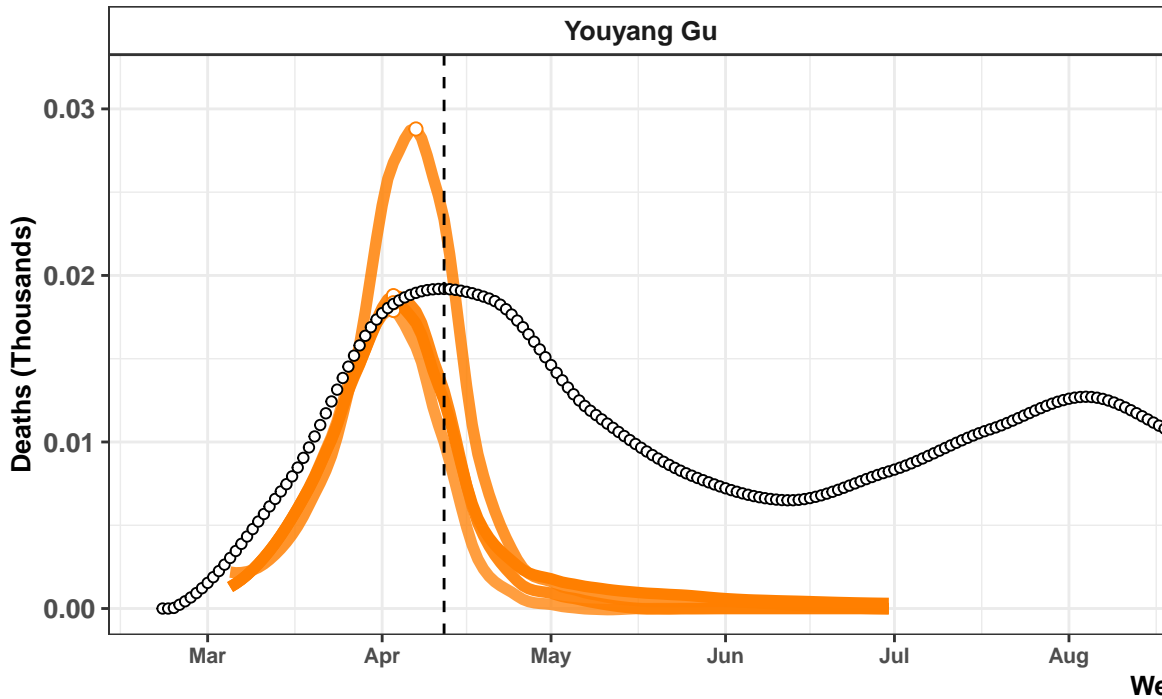

Washington – Smoothed Daily Deaths