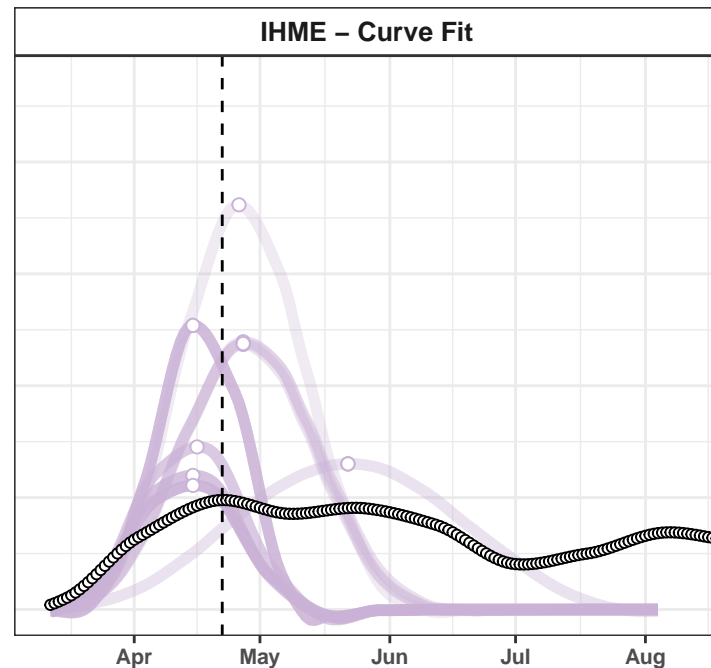

Minnesota – Smoothed Daily Deaths

Washington – Smoothed Daily Deaths

Colorado – Smoothed Daily Deaths

Dominican Republic – Smoothed Daily Deaths

Wisconsin – Smoothed Daily Deaths

Ireland – Smoothed Daily Deaths