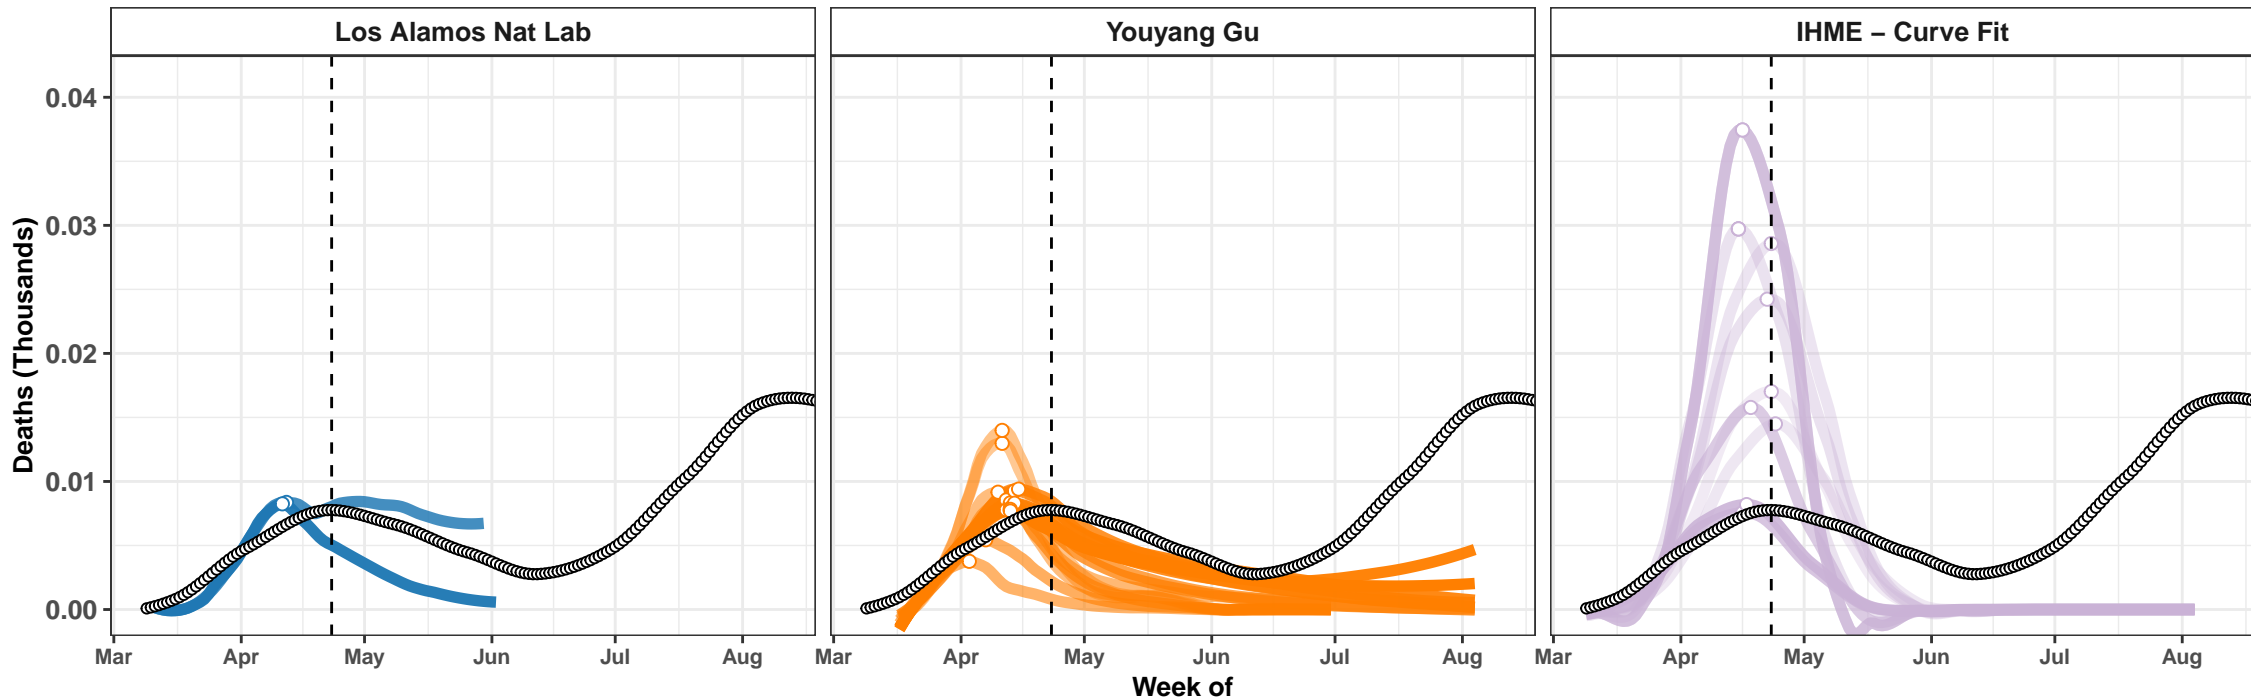

Kazakhstan – Smoothed Daily Deaths

Hungary – Smoothed Daily Deaths

Moldova – Smoothed Daily Deaths

Nevada – Smoothed Daily Deaths

Japan – Smoothed Daily Deaths

Delphi

Delphi

Iowa – Smoothed Daily Deaths