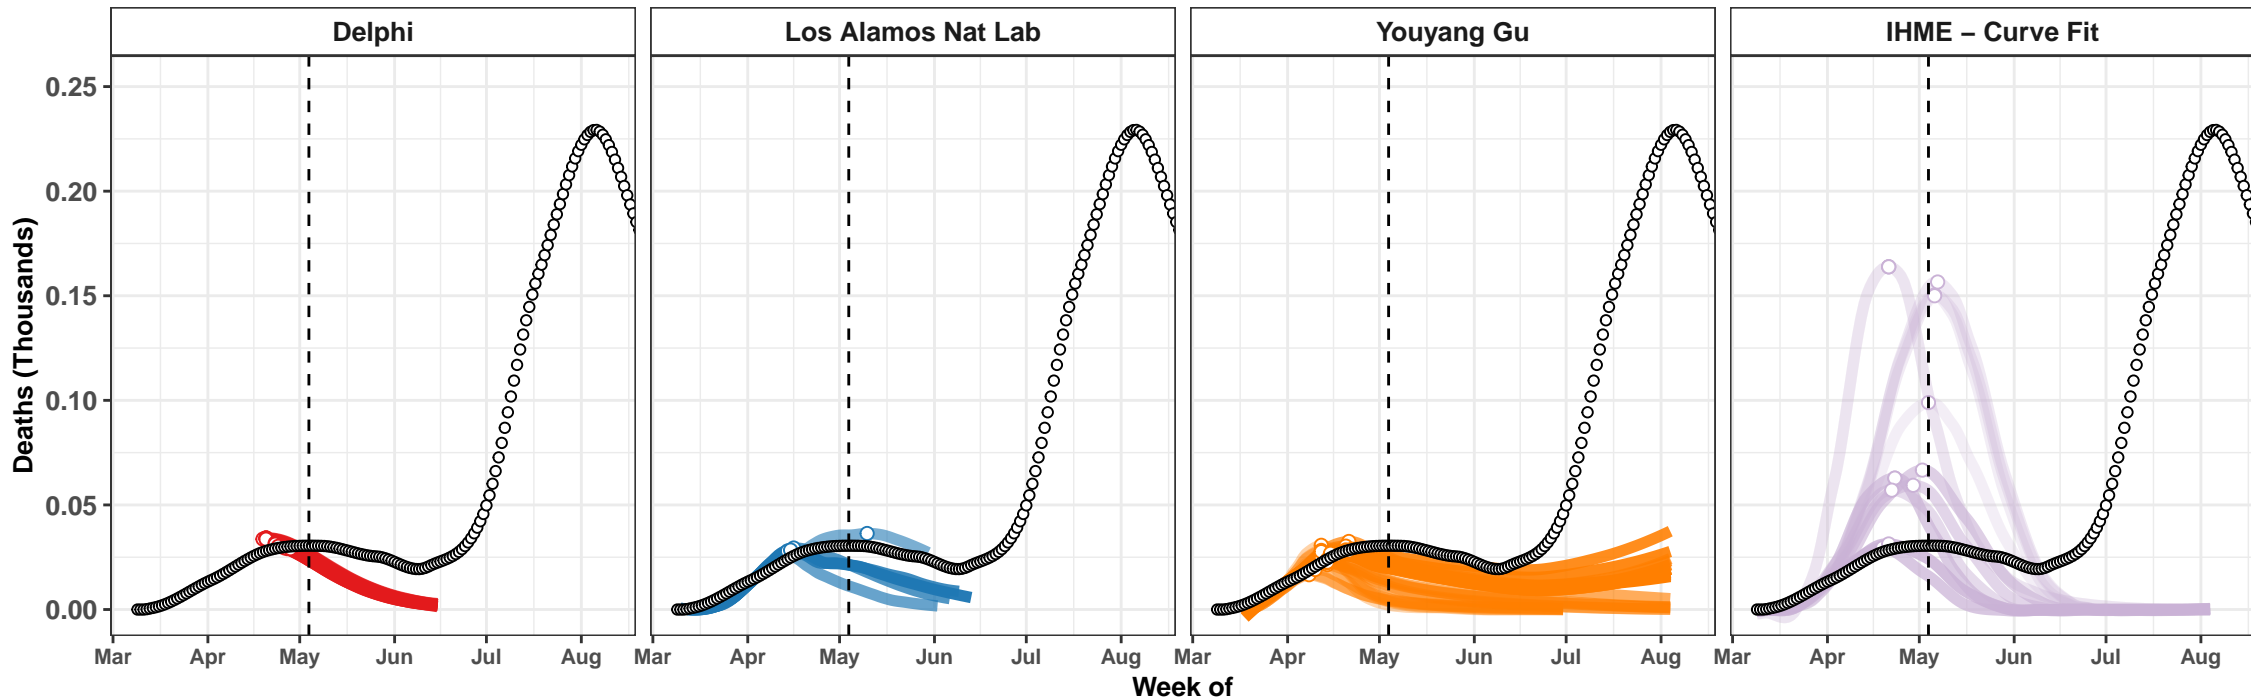

United States – Smoothed Daily Deaths

Brazil – Smoothed Daily Deaths

India – Smoothed Daily Deaths

Mexico – Smoothed Daily Deaths

United Kingdom – Smoothed Daily Deaths

France – Smoothed Daily Deaths

Peru – Smoothed Daily Deaths

New York – Smoothed Daily Deaths

Colombia – Smoothed Daily Deaths

Argentina – Smoothed Daily Deaths

Russian Federation – Smoothed Daily Deaths

South Africa – Smoothed Daily Deaths

Texas – Smoothed Daily Deaths

California – Smoothed Daily Deaths

Florida – Smoothed Daily Deaths

New Jersey – Smoothed Daily Deaths

Actual and Predicted Peak

Chile – Smoothed Daily Deaths

Indonesia – Smoothed Daily Deaths

Ecuador – Smoothed Daily Deaths