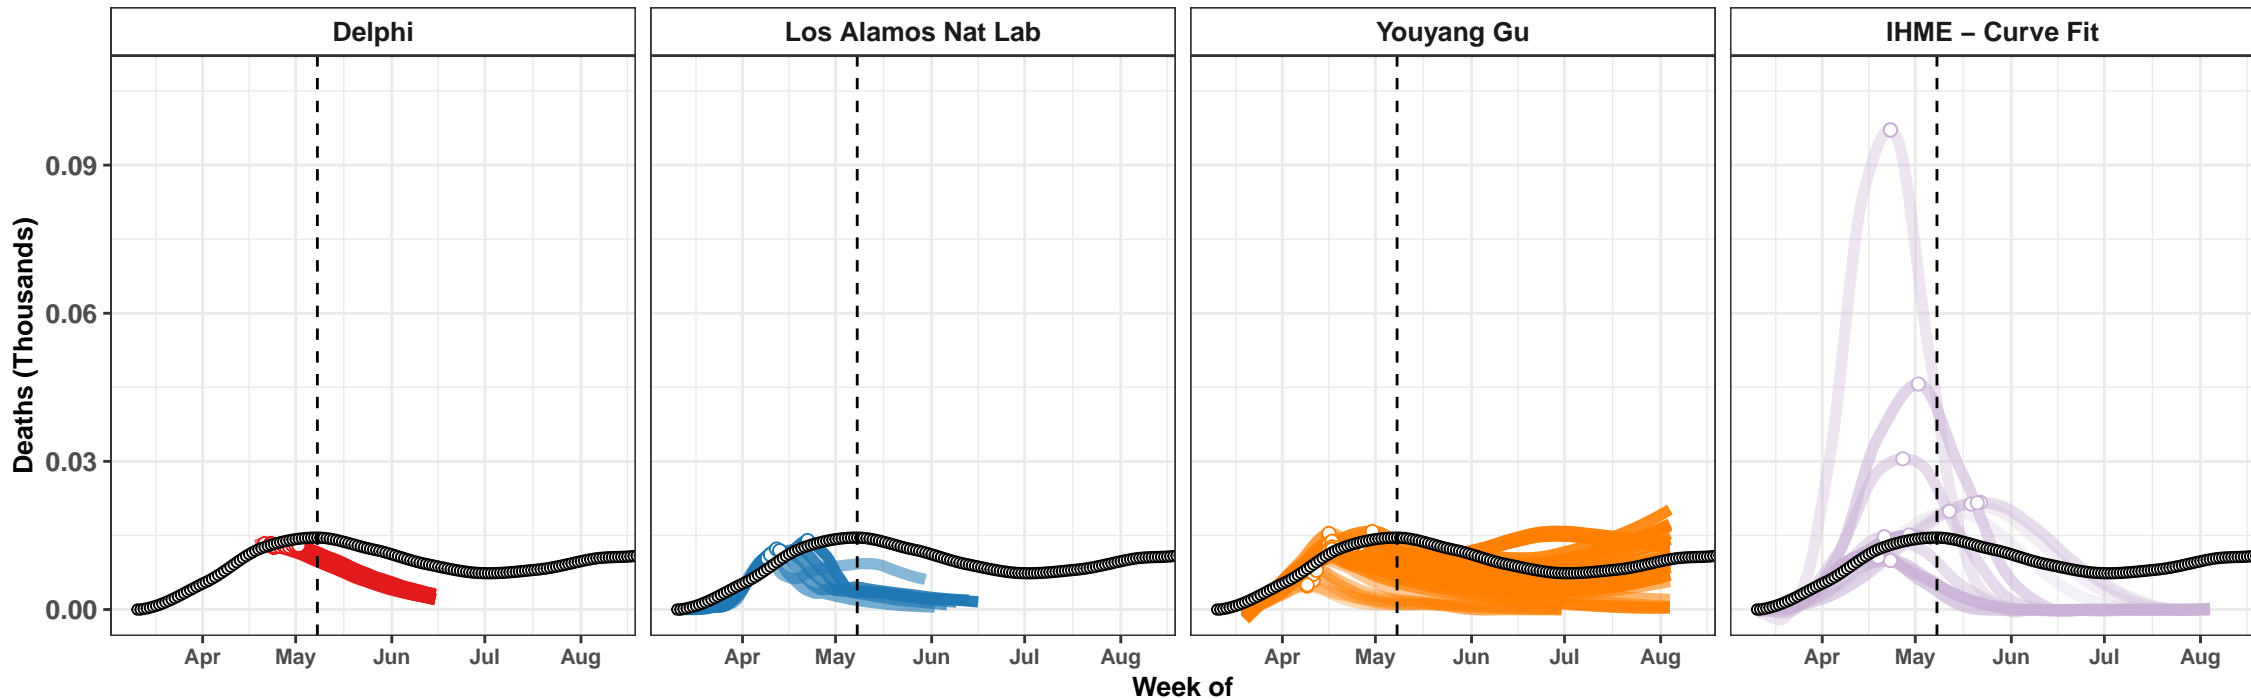

Missouri – Smoothed Daily Deaths