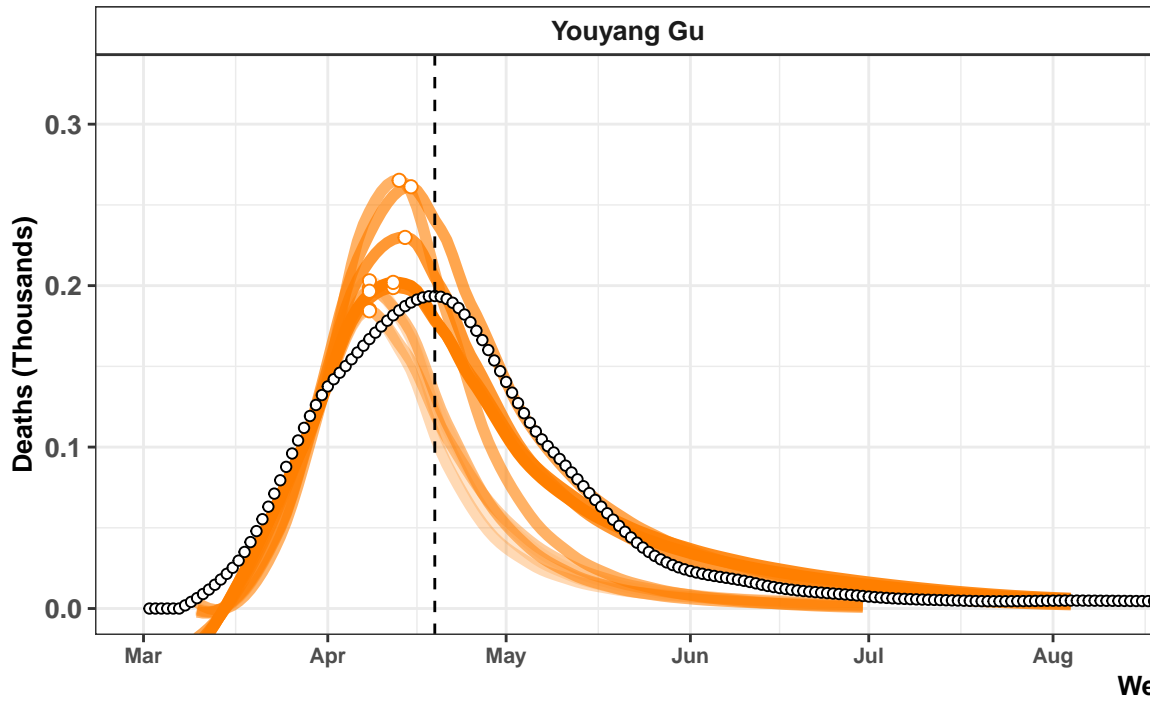

Germany – Smoothed Daily Deaths