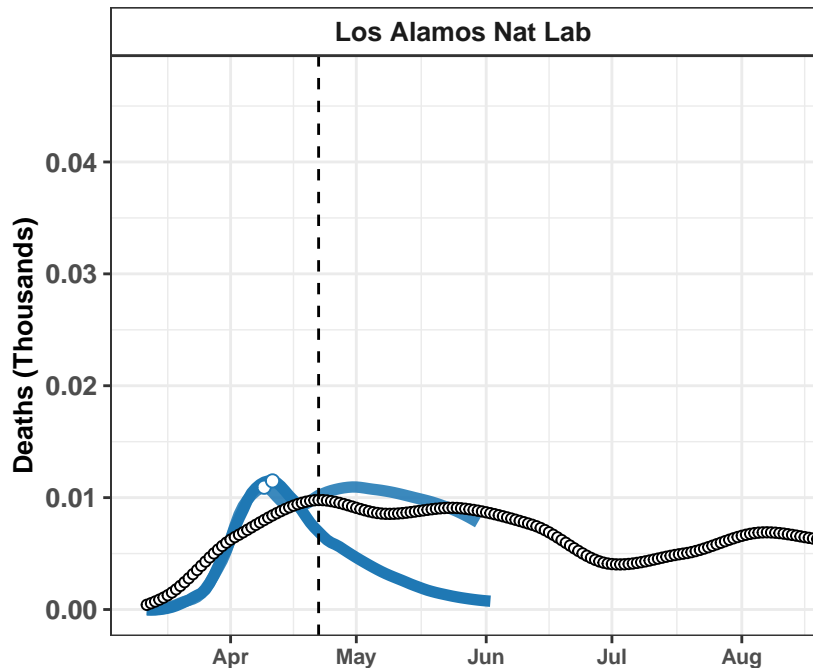

Mississippi – Smoothed Daily Deaths

Tennessee – Smoothed Daily Deaths

Missouri – Smoothed Daily Deaths

Alabama – Smoothed Daily Deaths

Panama – Smoothed Daily Deaths

Honduras – Smoothed Daily Deaths

Portugal – Smoothed Daily Deaths

Minnesota – Smoothed Daily Deaths

Washington – Smoothed Daily Deaths

Colorado – Smoothed Daily Deaths

Dominican Republic – Smoothed Daily Deaths

Wisconsin – Smoothed Daily Deaths

Ireland – Smoothed Daily Deaths