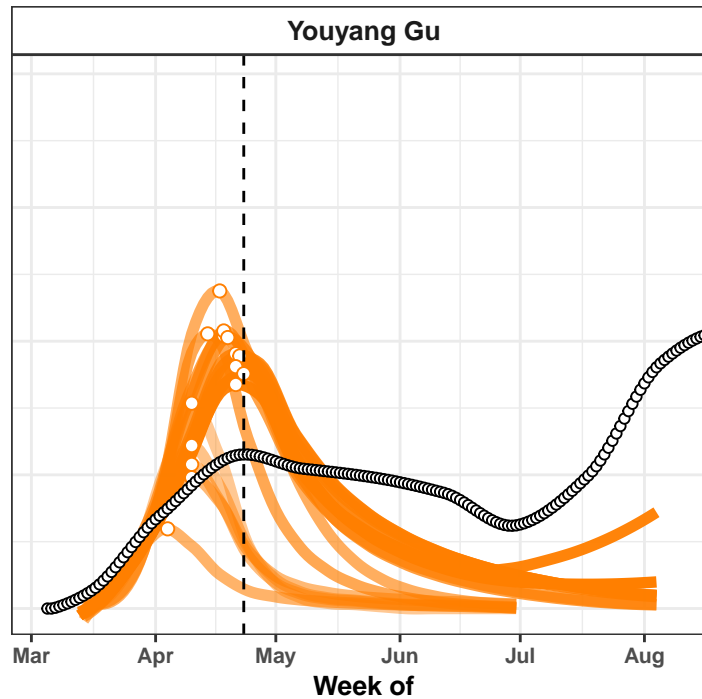

California – Smoothed Daily Deaths

Florida – Smoothed Daily Deaths

New Jersey – Smoothed Daily Deaths

Actual and Predicted Peak

Chile – Smoothed Daily Deaths

Indonesia – Smoothed Daily Deaths

Ecuador – Smoothed Daily Deaths

Belgium – Smoothed Daily Deaths

Iraq – Smoothed Daily Deaths

Germany – Smoothed Daily Deaths

Turkey – Smoothed Daily Deaths

Canada – Smoothed Daily Deaths

Illinois – Smoothed Daily Deaths

Massachusetts – Smoothed Daily Deaths

Pennsylvania – Smoothed Daily Deaths

Bolivia – Smoothed Daily Deaths

Georgia – Smoothed Daily Deaths

Actual and Predicted Peak

Michigan – Smoothed Daily Deaths

Ukraine – Smoothed Daily Deaths

Netherlands – Smoothed Daily Deaths