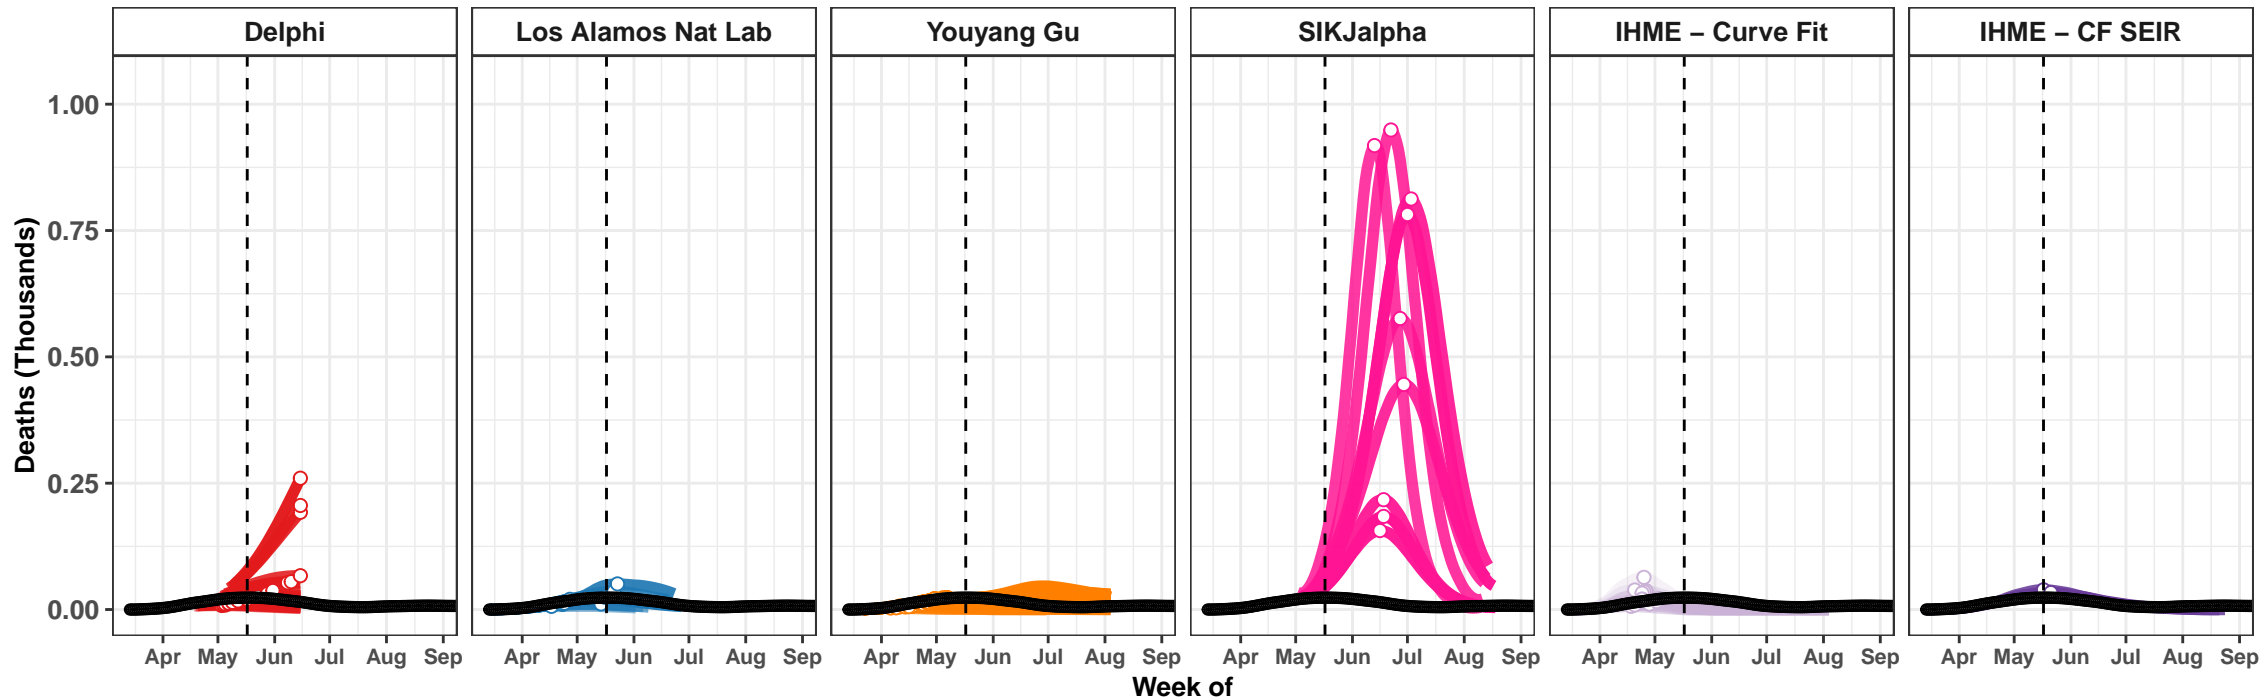

Minnesota – Smoothed Daily Deaths