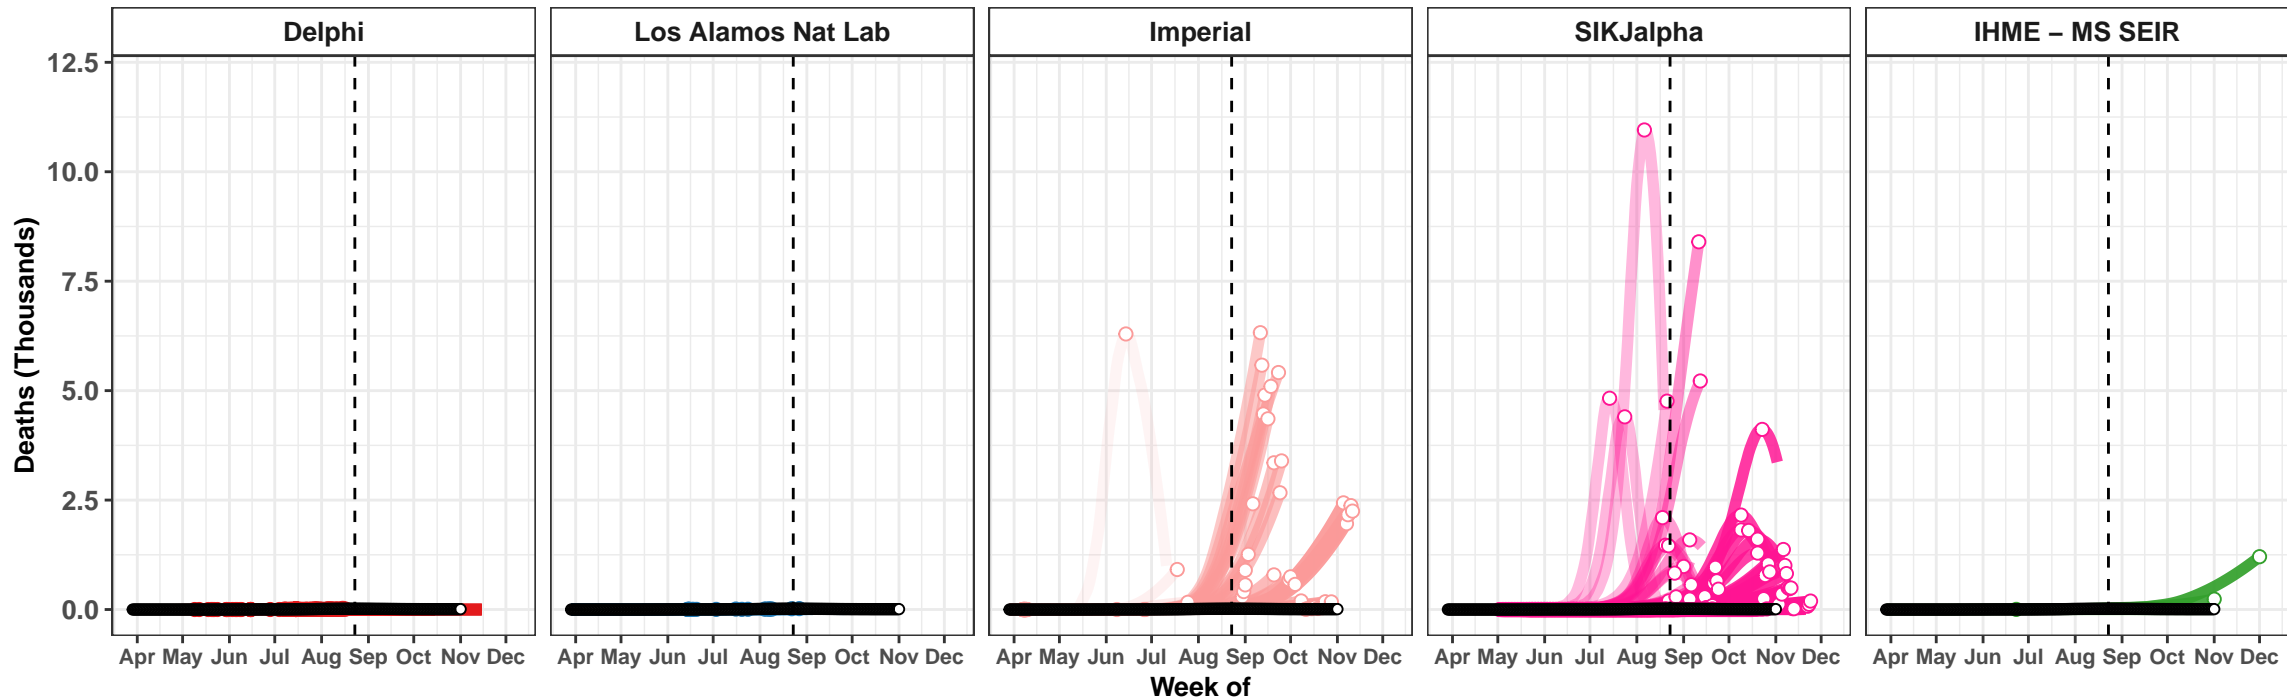

Kazakhstan – Smoothed Daily Deaths

Hungary – Smoothed Daily Deaths

Moldova – Smoothed Daily Deaths

Nevada – Smoothed Daily Deaths

Japan – Smoothed Daily Deaths

Delphi

Delphi

Iowa – Smoothed Daily Deaths

Kentucky – Smoothed Daily Deaths

Afghanistan – Smoothed Daily Deaths

Ethiopia – Smoothed Daily Deaths

Paraguay – Smoothed Daily Deaths

Costa Rica – Smoothed Daily Deaths

Armenia – Smoothed Daily Deaths

Oklahoma – Smoothed Daily Deaths