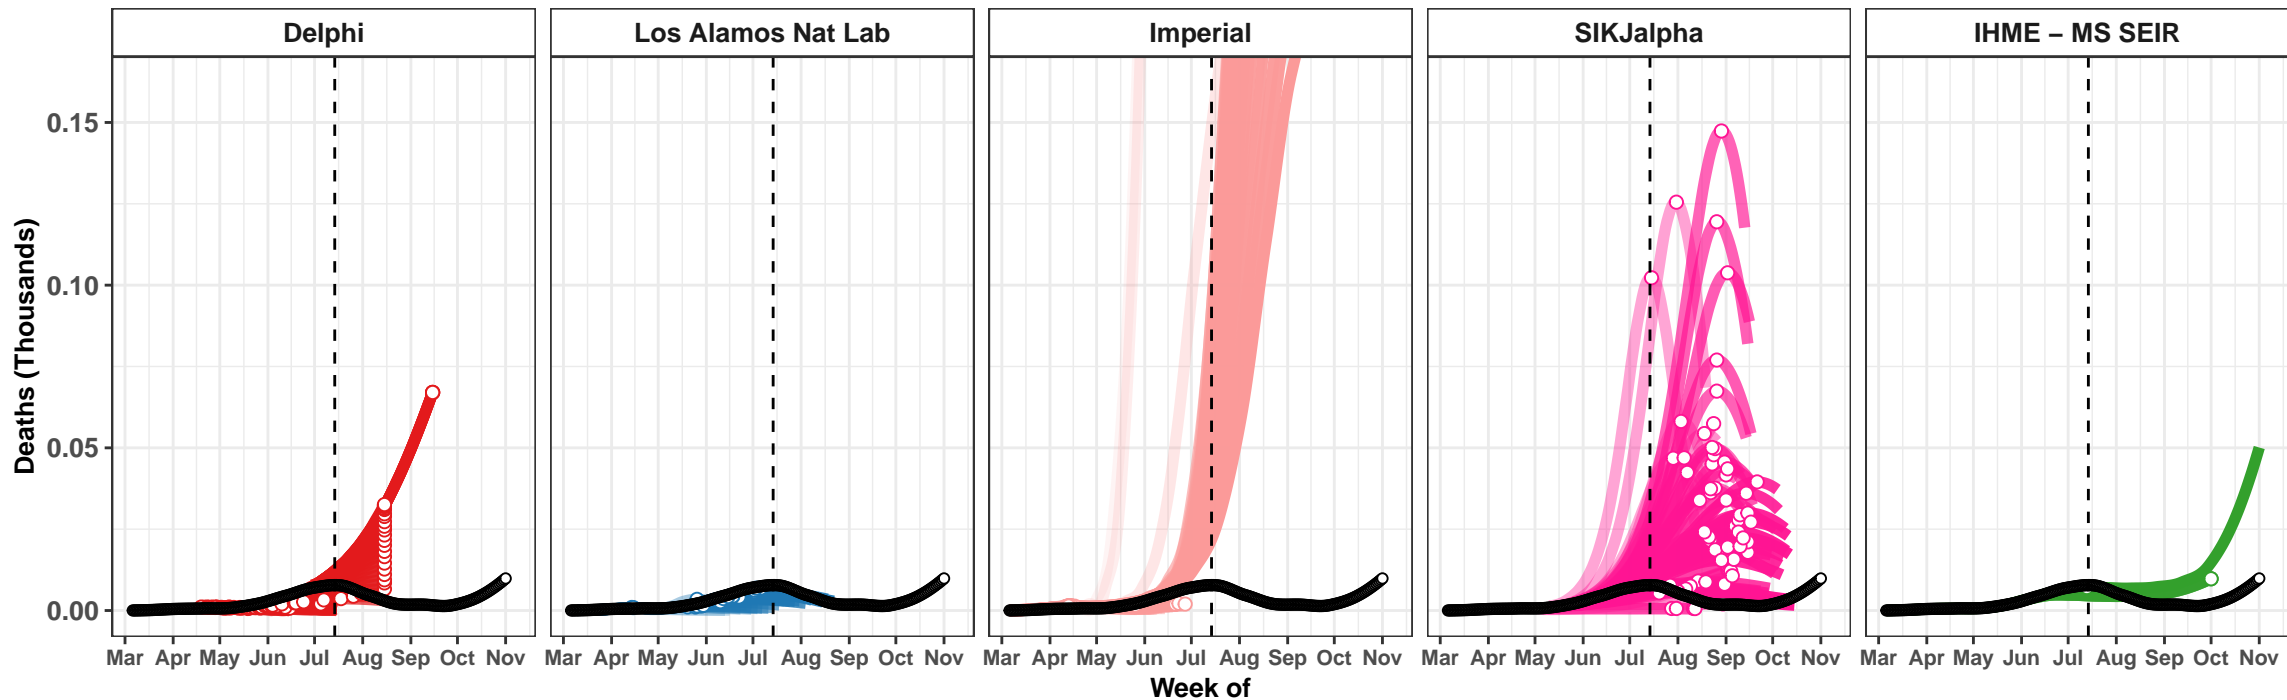

El Salvador – Smoothed Daily Deaths

Australia – Smoothed Daily Deaths

Libya – Smoothed Daily Deaths

Sudan – Smoothed Daily Deaths

Puerto Rico – Smoothed Daily Deaths

Serbia – Smoothed Daily Deaths

Imperial

Imperial

Venezuela – Smoothed Daily Deaths

Kuwait – Smoothed Daily Deaths

Actual and Predicted Peak

Azerbaijan – Smoothed Daily Deaths

Denmark – Smoothed Daily Deaths

Youyang Gu

IHME – Curve Fit

Youyang Gu

IHME – Curve Fit

Delaware – Smoothed Daily Deaths

District of Columbia – Smoothed Daily Deaths

Idaho – Smoothed Daily Deaths

Yemen – Smoothed Daily Deaths

Uzbekistan – Smoothed Daily Deaths

United Arab Emirates – Smoothed Daily Deaths