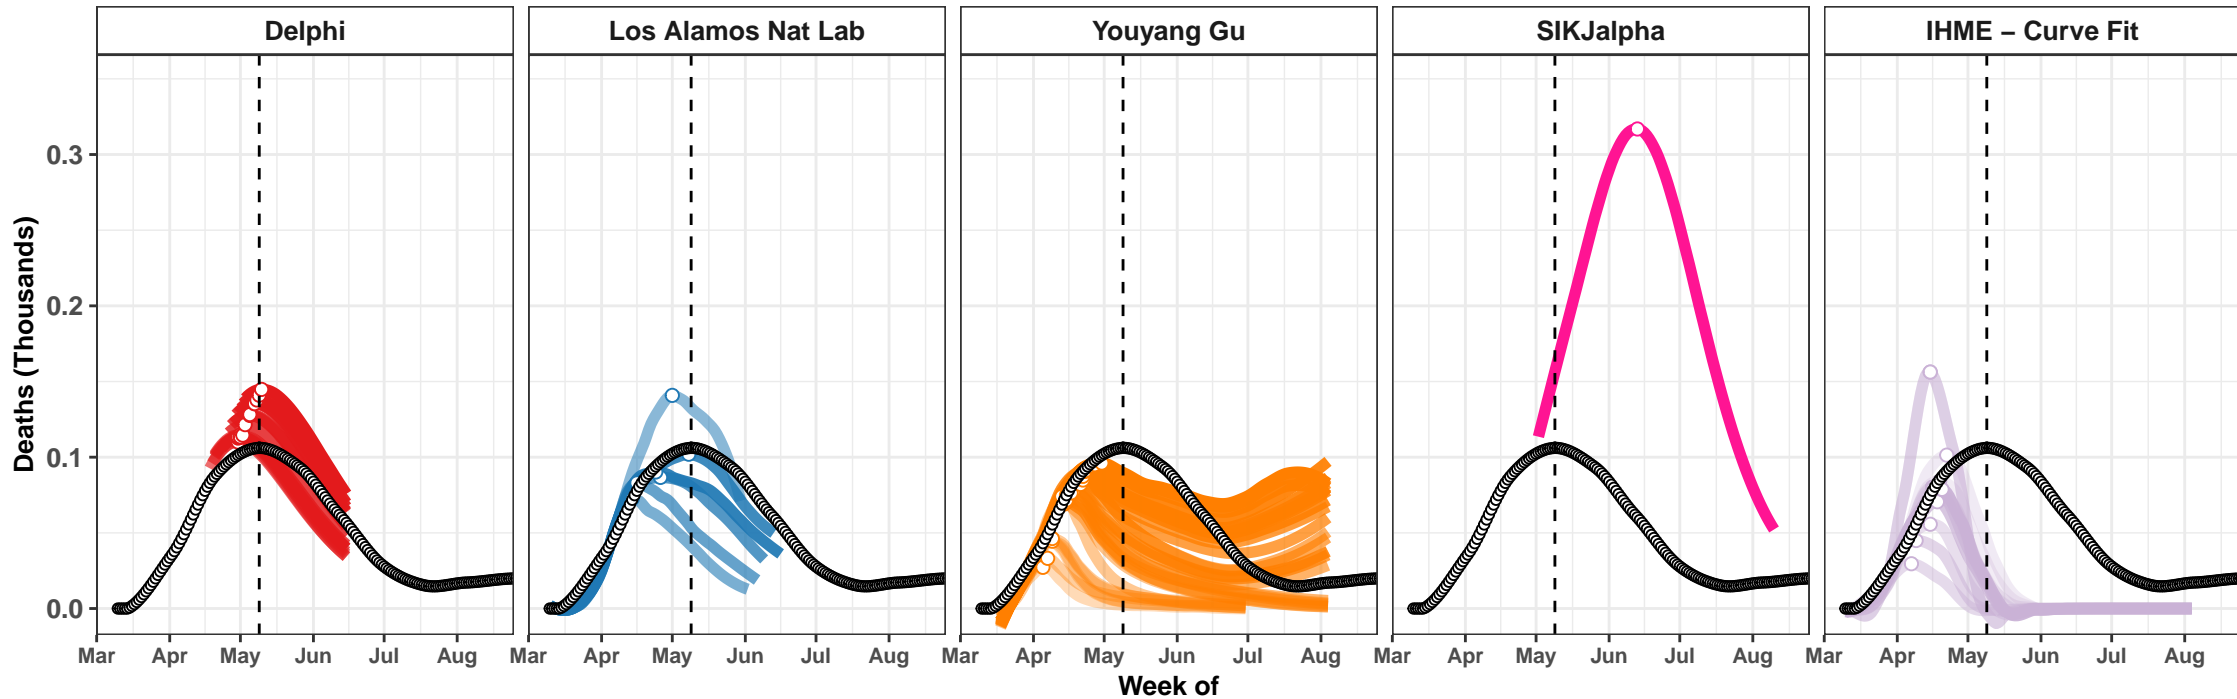

California – Smoothed Daily Deaths

Florida – Smoothed Daily Deaths

New Jersey – Smoothed Daily Deaths

Actual and Predicted Peak

Chile – Smoothed Daily Deaths

Indonesia – Smoothed Daily Deaths

Ecuador – Smoothed Daily Deaths

Belgium – Smoothed Daily Deaths

Iraq – Smoothed Daily Deaths

Germany – Smoothed Daily Deaths

Turkey – Smoothed Daily Deaths

Canada – Smoothed Daily Deaths

Illinois – Smoothed Daily Deaths

Massachusetts – Smoothed Daily Deaths

Pennsylvania – Smoothed Daily Deaths

Bolivia – Smoothed Daily Deaths

Georgia – Smoothed Daily Deaths

Actual and Predicted Peak

Michigan – Smoothed Daily Deaths

Ukraine – Smoothed Daily Deaths

Netherlands – Smoothed Daily Deaths