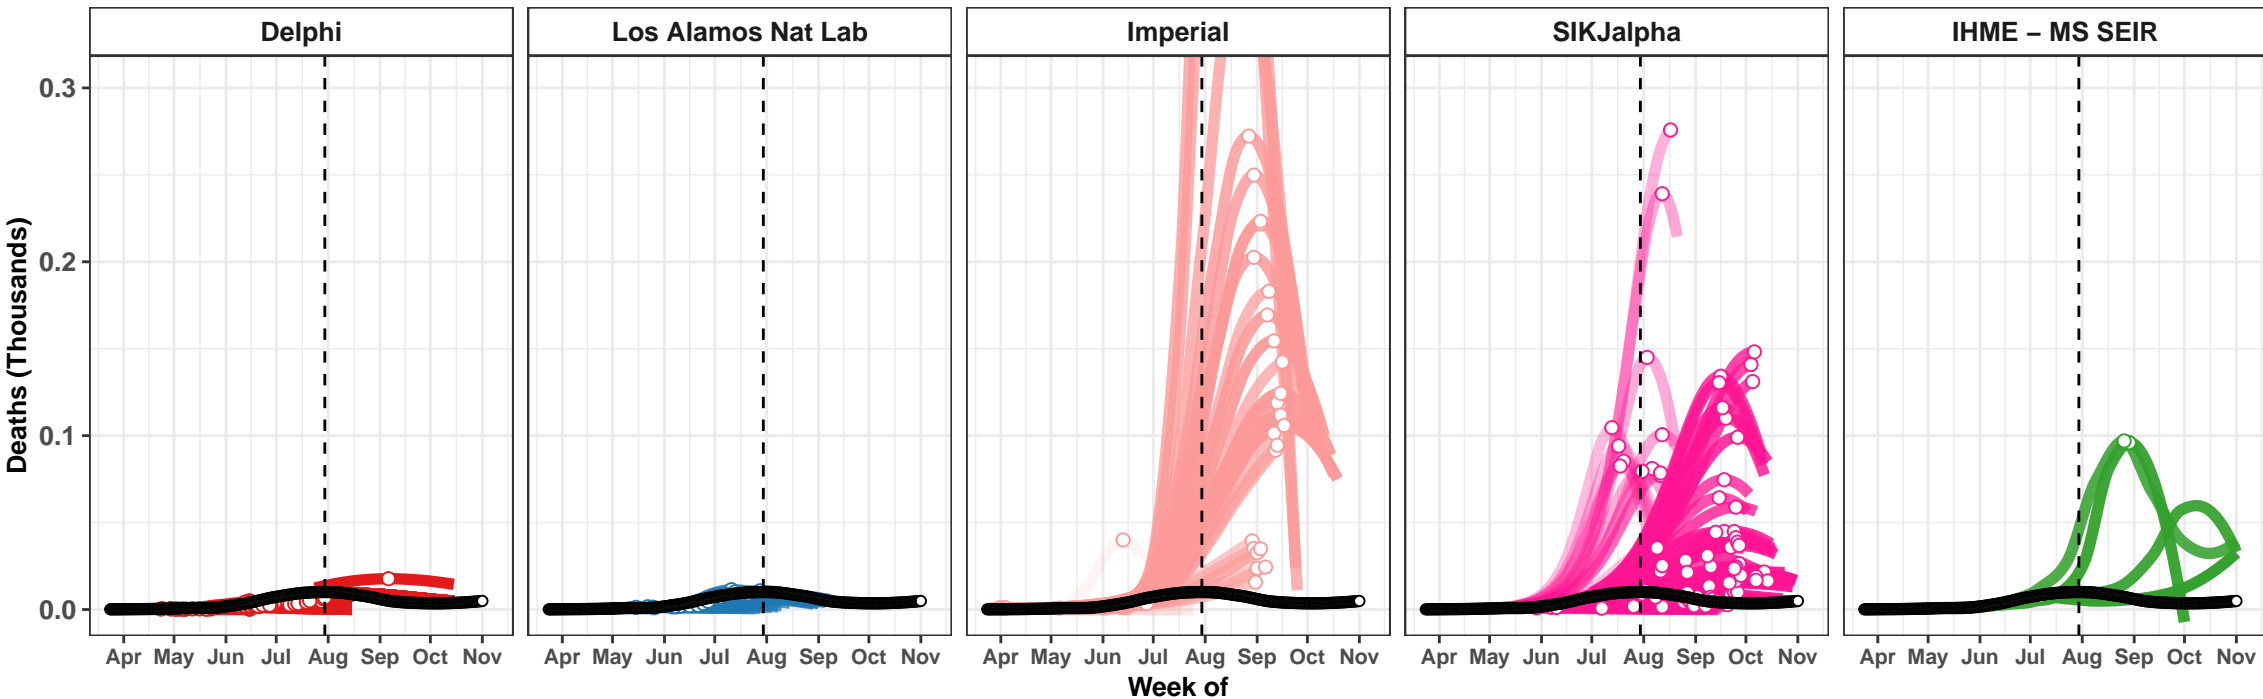

Bulgaria – Smoothed Daily Deaths

Myanmar – Smoothed Daily Deaths

Bosnia and Herzegovina – Smoothed Daily Deaths

Oman – Smoothed Daily Deaths

Rhode Island – Smoothed Daily Deaths

Nigeria – Smoothed Daily Deaths

Kyrgyzstan – Smoothed Daily Deaths

Actual and Predicted Peak

Kansas – Smoothed Daily Deaths

New Mexico – Smoothed Daily Deaths

Kenya – Smoothed Daily Deaths

Macedonia – Smoothed Daily Deaths

Belarus – Smoothed Daily Deaths

El Salvador – Smoothed Daily Deaths

Australia – Smoothed Daily Deaths

Libya – Smoothed Daily Deaths

Sudan – Smoothed Daily Deaths

Puerto Rico – Smoothed Daily Deaths

Serbia – Smoothed Daily Deaths

Imperial

Imperial

Venezuela – Smoothed Daily Deaths

Kuwait – Smoothed Daily Deaths

Actual and Predicted Peak

Azerbaijan – Smoothed Daily Deaths

Denmark – Smoothed Daily Deaths

Youyang Gu

IHME – Curve Fit

Youyang Gu