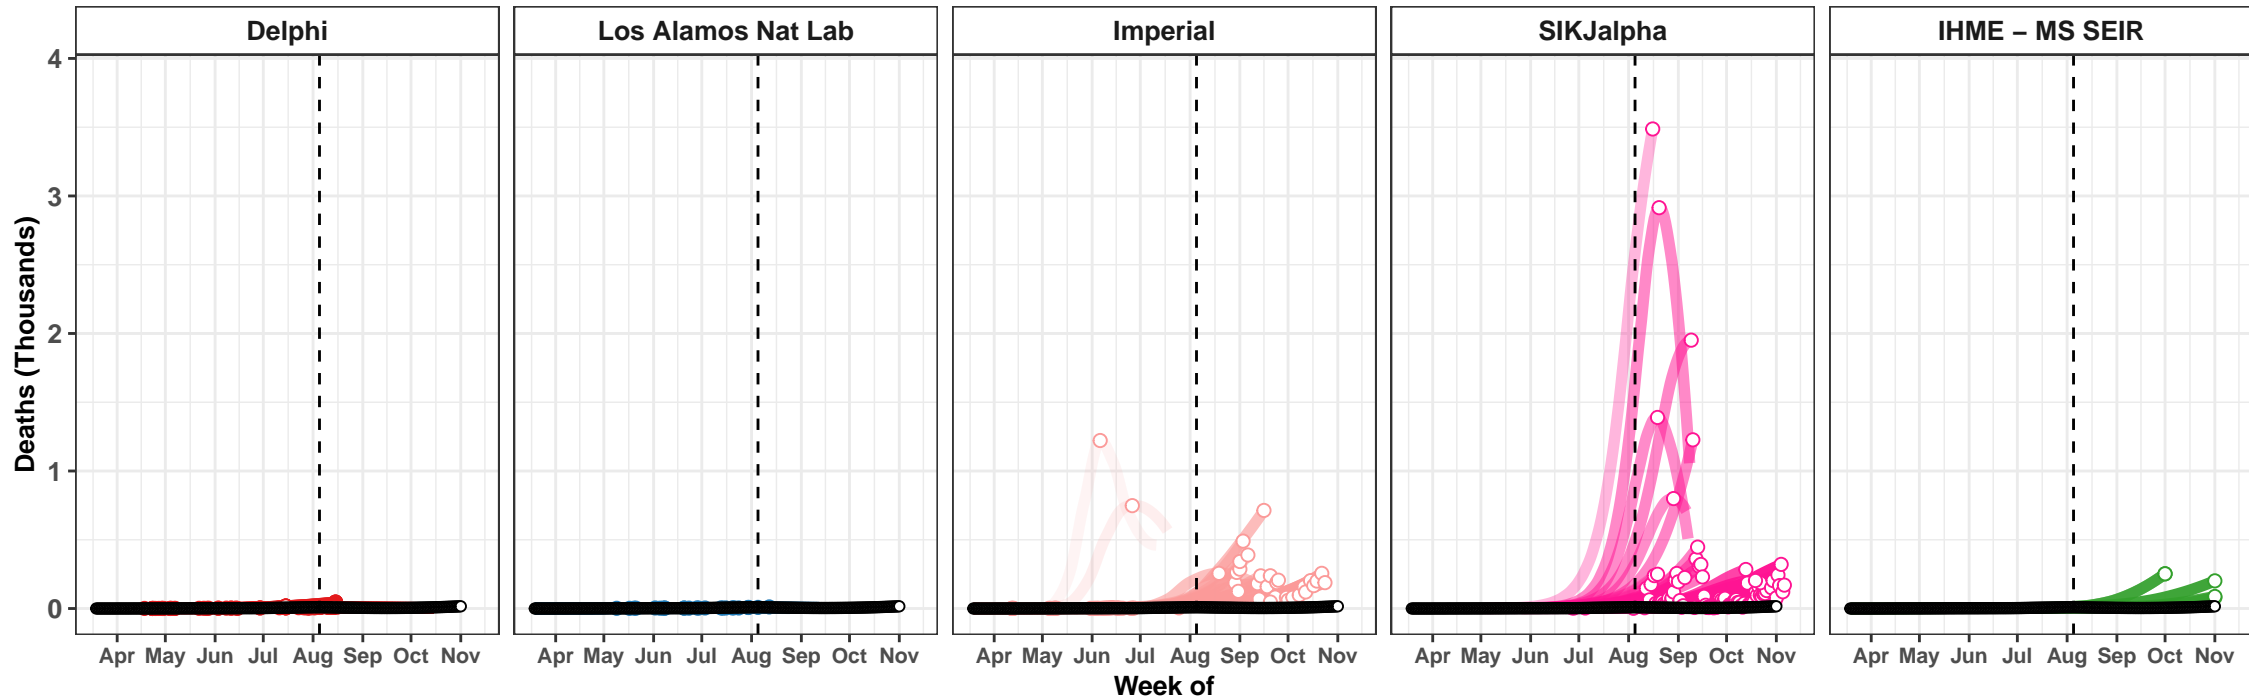

Bulgaria – Smoothed Daily Deaths

Myanmar – Smoothed Daily Deaths

Bosnia and Herzegovina – Smoothed Daily Deaths

Oman – Smoothed Daily Deaths

Rhode Island – Smoothed Daily Deaths

Nigeria – Smoothed Daily Deaths

Kyrgyzstan – Smoothed Daily Deaths

Actual and Predicted Peak

Kansas – Smoothed Daily Deaths

New Mexico – Smoothed Daily Deaths

Kenya – Smoothed Daily Deaths

Macedonia – Smoothed Daily Deaths

Belarus – Smoothed Daily Deaths

El Salvador – Smoothed Daily Deaths

Australia – Smoothed Daily Deaths

Libya – Smoothed Daily Deaths

Sudan – Smoothed Daily Deaths

Puerto Rico – Smoothed Daily Deaths

Serbia – Smoothed Daily Deaths

Imperial

Imperial

Venezuela – Smoothed Daily Deaths

Kuwait – Smoothed Daily Deaths

Actual and Predicted Peak

Azerbaijan – Smoothed Daily Deaths

Denmark – Smoothed Daily Deaths

Youyang Gu

IHME – Curve Fit

Youyang Gu