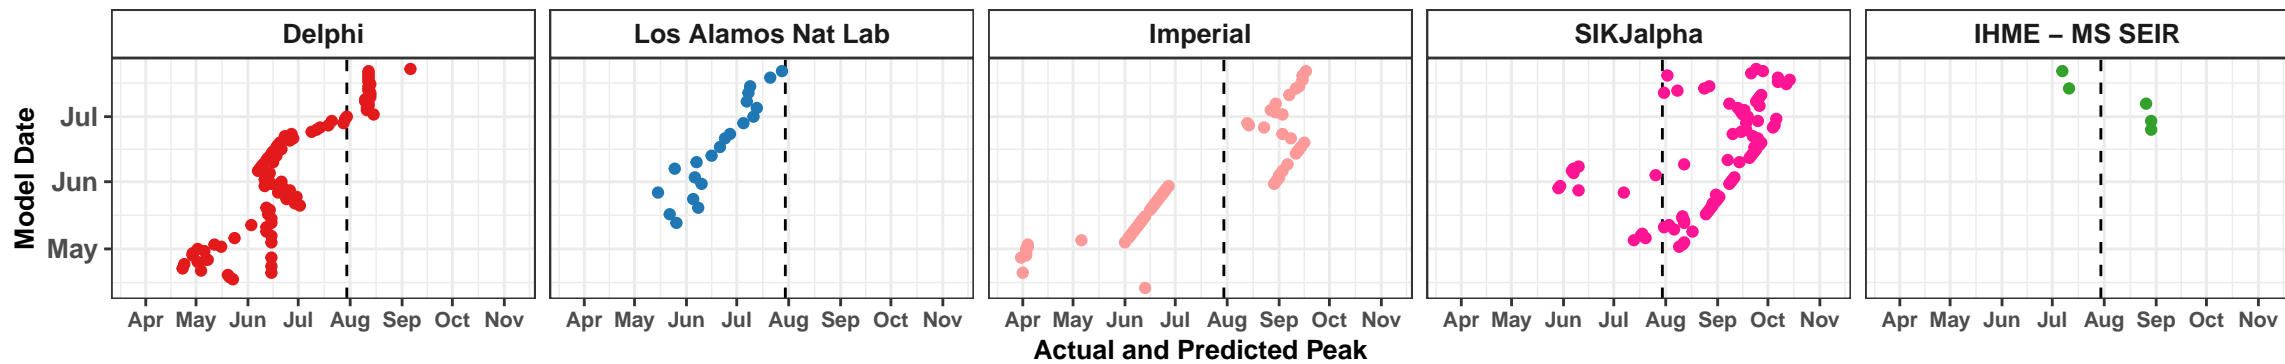

Kyrgyzstan – Smoothed Daily Deaths

Actual and Predicted Peak

Kansas – Smoothed Daily Deaths

New Mexico – Smoothed Daily Deaths

Kenya – Smoothed Daily Deaths

Macedonia – Smoothed Daily Deaths

Belarus – Smoothed Daily Deaths

El Salvador – Smoothed Daily Deaths

Australia – Smoothed Daily Deaths

Libya – Smoothed Daily Deaths

Sudan – Smoothed Daily Deaths

Puerto Rico – Smoothed Daily Deaths

Serbia – Smoothed Daily Deaths

Imperial

Imperial