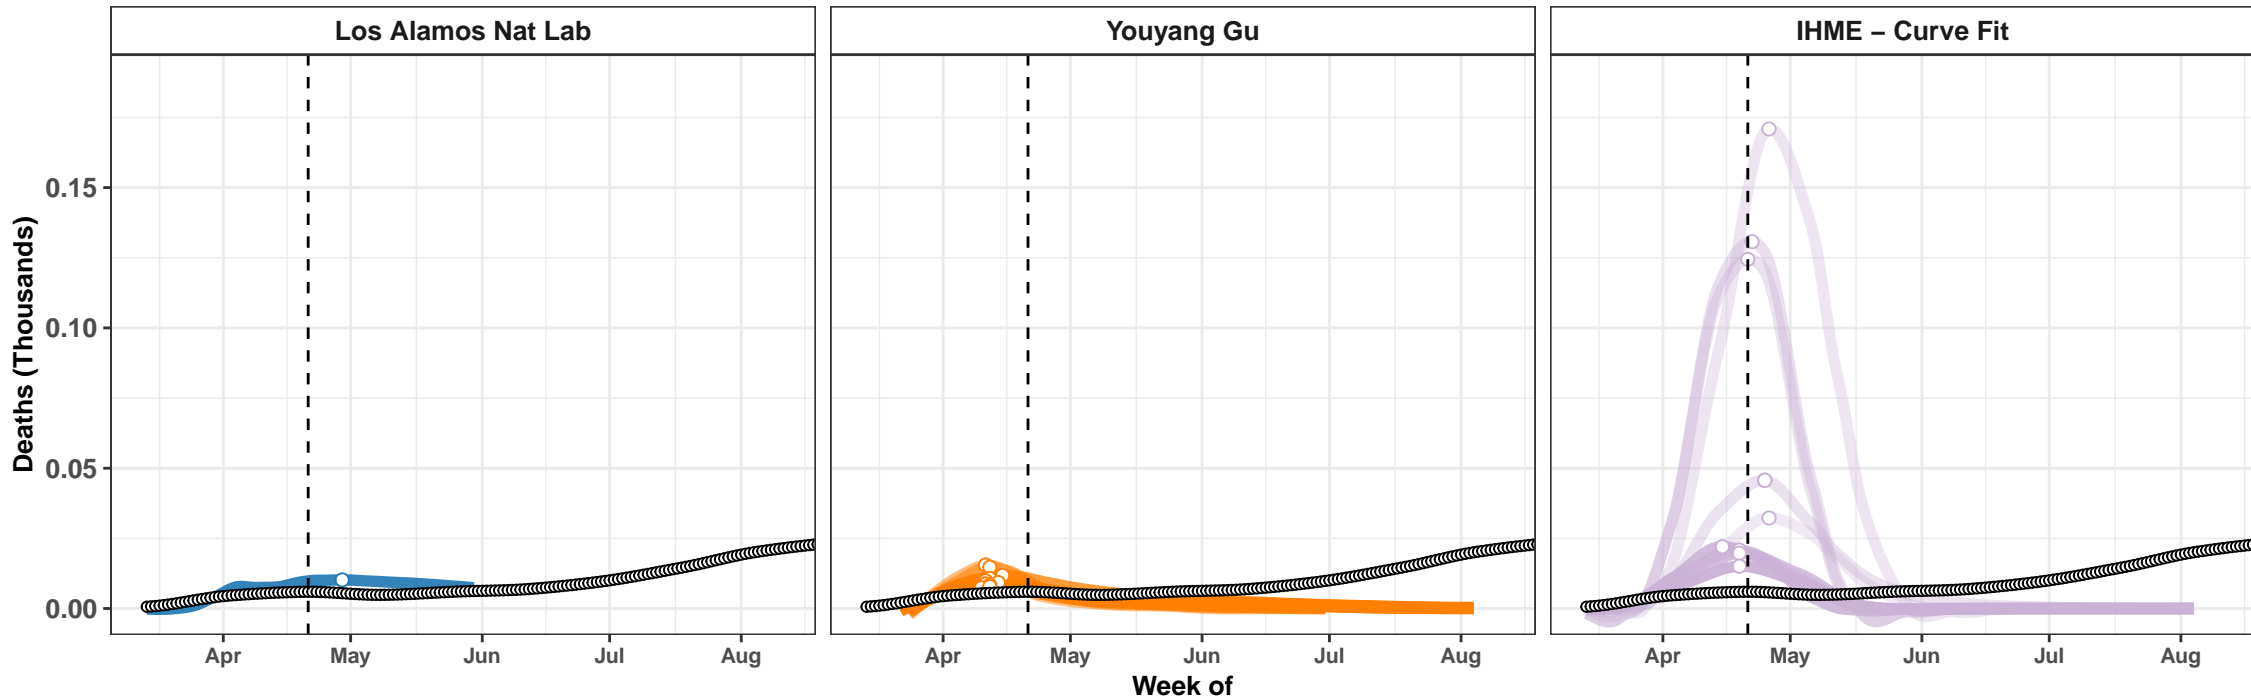

Tennessee – Smoothed Daily Deaths