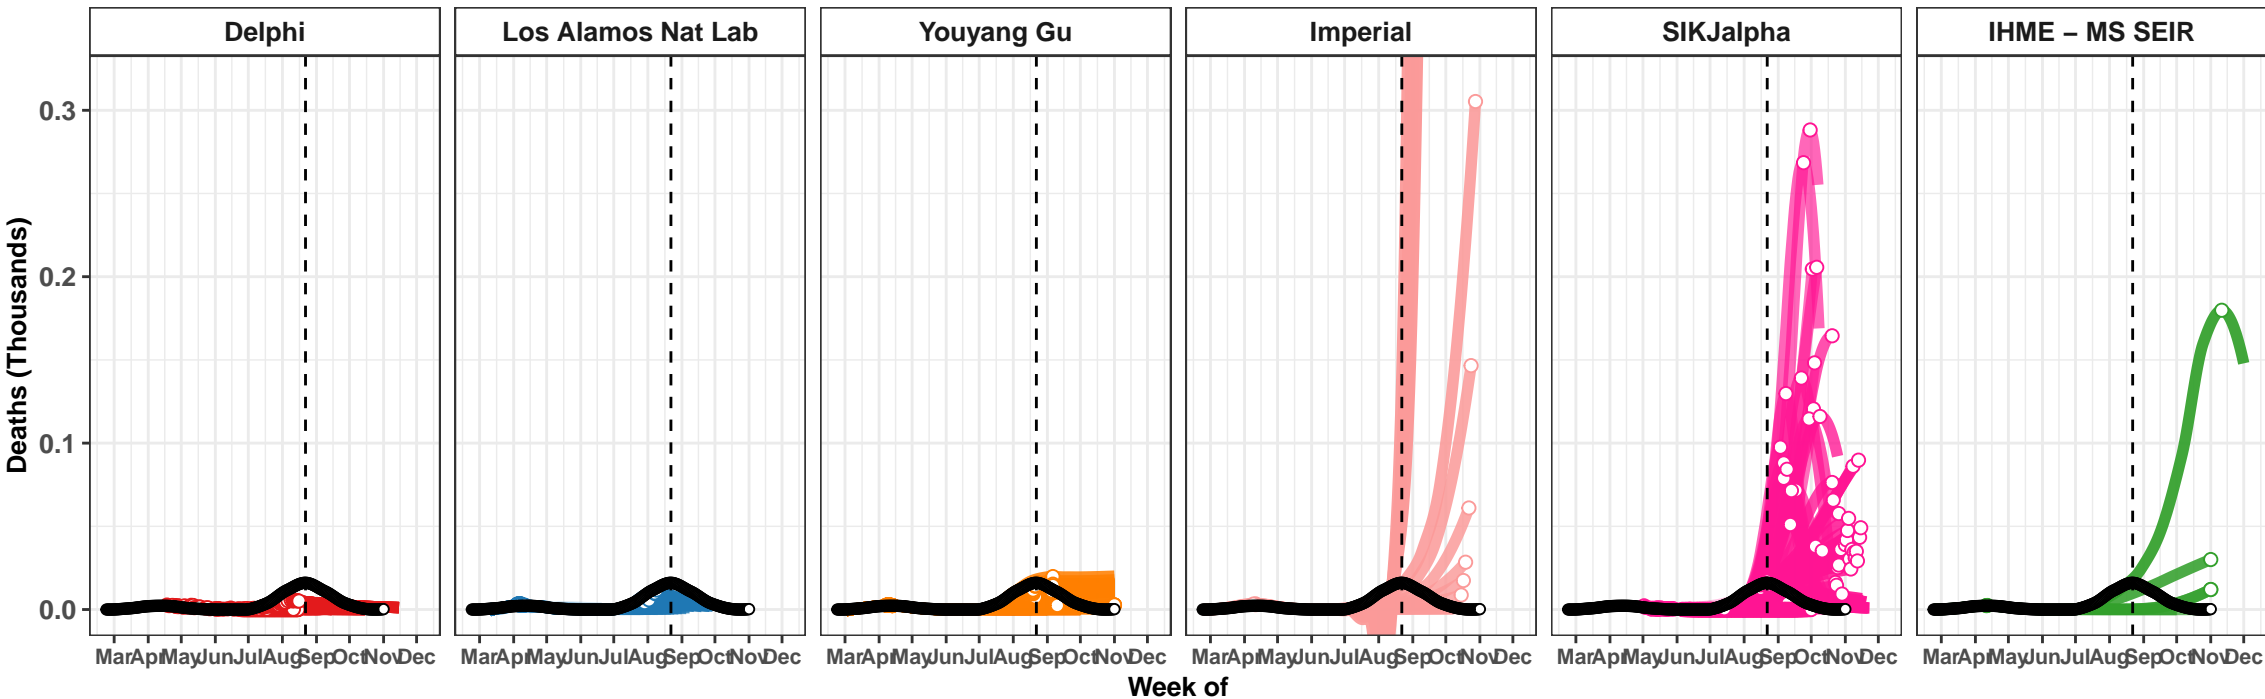

Bulgaria – Smoothed Daily Deaths

Myanmar – Smoothed Daily Deaths

Bosnia and Herzegovina – Smoothed Daily Deaths

Oman – Smoothed Daily Deaths

Rhode Island – Smoothed Daily Deaths

Nigeria – Smoothed Daily Deaths

Kyrgyzstan – Smoothed Daily Deaths

Actual and Predicted Peak

Kansas – Smoothed Daily Deaths

New Mexico – Smoothed Daily Deaths

Kenya – Smoothed Daily Deaths

Macedonia – Smoothed Daily Deaths

Belarus – Smoothed Daily Deaths

El Salvador – Smoothed Daily Deaths

Australia – Smoothed Daily Deaths

Libya – Smoothed Daily Deaths

Sudan – Smoothed Daily Deaths

Puerto Rico – Smoothed Daily Deaths

Serbia – Smoothed Daily Deaths

Imperial

Imperial

Venezuela – Smoothed Daily Deaths

Kuwait – Smoothed Daily Deaths

Actual and Predicted Peak

Azerbaijan – Smoothed Daily Deaths

Denmark – Smoothed Daily Deaths

Youyang Gu

IHME – Curve Fit

Youyang Gu