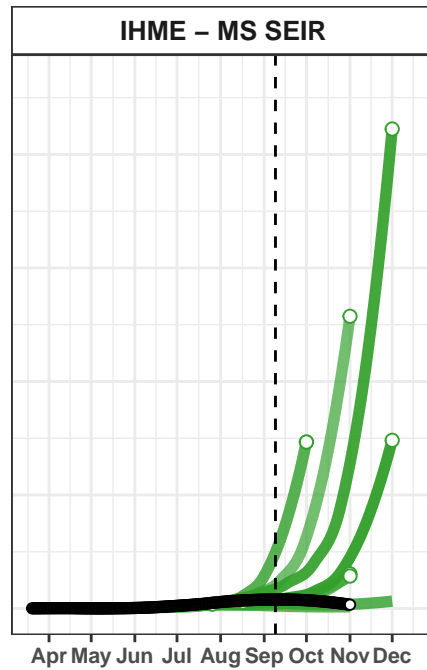

El Salvador – Smoothed Daily Deaths

Australia – Smoothed Daily Deaths

Libya – Smoothed Daily Deaths

Sudan – Smoothed Daily Deaths

Puerto Rico – Smoothed Daily Deaths

Serbia – Smoothed Daily Deaths

Imperial

Imperial

Venezuela – Smoothed Daily Deaths

Kuwait – Smoothed Daily Deaths

Actual and Predicted Peak

Azerbaijan – Smoothed Daily Deaths

Denmark – Smoothed Daily Deaths

Youyang Gu

IHME – Curve Fit

Youyang Gu