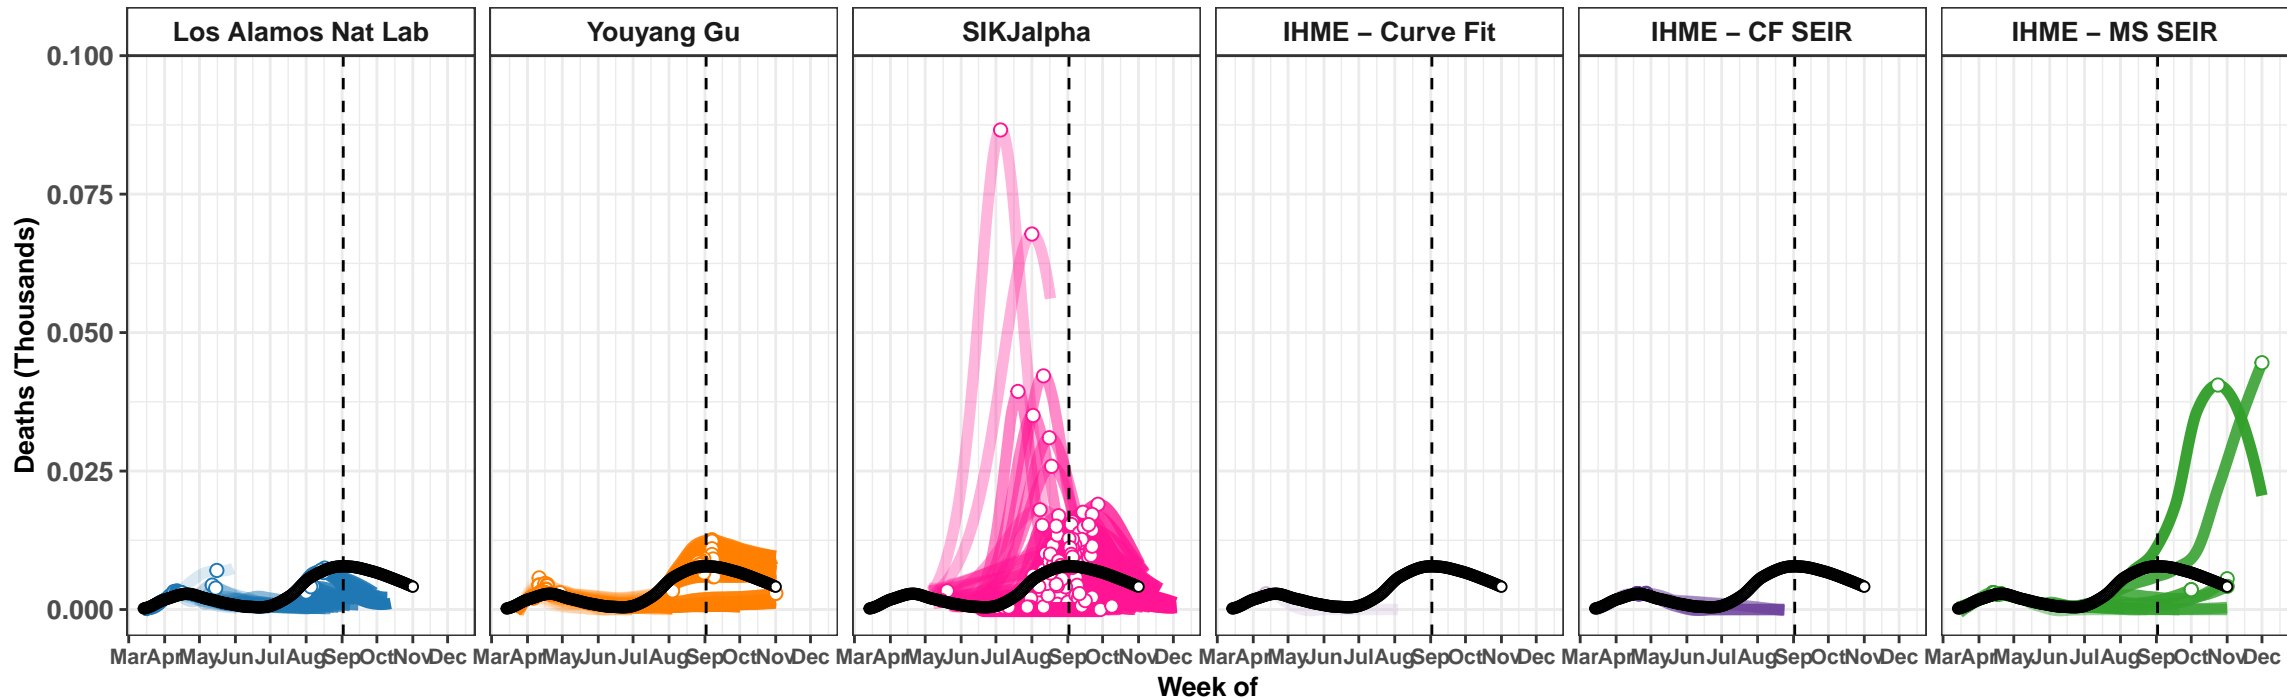

Kyrgyzstan – Smoothed Daily Deaths

Actual and Predicted Peak

Kansas – Smoothed Daily Deaths

New Mexico – Smoothed Daily Deaths

Kenya – Smoothed Daily Deaths

Macedonia – Smoothed Daily Deaths

Belarus – Smoothed Daily Deaths

El Salvador – Smoothed Daily Deaths

Australia – Smoothed Daily Deaths

Libya – Smoothed Daily Deaths

Sudan – Smoothed Daily Deaths

Puerto Rico – Smoothed Daily Deaths

Serbia – Smoothed Daily Deaths

Imperial

Imperial

Venezuela – Smoothed Daily Deaths

Kuwait – Smoothed Daily Deaths

Actual and Predicted Peak

Azerbaijan – Smoothed Daily Deaths

Denmark – Smoothed Daily Deaths

Youyang Gu

IHME – Curve Fit

Youyang Gu

IHME – Curve Fit

Delaware – Smoothed Daily Deaths

District of Columbia – Smoothed Daily Deaths

Idaho – Smoothed Daily Deaths

Yemen – Smoothed Daily Deaths

Uzbekistan – Smoothed Daily Deaths

United Arab Emirates – Smoothed Daily Deaths