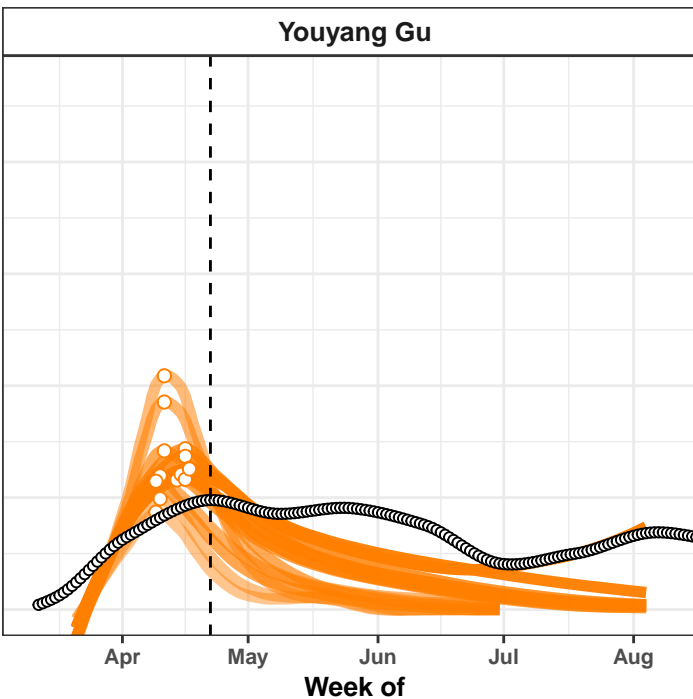

Minnesota – Smoothed Daily Deaths

Washington – Smoothed Daily Deaths

Colorado – Smoothed Daily Deaths

Dominican Republic – Smoothed Daily Deaths

Wisconsin – Smoothed Daily Deaths

Ireland – Smoothed Daily Deaths