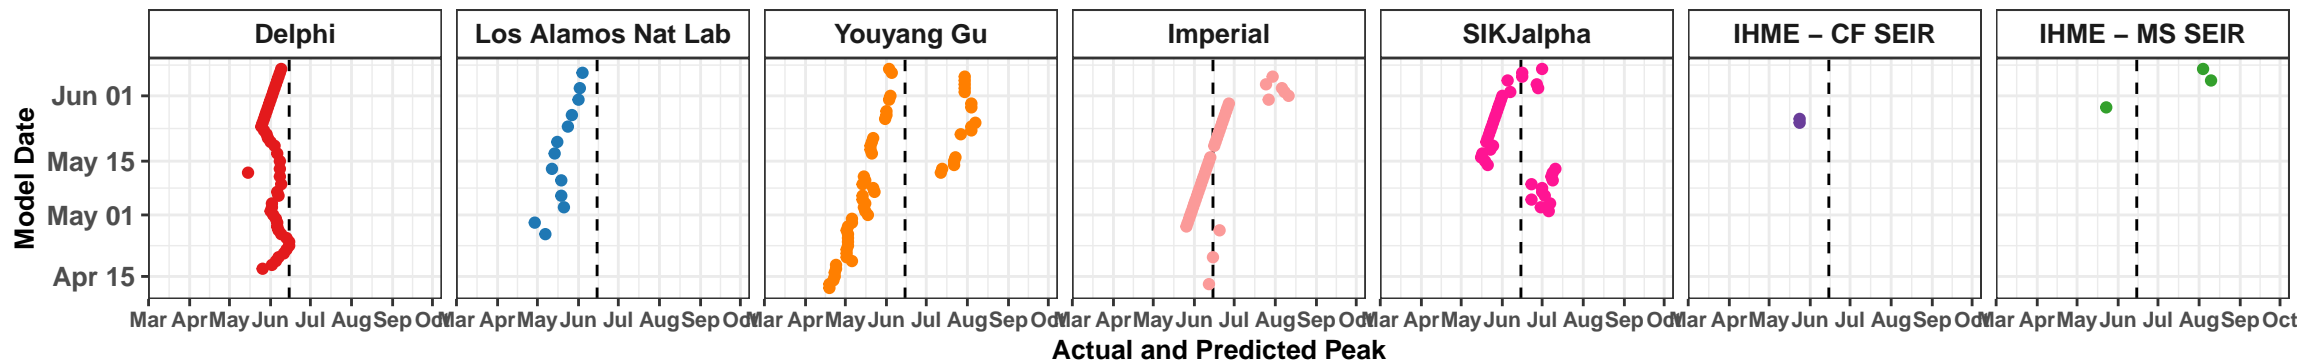

United States – Smoothed Daily Deaths

Brazil – Smoothed Daily Deaths

India – Smoothed Daily Deaths

Mexico – Smoothed Daily Deaths

United Kingdom – Smoothed Daily Deaths

France – Smoothed Daily Deaths

Peru – Smoothed Daily Deaths

New York – Smoothed Daily Deaths

Colombia – Smoothed Daily Deaths

Argentina – Smoothed Daily Deaths

Russian Federation – Smoothed Daily Deaths

South Africa – Smoothed Daily Deaths

Texas – Smoothed Daily Deaths

California – Smoothed Daily Deaths

Florida – Smoothed Daily Deaths

New Jersey – Smoothed Daily Deaths

Actual and Predicted Peak

Chile – Smoothed Daily Deaths

Indonesia – Smoothed Daily Deaths

Ecuador – Smoothed Daily Deaths