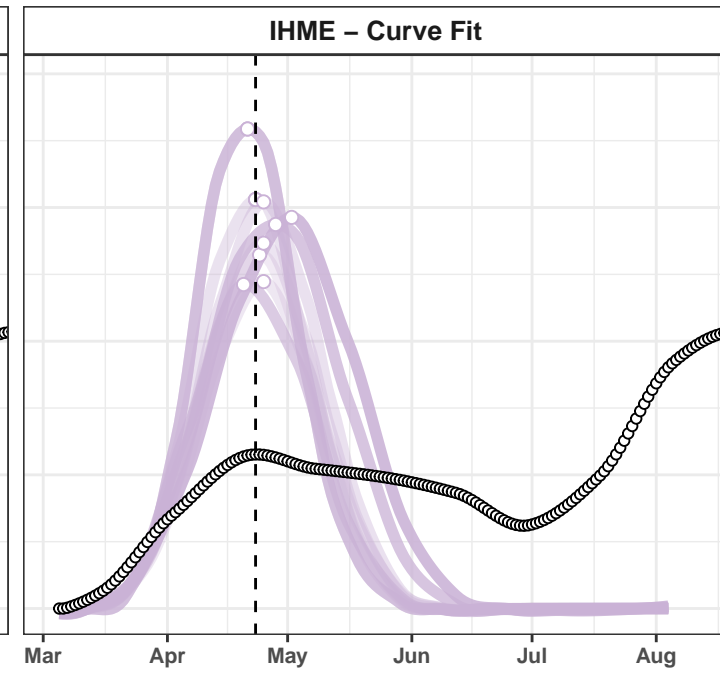

California – Smoothed Daily Deaths

Florida – Smoothed Daily Deaths

New Jersey – Smoothed Daily Deaths

Actual and Predicted Peak

Chile – Smoothed Daily Deaths

Indonesia – Smoothed Daily Deaths

Ecuador – Smoothed Daily Deaths

Belgium – Smoothed Daily Deaths

Iraq – Smoothed Daily Deaths

Germany – Smoothed Daily Deaths

Turkey – Smoothed Daily Deaths

Canada – Smoothed Daily Deaths

Illinois – Smoothed Daily Deaths

Massachusetts – Smoothed Daily Deaths

Pennsylvania – Smoothed Daily Deaths

Bolivia – Smoothed Daily Deaths

Georgia – Smoothed Daily Deaths

Actual and Predicted Peak

Michigan – Smoothed Daily Deaths

Ukraine – Smoothed Daily Deaths

Netherlands – Smoothed Daily Deaths