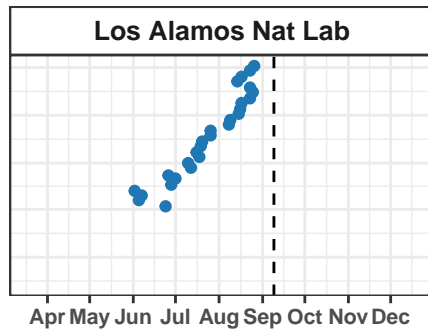

El Salvador – Smoothed Daily Deaths

Australia – Smoothed Daily Deaths

Libya – Smoothed Daily Deaths

Sudan – Smoothed Daily Deaths

Puerto Rico – Smoothed Daily Deaths

Serbia – Smoothed Daily Deaths

Imperial

Imperial

Venezuela – Smoothed Daily Deaths

Kuwait – Smoothed Daily Deaths

Actual and Predicted Peak

Azerbaijan – Smoothed Daily Deaths

Denmark – Smoothed Daily Deaths

Youyang Gu

IHME – Curve Fit

Youyang Gu