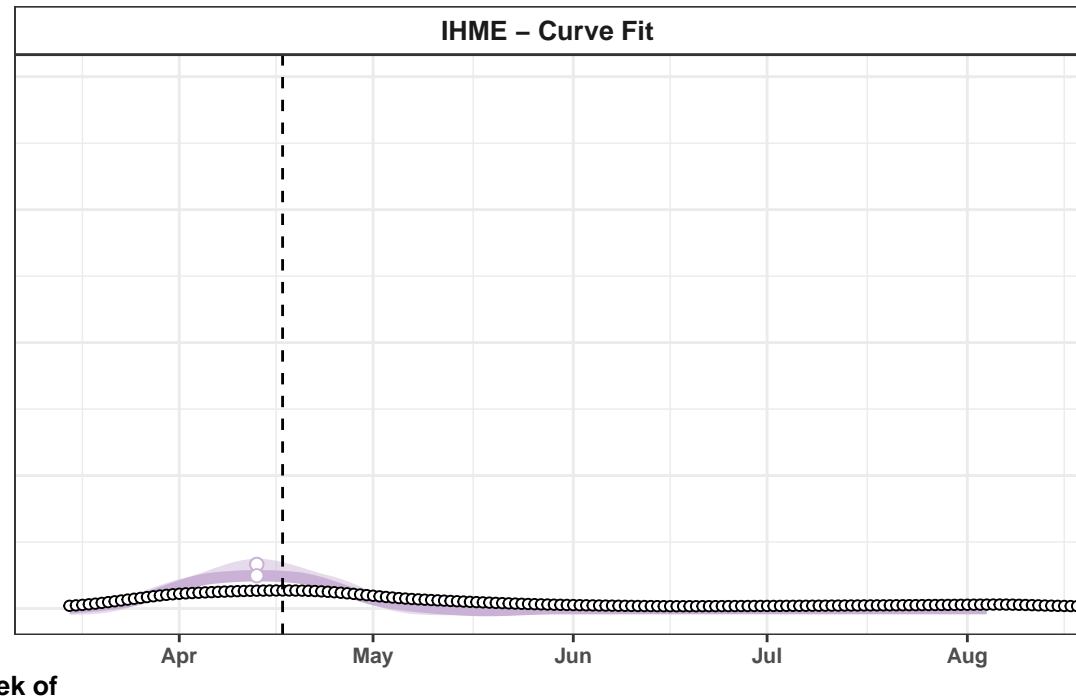

Indiana – Smoothed Daily Deaths

Maryland – Smoothed Daily Deaths

South Carolina – Smoothed Daily Deaths

Morocco – Smoothed Daily Deaths

Guatemala – Smoothed Daily Deaths

Virginia – Smoothed Daily Deaths

Czech Republic – Smoothed Daily Deaths