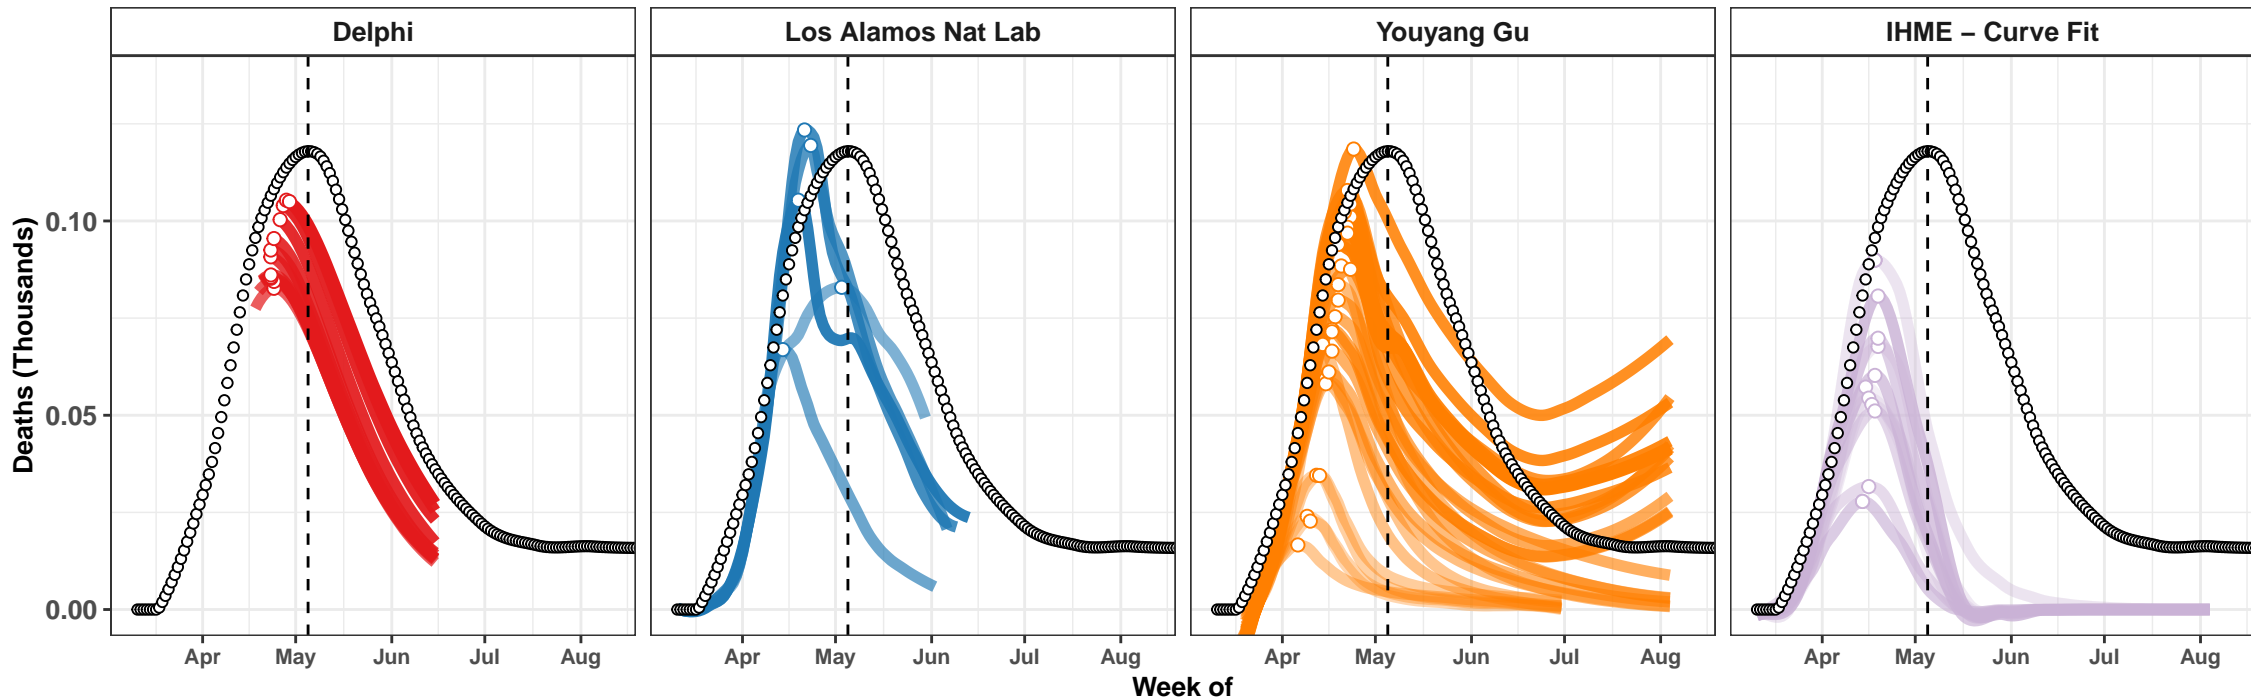

California – Smoothed Daily Deaths

Florida – Smoothed Daily Deaths

New Jersey – Smoothed Daily Deaths

Actual and Predicted Peak

Chile – Smoothed Daily Deaths

Indonesia – Smoothed Daily Deaths

Ecuador – Smoothed Daily Deaths

Belgium – Smoothed Daily Deaths

Iraq – Smoothed Daily Deaths

Germany – Smoothed Daily Deaths

Turkey – Smoothed Daily Deaths

Canada – Smoothed Daily Deaths

Illinois – Smoothed Daily Deaths

Massachusetts – Smoothed Daily Deaths

Pennsylvania – Smoothed Daily Deaths

Bolivia – Smoothed Daily Deaths

Georgia – Smoothed Daily Deaths

Actual and Predicted Peak

Michigan – Smoothed Daily Deaths

Ukraine – Smoothed Daily Deaths

Netherlands – Smoothed Daily Deaths