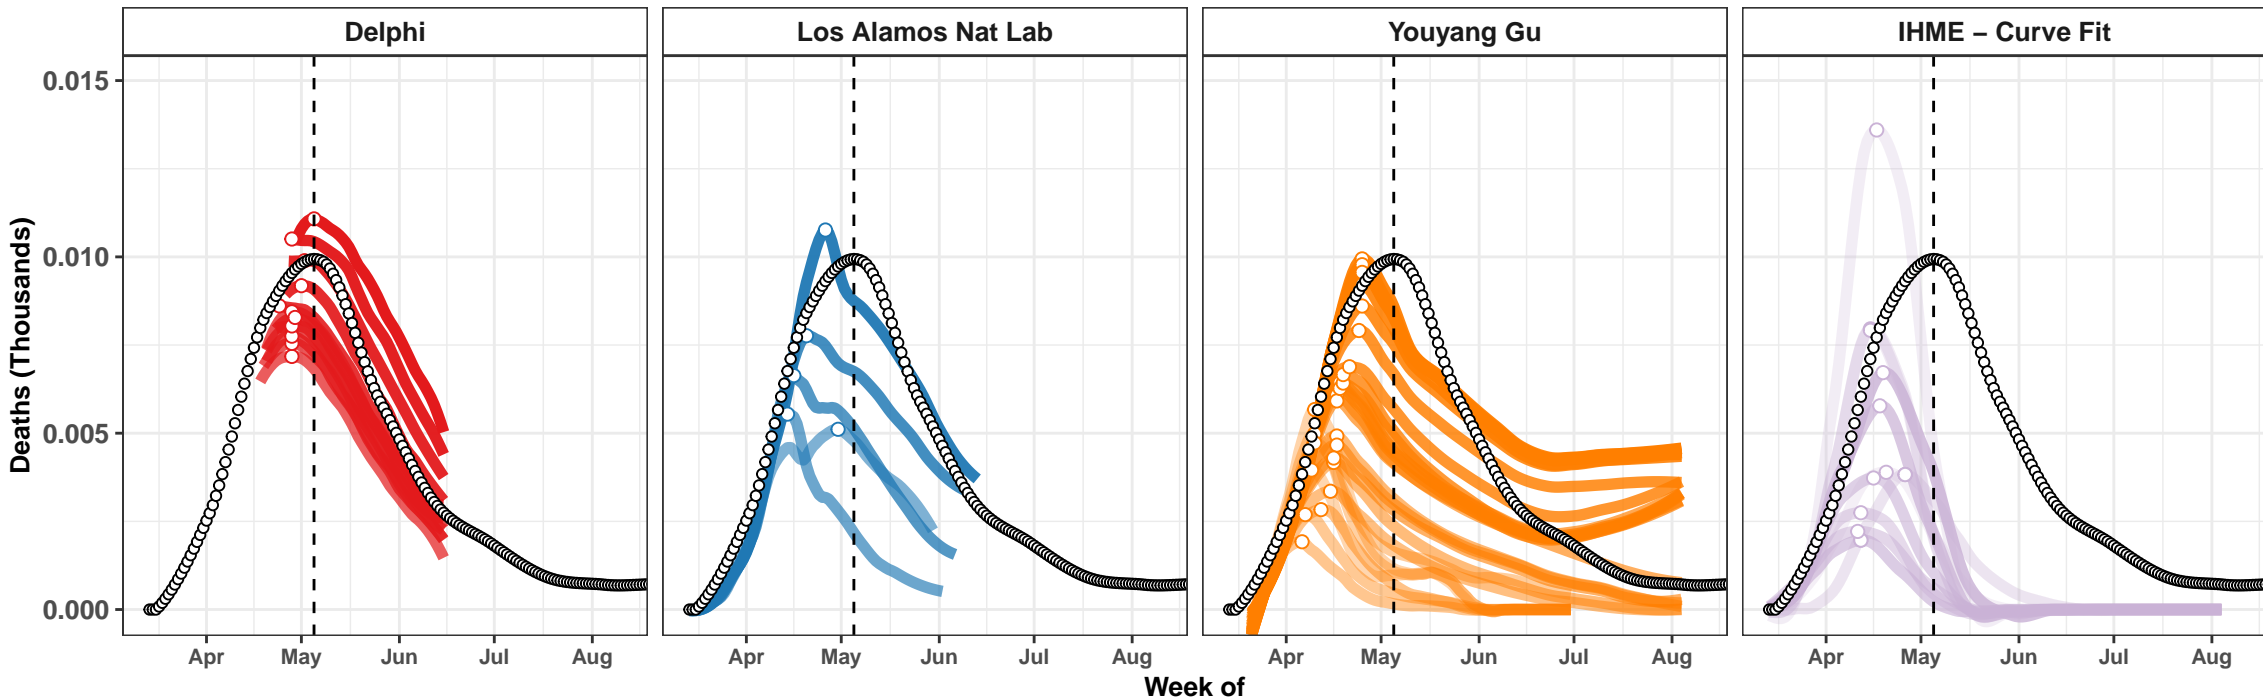

El Salvador – Smoothed Daily Deaths

Australia – Smoothed Daily Deaths

Libya – Smoothed Daily Deaths

Sudan – Smoothed Daily Deaths

Puerto Rico – Smoothed Daily Deaths

Serbia – Smoothed Daily Deaths

Imperial

Imperial

Venezuela – Smoothed Daily Deaths

Kuwait – Smoothed Daily Deaths

Actual and Predicted Peak

Azerbaijan – Smoothed Daily Deaths

Denmark – Smoothed Daily Deaths

Youyang Gu

IHME – Curve Fit

Youyang Gu

IHME – Curve Fit

Delaware – Smoothed Daily Deaths

District of Columbia – Smoothed Daily Deaths

Idaho – Smoothed Daily Deaths

Yemen – Smoothed Daily Deaths

Uzbekistan – Smoothed Daily Deaths

United Arab Emirates – Smoothed Daily Deaths