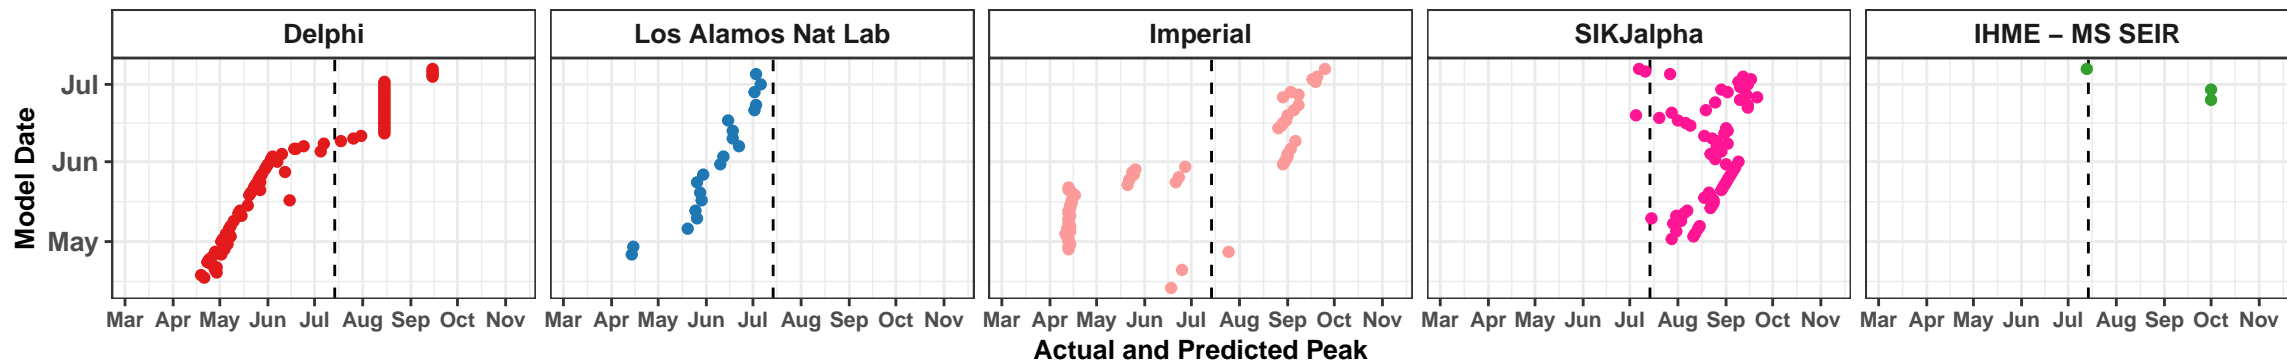

El Salvador – Smoothed Daily Deaths

Australia – Smoothed Daily Deaths

Libya – Smoothed Daily Deaths

Sudan – Smoothed Daily Deaths

Puerto Rico – Smoothed Daily Deaths

Serbia – Smoothed Daily Deaths

Imperial

Imperial

Venezuela – Smoothed Daily Deaths

Kuwait – Smoothed Daily Deaths

Actual and Predicted Peak

Azerbaijan – Smoothed Daily Deaths

Denmark – Smoothed Daily Deaths

Youyang Gu

IHME – Curve Fit

Youyang Gu

IHME – Curve Fit

Delaware – Smoothed Daily Deaths

District of Columbia – Smoothed Daily Deaths

Idaho – Smoothed Daily Deaths

Yemen – Smoothed Daily Deaths

Uzbekistan – Smoothed Daily Deaths

United Arab Emirates – Smoothed Daily Deaths