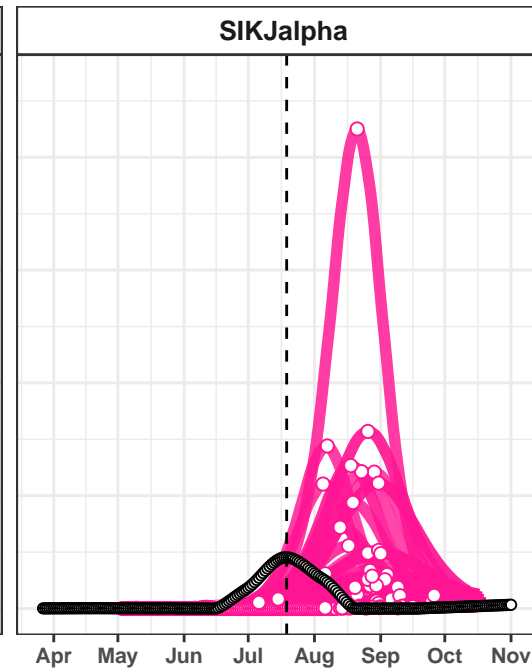

Kentucky – Smoothed Daily Deaths

Afghanistan – Smoothed Daily Deaths

Ethiopia – Smoothed Daily Deaths

Paraguay – Smoothed Daily Deaths

Costa Rica – Smoothed Daily Deaths

Armenia – Smoothed Daily Deaths

Oklahoma – Smoothed Daily Deaths

Bulgaria – Smoothed Daily Deaths

Myanmar – Smoothed Daily Deaths

Bosnia and Herzegovina – Smoothed Daily Deaths

Oman – Smoothed Daily Deaths

Rhode Island – Smoothed Daily Deaths

Nigeria – Smoothed Daily Deaths

Kyrgyzstan – Smoothed Daily Deaths

Actual and Predicted Peak

Kansas – Smoothed Daily Deaths

New Mexico – Smoothed Daily Deaths

Kenya – Smoothed Daily Deaths

Macedonia – Smoothed Daily Deaths

Belarus – Smoothed Daily Deaths