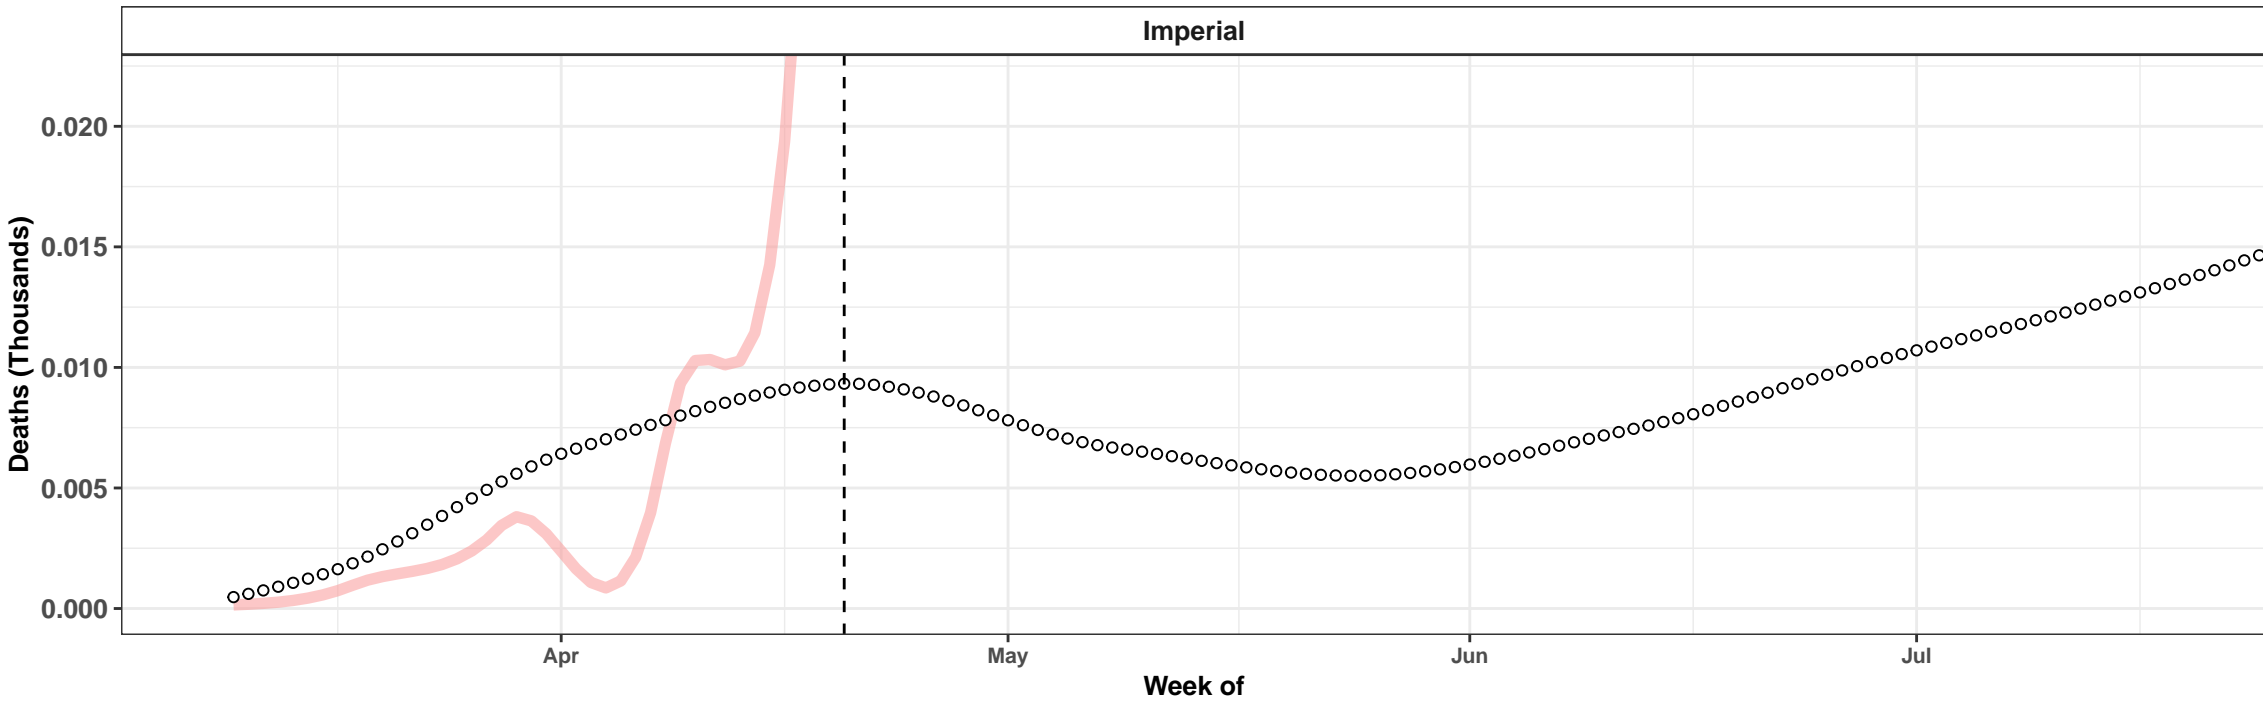

Minnesota – Smoothed Daily Deaths

Washington – Smoothed Daily Deaths

Colorado – Smoothed Daily Deaths

Dominican Republic – Smoothed Daily Deaths

Wisconsin – Smoothed Daily Deaths

Ireland – Smoothed Daily Deaths