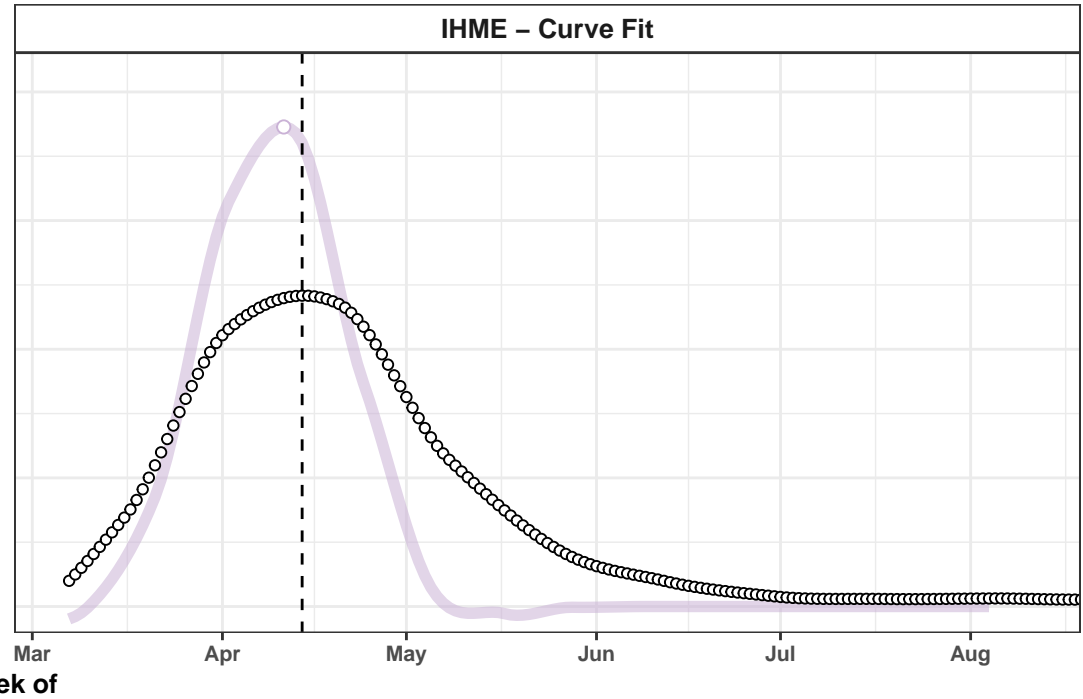

El Salvador – Smoothed Daily Deaths

Australia – Smoothed Daily Deaths

Libya – Smoothed Daily Deaths

Sudan – Smoothed Daily Deaths

Puerto Rico – Smoothed Daily Deaths

Serbia – Smoothed Daily Deaths

Imperial

Imperial

Venezuela – Smoothed Daily Deaths

Kuwait – Smoothed Daily Deaths

Actual and Predicted Peak

Azerbaijan – Smoothed Daily Deaths

Denmark – Smoothed Daily Deaths

Youyang Gu

IHME – Curve Fit

Youyang Gu

IHME – Curve Fit

Delaware – Smoothed Daily Deaths

District of Columbia – Smoothed Daily Deaths

Idaho – Smoothed Daily Deaths

Yemen – Smoothed Daily Deaths

Uzbekistan – Smoothed Daily Deaths

United Arab Emirates – Smoothed Daily Deaths