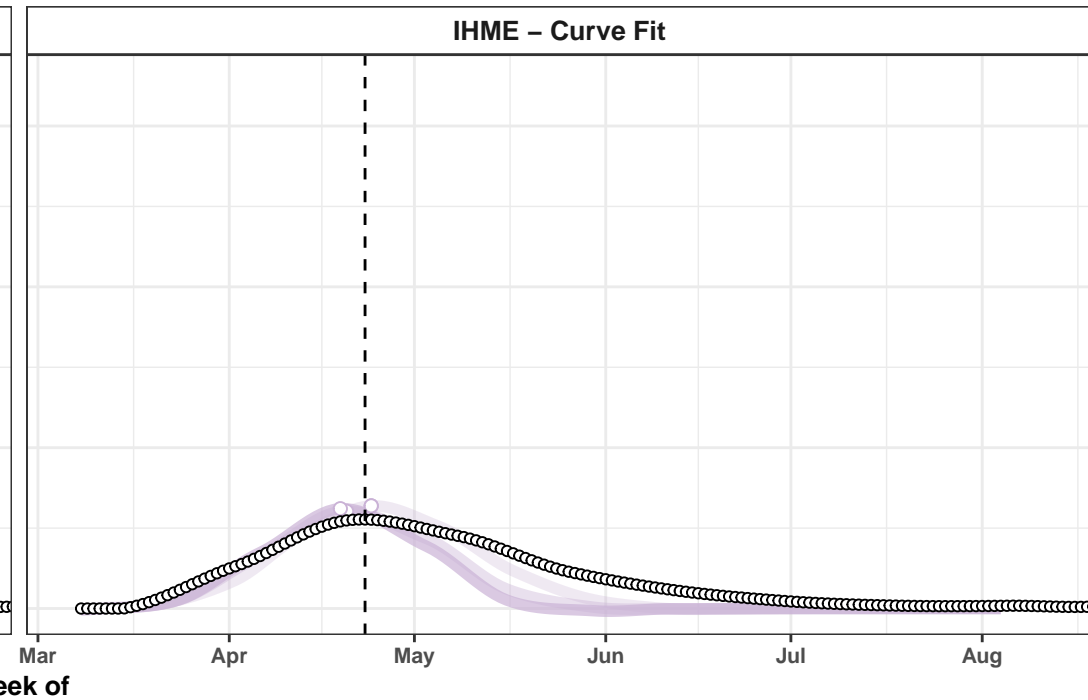

Hungary – Smoothed Daily Deaths