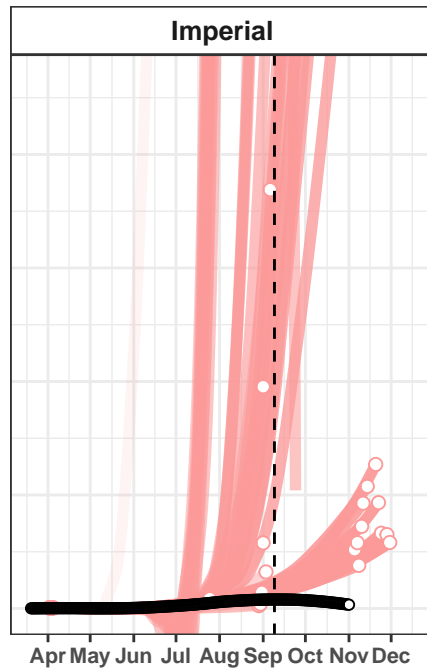

El Salvador – Smoothed Daily Deaths

Australia – Smoothed Daily Deaths

Libya – Smoothed Daily Deaths

Sudan – Smoothed Daily Deaths

Puerto Rico – Smoothed Daily Deaths

Serbia – Smoothed Daily Deaths

Imperial

Imperial

Venezuela – Smoothed Daily Deaths

Kuwait – Smoothed Daily Deaths

Actual and Predicted Peak

Azerbaijan – Smoothed Daily Deaths

Denmark – Smoothed Daily Deaths

Youyang Gu

IHME – Curve Fit

Youyang Gu