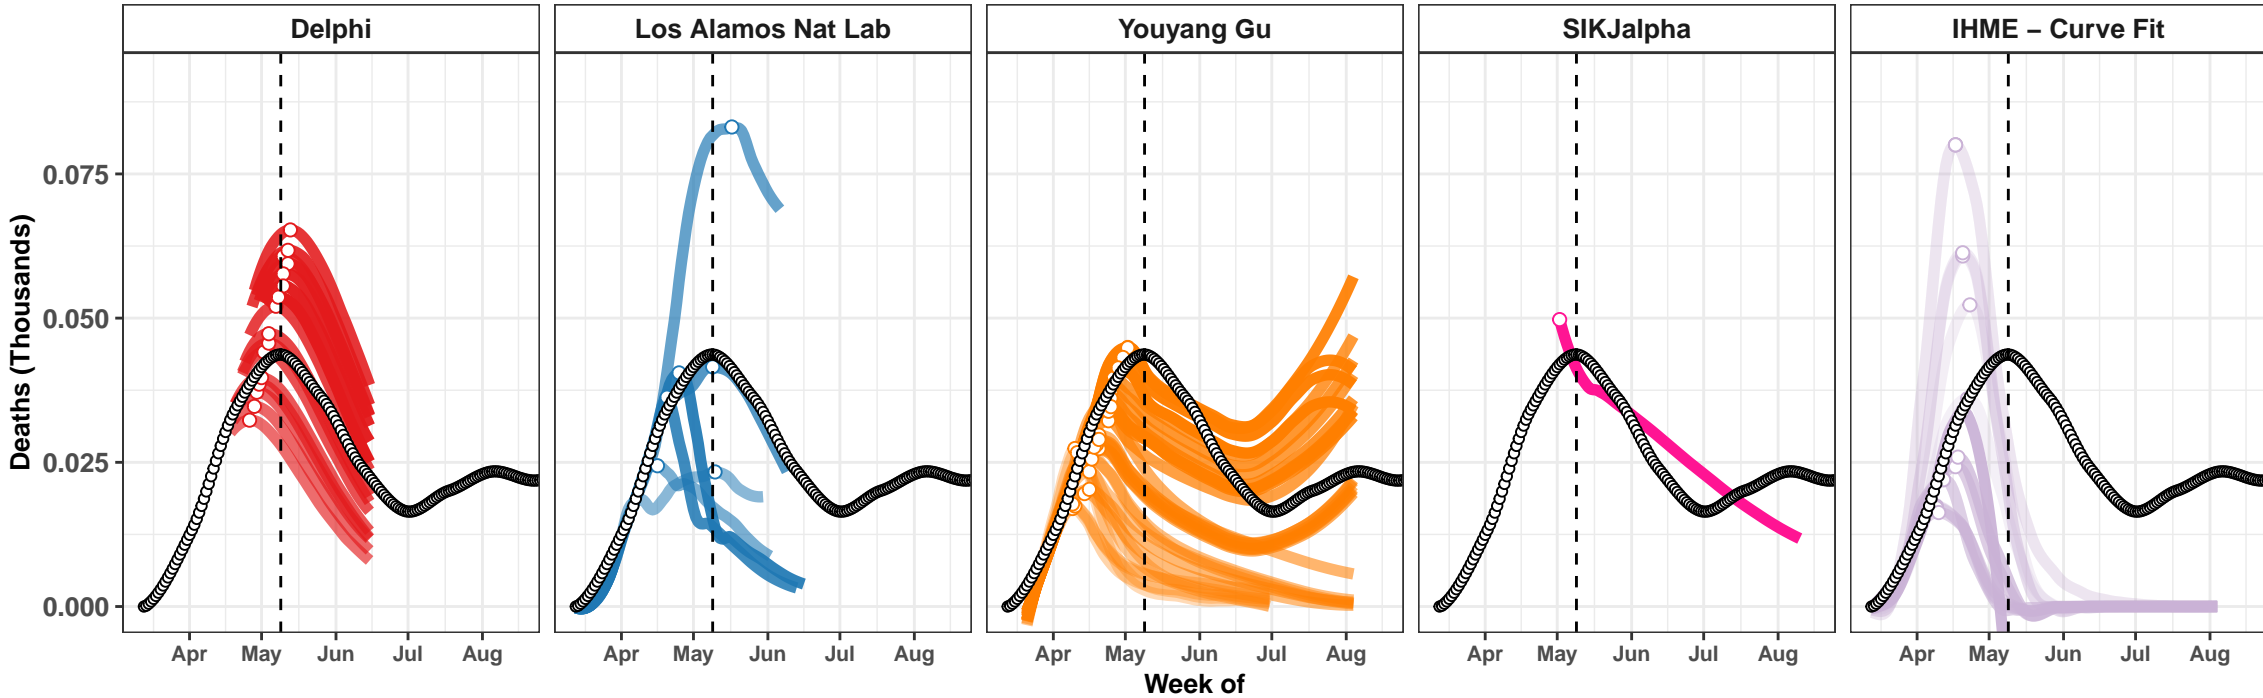

Philippines – Smoothed Daily Deaths

Romania – Smoothed Daily Deaths

Pakistan – Smoothed Daily Deaths

Egypt – Smoothed Daily Deaths

Arizona – Smoothed Daily Deaths

Bangladesh – Smoothed Daily Deaths

Sweden – Smoothed Daily Deaths

Louisiana – Smoothed Daily Deaths

Poland – Smoothed Daily Deaths

Saudi Arabia – Smoothed Daily Deaths

Ohio – Smoothed Daily Deaths

Connecticut – Smoothed Daily Deaths

North Carolina – Smoothed Daily Deaths

Indiana – Smoothed Daily Deaths

Maryland – Smoothed Daily Deaths

South Carolina – Smoothed Daily Deaths

Morocco – Smoothed Daily Deaths

Guatemala – Smoothed Daily Deaths

Virginia – Smoothed Daily Deaths

Czech Republic – Smoothed Daily Deaths