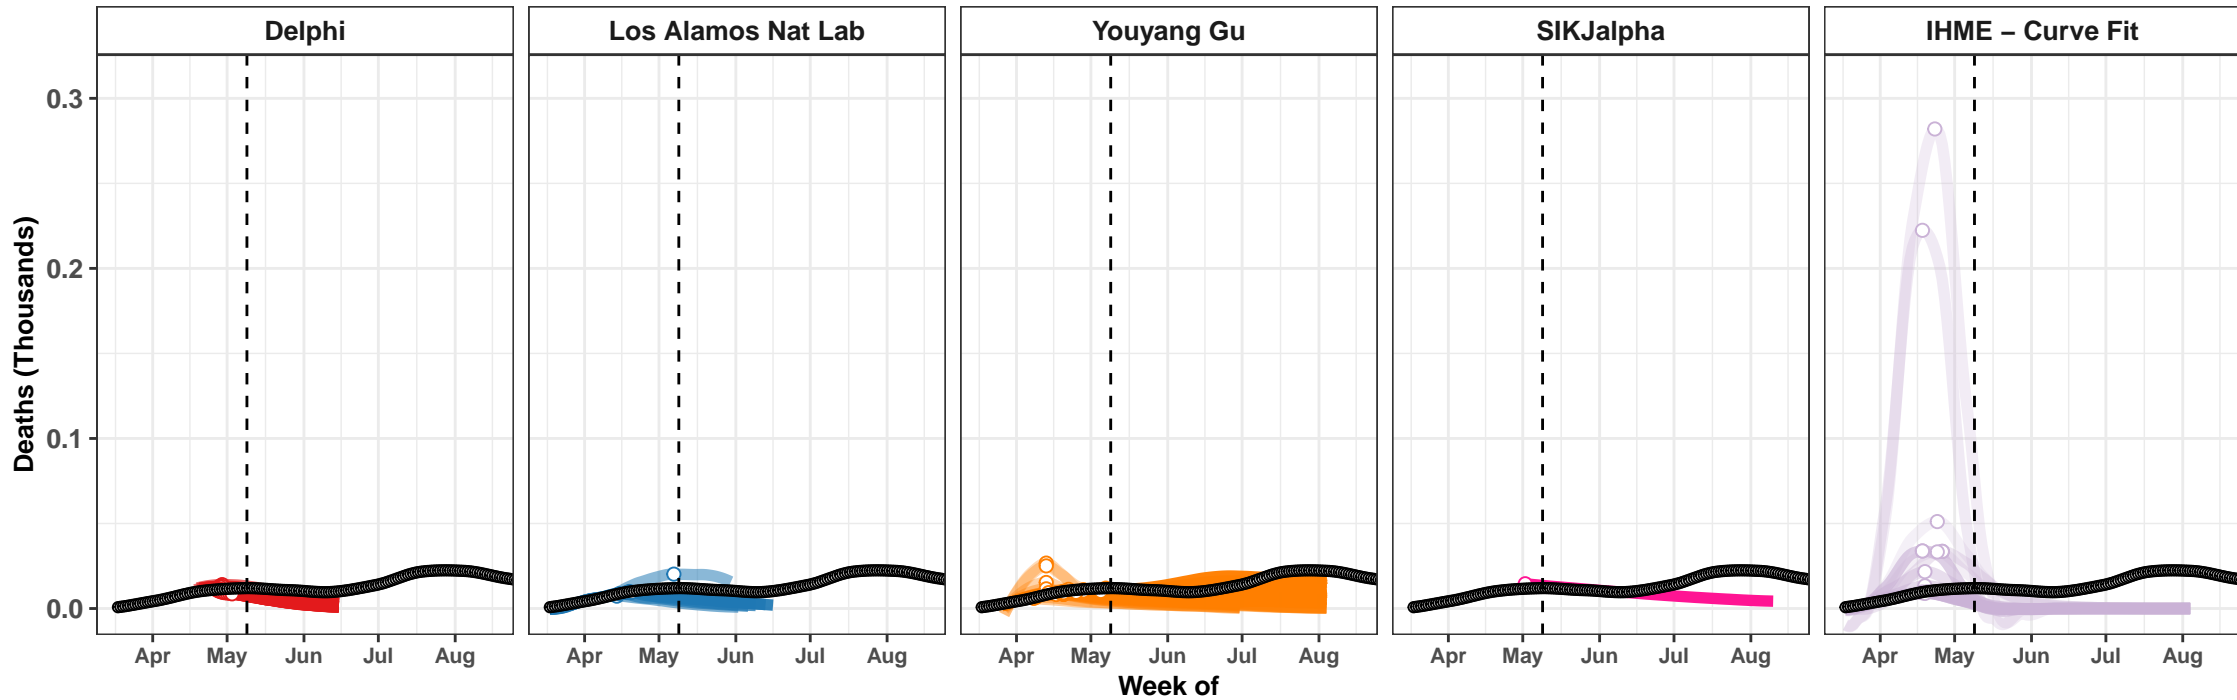

Mississippi – Smoothed Daily Deaths

Tennessee – Smoothed Daily Deaths

Missouri – Smoothed Daily Deaths

Alabama – Smoothed Daily Deaths

Panama – Smoothed Daily Deaths

Honduras – Smoothed Daily Deaths

Portugal – Smoothed Daily Deaths