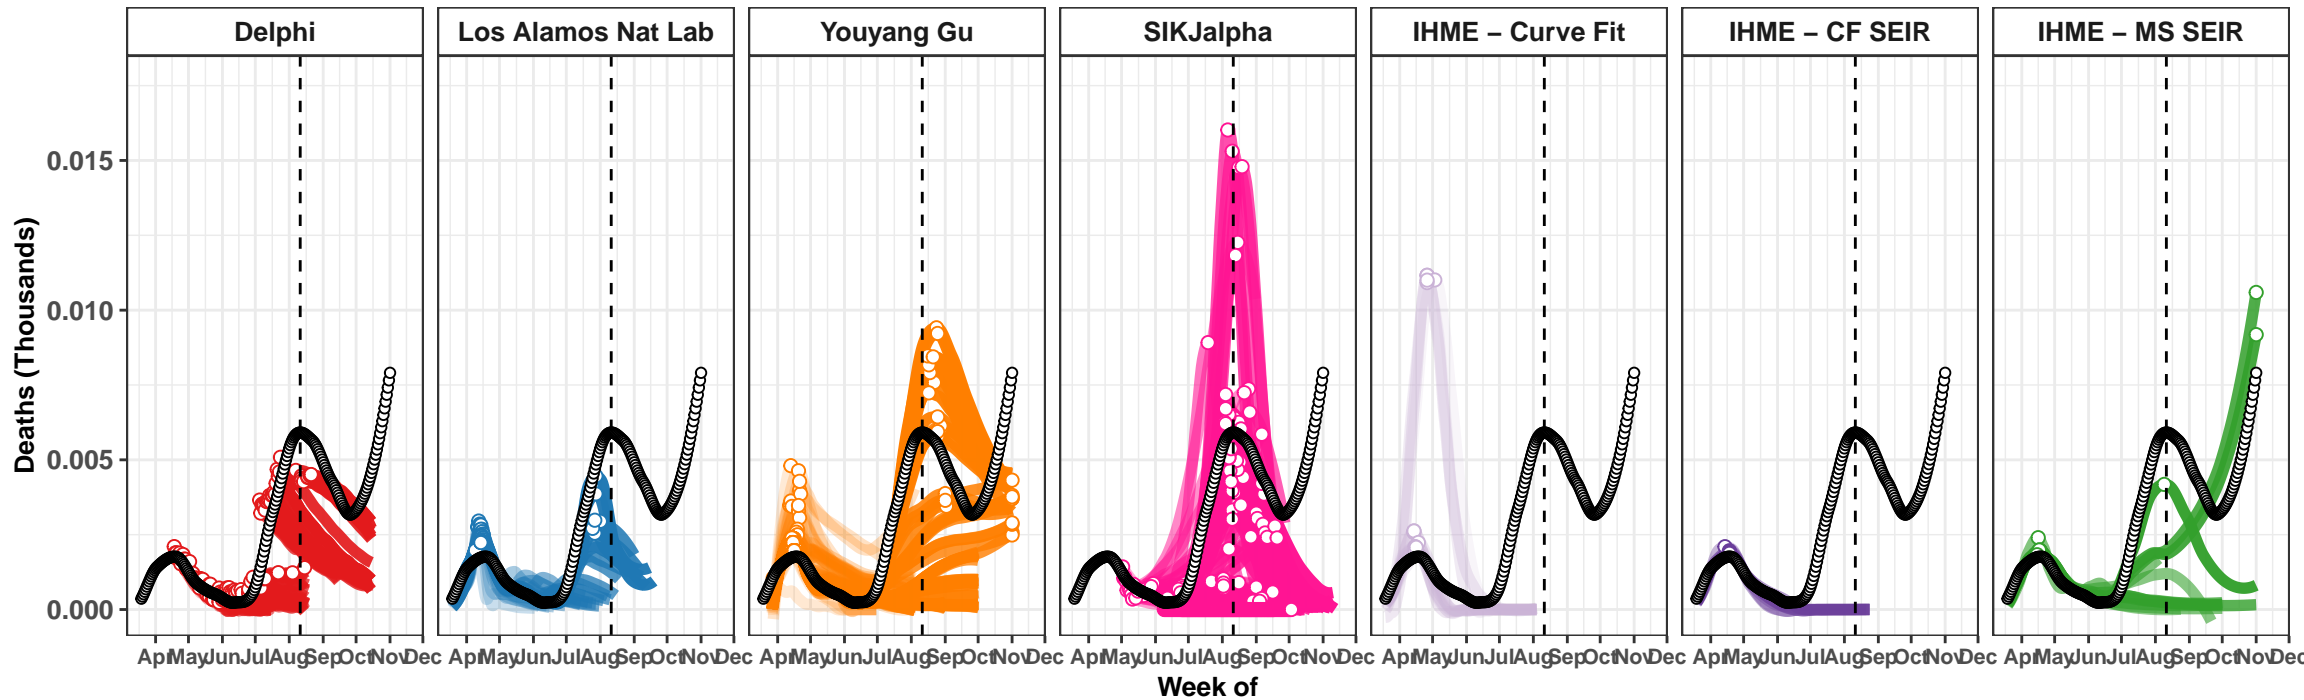

El Salvador – Smoothed Daily Deaths

Australia – Smoothed Daily Deaths

Libya – Smoothed Daily Deaths

Sudan – Smoothed Daily Deaths

Puerto Rico – Smoothed Daily Deaths

Serbia – Smoothed Daily Deaths

Imperial

Imperial

Venezuela – Smoothed Daily Deaths

Kuwait – Smoothed Daily Deaths

Actual and Predicted Peak

Azerbaijan – Smoothed Daily Deaths

Denmark – Smoothed Daily Deaths

Youyang Gu

IHME – Curve Fit

Youyang Gu

IHME – Curve Fit

Delaware – Smoothed Daily Deaths

District of Columbia – Smoothed Daily Deaths

Idaho – Smoothed Daily Deaths

Yemen – Smoothed Daily Deaths

Uzbekistan – Smoothed Daily Deaths

United Arab Emirates – Smoothed Daily Deaths

New Hampshire – Smoothed Daily Deaths

Finland – Smoothed Daily Deaths

Youyang Gu

IHME – Curve Fit

Youyang Gu

IHME – Curve Fit

Zambia – Smoothed Daily Deaths