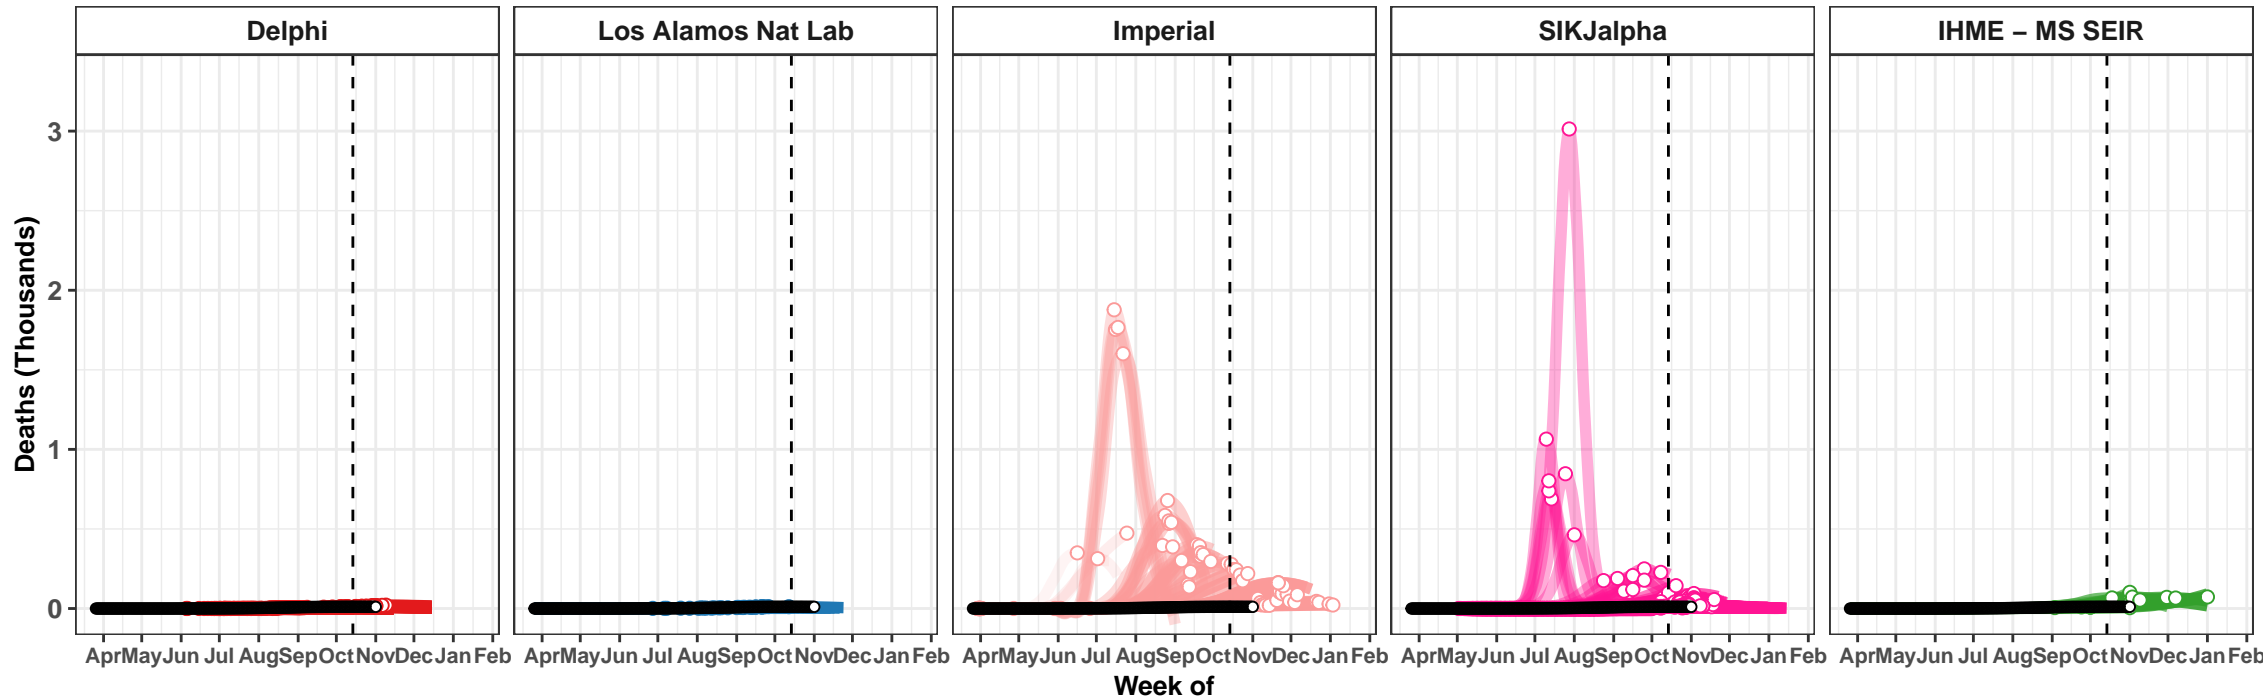

Bulgaria – Smoothed Daily Deaths

Myanmar – Smoothed Daily Deaths

Bosnia and Herzegovina – Smoothed Daily Deaths

Oman – Smoothed Daily Deaths

Rhode Island – Smoothed Daily Deaths

Nigeria – Smoothed Daily Deaths

Kyrgyzstan – Smoothed Daily Deaths

Actual and Predicted Peak

Kansas – Smoothed Daily Deaths

New Mexico – Smoothed Daily Deaths

Kenya – Smoothed Daily Deaths

Macedonia – Smoothed Daily Deaths

Belarus – Smoothed Daily Deaths

El Salvador – Smoothed Daily Deaths

Australia – Smoothed Daily Deaths

Libya – Smoothed Daily Deaths

Sudan – Smoothed Daily Deaths

Puerto Rico – Smoothed Daily Deaths

Serbia – Smoothed Daily Deaths

Imperial

Imperial

Venezuela – Smoothed Daily Deaths

Kuwait – Smoothed Daily Deaths

Actual and Predicted Peak

Azerbaijan – Smoothed Daily Deaths

Denmark – Smoothed Daily Deaths

Youyang Gu

IHME – Curve Fit

Youyang Gu