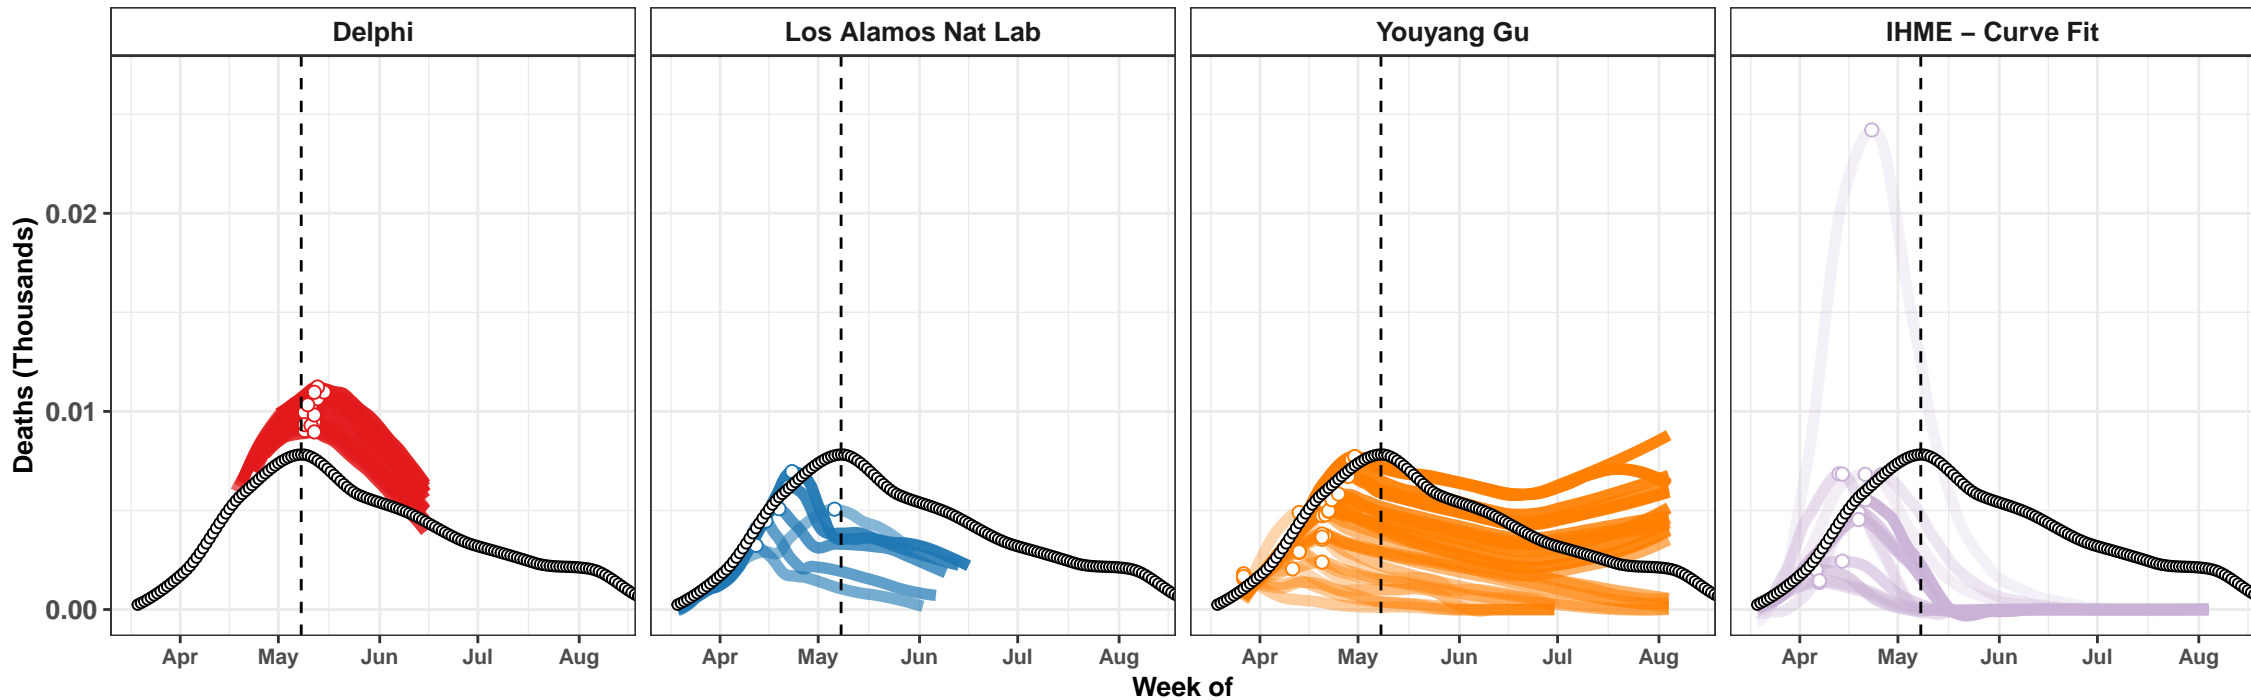

El Salvador – Smoothed Daily Deaths

Australia – Smoothed Daily Deaths

Libya – Smoothed Daily Deaths

Sudan – Smoothed Daily Deaths

Puerto Rico – Smoothed Daily Deaths

Serbia – Smoothed Daily Deaths

Imperial

Imperial

Venezuela – Smoothed Daily Deaths

Kuwait – Smoothed Daily Deaths

Actual and Predicted Peak

Azerbaijan – Smoothed Daily Deaths

Denmark – Smoothed Daily Deaths

Youyang Gu

IHME – Curve Fit

Youyang Gu

IHME – Curve Fit

Delaware – Smoothed Daily Deaths

District of Columbia – Smoothed Daily Deaths

Idaho – Smoothed Daily Deaths

Yemen – Smoothed Daily Deaths

Uzbekistan – Smoothed Daily Deaths

United Arab Emirates – Smoothed Daily Deaths