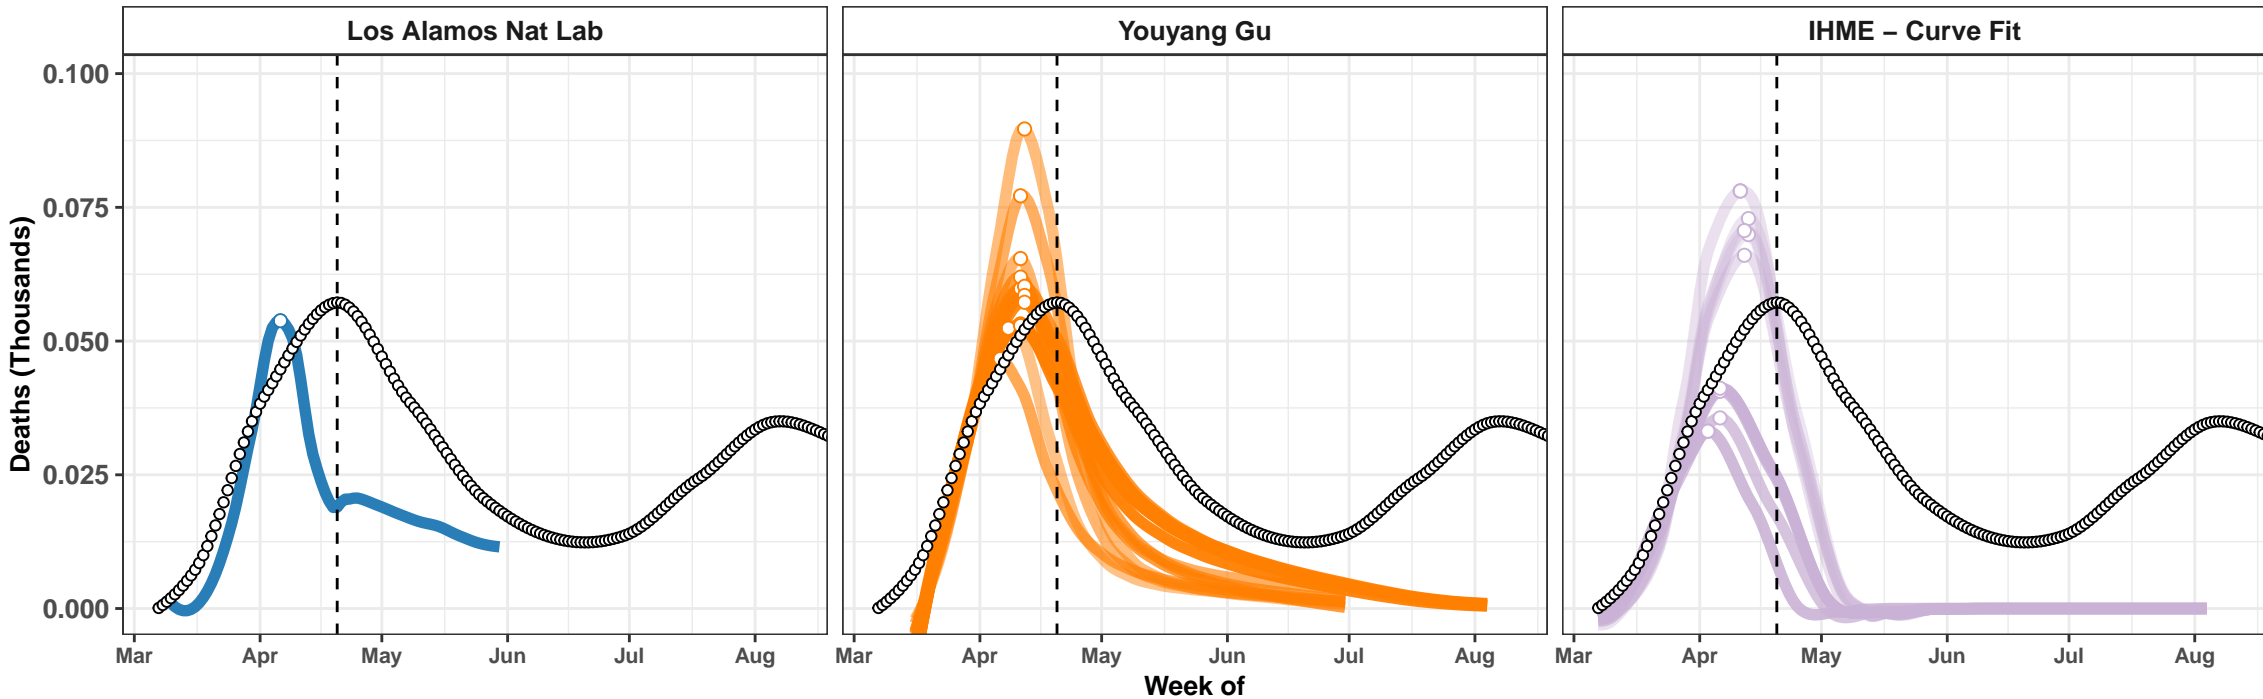

Louisiana – Smoothed Daily Deaths