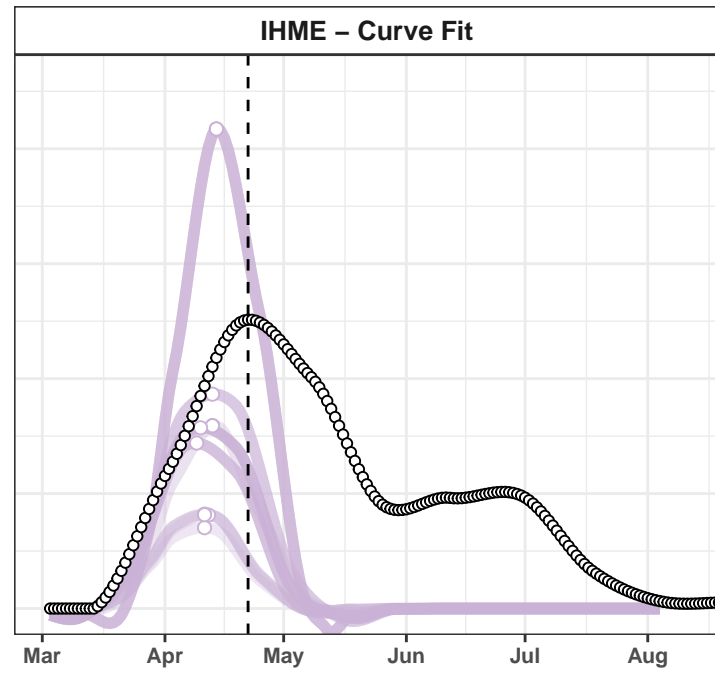

New York – Smoothed Daily Deaths

Colombia – Smoothed Daily Deaths

Argentina – Smoothed Daily Deaths

Russian Federation – Smoothed Daily Deaths

South Africa – Smoothed Daily Deaths

Texas – Smoothed Daily Deaths

California – Smoothed Daily Deaths

Florida – Smoothed Daily Deaths

New Jersey – Smoothed Daily Deaths

Actual and Predicted Peak

Chile – Smoothed Daily Deaths

Indonesia – Smoothed Daily Deaths

Ecuador – Smoothed Daily Deaths