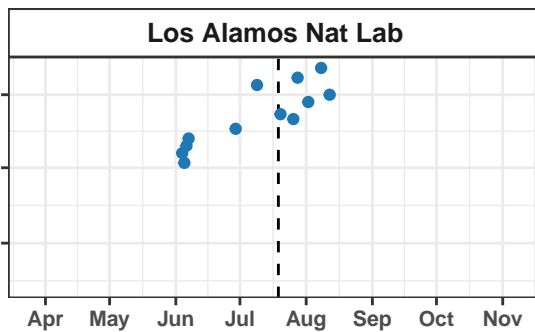

Kentucky – Smoothed Daily Deaths

Afghanistan – Smoothed Daily Deaths

Ethiopia – Smoothed Daily Deaths

Paraguay – Smoothed Daily Deaths

Costa Rica – Smoothed Daily Deaths

Armenia – Smoothed Daily Deaths

Oklahoma – Smoothed Daily Deaths

Bulgaria – Smoothed Daily Deaths

Myanmar – Smoothed Daily Deaths

Bosnia and Herzegovina – Smoothed Daily Deaths

Oman – Smoothed Daily Deaths

Rhode Island – Smoothed Daily Deaths

Nigeria – Smoothed Daily Deaths

Kyrgyzstan – Smoothed Daily Deaths

Actual and Predicted Peak

Kansas – Smoothed Daily Deaths

New Mexico – Smoothed Daily Deaths

Kenya – Smoothed Daily Deaths

Macedonia – Smoothed Daily Deaths

Belarus – Smoothed Daily Deaths

El Salvador – Smoothed Daily Deaths

Australia – Smoothed Daily Deaths

Libya – Smoothed Daily Deaths

Sudan – Smoothed Daily Deaths

Puerto Rico – Smoothed Daily Deaths

Serbia – Smoothed Daily Deaths

Imperial

Imperial