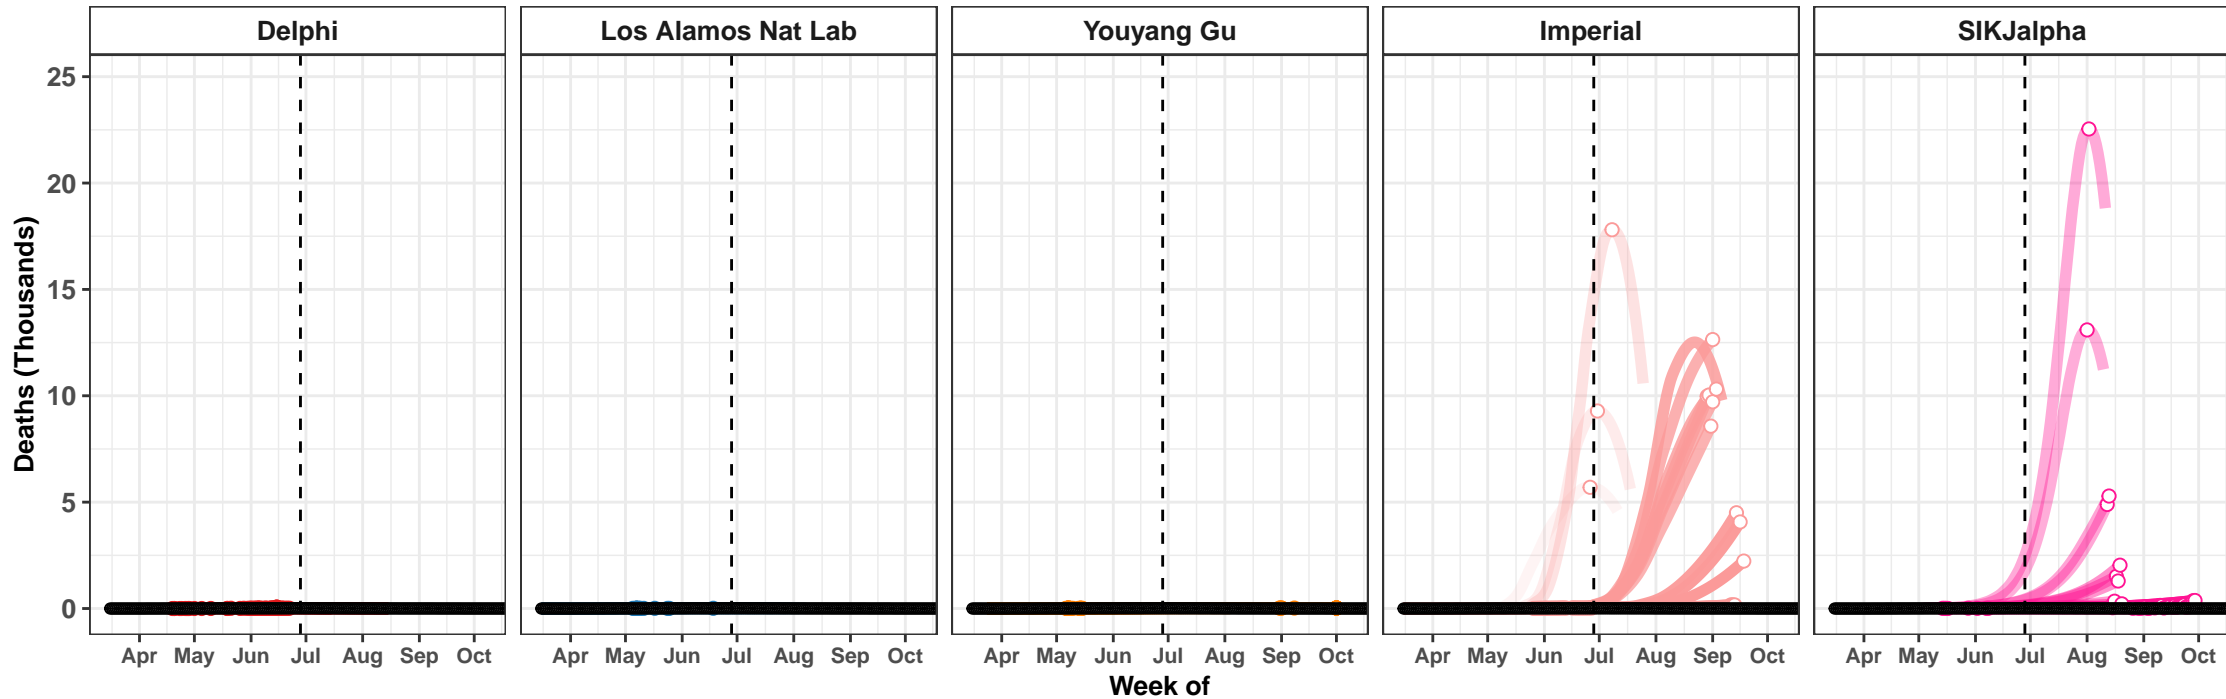

Kentucky – Smoothed Daily Deaths

Afghanistan – Smoothed Daily Deaths

Ethiopia – Smoothed Daily Deaths

Paraguay – Smoothed Daily Deaths

Costa Rica – Smoothed Daily Deaths

Armenia – Smoothed Daily Deaths

Oklahoma – Smoothed Daily Deaths

Bulgaria – Smoothed Daily Deaths

Myanmar – Smoothed Daily Deaths

Bosnia and Herzegovina – Smoothed Daily Deaths

Oman – Smoothed Daily Deaths

Rhode Island – Smoothed Daily Deaths

Nigeria – Smoothed Daily Deaths

Kyrgyzstan – Smoothed Daily Deaths

Actual and Predicted Peak

Kansas – Smoothed Daily Deaths

New Mexico – Smoothed Daily Deaths

Kenya – Smoothed Daily Deaths

Macedonia – Smoothed Daily Deaths

Belarus – Smoothed Daily Deaths

El Salvador – Smoothed Daily Deaths

Australia – Smoothed Daily Deaths

Libya – Smoothed Daily Deaths

Sudan – Smoothed Daily Deaths

Puerto Rico – Smoothed Daily Deaths

Serbia – Smoothed Daily Deaths

Imperial

Imperial