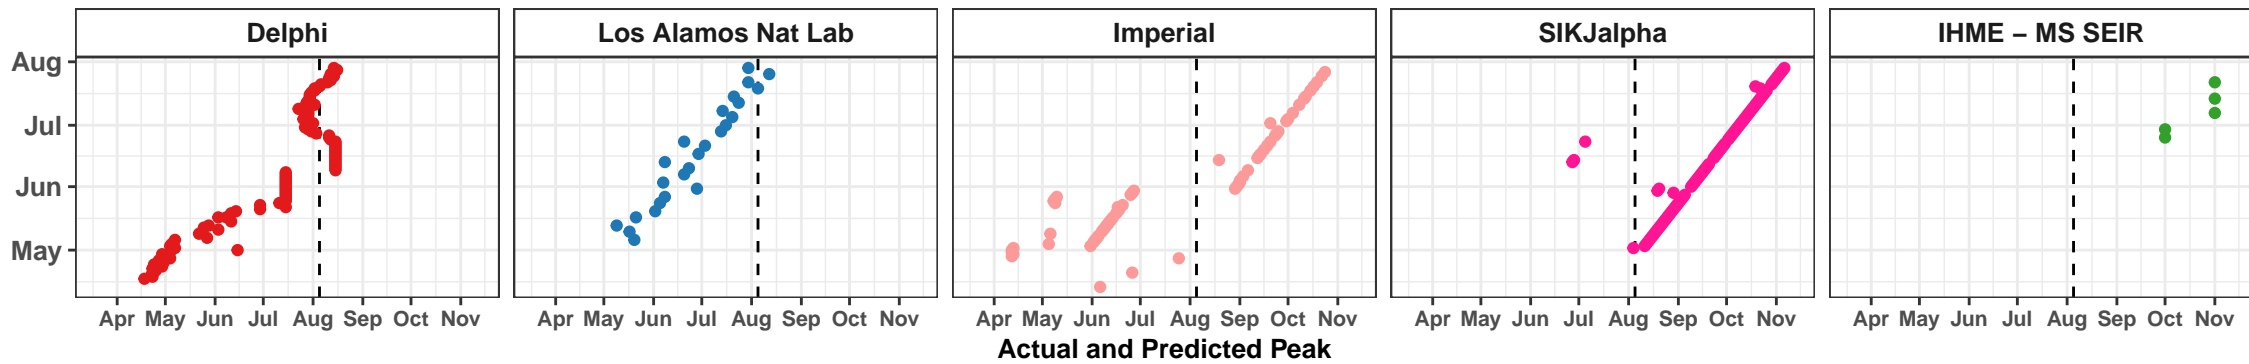

Kyrgyzstan – Smoothed Daily Deaths

Actual and Predicted Peak

Kansas – Smoothed Daily Deaths

New Mexico – Smoothed Daily Deaths

Kenya – Smoothed Daily Deaths

Macedonia – Smoothed Daily Deaths

Belarus – Smoothed Daily Deaths

El Salvador – Smoothed Daily Deaths

Australia – Smoothed Daily Deaths

Libya – Smoothed Daily Deaths

Sudan – Smoothed Daily Deaths

Puerto Rico – Smoothed Daily Deaths

Serbia – Smoothed Daily Deaths

Imperial

Imperial