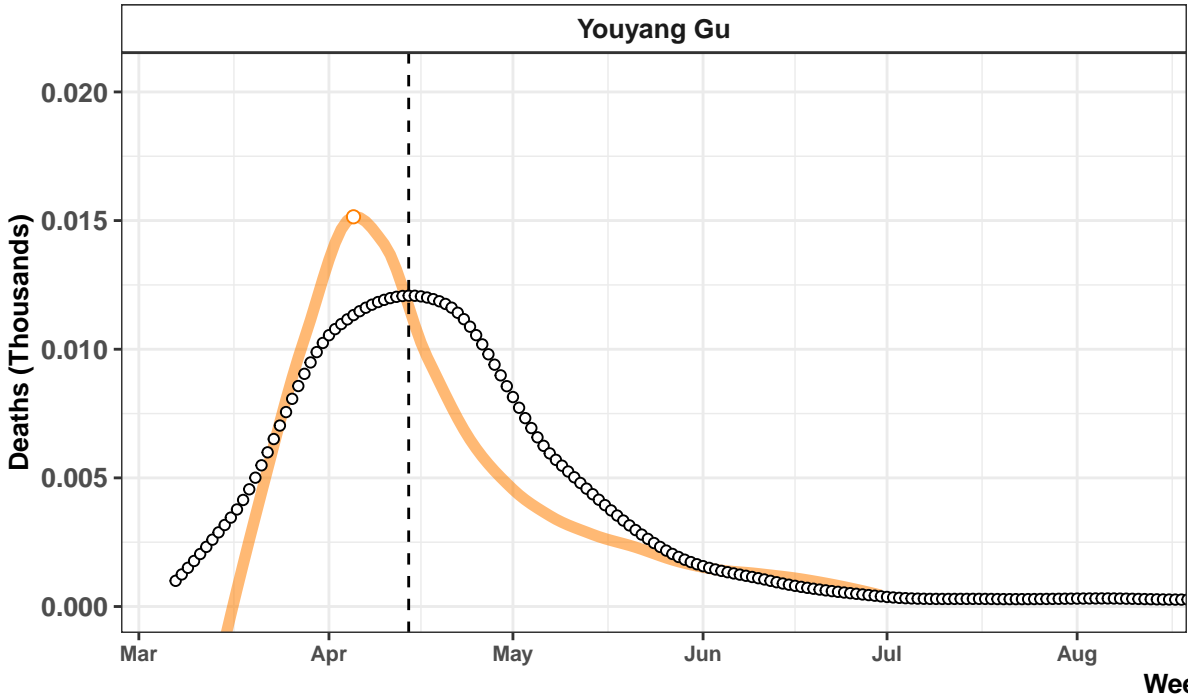

Venezuela – Smoothed Daily Deaths

Kuwait – Smoothed Daily Deaths

Actual and Predicted Peak

Azerbaijan – Smoothed Daily Deaths

Denmark – Smoothed Daily Deaths

Youyang Gu

IHME – Curve Fit

Youyang Gu