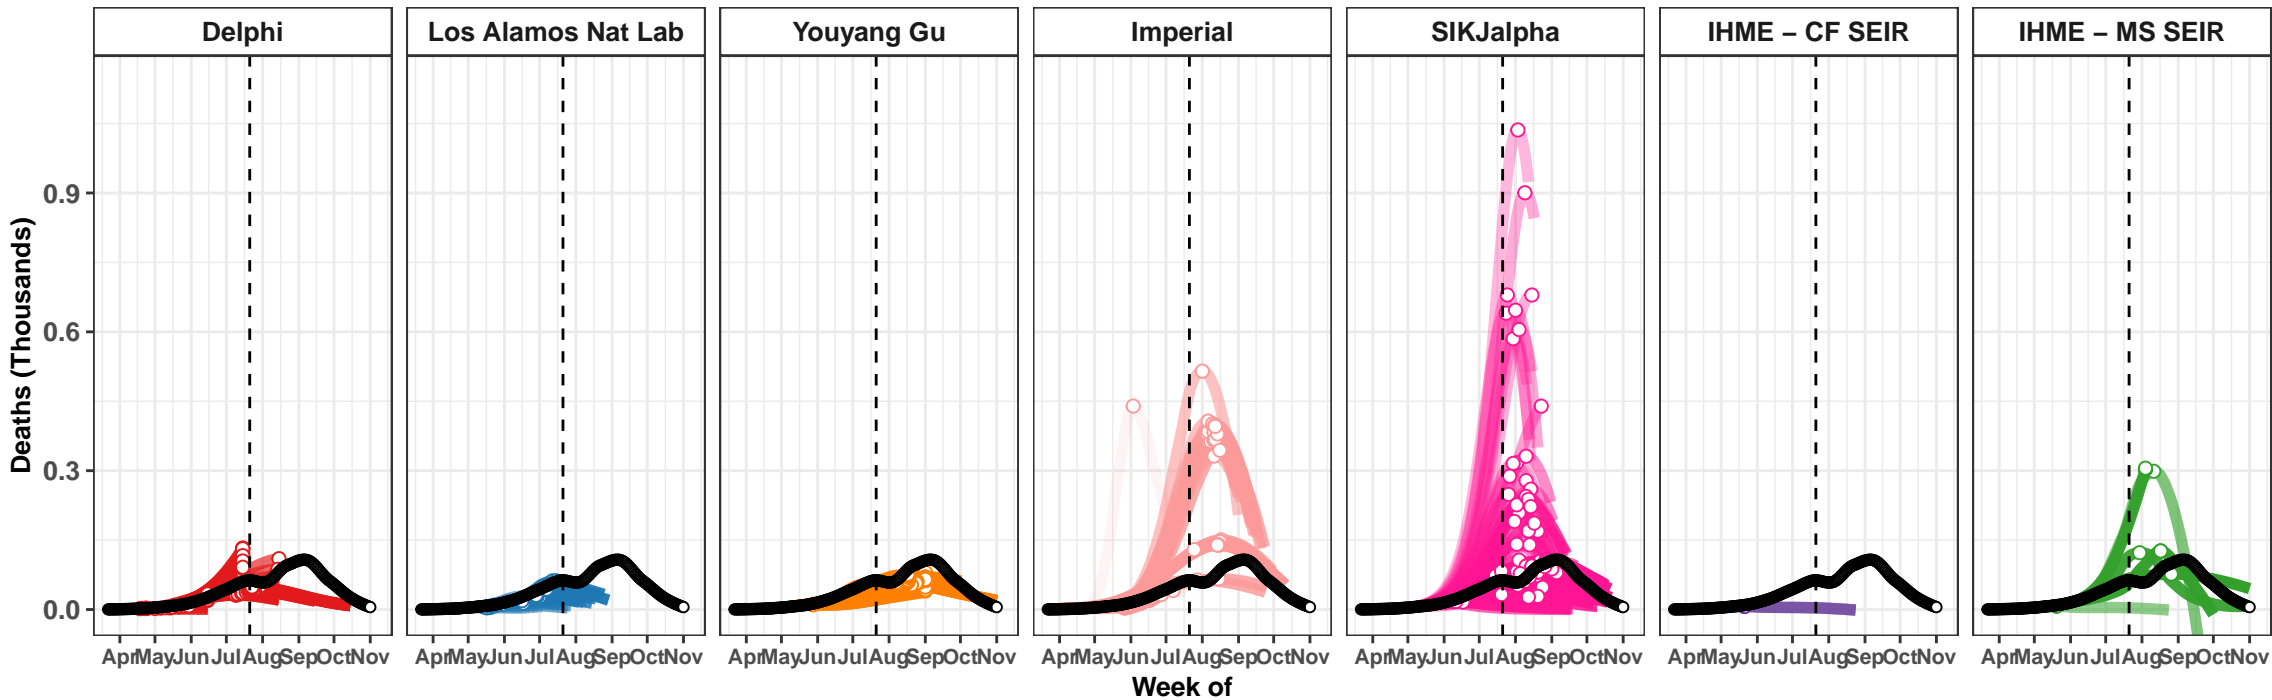

California – Smoothed Daily Deaths

Florida – Smoothed Daily Deaths

New Jersey – Smoothed Daily Deaths

Actual and Predicted Peak

Chile – Smoothed Daily Deaths

Indonesia – Smoothed Daily Deaths

Ecuador – Smoothed Daily Deaths

Belgium – Smoothed Daily Deaths

Iraq – Smoothed Daily Deaths

Germany – Smoothed Daily Deaths

Turkey – Smoothed Daily Deaths

Canada – Smoothed Daily Deaths

Illinois – Smoothed Daily Deaths

Massachusetts – Smoothed Daily Deaths

Pennsylvania – Smoothed Daily Deaths

Bolivia – Smoothed Daily Deaths

Georgia – Smoothed Daily Deaths

Actual and Predicted Peak

Michigan – Smoothed Daily Deaths

Ukraine – Smoothed Daily Deaths

Netherlands – Smoothed Daily Deaths