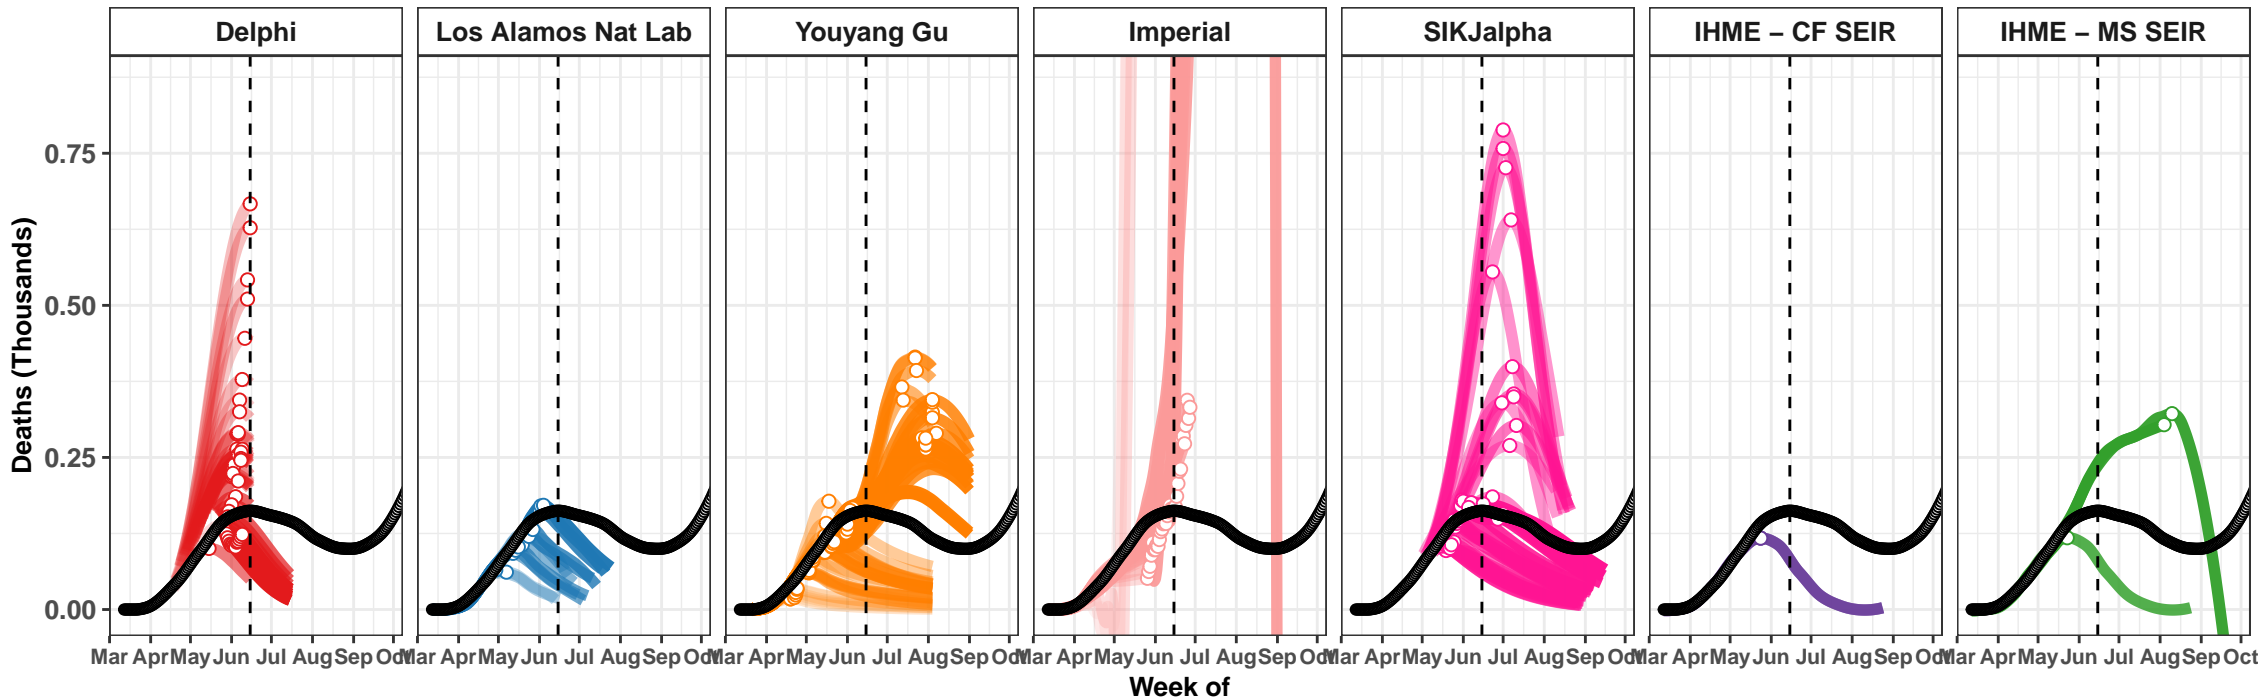

United States – Smoothed Daily Deaths

Brazil – Smoothed Daily Deaths

India – Smoothed Daily Deaths

Mexico – Smoothed Daily Deaths

United Kingdom – Smoothed Daily Deaths

France – Smoothed Daily Deaths

Peru – Smoothed Daily Deaths

New York – Smoothed Daily Deaths

Colombia – Smoothed Daily Deaths

Argentina – Smoothed Daily Deaths

Russian Federation – Smoothed Daily Deaths

South Africa – Smoothed Daily Deaths

Texas – Smoothed Daily Deaths

California – Smoothed Daily Deaths

Florida – Smoothed Daily Deaths

New Jersey – Smoothed Daily Deaths

Actual and Predicted Peak

Chile – Smoothed Daily Deaths

Indonesia – Smoothed Daily Deaths

Ecuador – Smoothed Daily Deaths