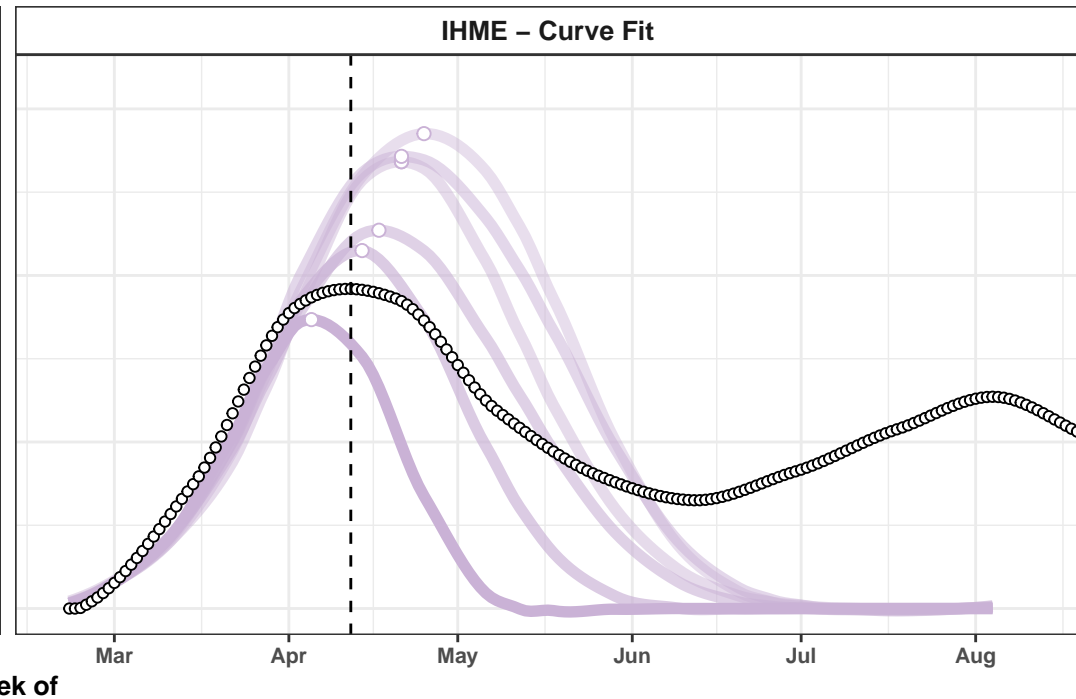

Washington – Smoothed Daily Deaths