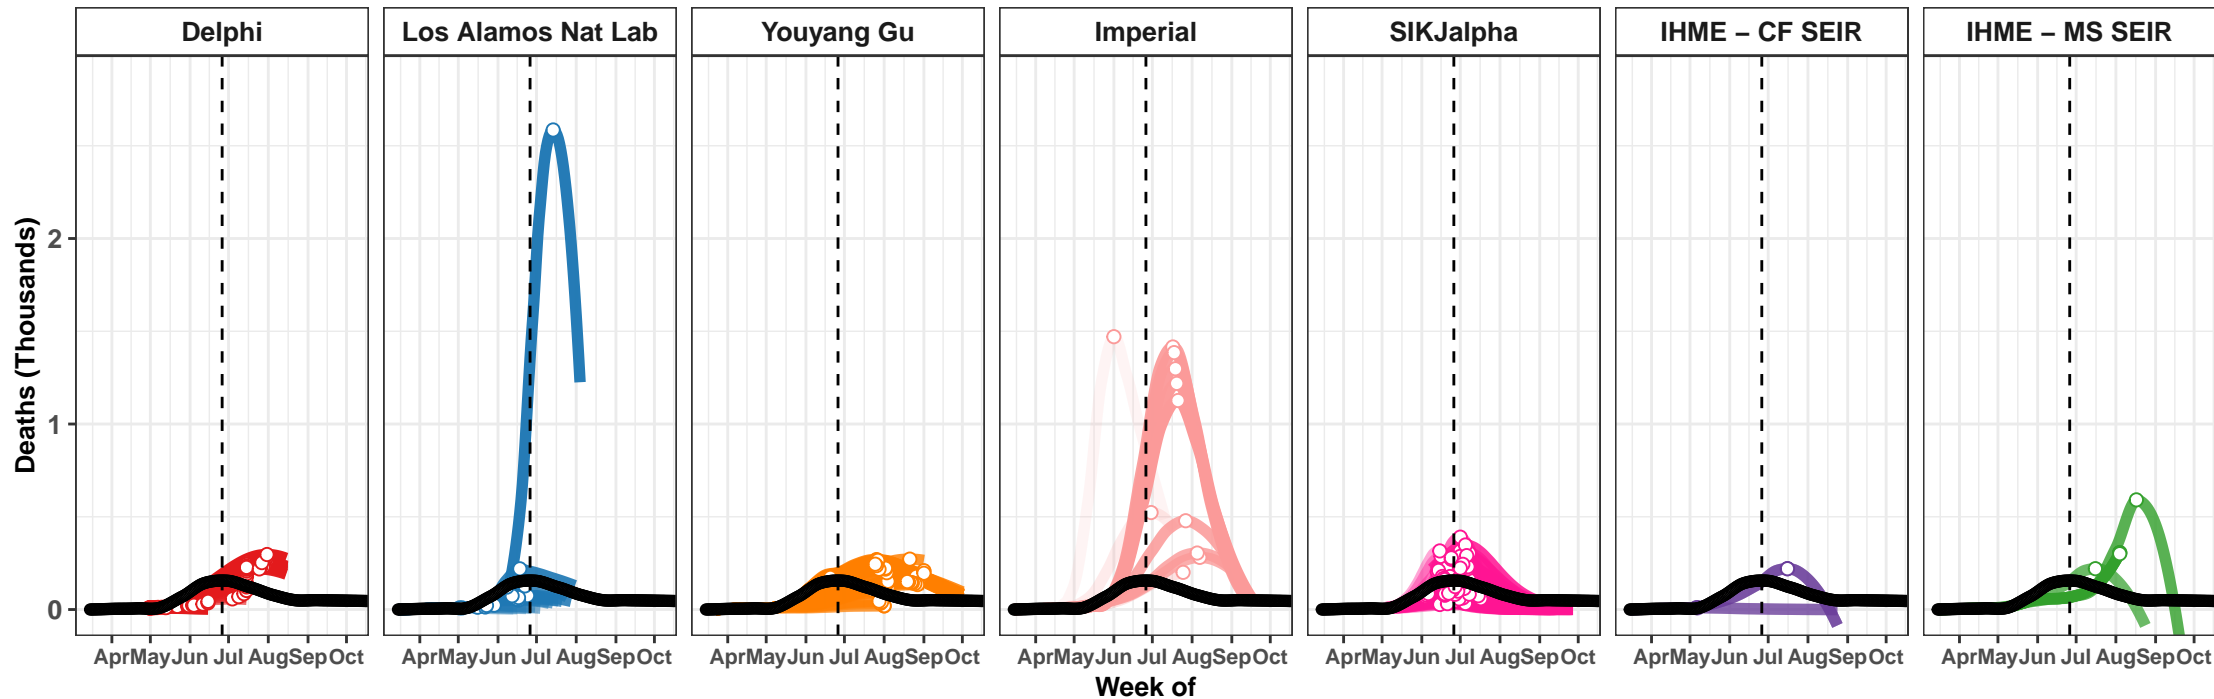

New York – Smoothed Daily Deaths

Colombia – Smoothed Daily Deaths

Argentina – Smoothed Daily Deaths

Russian Federation – Smoothed Daily Deaths

South Africa – Smoothed Daily Deaths

Texas – Smoothed Daily Deaths

California – Smoothed Daily Deaths

Florida – Smoothed Daily Deaths

New Jersey – Smoothed Daily Deaths

Actual and Predicted Peak

Chile – Smoothed Daily Deaths

Indonesia – Smoothed Daily Deaths

Ecuador – Smoothed Daily Deaths

Belgium – Smoothed Daily Deaths

Iraq – Smoothed Daily Deaths

Germany – Smoothed Daily Deaths

Turkey – Smoothed Daily Deaths

Canada – Smoothed Daily Deaths

Illinois – Smoothed Daily Deaths

Massachusetts – Smoothed Daily Deaths

Pennsylvania – Smoothed Daily Deaths

Bolivia – Smoothed Daily Deaths

Georgia – Smoothed Daily Deaths

Actual and Predicted Peak

Michigan – Smoothed Daily Deaths

Ukraine – Smoothed Daily Deaths

Netherlands – Smoothed Daily Deaths