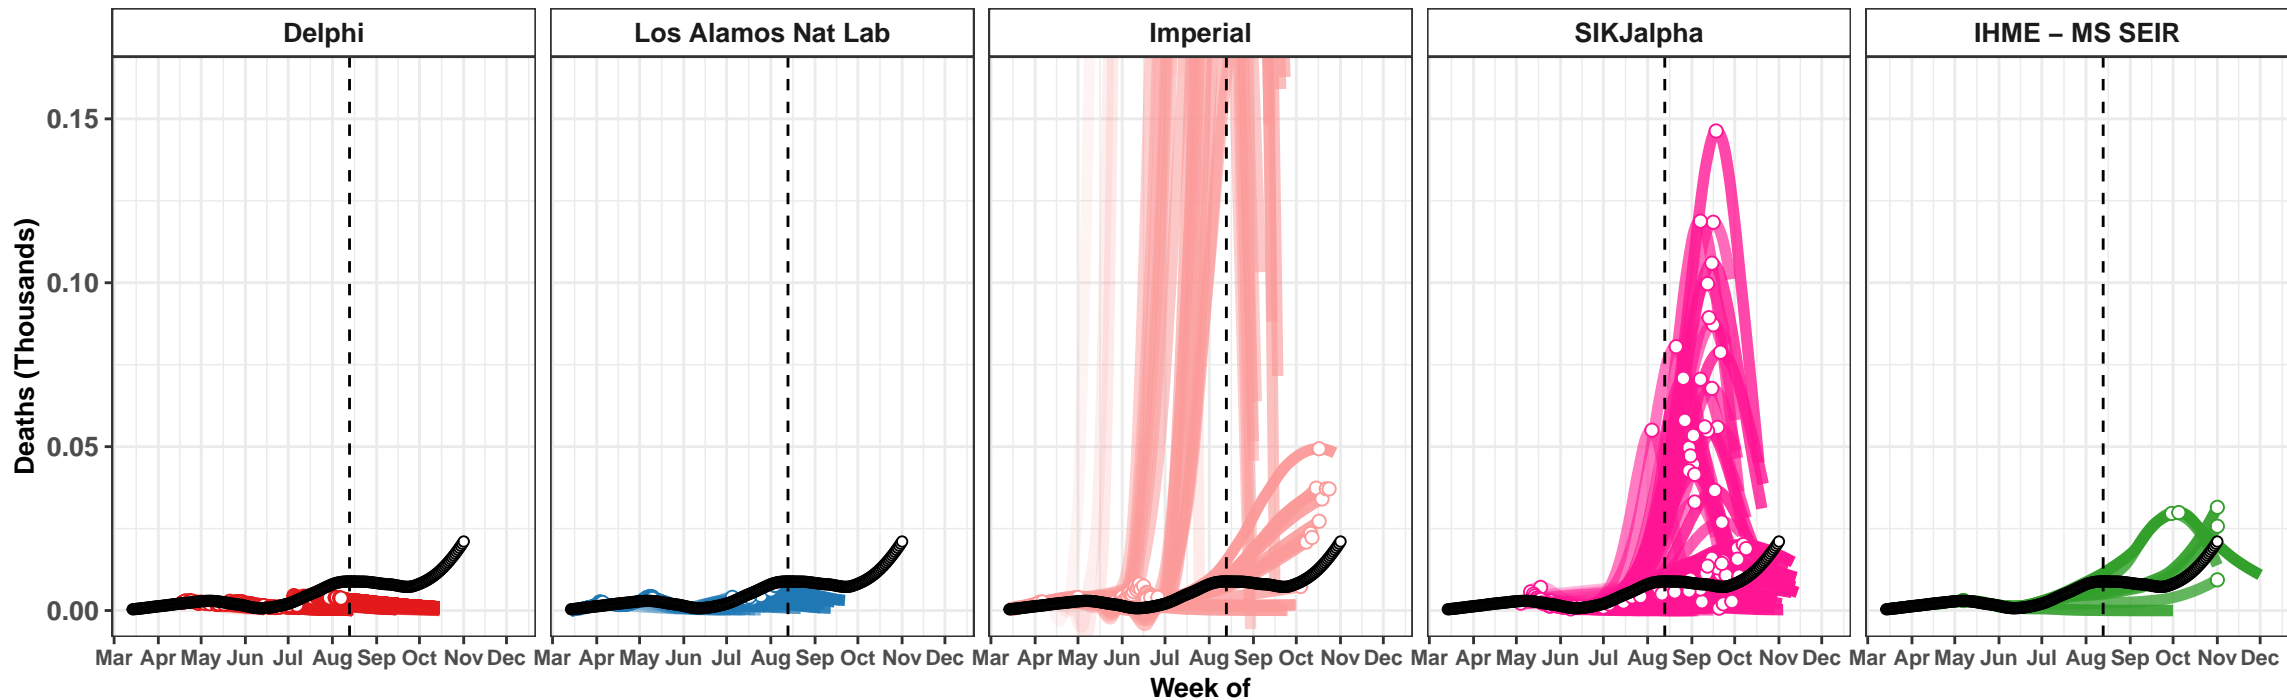

Kentucky – Smoothed Daily Deaths

Afghanistan – Smoothed Daily Deaths

Ethiopia – Smoothed Daily Deaths

Paraguay – Smoothed Daily Deaths

Costa Rica – Smoothed Daily Deaths

Armenia – Smoothed Daily Deaths

Oklahoma – Smoothed Daily Deaths

Bulgaria – Smoothed Daily Deaths

Myanmar – Smoothed Daily Deaths

Bosnia and Herzegovina – Smoothed Daily Deaths

Oman – Smoothed Daily Deaths

Rhode Island – Smoothed Daily Deaths

Nigeria – Smoothed Daily Deaths