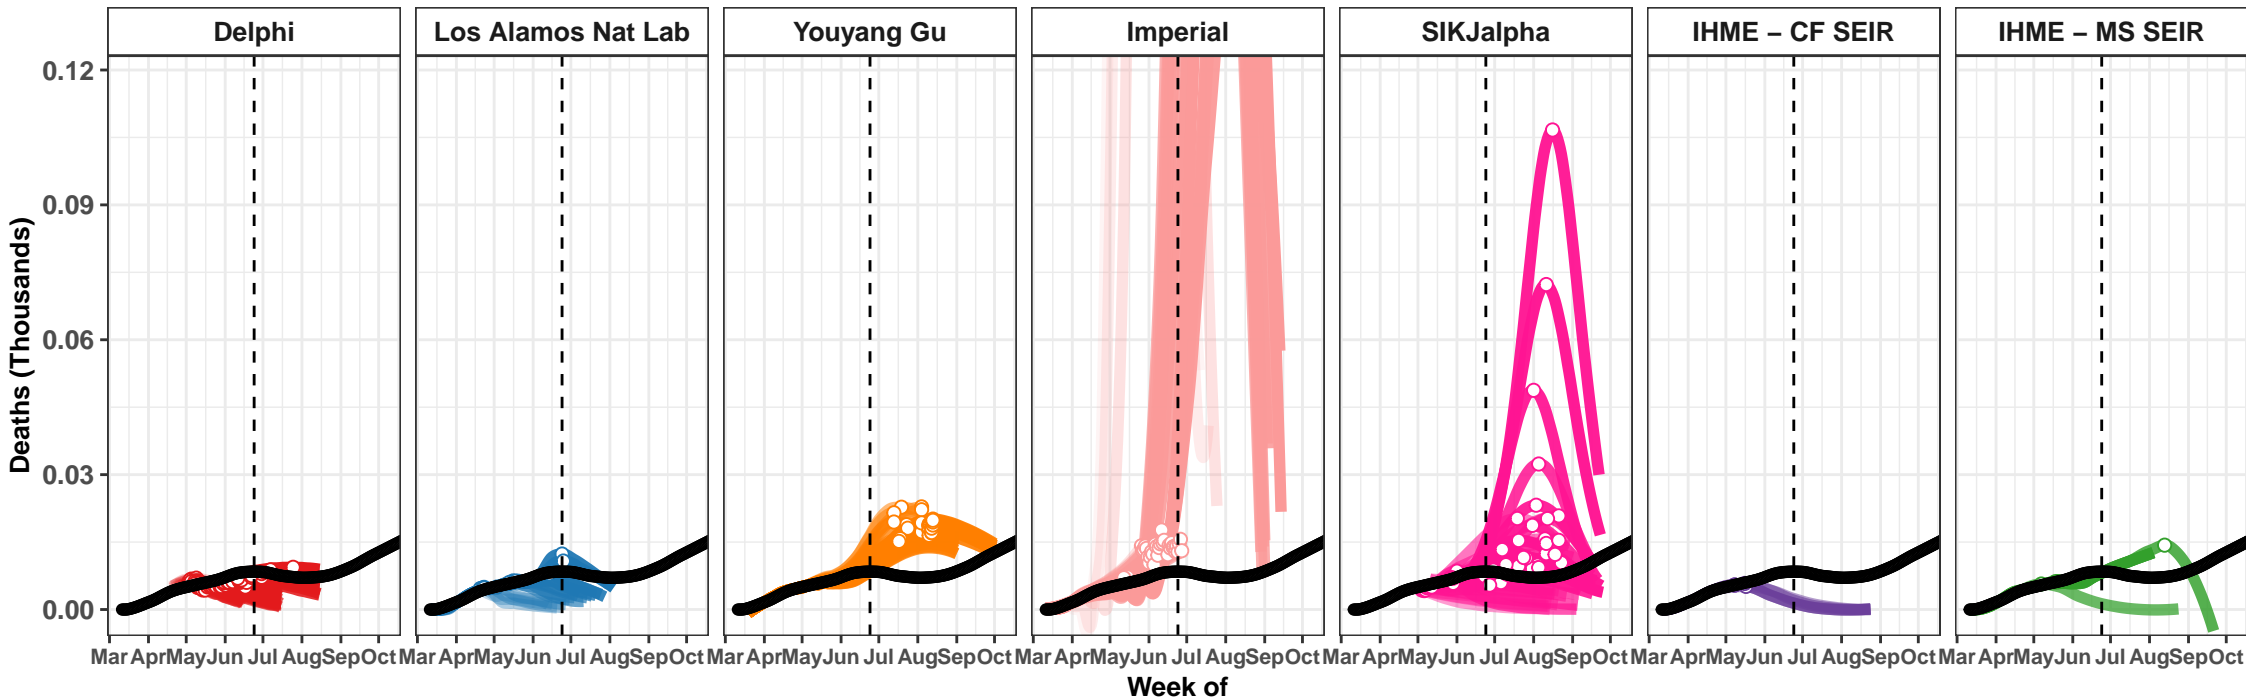

Minnesota – Smoothed Daily Deaths

Washington – Smoothed Daily Deaths

Colorado – Smoothed Daily Deaths

Dominican Republic – Smoothed Daily Deaths

Wisconsin – Smoothed Daily Deaths

Ireland – Smoothed Daily Deaths

Kazakhstan – Smoothed Daily Deaths

Hungary – Smoothed Daily Deaths

Moldova – Smoothed Daily Deaths

Nevada – Smoothed Daily Deaths

Japan – Smoothed Daily Deaths

Delphi

Delphi

Iowa – Smoothed Daily Deaths