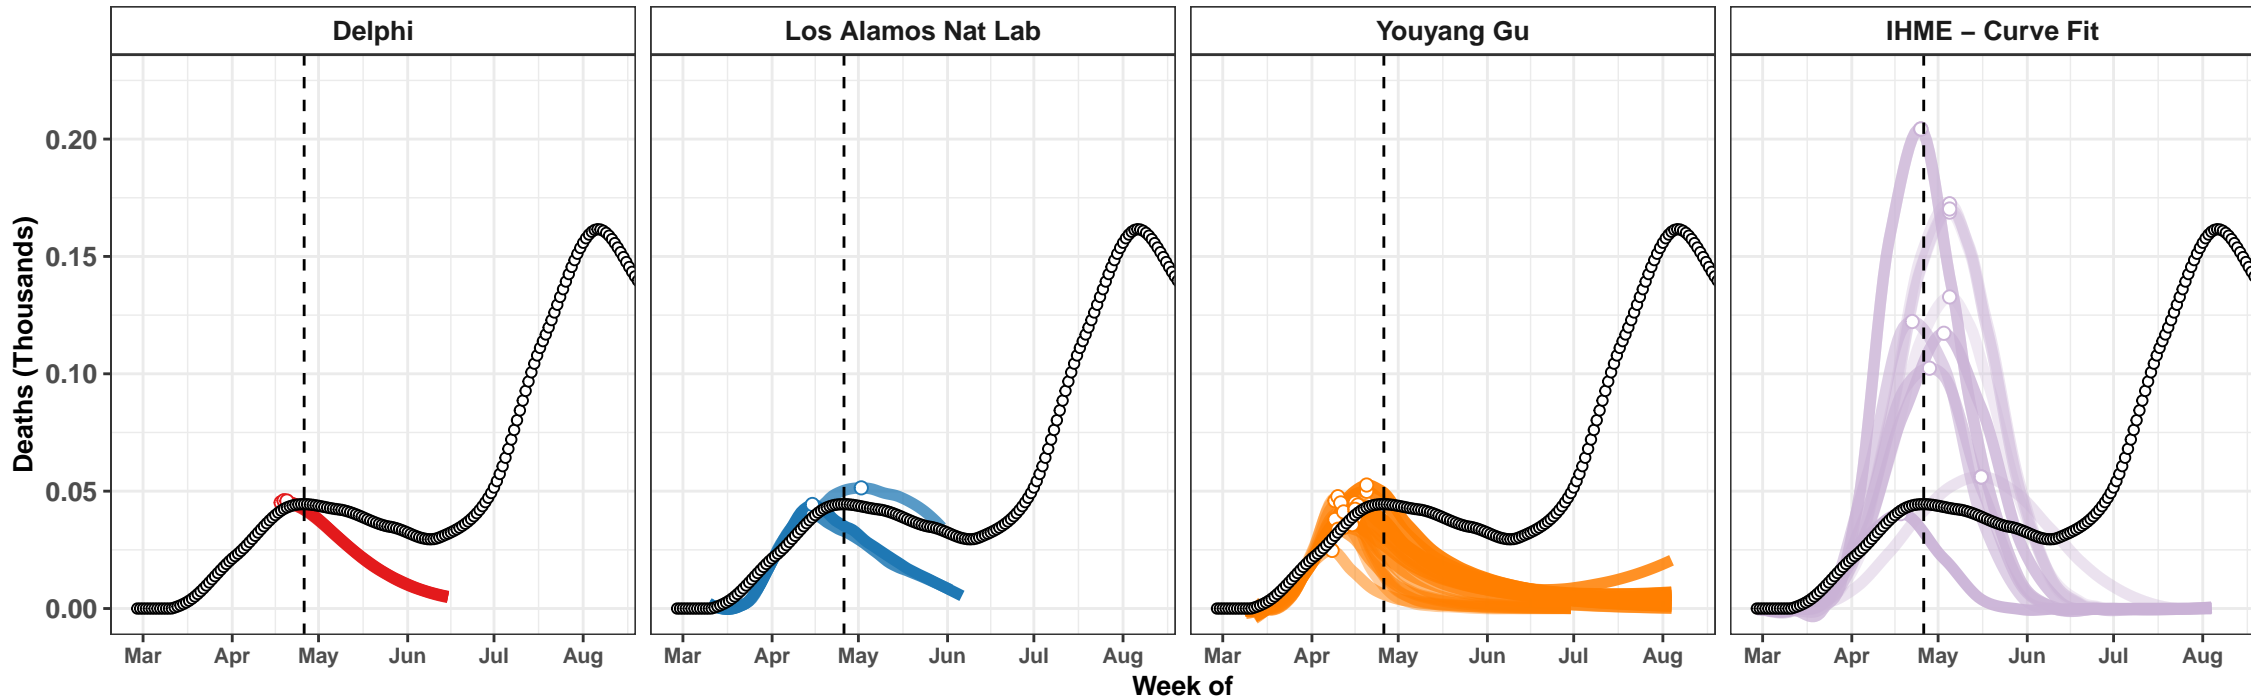

United States – Smoothed Daily Deaths

Brazil – Smoothed Daily Deaths

India – Smoothed Daily Deaths

Mexico – Smoothed Daily Deaths

United Kingdom – Smoothed Daily Deaths

France – Smoothed Daily Deaths

Peru – Smoothed Daily Deaths

New York – Smoothed Daily Deaths

Colombia – Smoothed Daily Deaths

Argentina – Smoothed Daily Deaths

Russian Federation – Smoothed Daily Deaths

South Africa – Smoothed Daily Deaths

Texas – Smoothed Daily Deaths

California – Smoothed Daily Deaths

Florida – Smoothed Daily Deaths

New Jersey – Smoothed Daily Deaths

Actual and Predicted Peak

Chile – Smoothed Daily Deaths

Indonesia – Smoothed Daily Deaths

Ecuador – Smoothed Daily Deaths