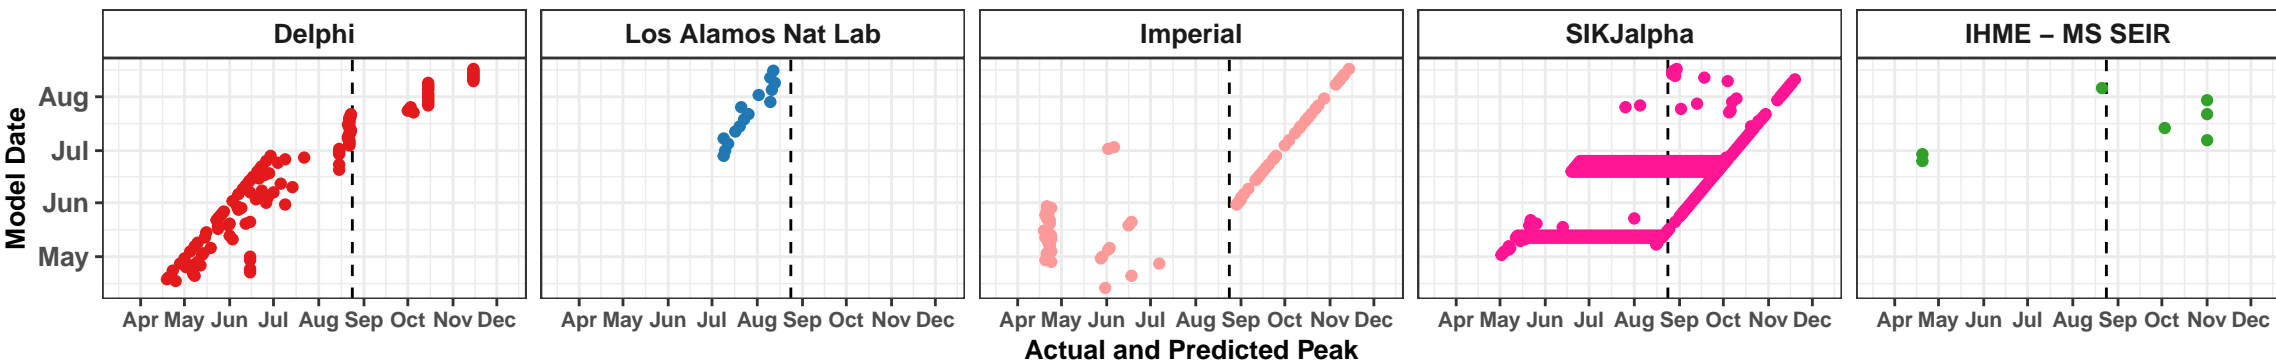

Venezuela – Smoothed Daily Deaths

Kuwait – Smoothed Daily Deaths

Actual and Predicted Peak

Azerbaijan – Smoothed Daily Deaths

Denmark – Smoothed Daily Deaths

Youyang Gu

IHME – Curve Fit

Youyang Gu

IHME – Curve Fit

Delaware – Smoothed Daily Deaths

District of Columbia – Smoothed Daily Deaths

Idaho – Smoothed Daily Deaths

Yemen – Smoothed Daily Deaths

Uzbekistan – Smoothed Daily Deaths

United Arab Emirates – Smoothed Daily Deaths