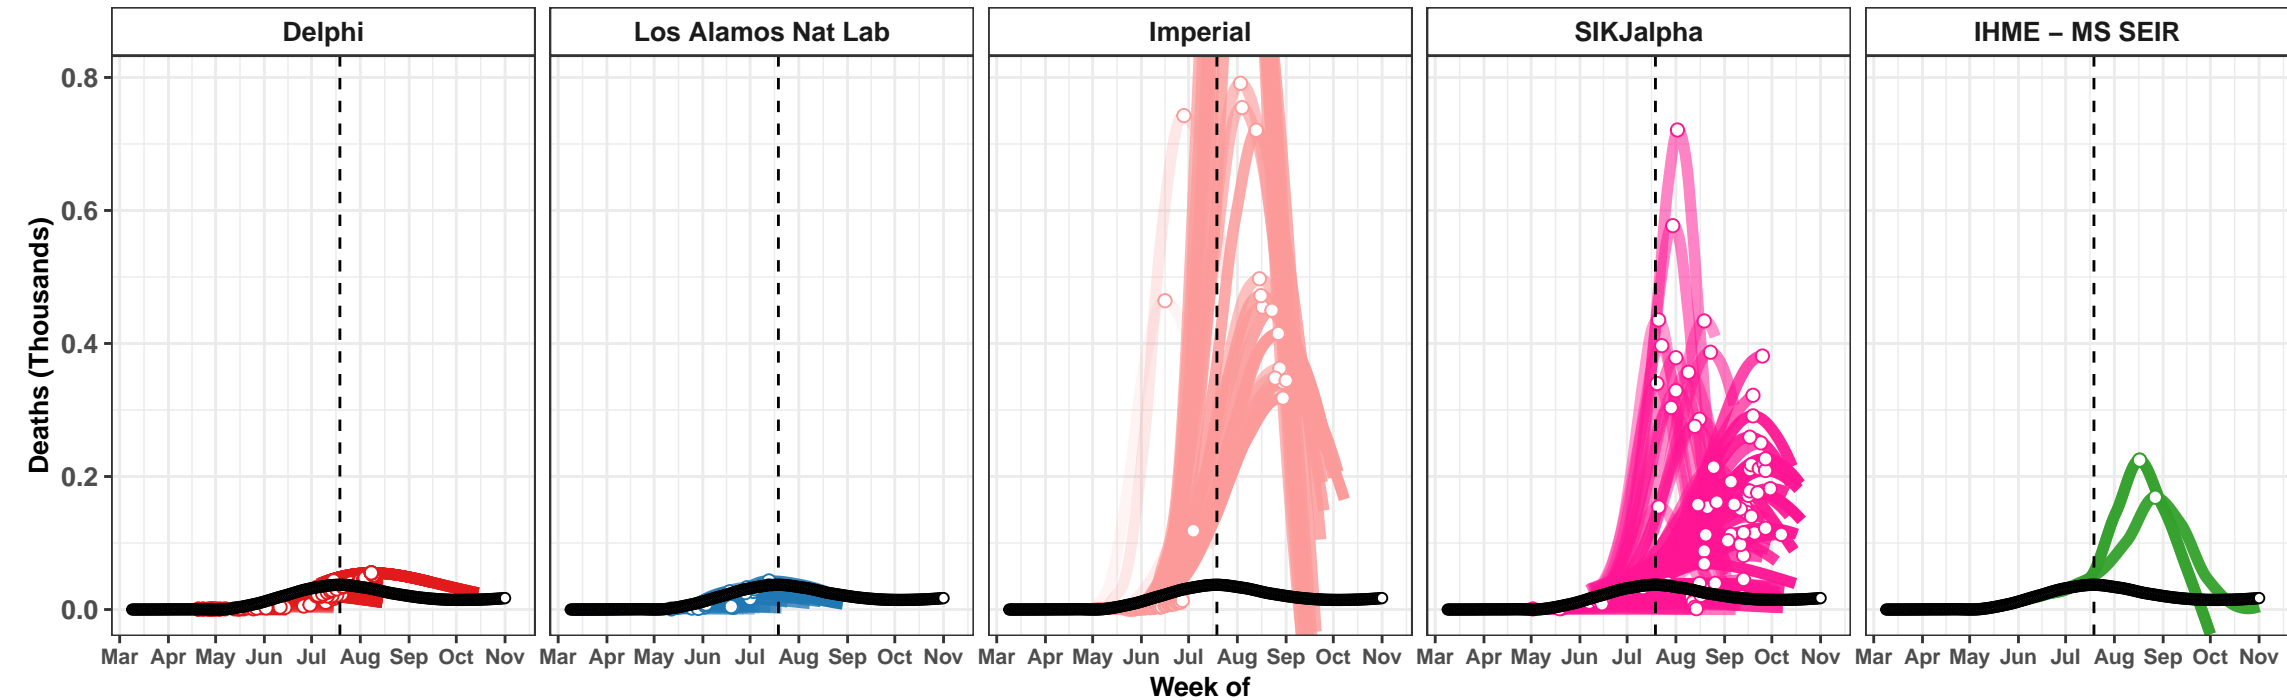

Indiana – Smoothed Daily Deaths

Maryland – Smoothed Daily Deaths

South Carolina – Smoothed Daily Deaths

Morocco – Smoothed Daily Deaths

Guatemala – Smoothed Daily Deaths

Virginia – Smoothed Daily Deaths

Czech Republic – Smoothed Daily Deaths