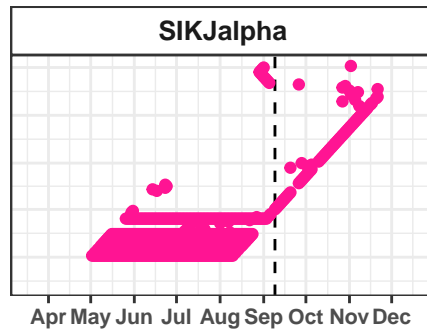

El Salvador – Smoothed Daily Deaths

Australia – Smoothed Daily Deaths

Libya – Smoothed Daily Deaths

Sudan – Smoothed Daily Deaths

Puerto Rico – Smoothed Daily Deaths

Serbia – Smoothed Daily Deaths

Imperial

Imperial

Venezuela – Smoothed Daily Deaths

Kuwait – Smoothed Daily Deaths

Actual and Predicted Peak

Azerbaijan – Smoothed Daily Deaths

Denmark – Smoothed Daily Deaths

Youyang Gu

IHME – Curve Fit

Youyang Gu