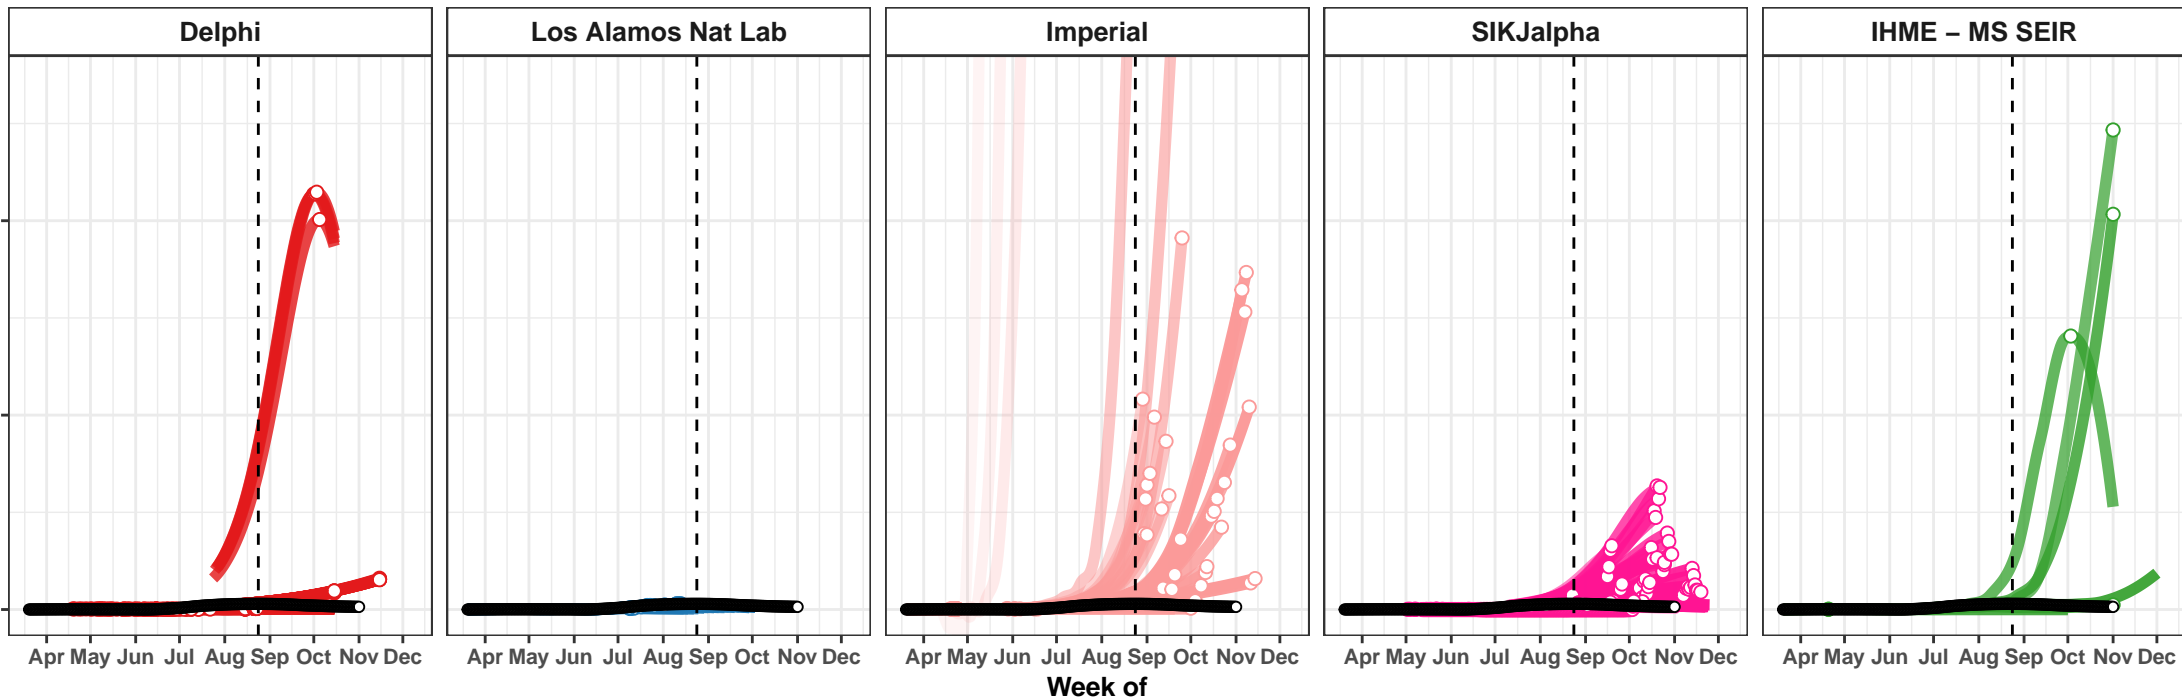

El Salvador – Smoothed Daily Deaths

Australia – Smoothed Daily Deaths

Libya – Smoothed Daily Deaths

Sudan – Smoothed Daily Deaths

Puerto Rico – Smoothed Daily Deaths

Serbia – Smoothed Daily Deaths

Imperial

Imperial

Venezuela – Smoothed Daily Deaths

Kuwait – Smoothed Daily Deaths

Actual and Predicted Peak

Azerbaijan – Smoothed Daily Deaths

Denmark – Smoothed Daily Deaths

Youyang Gu

IHME – Curve Fit

Youyang Gu

IHME – Curve Fit

Delaware – Smoothed Daily Deaths

District of Columbia – Smoothed Daily Deaths

Idaho – Smoothed Daily Deaths

Yemen – Smoothed Daily Deaths

Uzbekistan – Smoothed Daily Deaths

United Arab Emirates – Smoothed Daily Deaths

New Hampshire – Smoothed Daily Deaths

Finland – Smoothed Daily Deaths

Youyang Gu

IHME – Curve Fit

Youyang Gu

IHME – Curve Fit

Zambia – Smoothed Daily Deaths