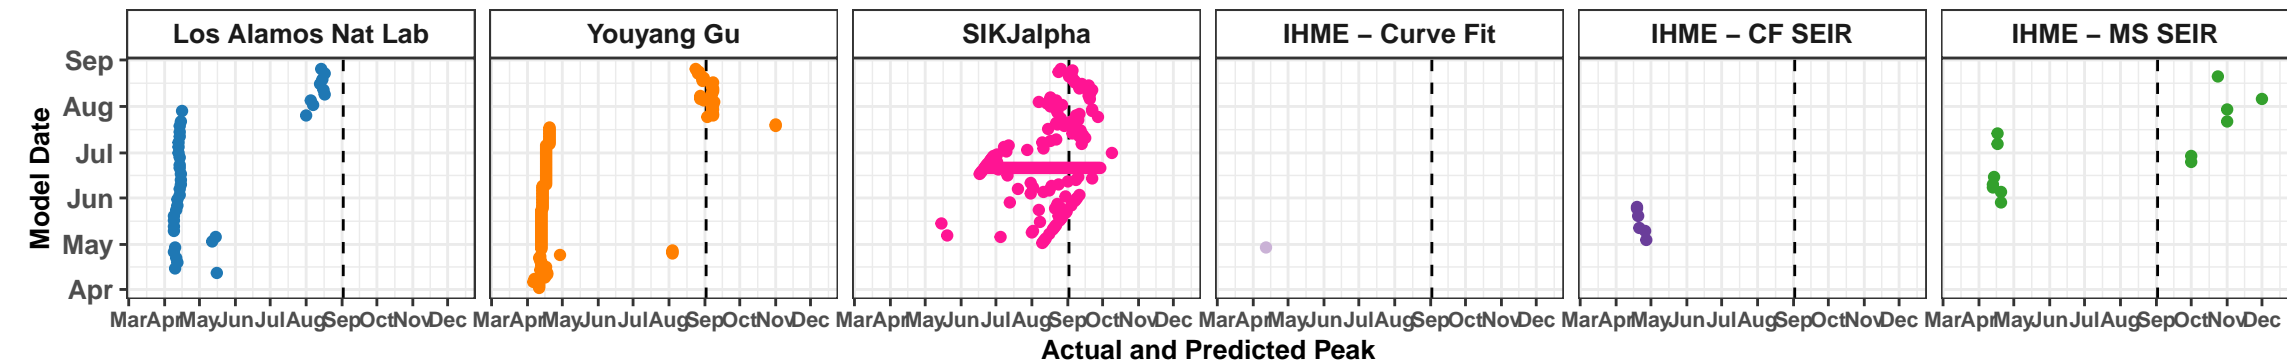

El Salvador – Smoothed Daily Deaths

Australia – Smoothed Daily Deaths

Libya – Smoothed Daily Deaths

Sudan – Smoothed Daily Deaths

Puerto Rico – Smoothed Daily Deaths

Serbia – Smoothed Daily Deaths

Imperial

Imperial

Venezuela – Smoothed Daily Deaths

Kuwait – Smoothed Daily Deaths

Actual and Predicted Peak

Azerbaijan – Smoothed Daily Deaths

Denmark – Smoothed Daily Deaths

Youyang Gu

IHME – Curve Fit

Youyang Gu