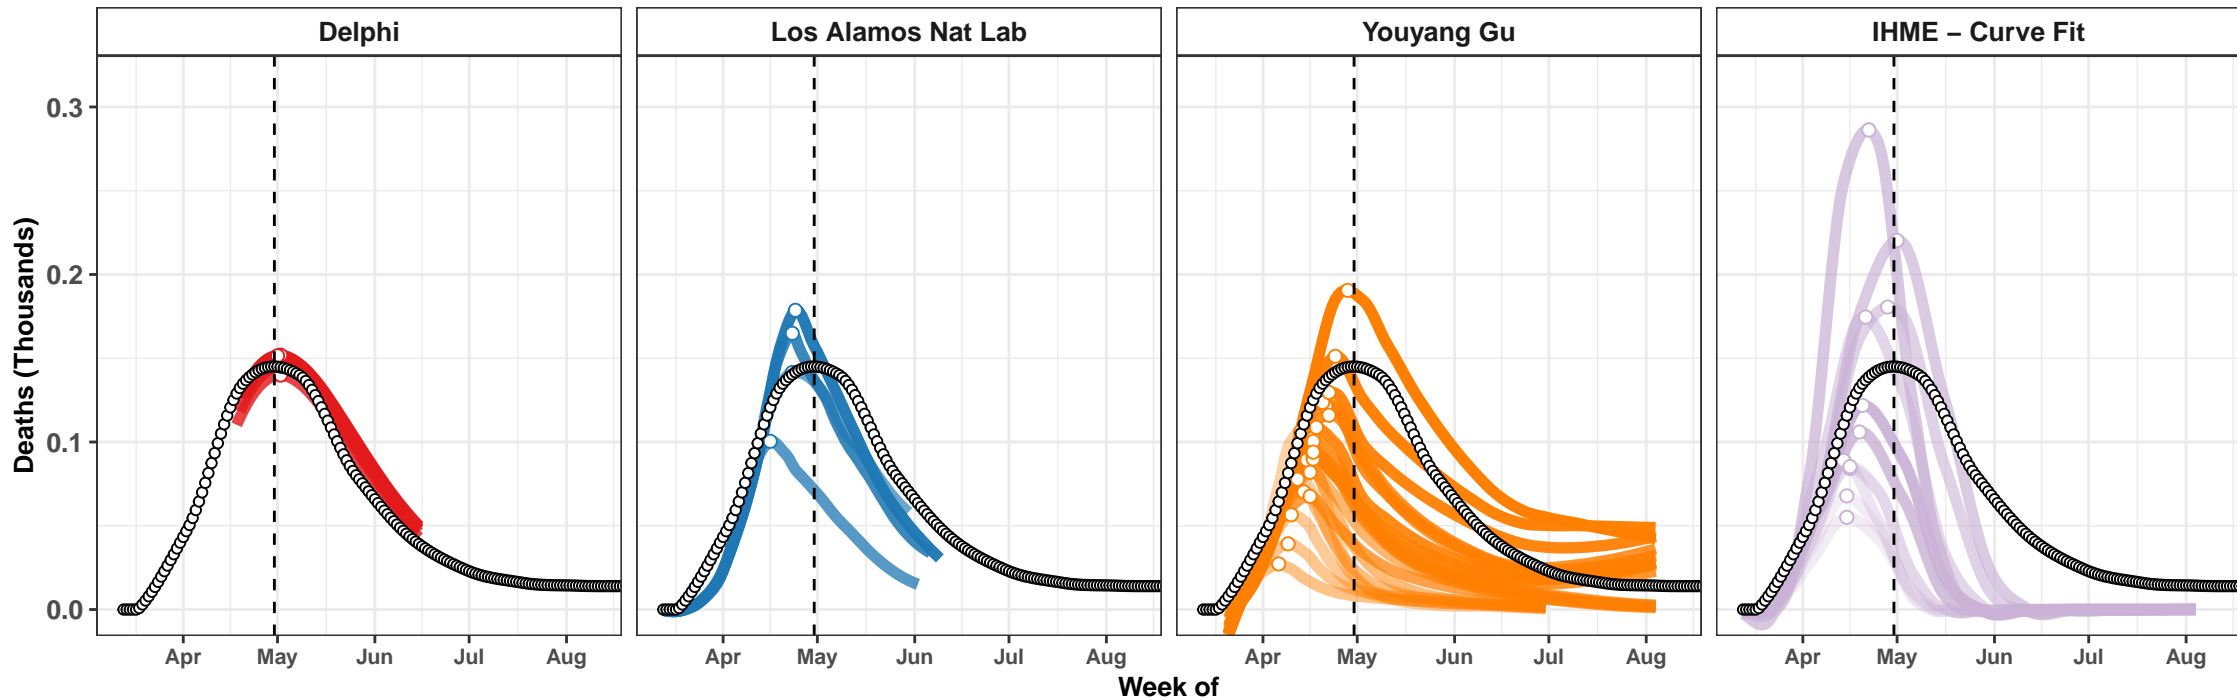

California – Smoothed Daily Deaths

Florida – Smoothed Daily Deaths

New Jersey – Smoothed Daily Deaths

Actual and Predicted Peak

Chile – Smoothed Daily Deaths

Indonesia – Smoothed Daily Deaths

Ecuador – Smoothed Daily Deaths

Belgium – Smoothed Daily Deaths

Iraq – Smoothed Daily Deaths

Germany – Smoothed Daily Deaths

Turkey – Smoothed Daily Deaths

Canada – Smoothed Daily Deaths

Illinois – Smoothed Daily Deaths

Massachusetts – Smoothed Daily Deaths

Pennsylvania – Smoothed Daily Deaths

Bolivia – Smoothed Daily Deaths

Georgia – Smoothed Daily Deaths

Actual and Predicted Peak

Michigan – Smoothed Daily Deaths

Ukraine – Smoothed Daily Deaths

Netherlands – Smoothed Daily Deaths