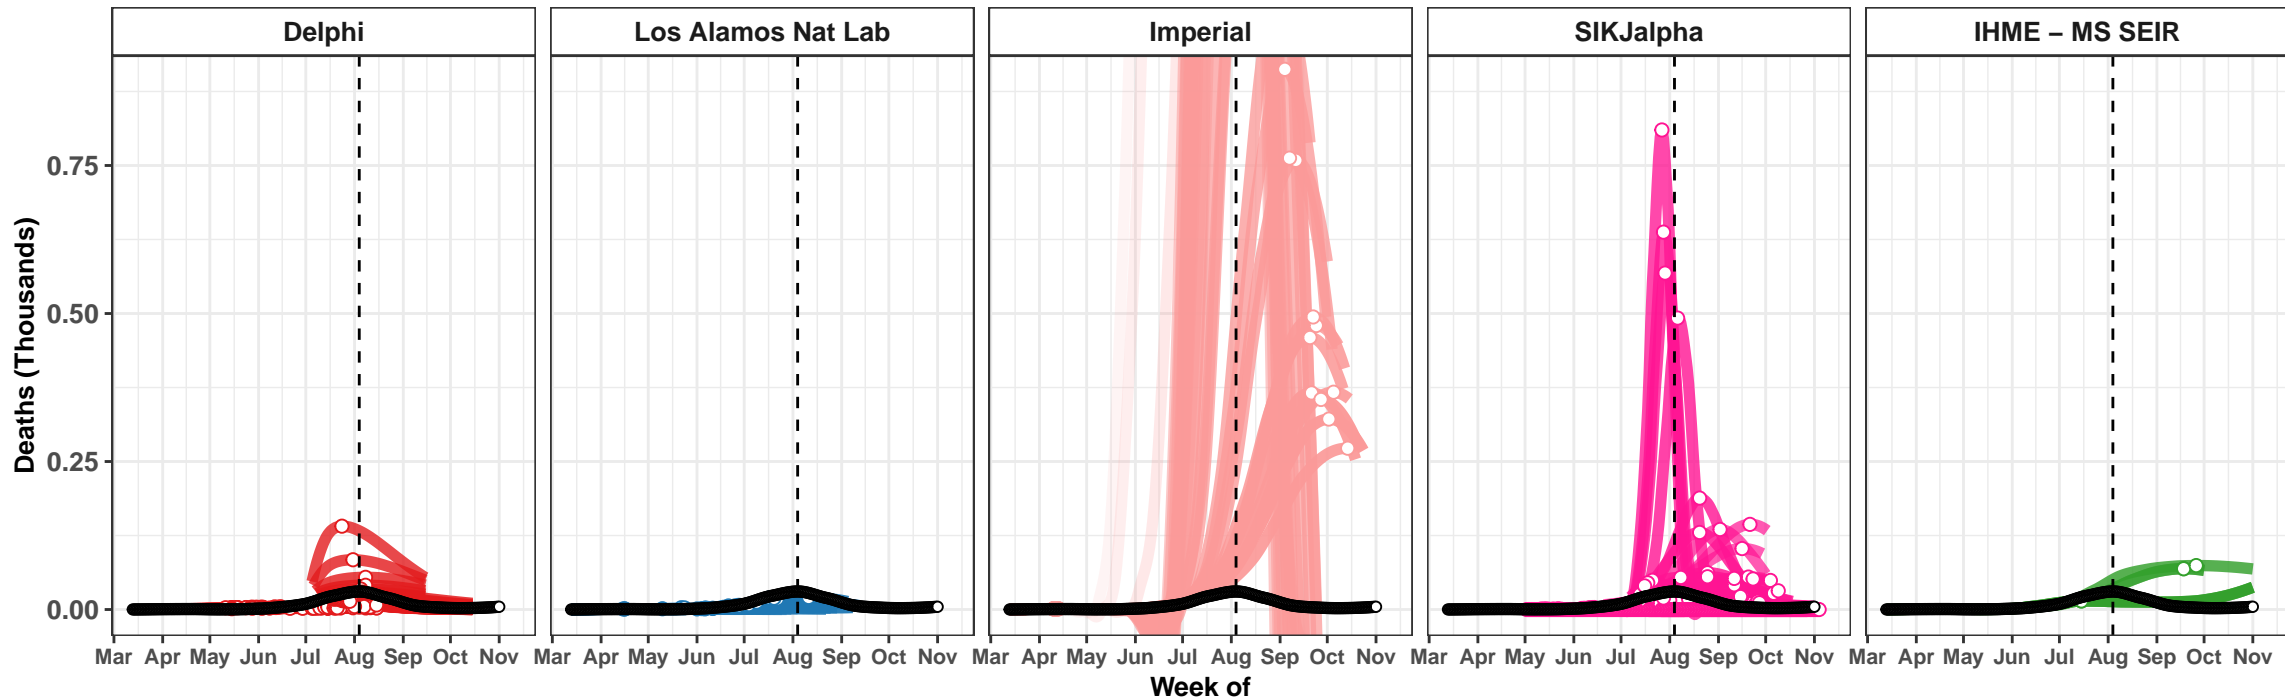

Minnesota – Smoothed Daily Deaths

Washington – Smoothed Daily Deaths

Colorado – Smoothed Daily Deaths

Dominican Republic – Smoothed Daily Deaths

Wisconsin – Smoothed Daily Deaths

Ireland – Smoothed Daily Deaths

Kazakhstan – Smoothed Daily Deaths

Hungary – Smoothed Daily Deaths

Moldova – Smoothed Daily Deaths

Nevada – Smoothed Daily Deaths

Japan – Smoothed Daily Deaths

Delphi

Delphi

Iowa – Smoothed Daily Deaths