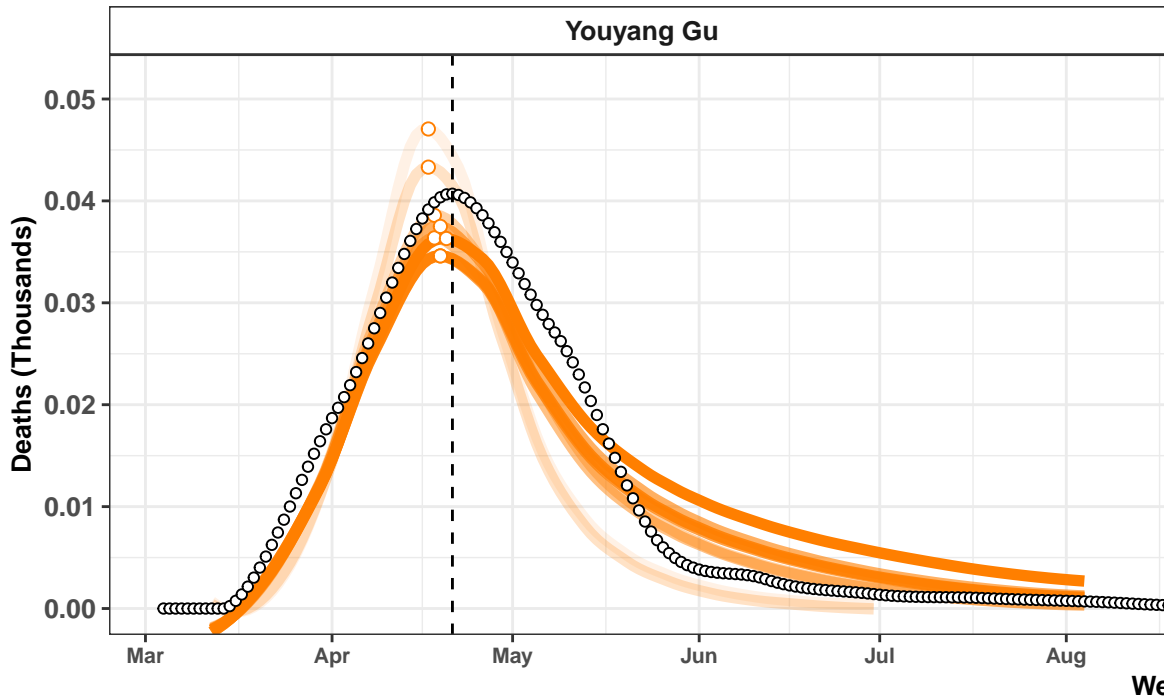

Minnesota – Smoothed Daily Deaths

Washington – Smoothed Daily Deaths

Colorado – Smoothed Daily Deaths

Dominican Republic – Smoothed Daily Deaths

Wisconsin – Smoothed Daily Deaths

Ireland – Smoothed Daily Deaths