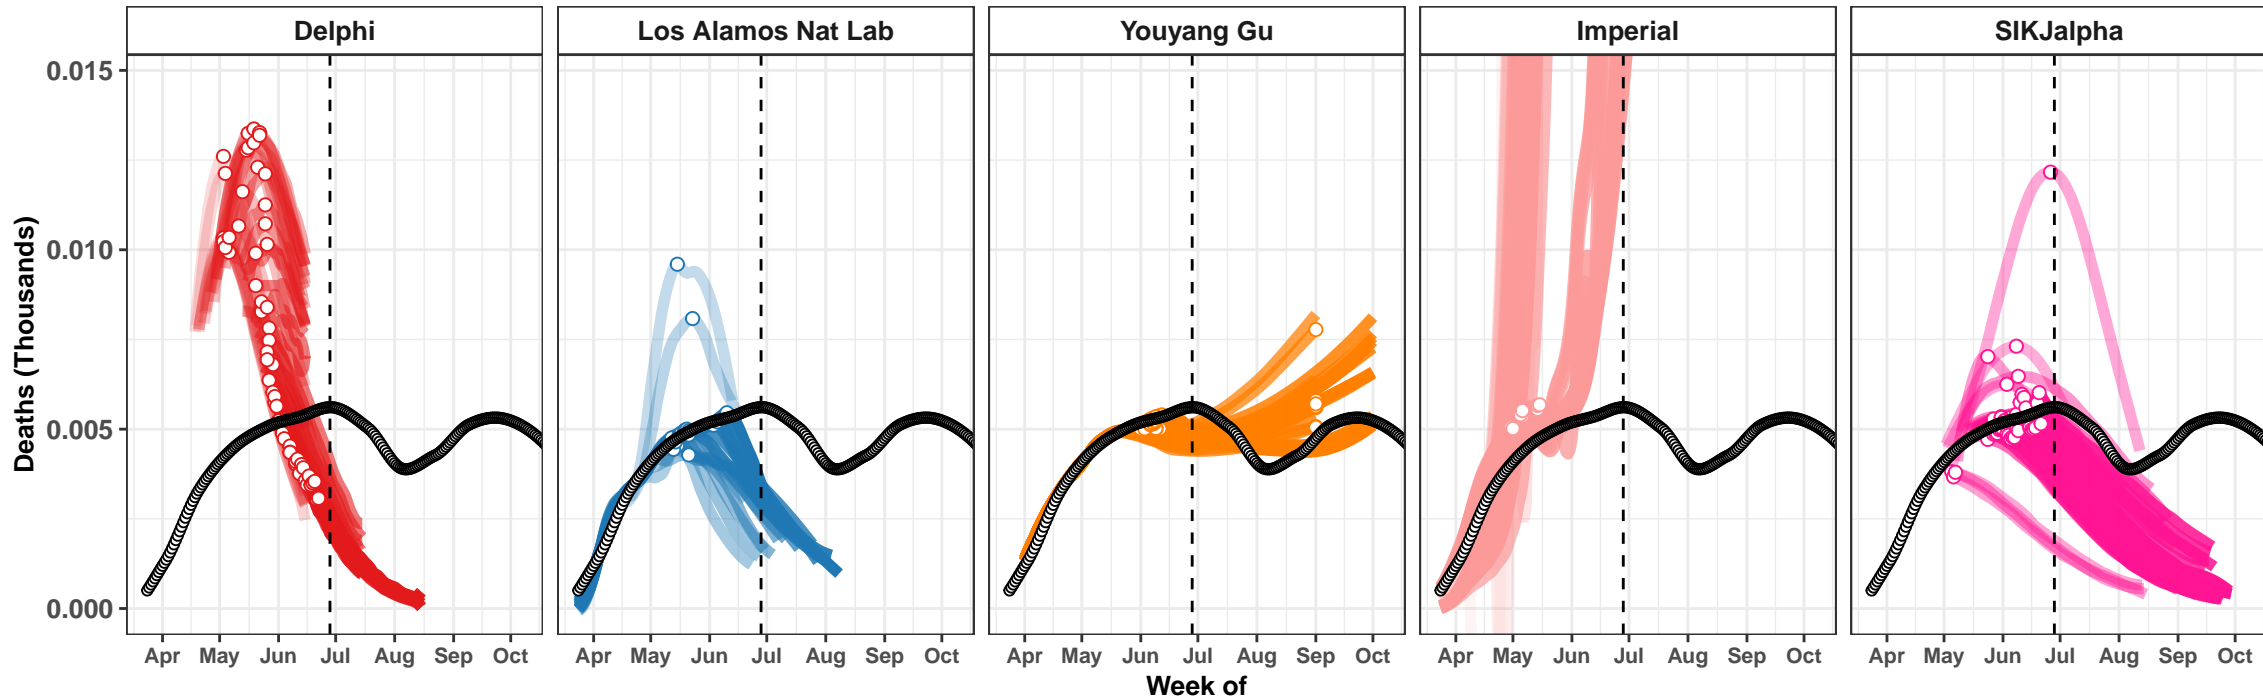

Kyrgyzstan – Smoothed Daily Deaths

Actual and Predicted Peak

Kansas – Smoothed Daily Deaths

New Mexico – Smoothed Daily Deaths

Kenya – Smoothed Daily Deaths

Macedonia – Smoothed Daily Deaths

Belarus – Smoothed Daily Deaths

El Salvador – Smoothed Daily Deaths

Australia – Smoothed Daily Deaths

Libya – Smoothed Daily Deaths

Sudan – Smoothed Daily Deaths

Puerto Rico – Smoothed Daily Deaths

Serbia – Smoothed Daily Deaths

Imperial

Imperial

Venezuela – Smoothed Daily Deaths

Kuwait – Smoothed Daily Deaths

Actual and Predicted Peak

Azerbaijan – Smoothed Daily Deaths

Denmark – Smoothed Daily Deaths

Youyang Gu

IHME – Curve Fit

Youyang Gu