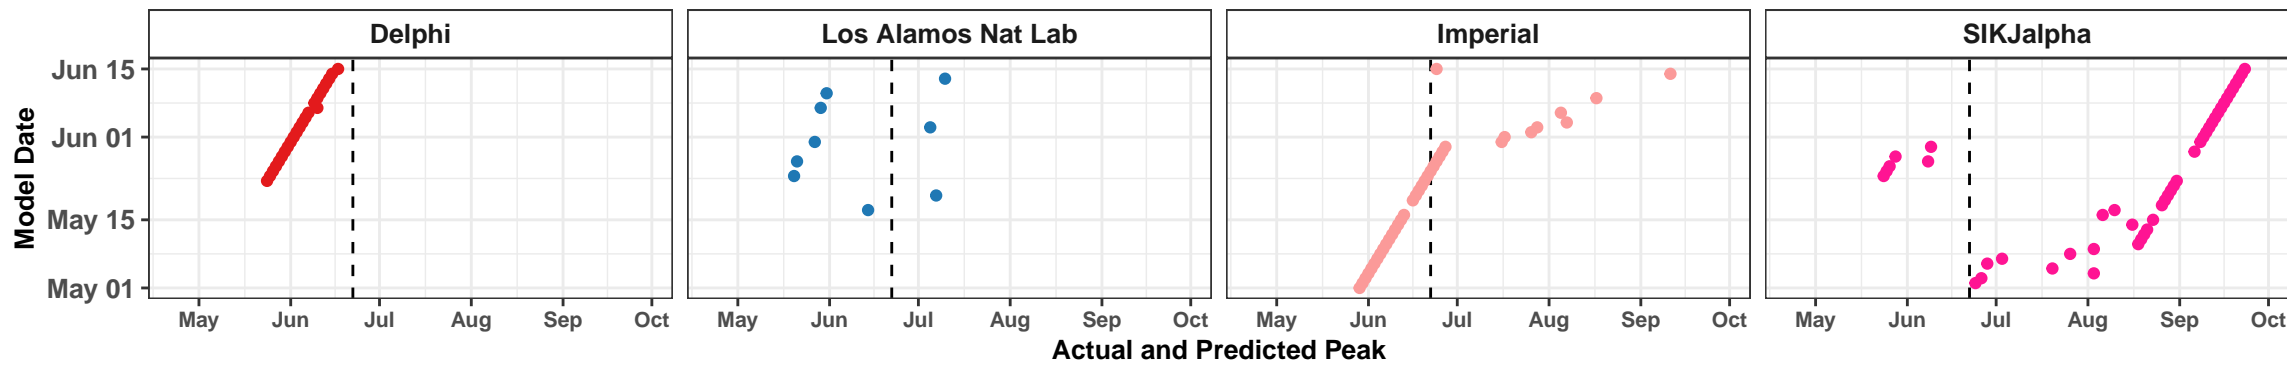

Venezuela – Smoothed Daily Deaths

Kuwait – Smoothed Daily Deaths

Actual and Predicted Peak

Azerbaijan – Smoothed Daily Deaths

Denmark – Smoothed Daily Deaths

Youyang Gu

IHME – Curve Fit

Youyang Gu

IHME – Curve Fit

Delaware – Smoothed Daily Deaths

District of Columbia – Smoothed Daily Deaths

Idaho – Smoothed Daily Deaths

Yemen – Smoothed Daily Deaths

Uzbekistan – Smoothed Daily Deaths

United Arab Emirates – Smoothed Daily Deaths