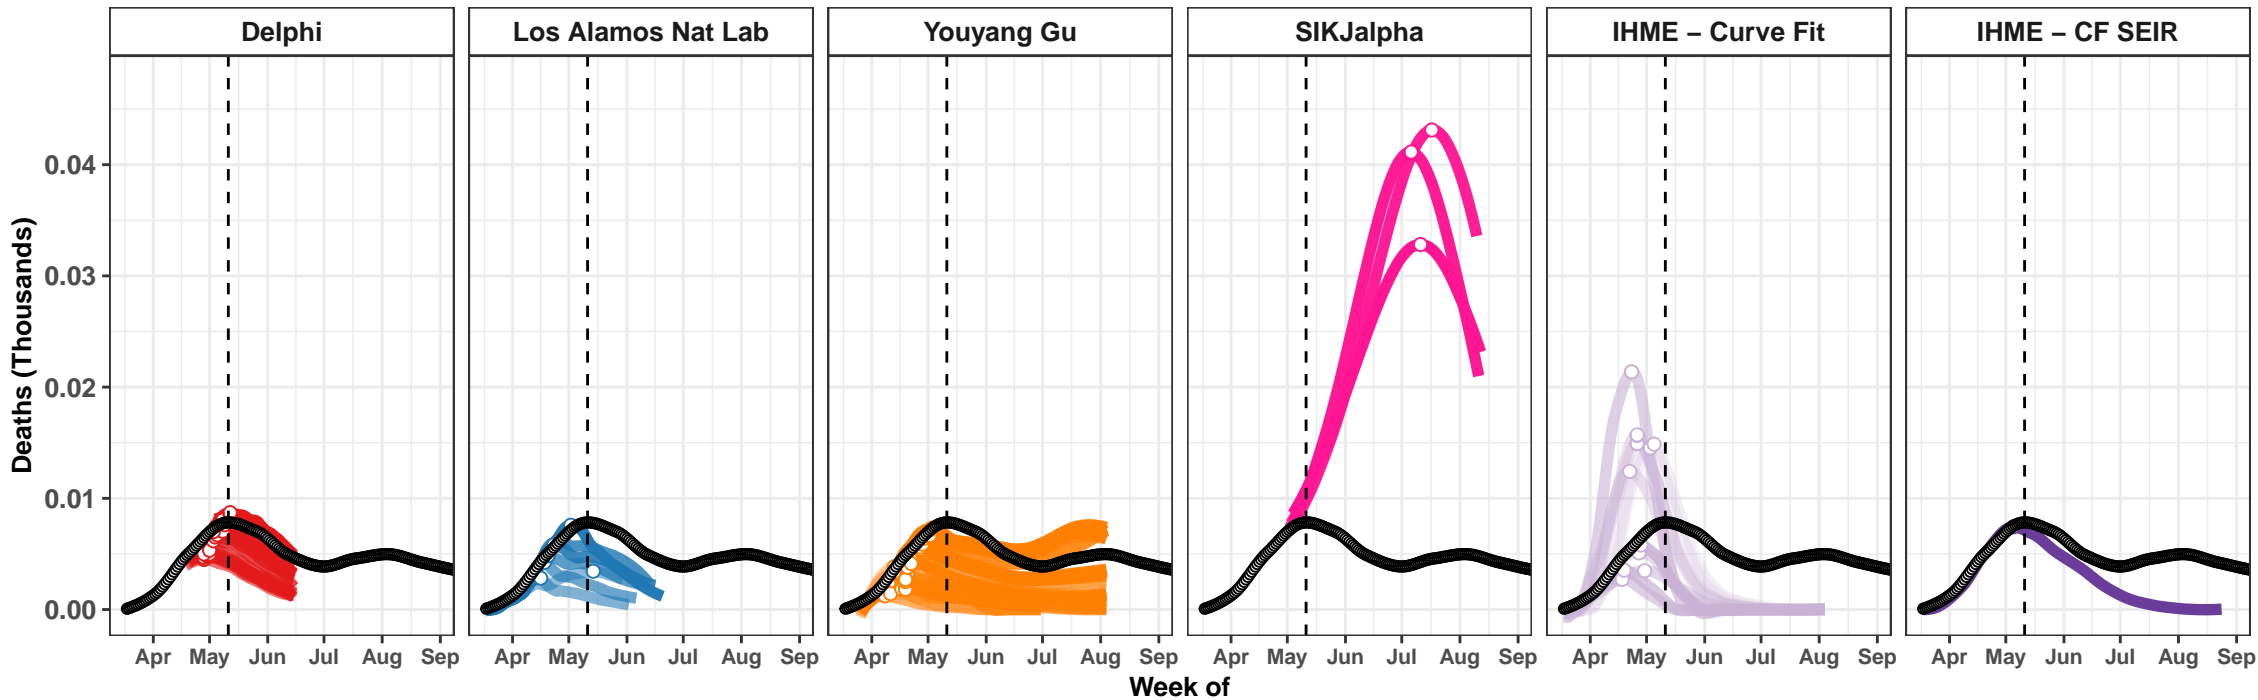

Kyrgyzstan – Smoothed Daily Deaths

Actual and Predicted Peak

Kansas – Smoothed Daily Deaths

New Mexico – Smoothed Daily Deaths

Kenya – Smoothed Daily Deaths

Macedonia – Smoothed Daily Deaths

Belarus – Smoothed Daily Deaths

El Salvador – Smoothed Daily Deaths

Australia – Smoothed Daily Deaths

Libya – Smoothed Daily Deaths

Sudan – Smoothed Daily Deaths

Puerto Rico – Smoothed Daily Deaths

Serbia – Smoothed Daily Deaths

Imperial

Imperial