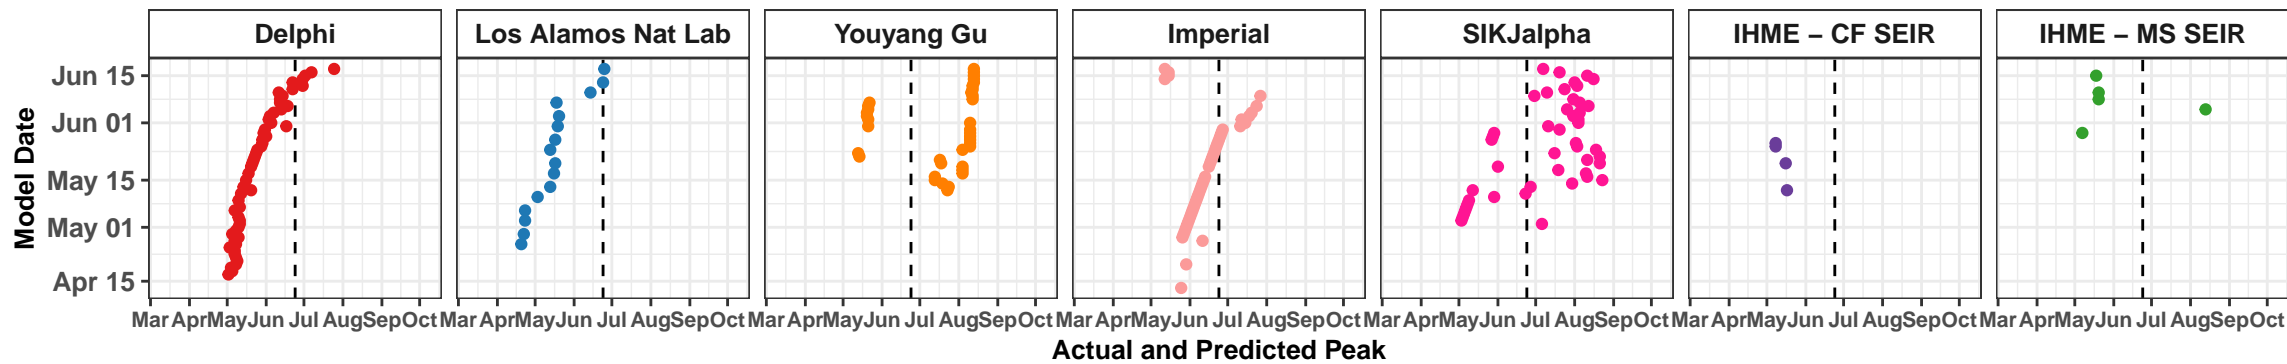

Moldova – Smoothed Daily Deaths