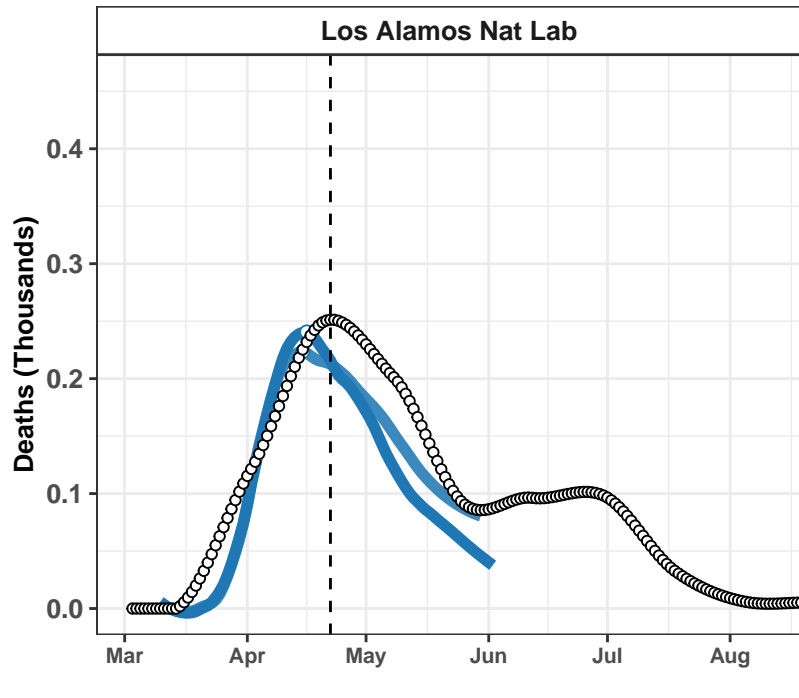

United States – Smoothed Daily Deaths

Brazil – Smoothed Daily Deaths

India – Smoothed Daily Deaths

Mexico – Smoothed Daily Deaths

United Kingdom – Smoothed Daily Deaths

France – Smoothed Daily Deaths

Peru – Smoothed Daily Deaths

New York – Smoothed Daily Deaths

Colombia – Smoothed Daily Deaths

Argentina – Smoothed Daily Deaths

Russian Federation – Smoothed Daily Deaths

South Africa – Smoothed Daily Deaths

Texas – Smoothed Daily Deaths

California – Smoothed Daily Deaths

Florida – Smoothed Daily Deaths

New Jersey – Smoothed Daily Deaths

Actual and Predicted Peak

Chile – Smoothed Daily Deaths

Indonesia – Smoothed Daily Deaths

Ecuador – Smoothed Daily Deaths