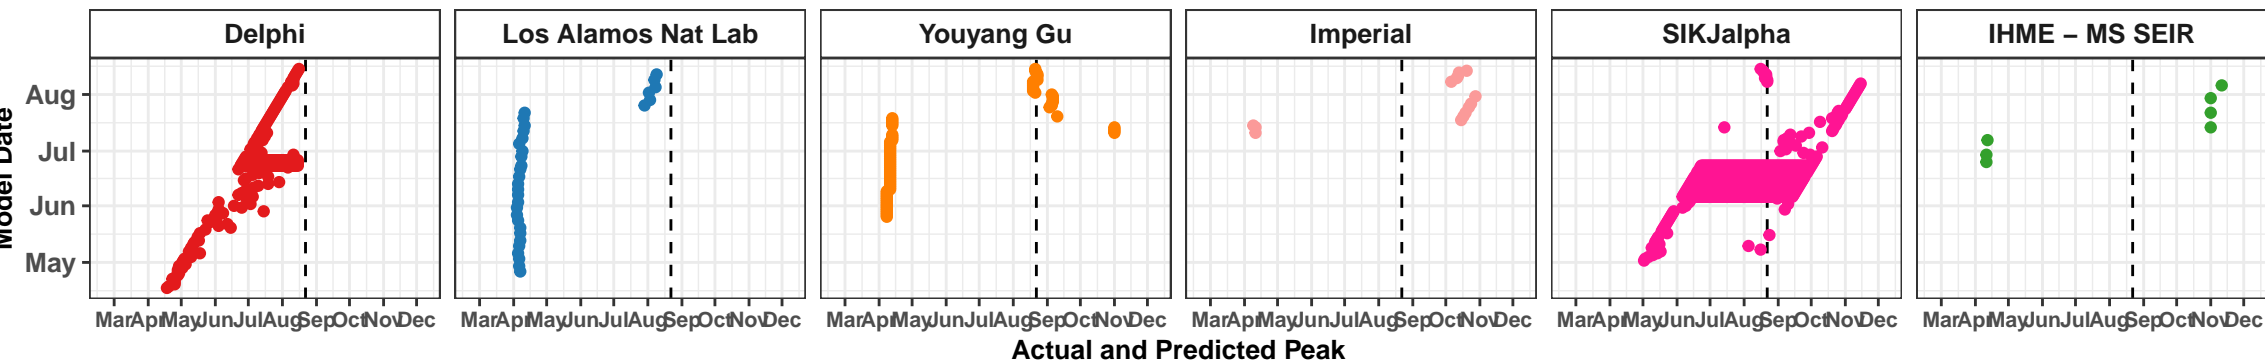

Bulgaria – Smoothed Daily Deaths

Myanmar – Smoothed Daily Deaths

Bosnia and Herzegovina – Smoothed Daily Deaths

Oman – Smoothed Daily Deaths

Rhode Island – Smoothed Daily Deaths

Nigeria – Smoothed Daily Deaths

Kyrgyzstan – Smoothed Daily Deaths

Actual and Predicted Peak

Kansas – Smoothed Daily Deaths

New Mexico – Smoothed Daily Deaths

Kenya – Smoothed Daily Deaths

Macedonia – Smoothed Daily Deaths

Belarus – Smoothed Daily Deaths

El Salvador – Smoothed Daily Deaths

Australia – Smoothed Daily Deaths

Libya – Smoothed Daily Deaths

Sudan – Smoothed Daily Deaths

Puerto Rico – Smoothed Daily Deaths

Serbia – Smoothed Daily Deaths

Imperial

Imperial

Venezuela – Smoothed Daily Deaths

Kuwait – Smoothed Daily Deaths

Actual and Predicted Peak

Azerbaijan – Smoothed Daily Deaths

Denmark – Smoothed Daily Deaths

Youyang Gu

IHME – Curve Fit

Youyang Gu