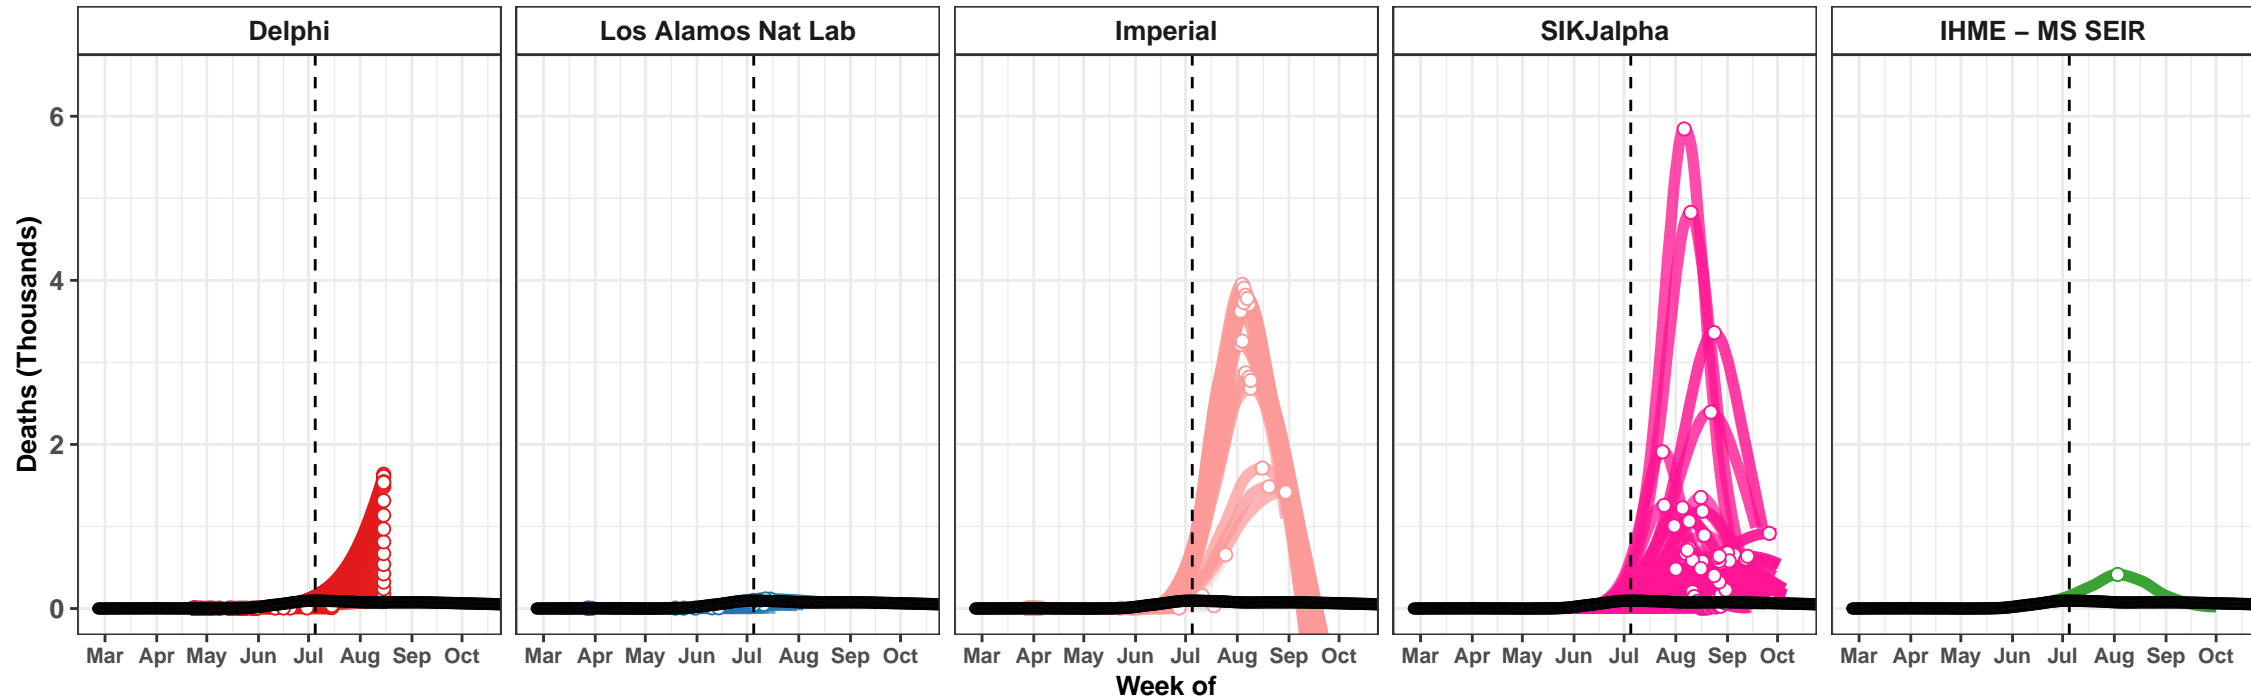

United States – Smoothed Daily Deaths

Brazil – Smoothed Daily Deaths

India – Smoothed Daily Deaths

Mexico – Smoothed Daily Deaths

United Kingdom – Smoothed Daily Deaths

France – Smoothed Daily Deaths

Peru – Smoothed Daily Deaths

New York – Smoothed Daily Deaths

Colombia – Smoothed Daily Deaths

Argentina – Smoothed Daily Deaths

Russian Federation – Smoothed Daily Deaths

South Africa – Smoothed Daily Deaths

Texas – Smoothed Daily Deaths

California – Smoothed Daily Deaths

Florida – Smoothed Daily Deaths

New Jersey – Smoothed Daily Deaths

Actual and Predicted Peak

Chile – Smoothed Daily Deaths

Indonesia – Smoothed Daily Deaths

Ecuador – Smoothed Daily Deaths

Belgium – Smoothed Daily Deaths

Iraq – Smoothed Daily Deaths

Germany – Smoothed Daily Deaths

Turkey – Smoothed Daily Deaths

Canada – Smoothed Daily Deaths

Illinois – Smoothed Daily Deaths

Massachusetts – Smoothed Daily Deaths