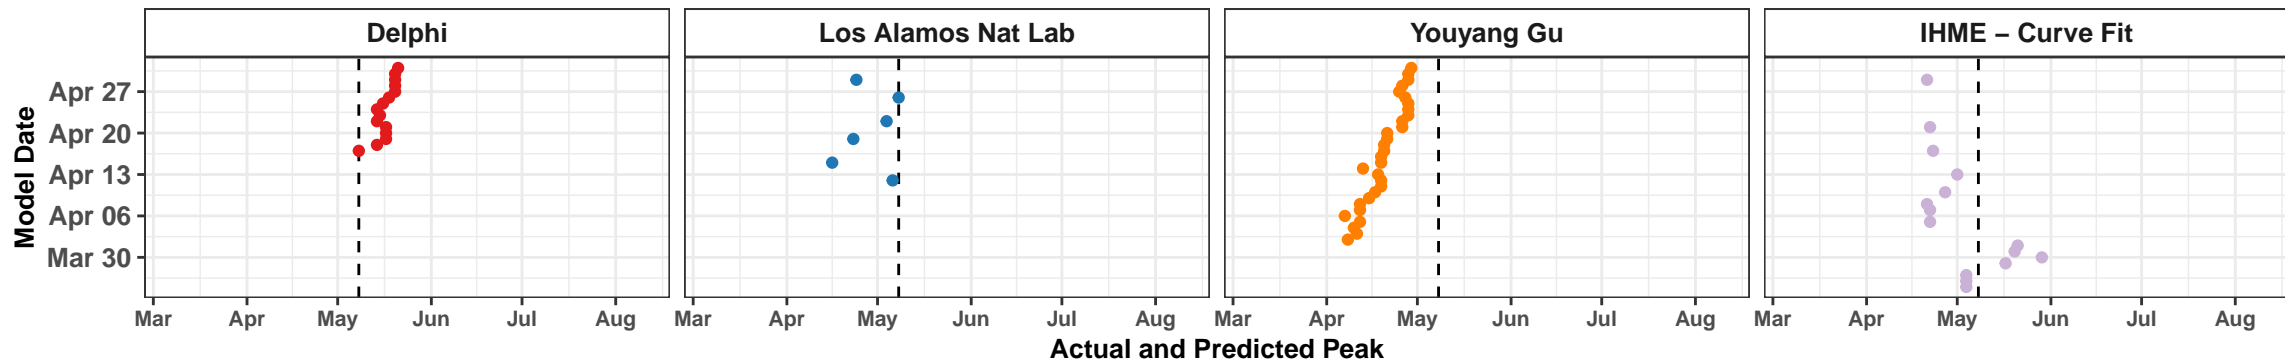

Indiana – Smoothed Daily Deaths

Maryland – Smoothed Daily Deaths

South Carolina – Smoothed Daily Deaths

Morocco – Smoothed Daily Deaths

Guatemala – Smoothed Daily Deaths

Virginia – Smoothed Daily Deaths

Czech Republic – Smoothed Daily Deaths