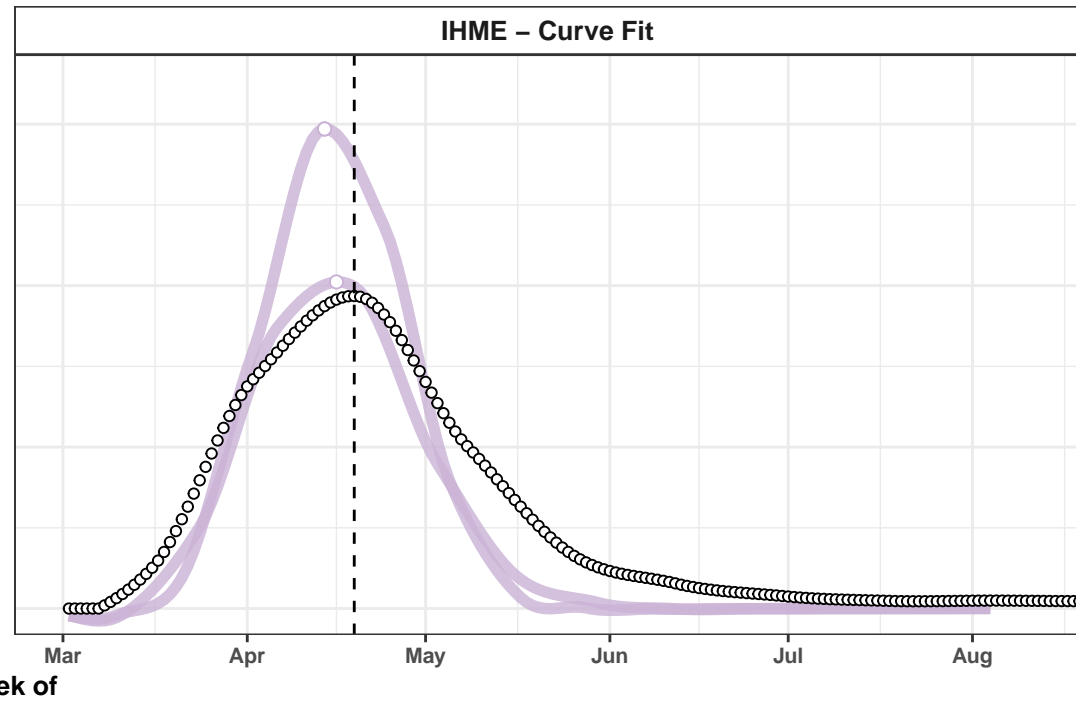

Germany – Smoothed Daily Deaths