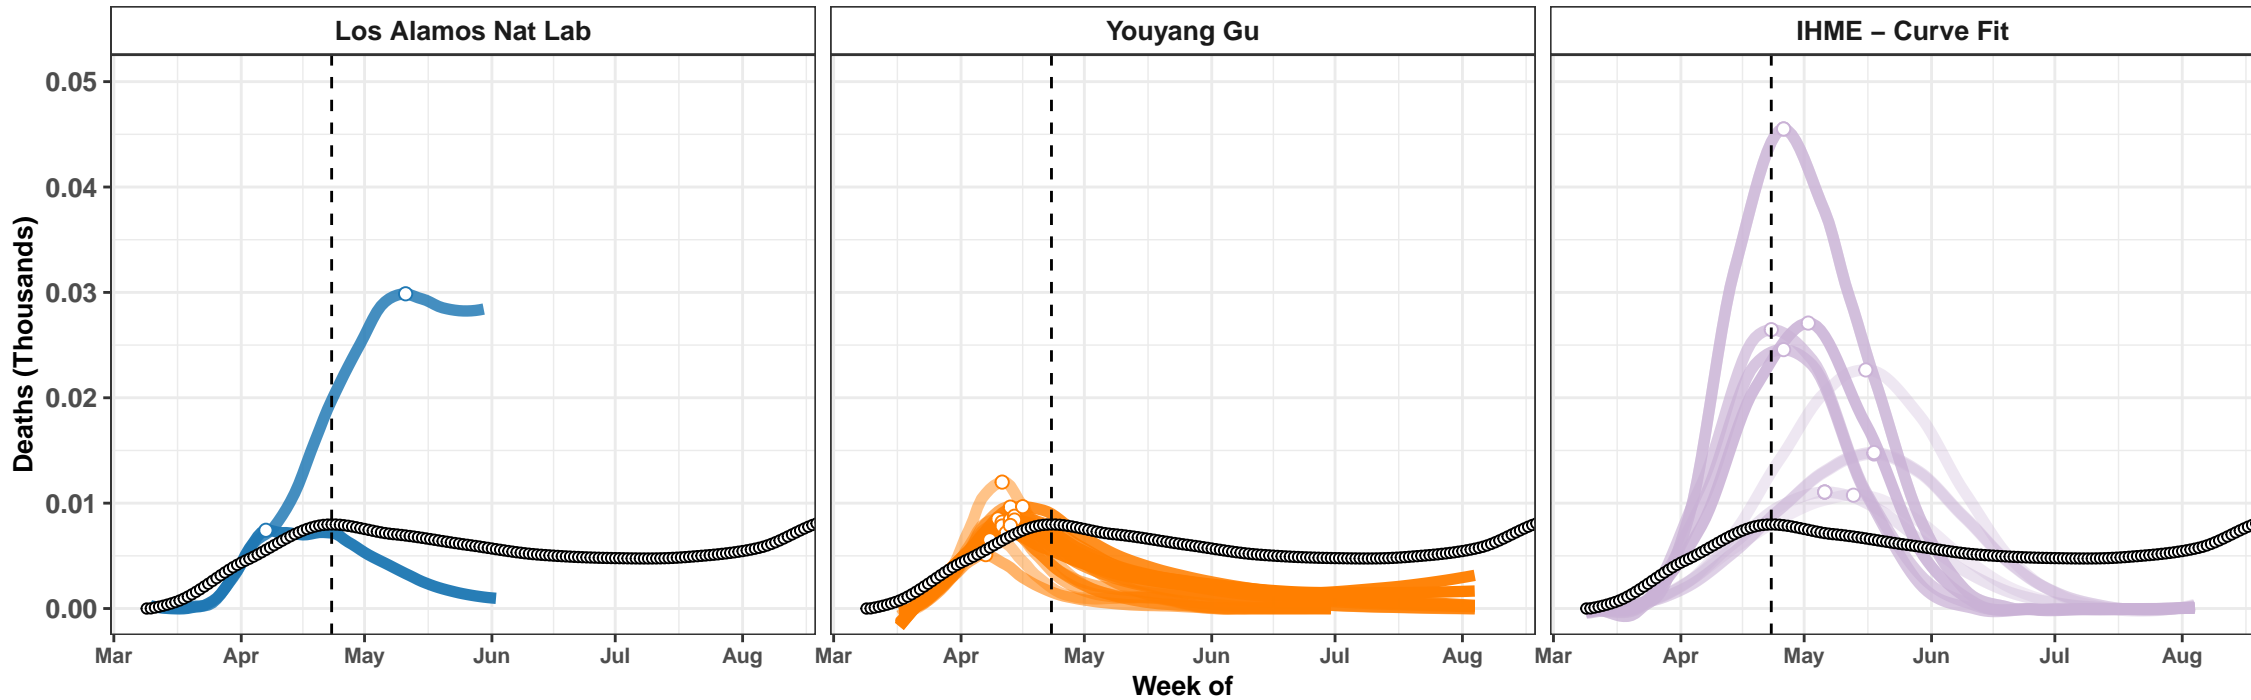

Kentucky – Smoothed Daily Deaths