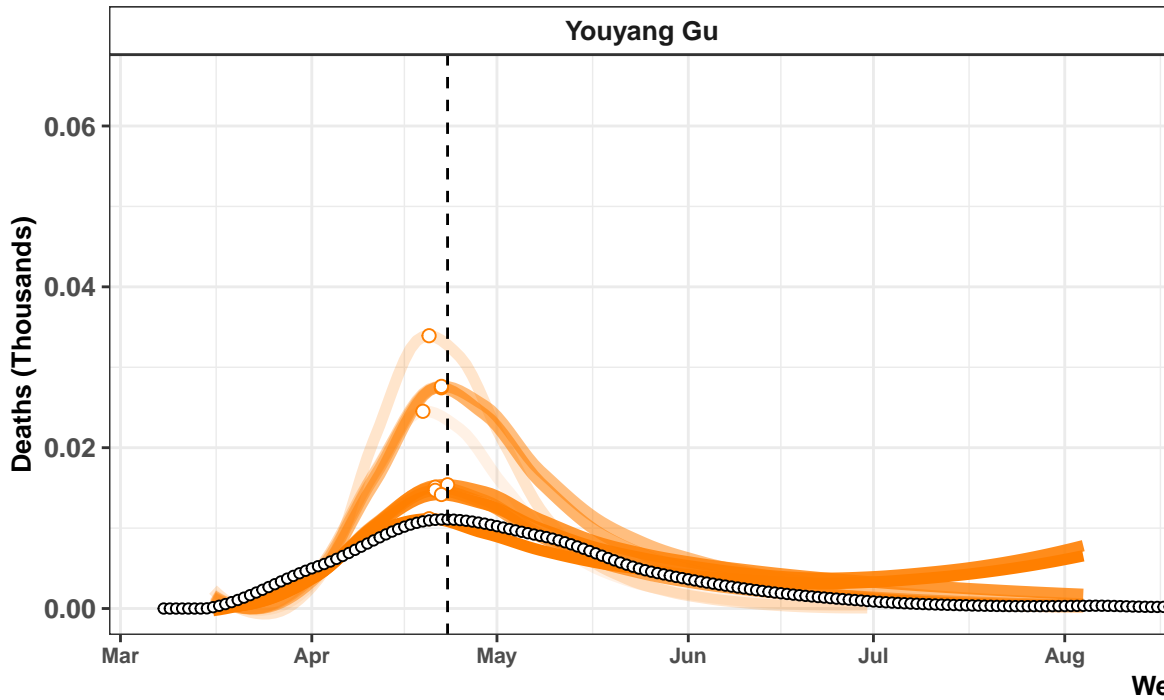

Hungary – Smoothed Daily Deaths