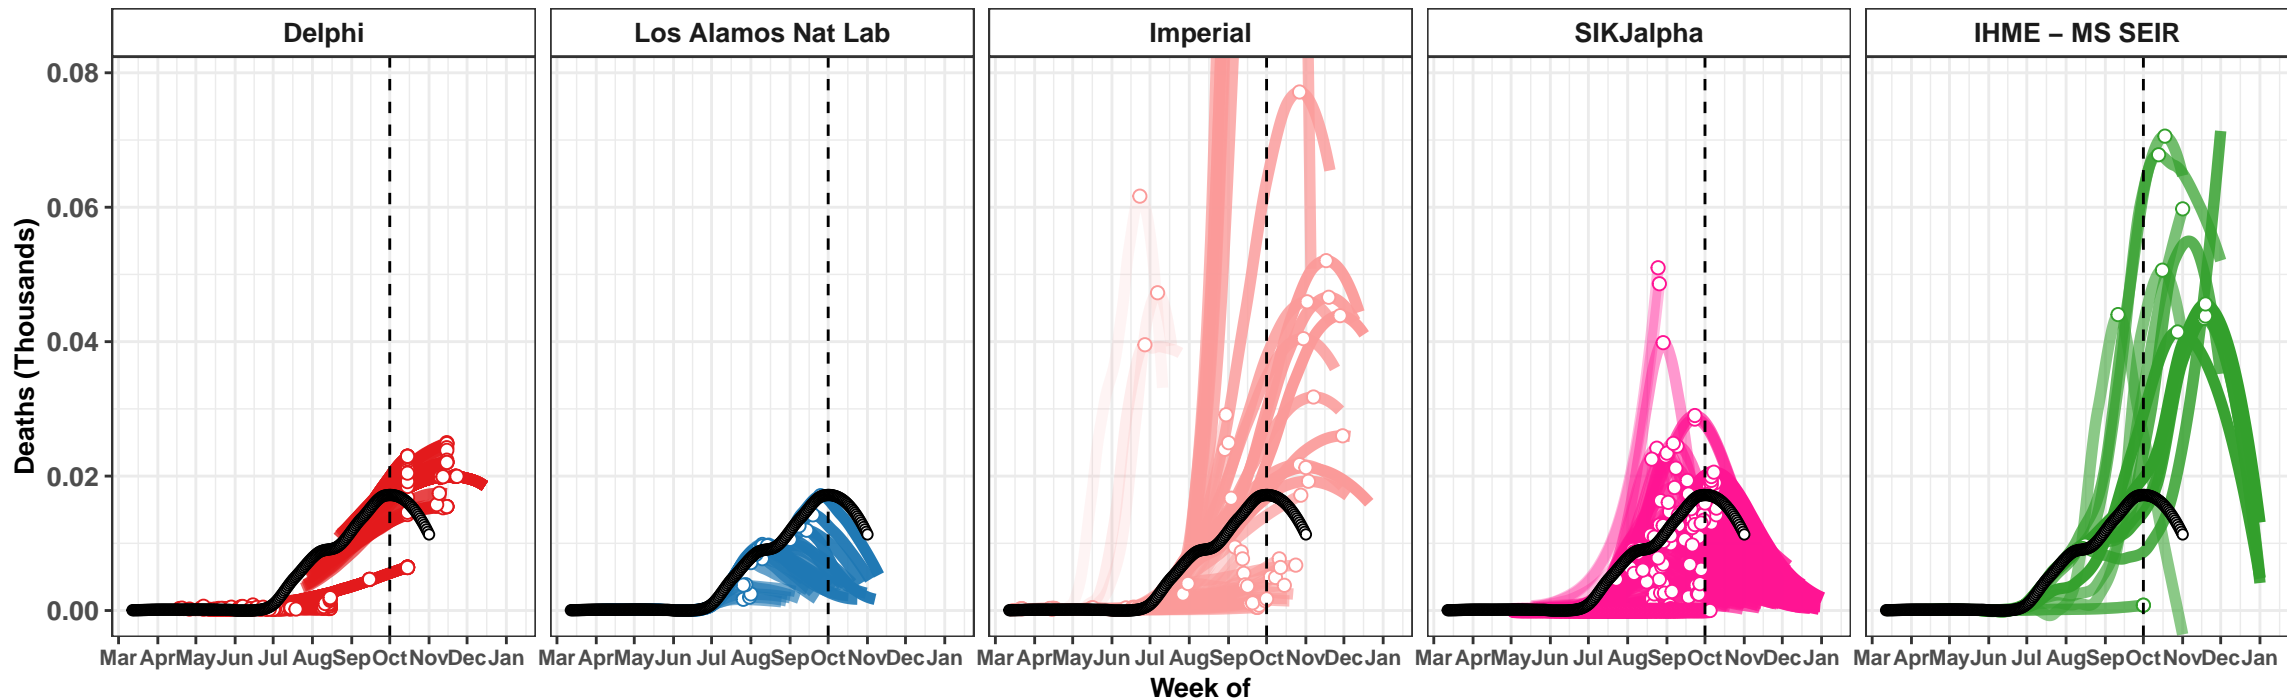

Kazakhstan – Smoothed Daily Deaths

Hungary – Smoothed Daily Deaths

Moldova – Smoothed Daily Deaths

Nevada – Smoothed Daily Deaths

Japan – Smoothed Daily Deaths

Delphi

Delphi

Iowa – Smoothed Daily Deaths

Kentucky – Smoothed Daily Deaths

Afghanistan – Smoothed Daily Deaths

Ethiopia – Smoothed Daily Deaths

Paraguay – Smoothed Daily Deaths

Costa Rica – Smoothed Daily Deaths

Armenia – Smoothed Daily Deaths

Oklahoma – Smoothed Daily Deaths

Bulgaria – Smoothed Daily Deaths

Myanmar – Smoothed Daily Deaths

Bosnia and Herzegovina – Smoothed Daily Deaths

Oman – Smoothed Daily Deaths

Rhode Island – Smoothed Daily Deaths

Nigeria – Smoothed Daily Deaths