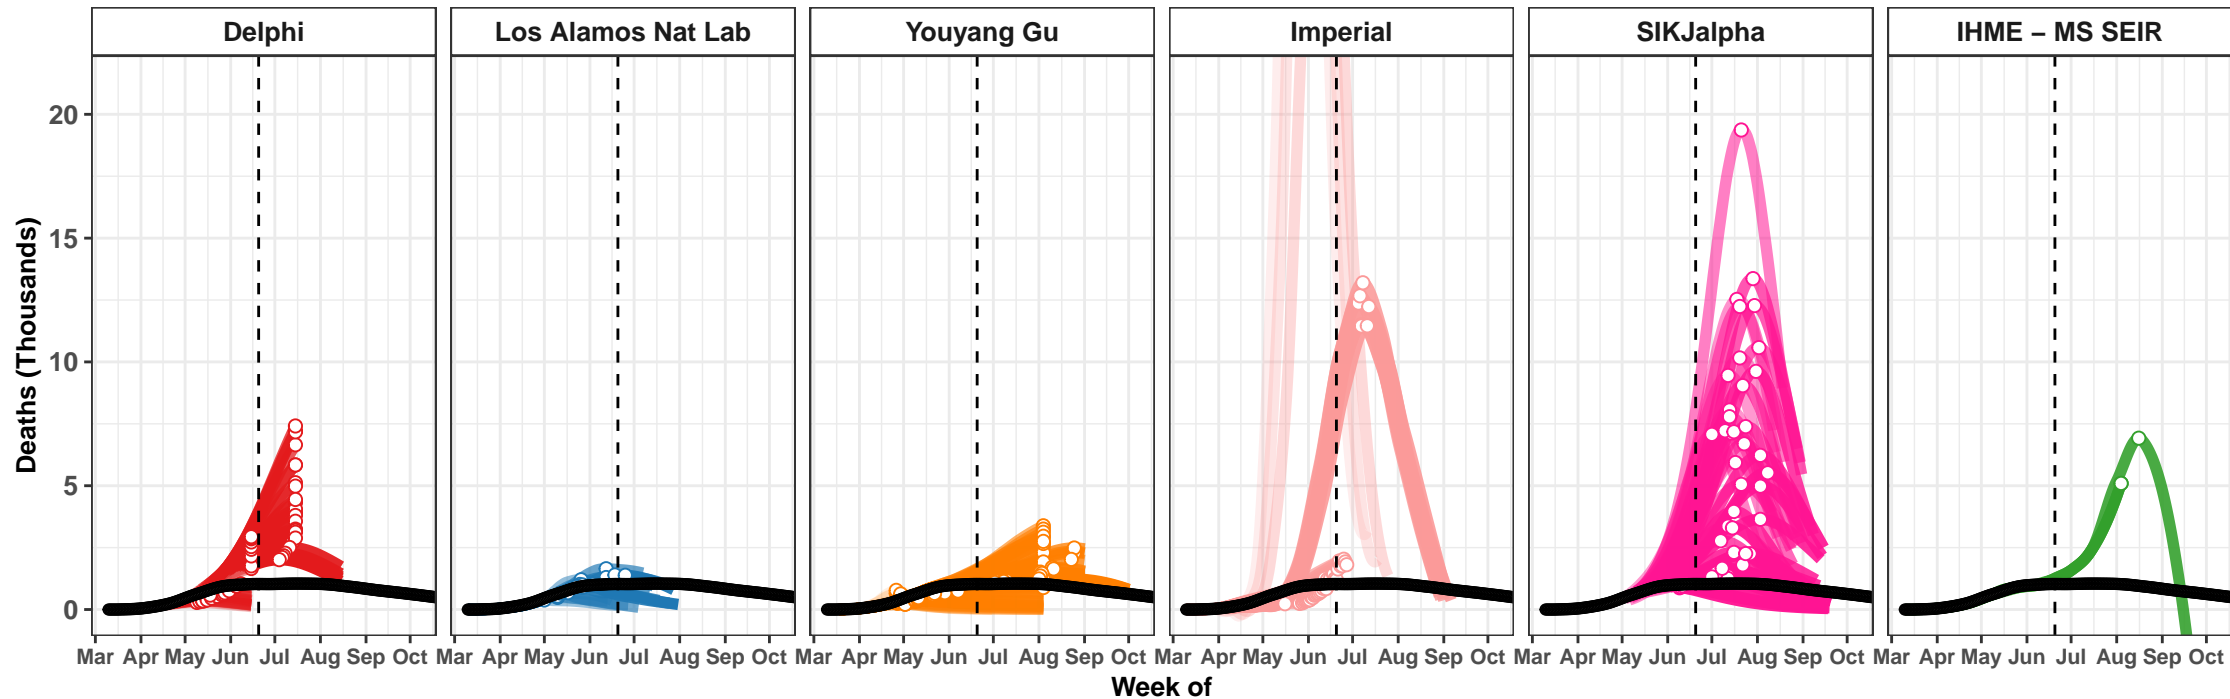

United States – Smoothed Daily Deaths

Brazil – Smoothed Daily Deaths

India – Smoothed Daily Deaths

Mexico – Smoothed Daily Deaths

United Kingdom – Smoothed Daily Deaths

France – Smoothed Daily Deaths

Peru – Smoothed Daily Deaths

New York – Smoothed Daily Deaths

Colombia – Smoothed Daily Deaths

Argentina – Smoothed Daily Deaths

Russian Federation – Smoothed Daily Deaths

South Africa – Smoothed Daily Deaths

Texas – Smoothed Daily Deaths

California – Smoothed Daily Deaths

Florida – Smoothed Daily Deaths

New Jersey – Smoothed Daily Deaths

Actual and Predicted Peak

Chile – Smoothed Daily Deaths

Indonesia – Smoothed Daily Deaths

Ecuador – Smoothed Daily Deaths