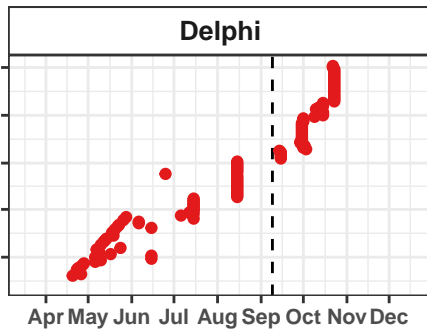

El Salvador – Smoothed Daily Deaths

Australia – Smoothed Daily Deaths

Libya – Smoothed Daily Deaths

Sudan – Smoothed Daily Deaths

Puerto Rico – Smoothed Daily Deaths

Serbia – Smoothed Daily Deaths

Imperial

Imperial

Venezuela – Smoothed Daily Deaths

Kuwait – Smoothed Daily Deaths

Actual and Predicted Peak

Azerbaijan – Smoothed Daily Deaths

Denmark – Smoothed Daily Deaths

Youyang Gu

IHME – Curve Fit

Youyang Gu