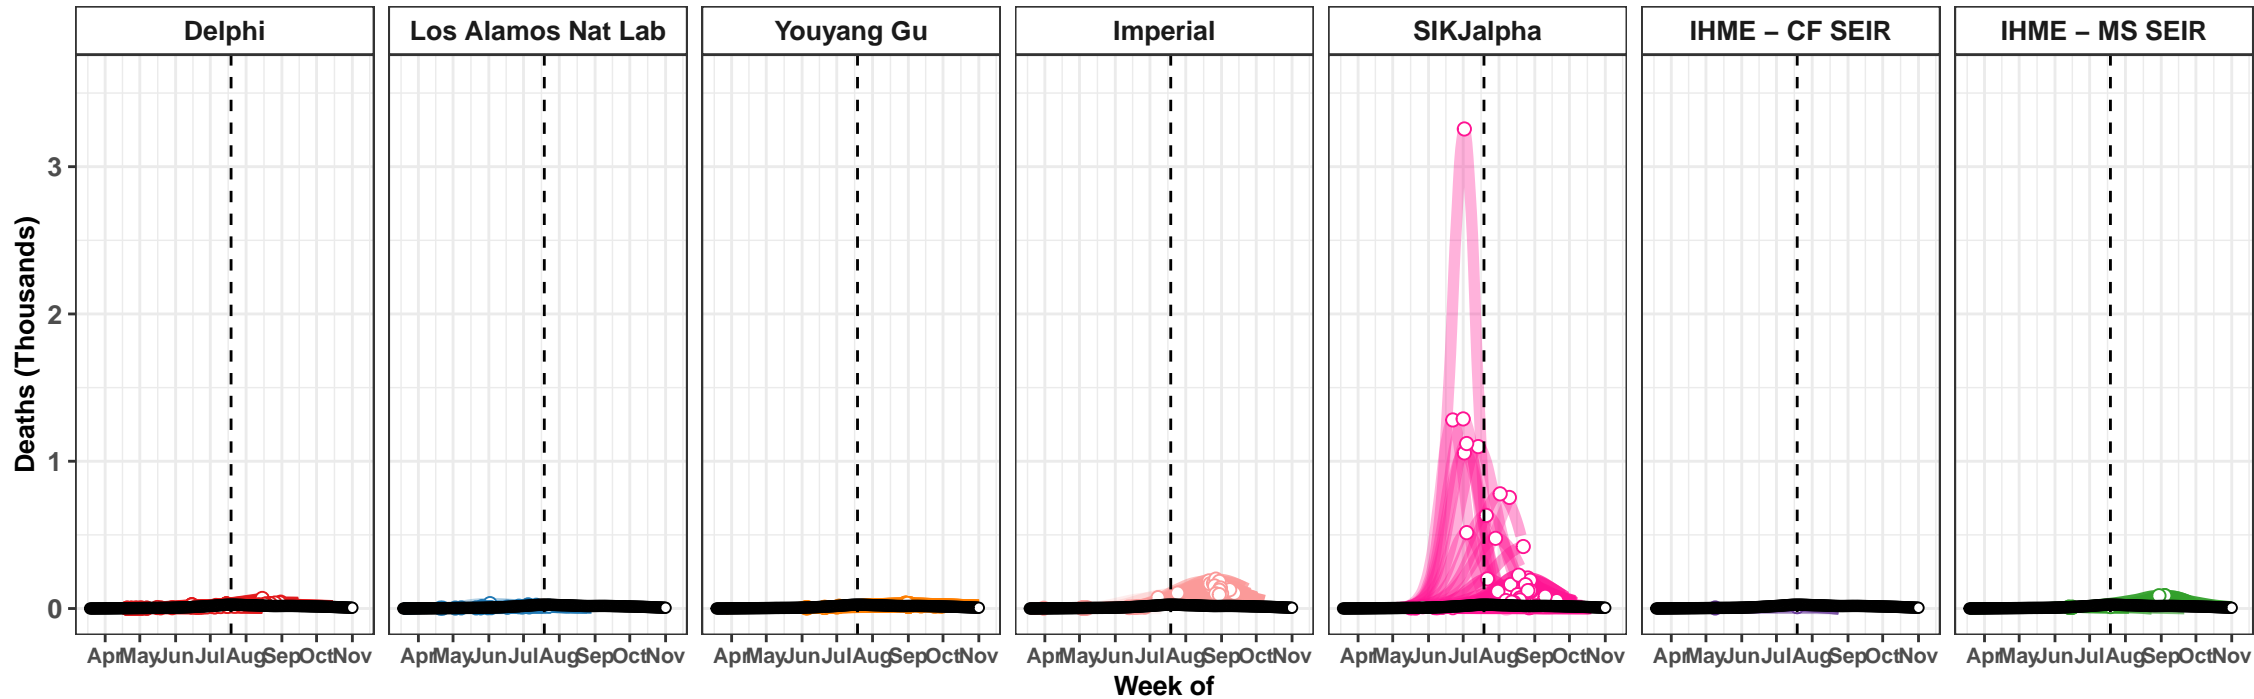

Indiana – Smoothed Daily Deaths

Maryland – Smoothed Daily Deaths

South Carolina – Smoothed Daily Deaths

Morocco – Smoothed Daily Deaths

Guatemala – Smoothed Daily Deaths

Virginia – Smoothed Daily Deaths

Czech Republic – Smoothed Daily Deaths

Mississippi – Smoothed Daily Deaths

Tennessee – Smoothed Daily Deaths

Missouri – Smoothed Daily Deaths

Alabama – Smoothed Daily Deaths

Panama – Smoothed Daily Deaths

Honduras – Smoothed Daily Deaths

Portugal – Smoothed Daily Deaths

Minnesota – Smoothed Daily Deaths

Washington – Smoothed Daily Deaths

Colorado – Smoothed Daily Deaths

Dominican Republic – Smoothed Daily Deaths

Wisconsin – Smoothed Daily Deaths

Ireland – Smoothed Daily Deaths