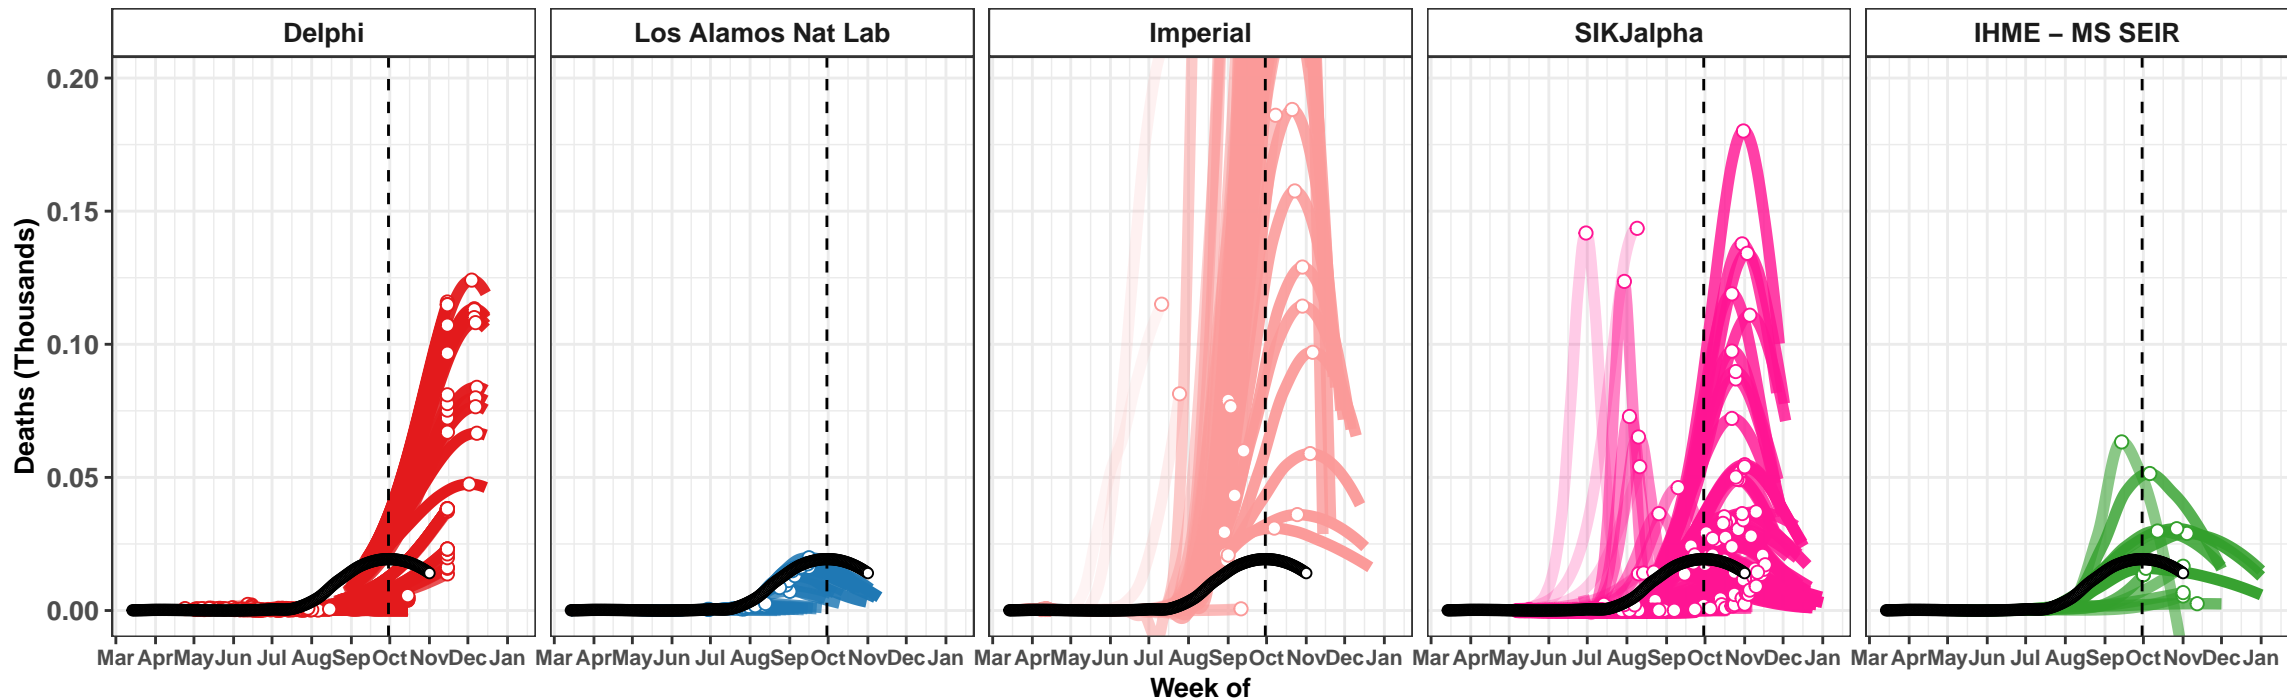

Kazakhstan – Smoothed Daily Deaths

Hungary – Smoothed Daily Deaths

Moldova – Smoothed Daily Deaths

Nevada – Smoothed Daily Deaths

Japan – Smoothed Daily Deaths

Delphi

Delphi

Iowa – Smoothed Daily Deaths

Kentucky – Smoothed Daily Deaths

Afghanistan – Smoothed Daily Deaths

Ethiopia – Smoothed Daily Deaths

Paraguay – Smoothed Daily Deaths

Costa Rica – Smoothed Daily Deaths

Armenia – Smoothed Daily Deaths

Oklahoma – Smoothed Daily Deaths

Bulgaria – Smoothed Daily Deaths

Myanmar – Smoothed Daily Deaths

Bosnia and Herzegovina – Smoothed Daily Deaths

Oman – Smoothed Daily Deaths

Rhode Island – Smoothed Daily Deaths

Nigeria – Smoothed Daily Deaths