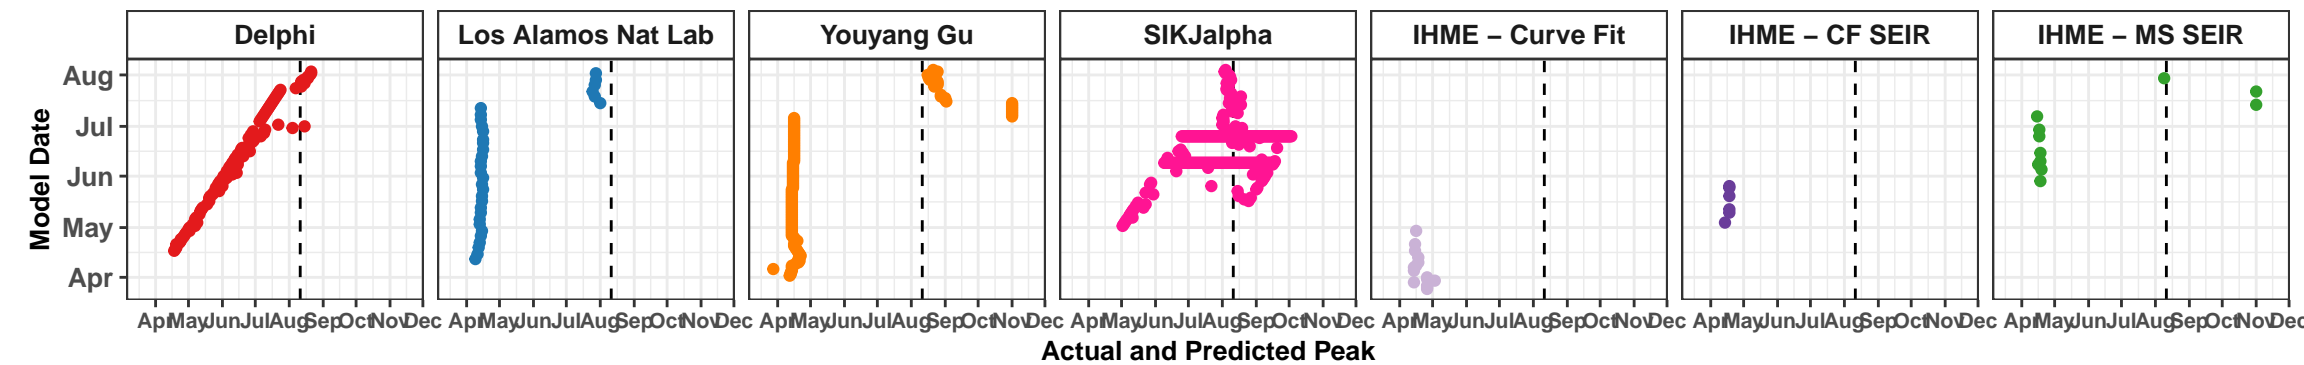

Venezuela – Smoothed Daily Deaths

Kuwait – Smoothed Daily Deaths

Actual and Predicted Peak

Azerbaijan – Smoothed Daily Deaths

Denmark – Smoothed Daily Deaths

Youyang Gu

IHME – Curve Fit

Youyang Gu

IHME – Curve Fit

Delaware – Smoothed Daily Deaths

District of Columbia – Smoothed Daily Deaths

Idaho – Smoothed Daily Deaths

Yemen – Smoothed Daily Deaths

Uzbekistan – Smoothed Daily Deaths

United Arab Emirates – Smoothed Daily Deaths

New Hampshire – Smoothed Daily Deaths

Finland – Smoothed Daily Deaths

Youyang Gu

IHME – Curve Fit

Youyang Gu

IHME – Curve Fit

Zambia – Smoothed Daily Deaths