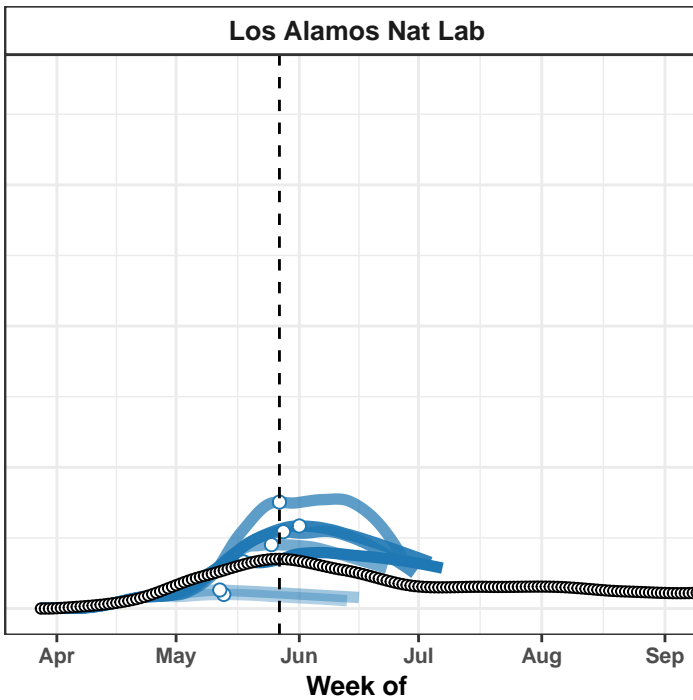

Kyrgyzstan – Smoothed Daily Deaths

Actual and Predicted Peak

Kansas – Smoothed Daily Deaths

New Mexico – Smoothed Daily Deaths

Kenya – Smoothed Daily Deaths

Macedonia – Smoothed Daily Deaths

Belarus – Smoothed Daily Deaths

El Salvador – Smoothed Daily Deaths

Australia – Smoothed Daily Deaths

Libya – Smoothed Daily Deaths

Sudan – Smoothed Daily Deaths

Puerto Rico – Smoothed Daily Deaths

Serbia – Smoothed Daily Deaths

Imperial

Imperial

Venezuela – Smoothed Daily Deaths

Kuwait – Smoothed Daily Deaths

Actual and Predicted Peak

Azerbaijan – Smoothed Daily Deaths

Denmark – Smoothed Daily Deaths

Youyang Gu

IHME – Curve Fit

Youyang Gu