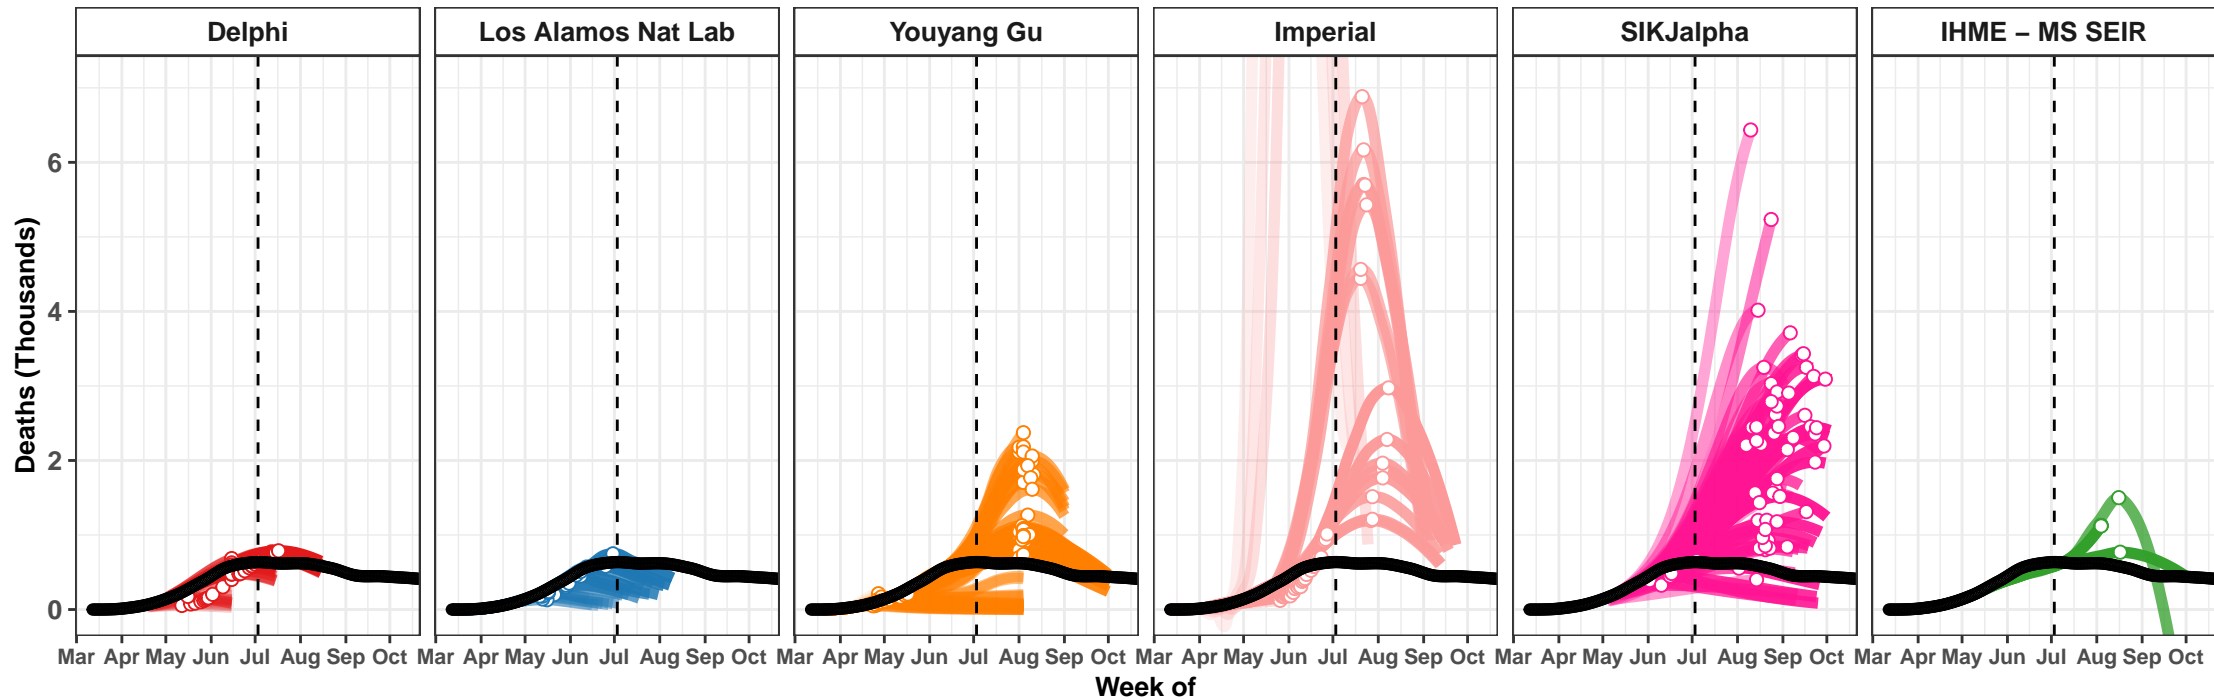

United States – Smoothed Daily Deaths

Brazil – Smoothed Daily Deaths

India – Smoothed Daily Deaths

Mexico – Smoothed Daily Deaths

United Kingdom – Smoothed Daily Deaths

France – Smoothed Daily Deaths

Peru – Smoothed Daily Deaths

New York – Smoothed Daily Deaths

Colombia – Smoothed Daily Deaths

Argentina – Smoothed Daily Deaths

Russian Federation – Smoothed Daily Deaths

South Africa – Smoothed Daily Deaths

Texas – Smoothed Daily Deaths

California – Smoothed Daily Deaths

Florida – Smoothed Daily Deaths

New Jersey – Smoothed Daily Deaths

Actual and Predicted Peak

Chile – Smoothed Daily Deaths

Indonesia – Smoothed Daily Deaths

Ecuador – Smoothed Daily Deaths