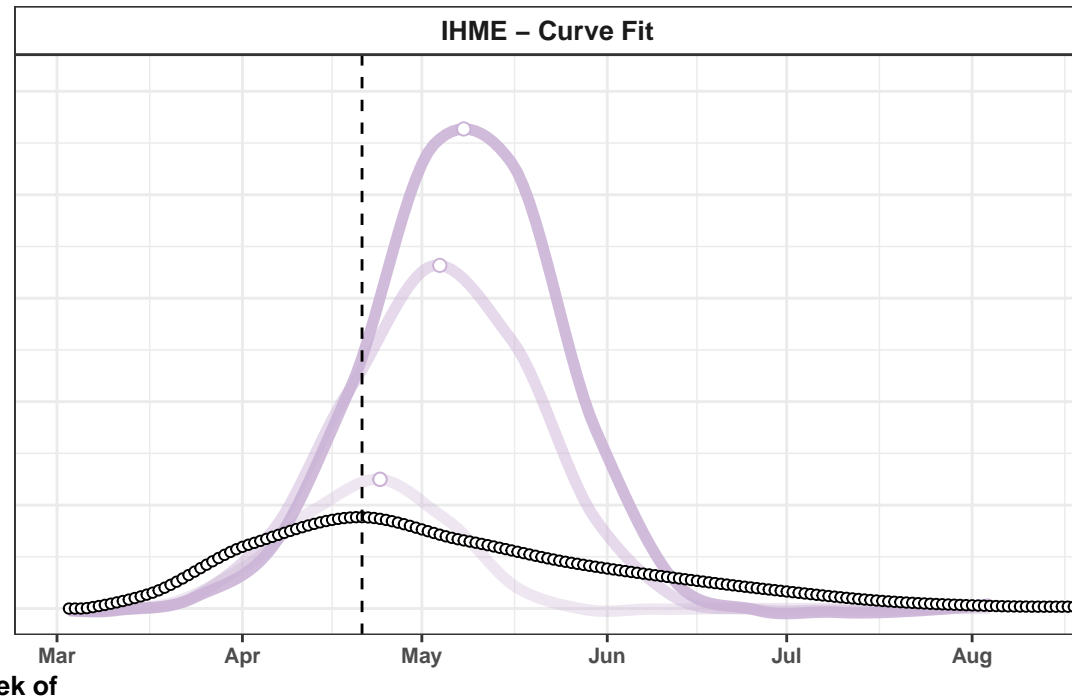

Pennsylvania – Smoothed Daily Deaths

Bolivia – Smoothed Daily Deaths

Georgia – Smoothed Daily Deaths

Actual and Predicted Peak

Michigan – Smoothed Daily Deaths

Ukraine – Smoothed Daily Deaths

Netherlands – Smoothed Daily Deaths

Philippines – Smoothed Daily Deaths

Romania – Smoothed Daily Deaths

Pakistan – Smoothed Daily Deaths

Egypt – Smoothed Daily Deaths

Arizona – Smoothed Daily Deaths

Bangladesh – Smoothed Daily Deaths

Sweden – Smoothed Daily Deaths