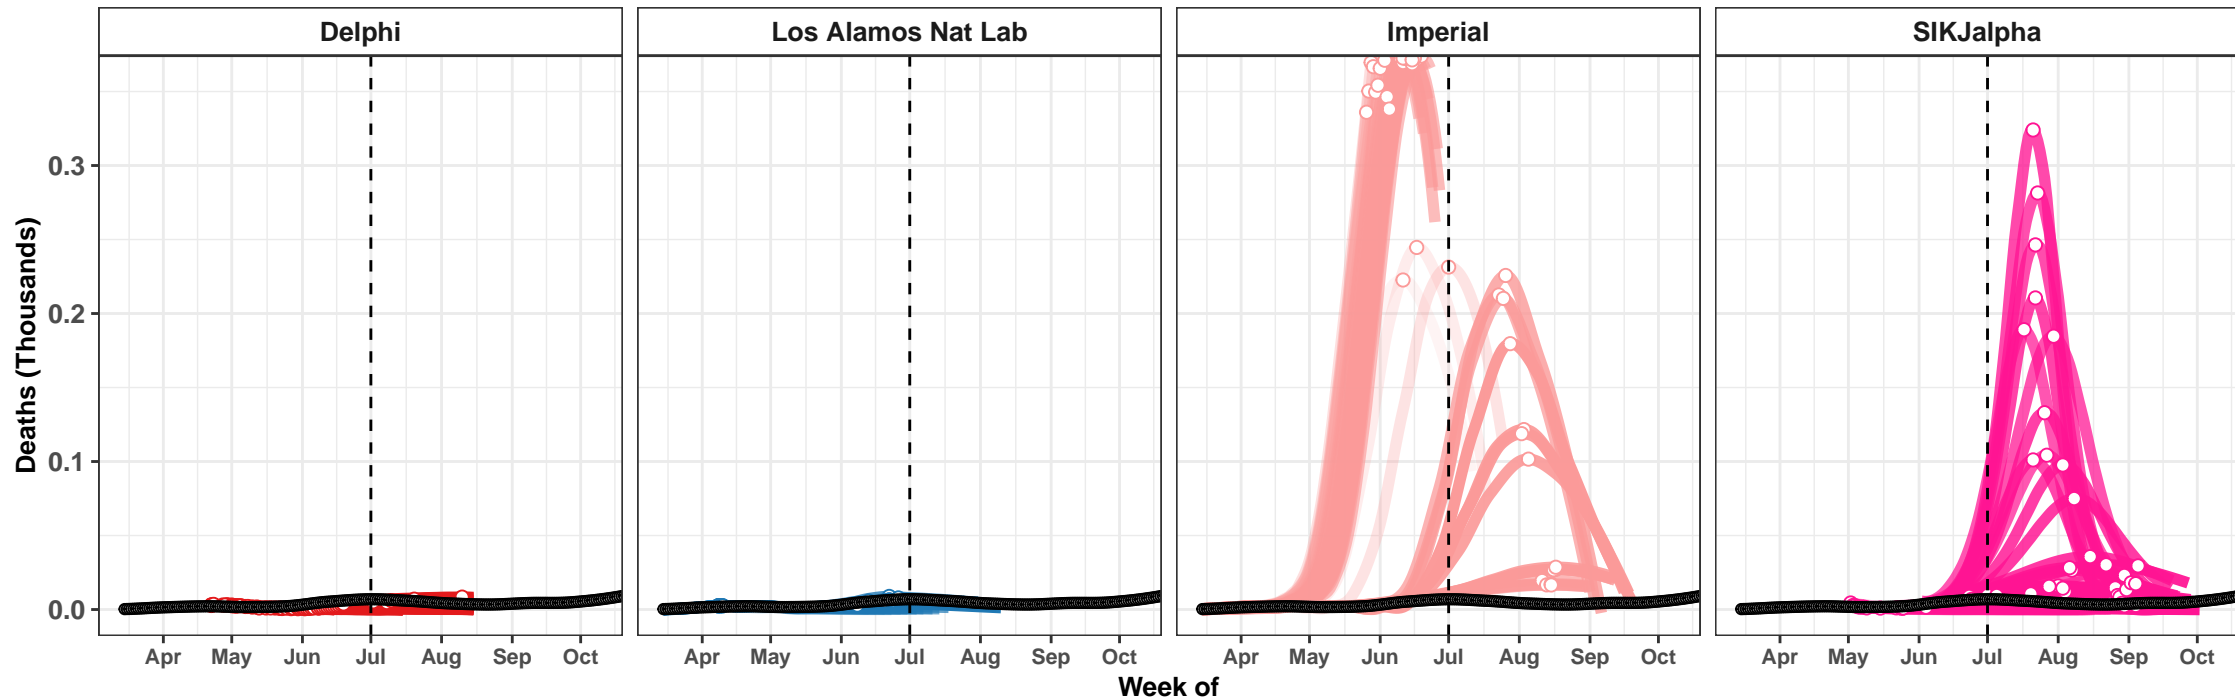

Kyrgyzstan – Smoothed Daily Deaths

Actual and Predicted Peak

Kansas – Smoothed Daily Deaths

New Mexico – Smoothed Daily Deaths

Kenya – Smoothed Daily Deaths

Macedonia – Smoothed Daily Deaths

Belarus – Smoothed Daily Deaths

El Salvador – Smoothed Daily Deaths

Australia – Smoothed Daily Deaths

Libya – Smoothed Daily Deaths

Sudan – Smoothed Daily Deaths

Puerto Rico – Smoothed Daily Deaths

Serbia – Smoothed Daily Deaths

Imperial

Imperial

Venezuela – Smoothed Daily Deaths

Kuwait – Smoothed Daily Deaths

Actual and Predicted Peak

Azerbaijan – Smoothed Daily Deaths

Denmark – Smoothed Daily Deaths

Youyang Gu

IHME – Curve Fit

Youyang Gu