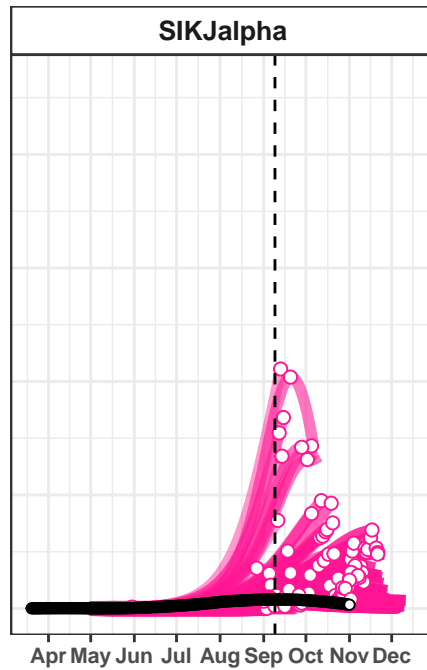

El Salvador – Smoothed Daily Deaths

Australia – Smoothed Daily Deaths

Libya – Smoothed Daily Deaths

Sudan – Smoothed Daily Deaths

Puerto Rico – Smoothed Daily Deaths

Serbia – Smoothed Daily Deaths

Imperial

Imperial

Venezuela – Smoothed Daily Deaths

Kuwait – Smoothed Daily Deaths

Actual and Predicted Peak

Azerbaijan – Smoothed Daily Deaths

Denmark – Smoothed Daily Deaths

Youyang Gu

IHME – Curve Fit

Youyang Gu