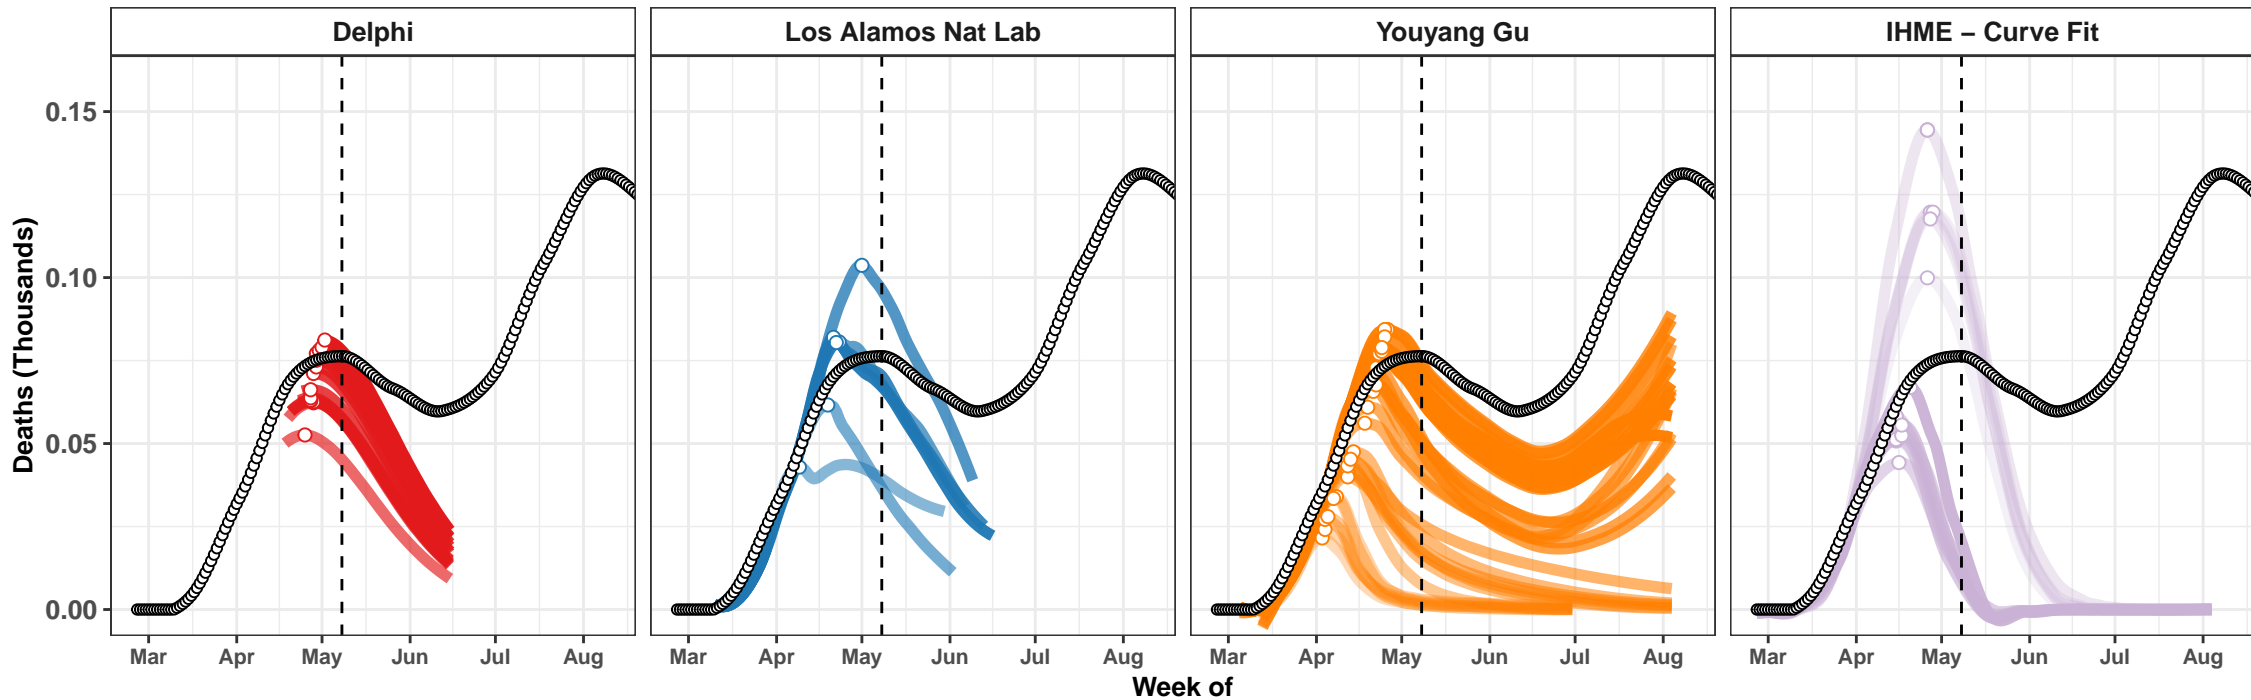

United States – Smoothed Daily Deaths

Brazil – Smoothed Daily Deaths

India – Smoothed Daily Deaths

Mexico – Smoothed Daily Deaths

United Kingdom – Smoothed Daily Deaths

France – Smoothed Daily Deaths

Peru – Smoothed Daily Deaths

New York – Smoothed Daily Deaths

Colombia – Smoothed Daily Deaths

Argentina – Smoothed Daily Deaths

Russian Federation – Smoothed Daily Deaths

South Africa – Smoothed Daily Deaths

Texas – Smoothed Daily Deaths

California – Smoothed Daily Deaths

Florida – Smoothed Daily Deaths

New Jersey – Smoothed Daily Deaths

Actual and Predicted Peak

Chile – Smoothed Daily Deaths

Indonesia – Smoothed Daily Deaths

Ecuador – Smoothed Daily Deaths