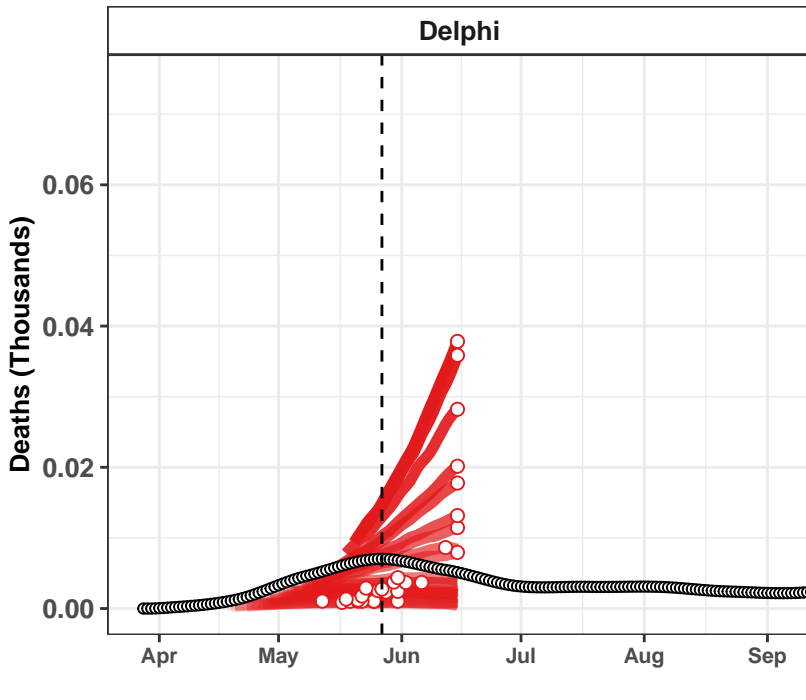

Kyrgyzstan – Smoothed Daily Deaths

Actual and Predicted Peak

Kansas – Smoothed Daily Deaths

New Mexico – Smoothed Daily Deaths

Kenya – Smoothed Daily Deaths

Macedonia – Smoothed Daily Deaths

Belarus – Smoothed Daily Deaths

El Salvador – Smoothed Daily Deaths

Australia – Smoothed Daily Deaths

Libya – Smoothed Daily Deaths

Sudan – Smoothed Daily Deaths

Puerto Rico – Smoothed Daily Deaths

Serbia – Smoothed Daily Deaths

Imperial

Imperial

Venezuela – Smoothed Daily Deaths

Kuwait – Smoothed Daily Deaths

Actual and Predicted Peak

Azerbaijan – Smoothed Daily Deaths

Denmark – Smoothed Daily Deaths

Youyang Gu

IHME – Curve Fit

Youyang Gu