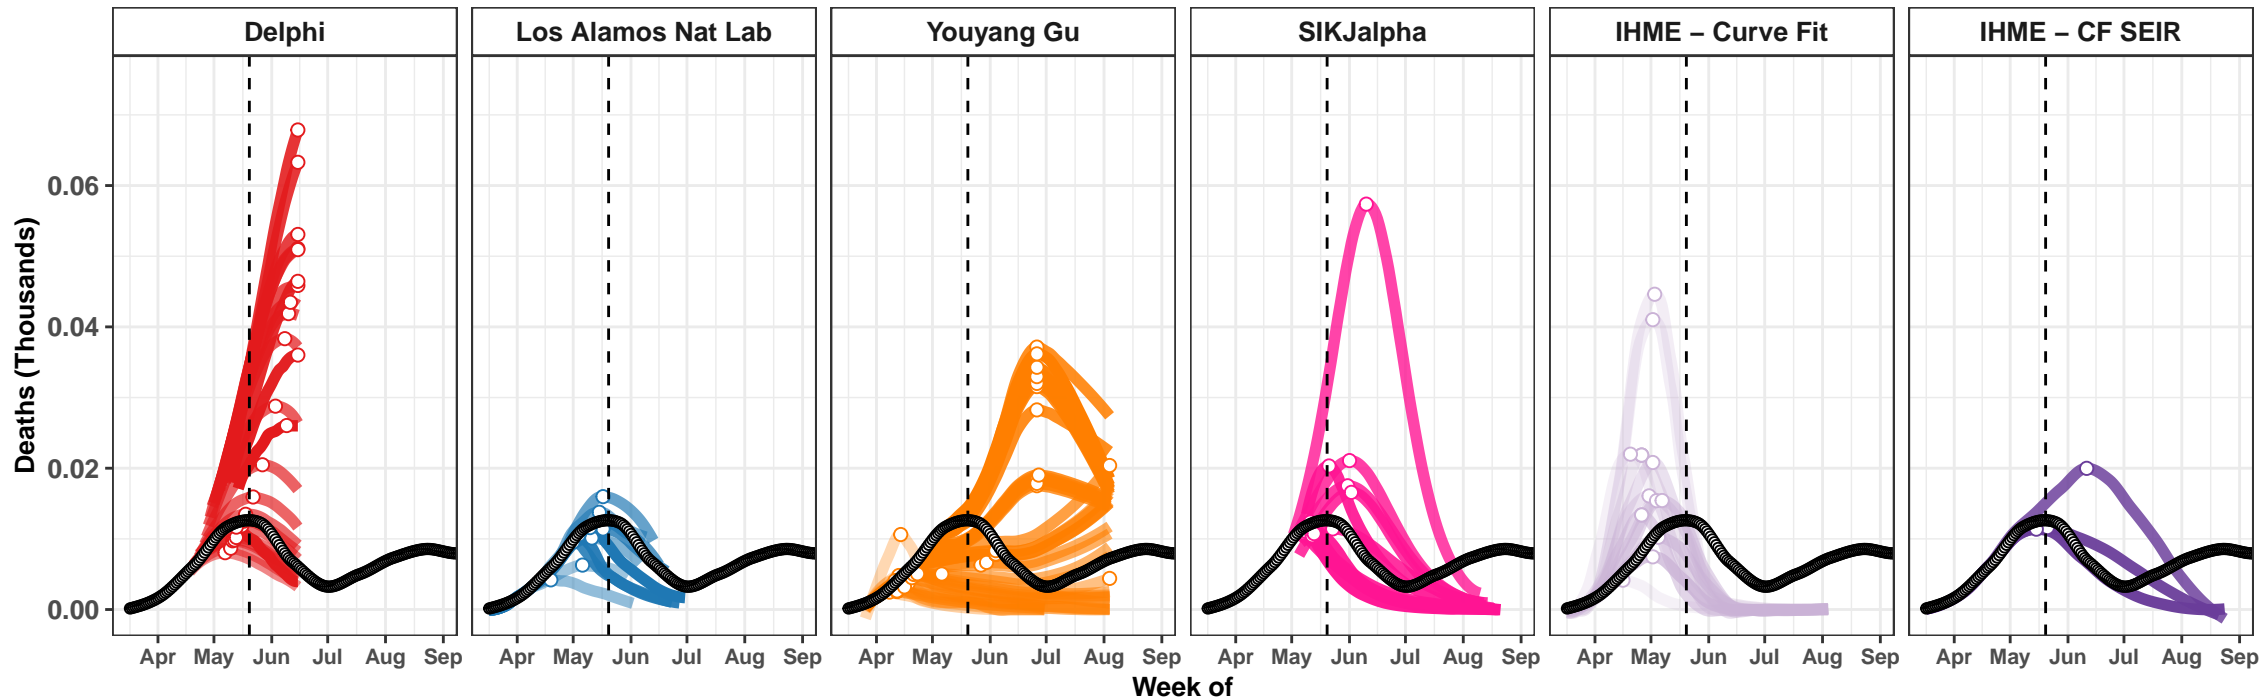

Kazakhstan – Smoothed Daily Deaths

Hungary – Smoothed Daily Deaths

Moldova – Smoothed Daily Deaths

Nevada – Smoothed Daily Deaths

Japan – Smoothed Daily Deaths

Delphi

Delphi

Iowa – Smoothed Daily Deaths