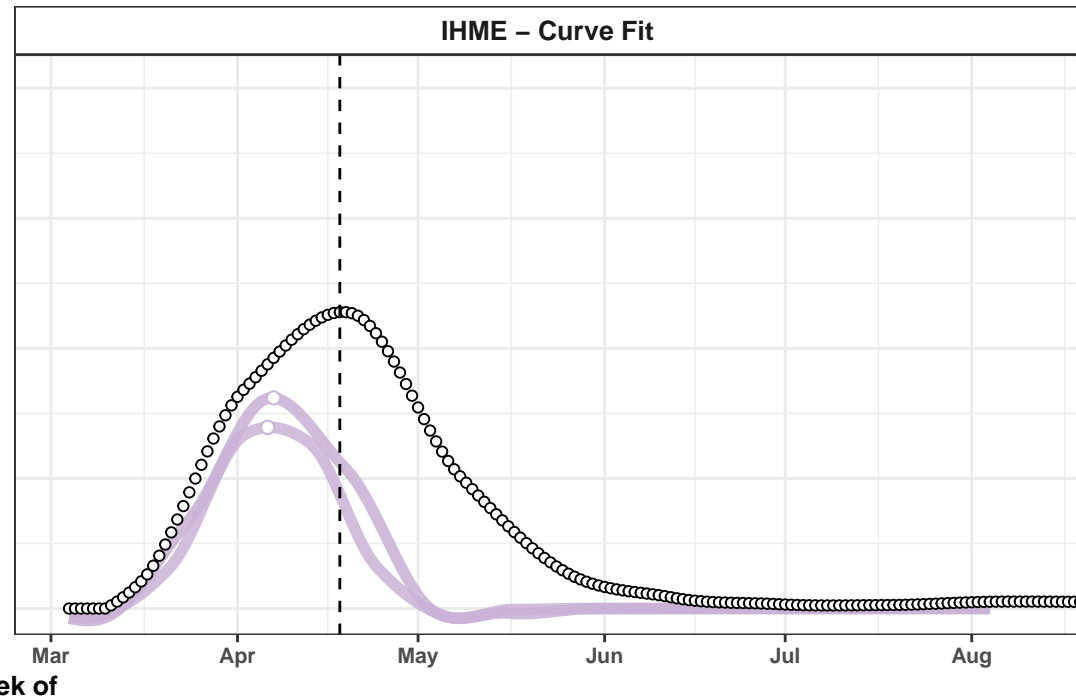

Belgium – Smoothed Daily Deaths