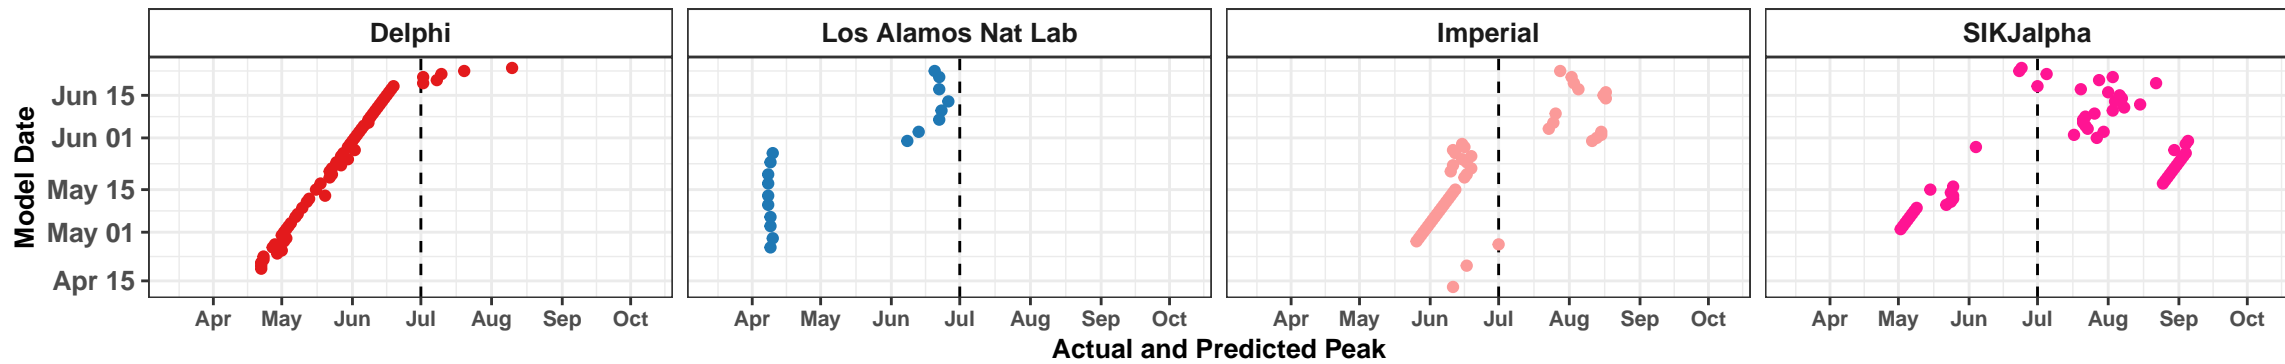

Kyrgyzstan – Smoothed Daily Deaths

Actual and Predicted Peak

Kansas – Smoothed Daily Deaths

New Mexico – Smoothed Daily Deaths

Kenya – Smoothed Daily Deaths

Macedonia – Smoothed Daily Deaths

Belarus – Smoothed Daily Deaths

El Salvador – Smoothed Daily Deaths

Australia – Smoothed Daily Deaths

Libya – Smoothed Daily Deaths

Sudan – Smoothed Daily Deaths

Puerto Rico – Smoothed Daily Deaths

Serbia – Smoothed Daily Deaths

Imperial

Imperial