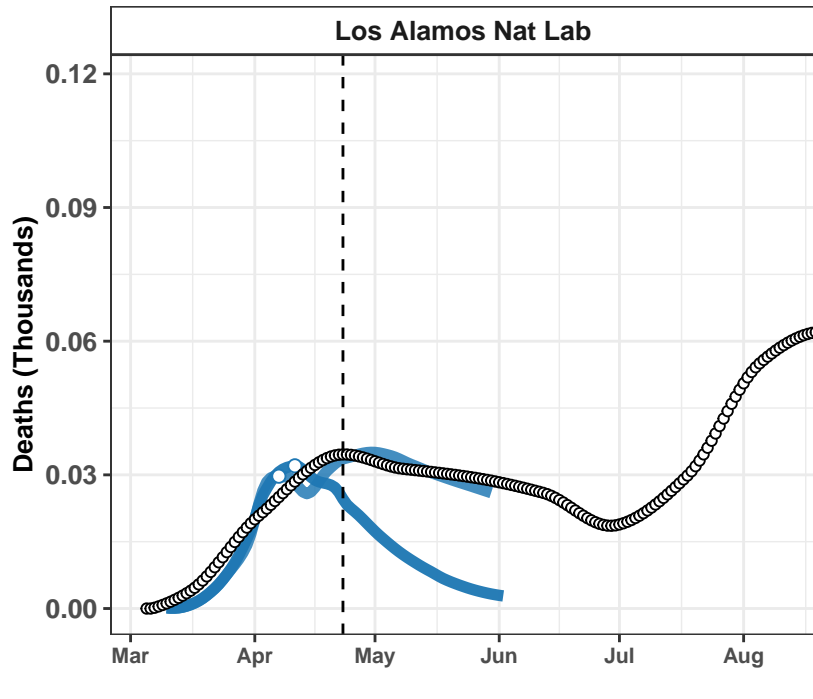

California – Smoothed Daily Deaths

Florida – Smoothed Daily Deaths

New Jersey – Smoothed Daily Deaths

Actual and Predicted Peak

Chile – Smoothed Daily Deaths

Indonesia – Smoothed Daily Deaths

Ecuador – Smoothed Daily Deaths

Belgium – Smoothed Daily Deaths

Iraq – Smoothed Daily Deaths

Germany – Smoothed Daily Deaths

Turkey – Smoothed Daily Deaths

Canada – Smoothed Daily Deaths

Illinois – Smoothed Daily Deaths

Massachusetts – Smoothed Daily Deaths

Pennsylvania – Smoothed Daily Deaths

Bolivia – Smoothed Daily Deaths

Georgia – Smoothed Daily Deaths

Actual and Predicted Peak

Michigan – Smoothed Daily Deaths

Ukraine – Smoothed Daily Deaths

Netherlands – Smoothed Daily Deaths