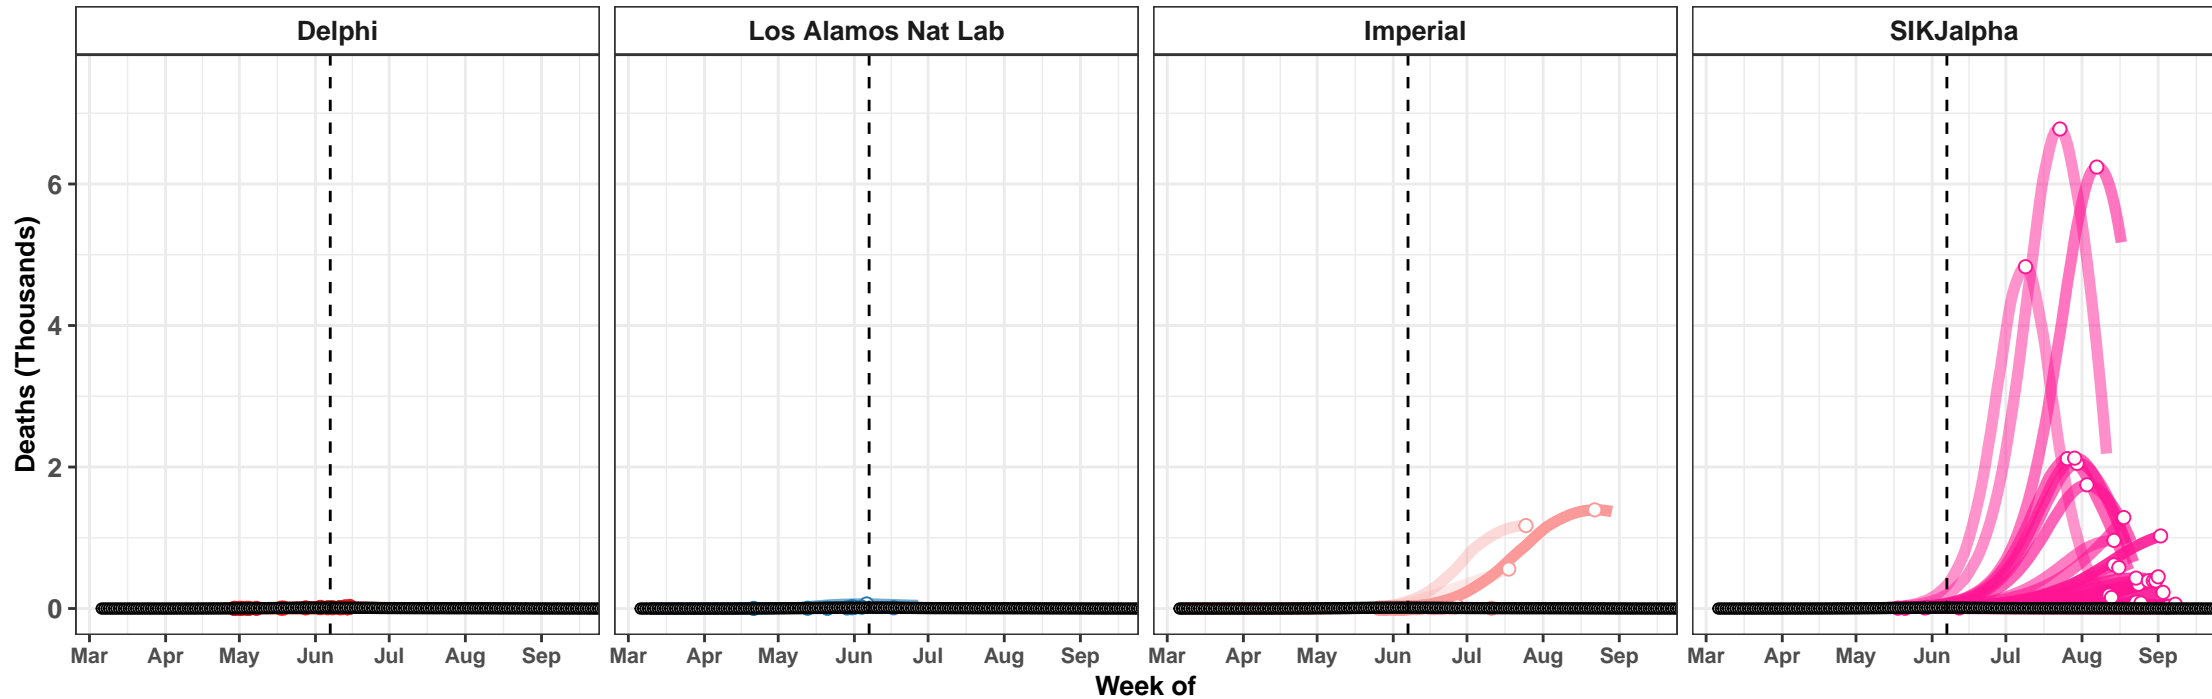

Kyrgyzstan – Smoothed Daily Deaths

Actual and Predicted Peak

Kansas – Smoothed Daily Deaths

New Mexico – Smoothed Daily Deaths

Kenya – Smoothed Daily Deaths

Macedonia – Smoothed Daily Deaths

Belarus – Smoothed Daily Deaths

El Salvador – Smoothed Daily Deaths

Australia – Smoothed Daily Deaths

Libya – Smoothed Daily Deaths

Sudan – Smoothed Daily Deaths

Puerto Rico – Smoothed Daily Deaths

Serbia – Smoothed Daily Deaths

Imperial

Imperial

Venezuela – Smoothed Daily Deaths

Kuwait – Smoothed Daily Deaths

Actual and Predicted Peak

Azerbaijan – Smoothed Daily Deaths

Denmark – Smoothed Daily Deaths

Youyang Gu

IHME – Curve Fit

Youyang Gu

IHME – Curve Fit

Delaware – Smoothed Daily Deaths

District of Columbia – Smoothed Daily Deaths

Idaho – Smoothed Daily Deaths

Yemen – Smoothed Daily Deaths

Uzbekistan – Smoothed Daily Deaths

United Arab Emirates – Smoothed Daily Deaths