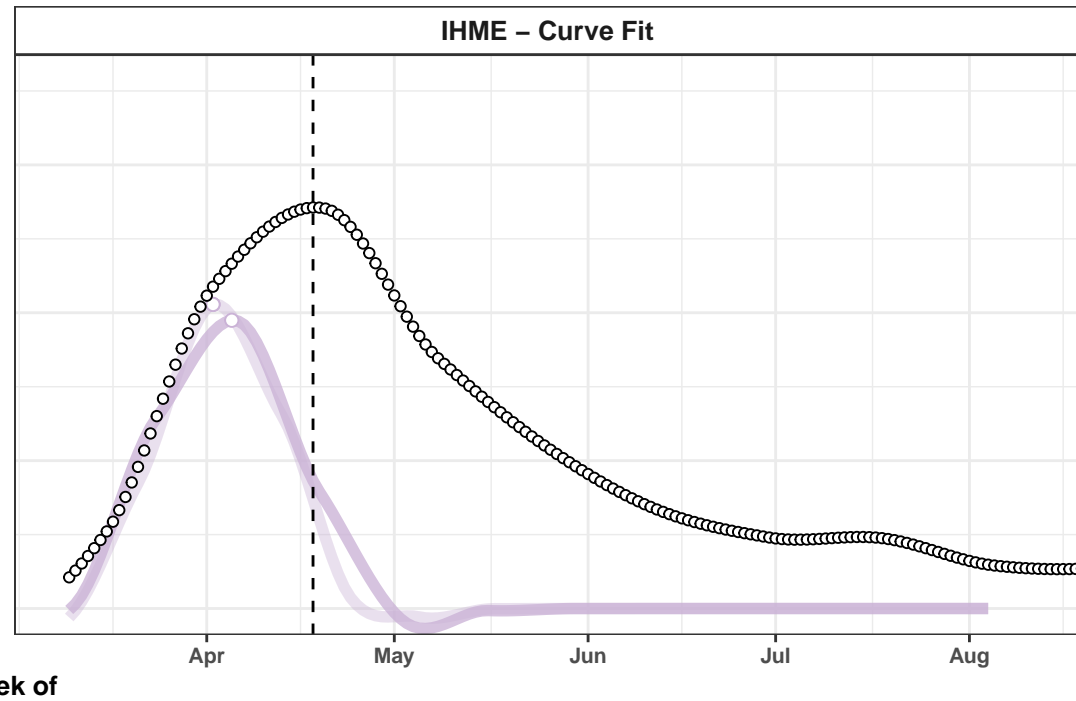

Mississippi – Smoothed Daily Deaths

Tennessee – Smoothed Daily Deaths

Missouri – Smoothed Daily Deaths

Alabama – Smoothed Daily Deaths

Panama – Smoothed Daily Deaths

Honduras – Smoothed Daily Deaths

Portugal – Smoothed Daily Deaths