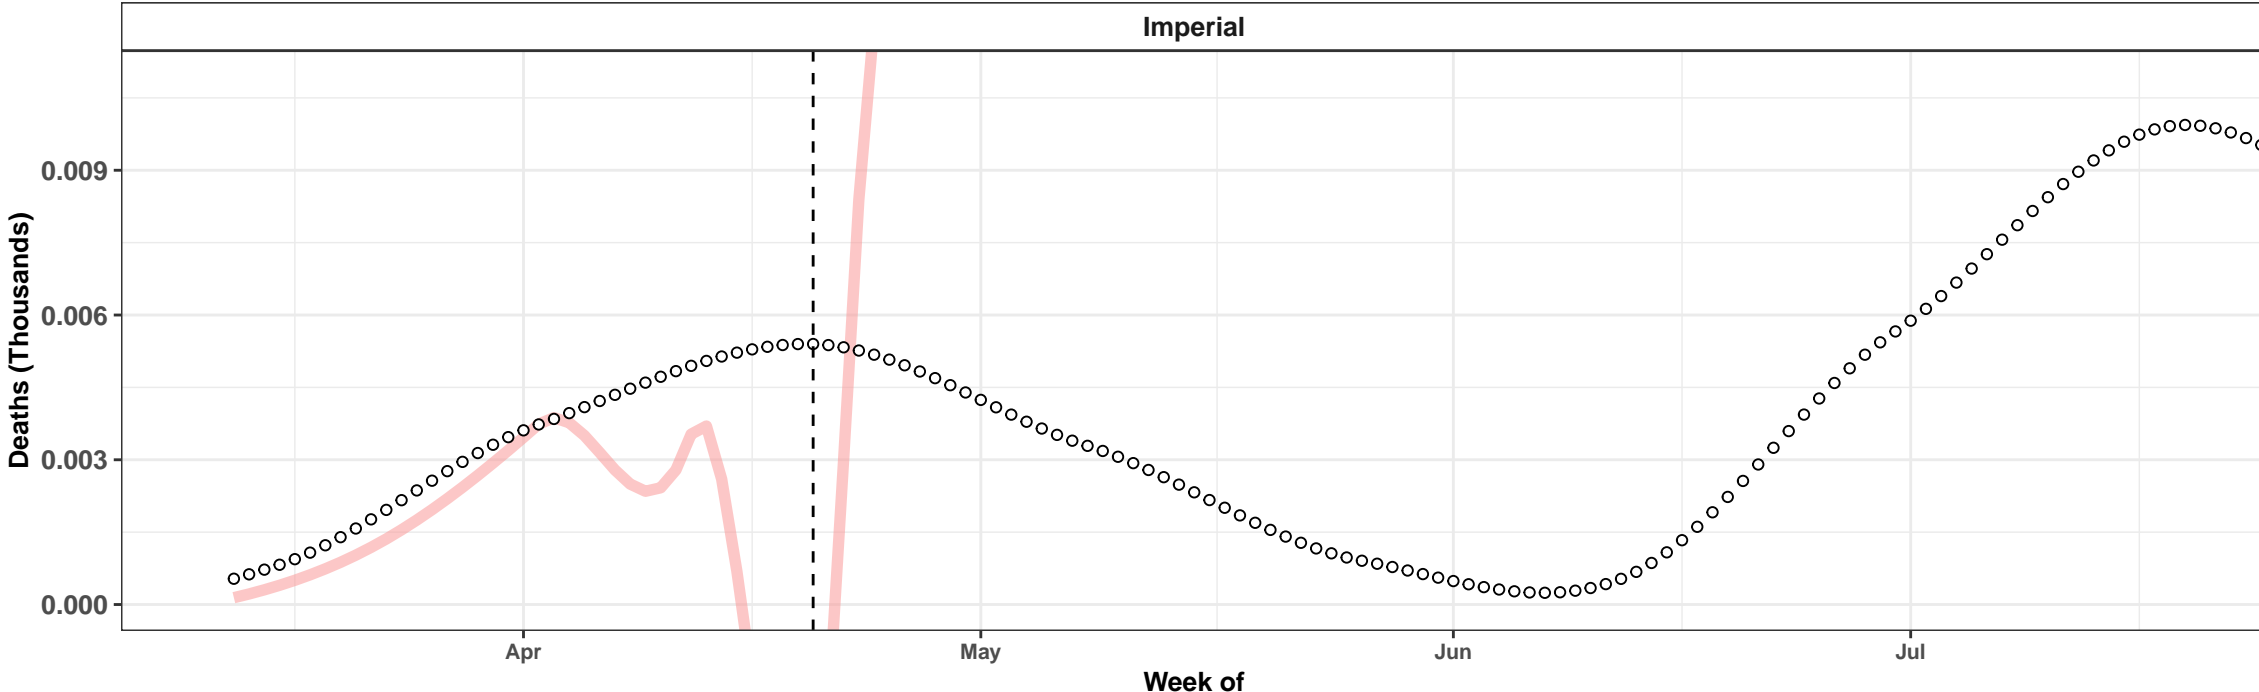

El Salvador – Smoothed Daily Deaths

Australia – Smoothed Daily Deaths

Libya – Smoothed Daily Deaths

Sudan – Smoothed Daily Deaths

Puerto Rico – Smoothed Daily Deaths

Serbia – Smoothed Daily Deaths

Imperial

Imperial

Venezuela – Smoothed Daily Deaths

Kuwait – Smoothed Daily Deaths

Actual and Predicted Peak

Azerbaijan – Smoothed Daily Deaths

Denmark – Smoothed Daily Deaths

Youyang Gu

IHME – Curve Fit

Youyang Gu