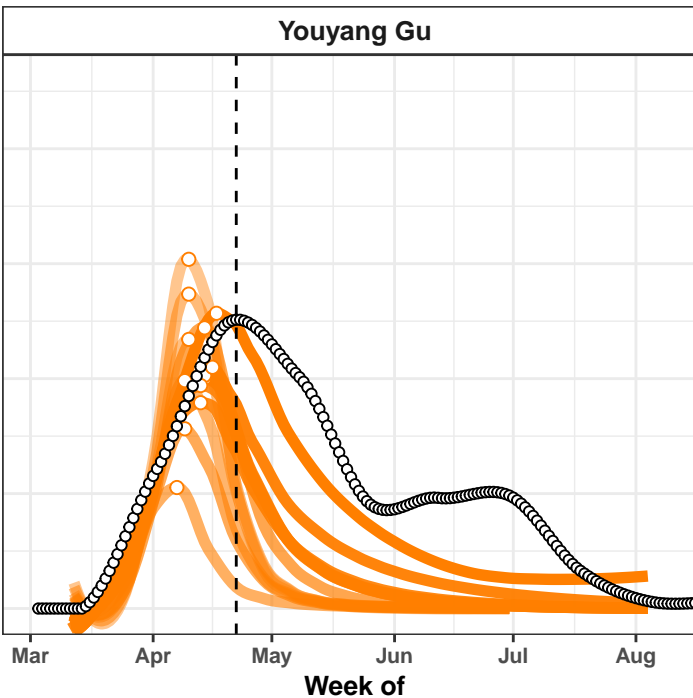

United States – Smoothed Daily Deaths

Brazil – Smoothed Daily Deaths

India – Smoothed Daily Deaths

Mexico – Smoothed Daily Deaths

United Kingdom – Smoothed Daily Deaths

France – Smoothed Daily Deaths

Peru – Smoothed Daily Deaths

New York – Smoothed Daily Deaths

Colombia – Smoothed Daily Deaths

Argentina – Smoothed Daily Deaths

Russian Federation – Smoothed Daily Deaths

South Africa – Smoothed Daily Deaths

Texas – Smoothed Daily Deaths

California – Smoothed Daily Deaths

Florida – Smoothed Daily Deaths

New Jersey – Smoothed Daily Deaths

Actual and Predicted Peak

Chile – Smoothed Daily Deaths

Indonesia – Smoothed Daily Deaths

Ecuador – Smoothed Daily Deaths