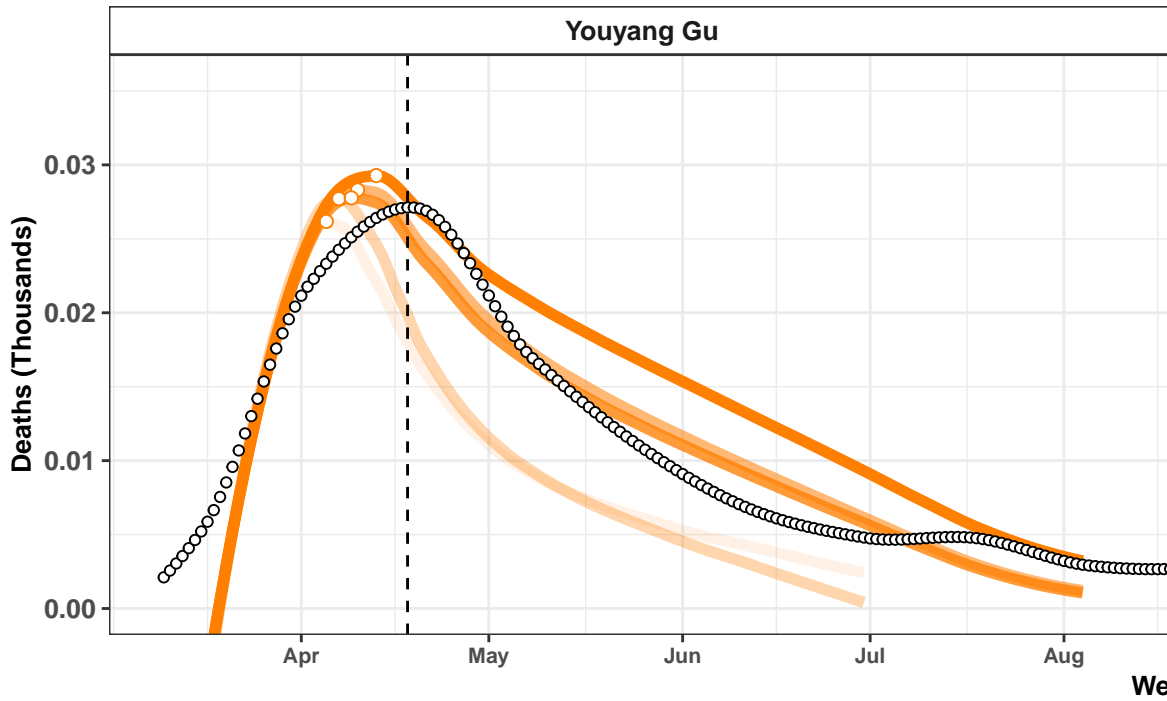

Mississippi – Smoothed Daily Deaths

Tennessee – Smoothed Daily Deaths

Missouri – Smoothed Daily Deaths

Alabama – Smoothed Daily Deaths

Panama – Smoothed Daily Deaths

Honduras – Smoothed Daily Deaths

Portugal – Smoothed Daily Deaths