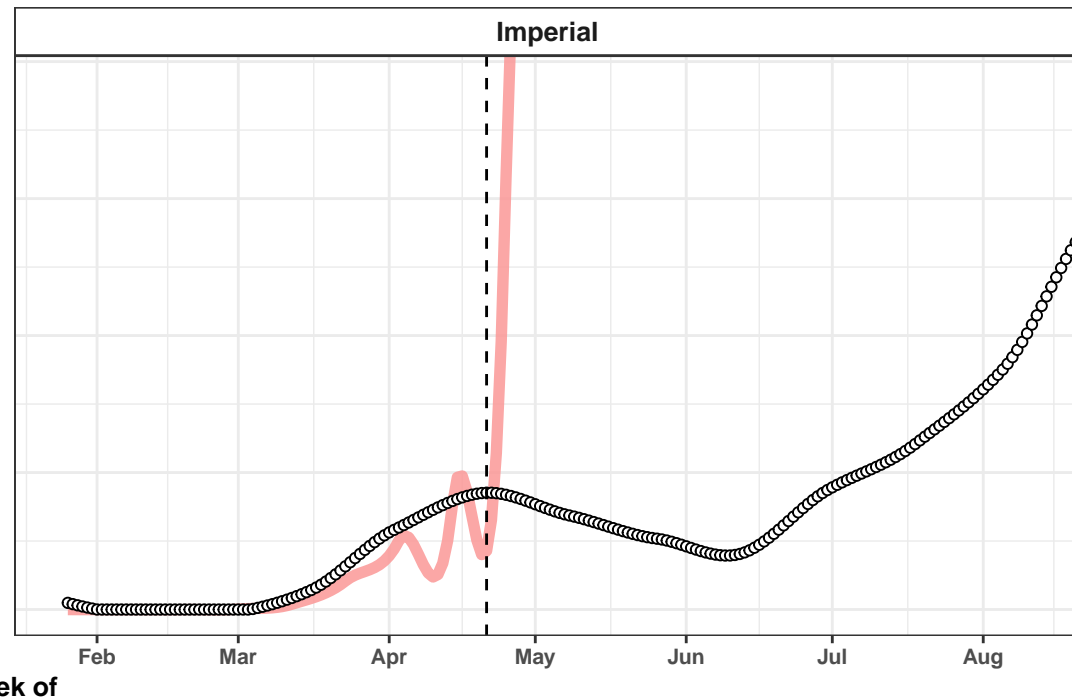

Belgium – Smoothed Daily Deaths

Iraq – Smoothed Daily Deaths

Germany – Smoothed Daily Deaths

Turkey – Smoothed Daily Deaths

Canada – Smoothed Daily Deaths

Illinois – Smoothed Daily Deaths

Massachusetts – Smoothed Daily Deaths

Pennsylvania – Smoothed Daily Deaths

Bolivia – Smoothed Daily Deaths

Georgia – Smoothed Daily Deaths

Actual and Predicted Peak

Michigan – Smoothed Daily Deaths

Ukraine – Smoothed Daily Deaths

Netherlands – Smoothed Daily Deaths

Philippines – Smoothed Daily Deaths

Romania – Smoothed Daily Deaths

Pakistan – Smoothed Daily Deaths

Egypt – Smoothed Daily Deaths

Arizona – Smoothed Daily Deaths

Bangladesh – Smoothed Daily Deaths

Sweden – Smoothed Daily Deaths